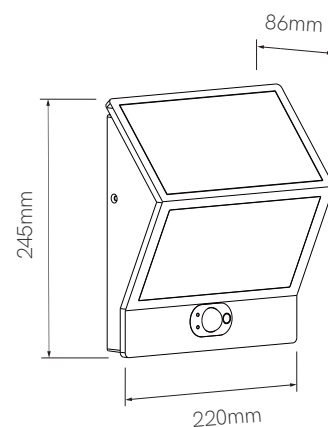

Egna

solar lighting

Technical Data
Outdoor solar wall light with IK08.

Light
LED in 4.000K with IP54.

Finishes
Matt white and black. Aluminium.

| | Code | Color | Power | CCT | Lumens |
|------|------|---------|-------|--------|--------|
| Egna | 3587 | ○ White | 3W | 4.000K | 250 lm |
| | 3592 | ● Black | 3W | 4.000K | 250 lm |