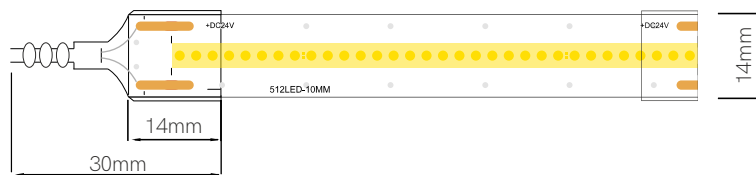

Fine 31

led strips

Technical Data

Led Strip 12W/m with IP20 or IP67.

CCT

Available in 2.700K, 3.000K, 4.000K.

High =  IP20: 1,5mm
 IP67: 5,8mm

Accessories

● 31709

● 31809

● 31909

● 32635

● 32625

	Code	Power	Lm/W	CCT	IP
Fine 31	31270	12W/m	95Lm/W	2700K	20
	31300	12W/m	98Lm/W	3000K	20
	31400	12W/m	100Lm/W	4000K	20
	31277	12W/m	95Lm/W	2700K	67
	31307	12W/m	98Lm/W	3000K	67
	31407	12W/m	100Lm/W	4000K	67

*Available in reel of 5 meters.