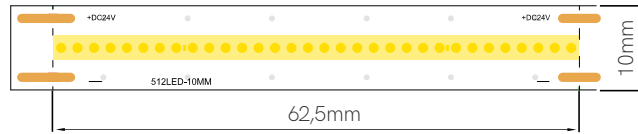

Fine 31

led strips

Technical Data

Led Strip 12W/m with IP20 or IP67.

CCT

Available in 2.700K, 3.000K, 4.000K.

High =  IP20: 1,5mm
 IP67: 5,8mm

Accessories

● 31709

● 31809

● 31909

● 32635

● 32625

	Code	Power	Lm/W	CCT	IP
Fine 31	31270	12W/m	95Lm/W	2700K	20
	31300	12W/m	98Lm/W	3000K	20
	31400	12W/m	100Lm/W	4000K	20
	31277	12W/m	95Lm/W	2700K	67
	31307	12W/m	98Lm/W	3000K	67
	31407	12W/m	100Lm/W	4000K	67

*Available in reel of 5 meters.