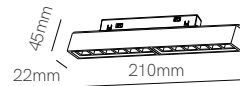

*Need power supply (page 408).

Technical Information

Power	4,5W	9W
Installation	Magnet Track	Magnet Track
Color Temperature	2.700K / 3.000K	2.700K / 3.000K
Lumens	300 lm / 310 lm	690 lm / 710 lm
Material	Aluminium	Aluminium
Finishes	White / Black	White / Black

Code	☐ 2.700K 4776	☐ 2.700K 4780
	☐ 3.000K 4777	☐ 3.000K 4781
	☒ 2.700K 4778	☒ 2.700K 4782
	☒ 3.000K 4779	☒ 3.000K 4783

3 YEARS WARRANTY | 26.000 HOURS | IP 20 | 48V DC | UGR <19 | CRI ≥90 | III | 24° | +40°C / -20°C | 1/50