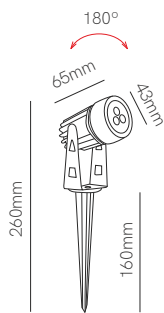

Technical Information

Power	3W	7W
Installation	Floor	Floor
Color Temperature	3.000K	3.000K
Lumens	240 lm	450 lm
Material	Aluminium	Aluminium
Finishes	Black / Corten	White / Black / Corten

Code	■ 4134	□ 4690
	■ 4922	■ 4692
		■ 4693

100/277 VAC | 20.000 HOURS | PF >0,6 | 30° | IK05 | 220/240 VAC | 30.000 HOURS | PF >0,9 | 40° | IK08

*Spike included.

3 YEARS WARRANTY | IP 65 | → | CRI ≥80 | | CABLE 24CM | 50/60 Hz | +40°C -20°C | 1/50