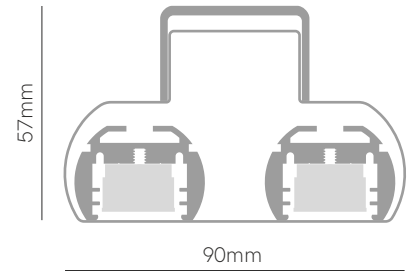

Code: **3** ■ ■ ■ ■ ■

ⓘ Consult delivery terms and conditions.
*Create your code according to your preferences.

New

Evo track

*Finished luminaire.

Technical Information

Power	38W / 56W / 74W
Lumens	3.458 lm - 7.622 lm
Installation	Three Phase Track
Material	Aluminium
PCB	Rigid