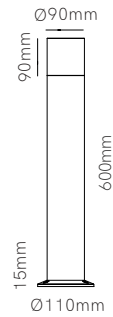

Tura 60

Technical Information

Power	12W	12W
Installation	Floor	Floor
Color Temperature	3.000K / 4.000K	3.000K / 4.000K
Lumens	950 lm / 960 lm	950 lm / 960 lm
Material	Aluminium and Methacrylate	Aluminium and Methacrylate
Finishes	White / Black / Corten	White / Black / Corten

Code	☐ 3.000K 4849	☐ 3.000K 4855
	☐ 4.000K 4850	☐ 4.000K 4856
	☒ 3.000K 4851	☒ 3.000K 4857
	☒ 4.000K 4852	☒ 4.000K 4858
	☒ 3.000K 4853	☒ 3.000K 4859
	☒ 4.000K 4854	☒ 4.000K 4860

1/6

1/4

3 YEARS WARRANTY | 30.000 HOURS | | IP 65 | 220/240 VAC | PF >0,9 | CRI ≥80 | | 180° | 50/60 Hz | | +50°C / -20°C