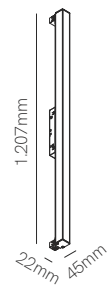

*Need power supply (page 408).

Technical Information

	7,5W	15W	30W
Power	7,5W	15W	30W
Installation	Magnet Track	Magnet Track	Magnet Track
Color Temperature	2.700K / 3.000K	2.700K / 3.000K	2.700K / 3.000K
Lumens	310 lm / 320 lm	740 lm / 760 lm	1.000 lm / 1.050 lm
Material	Aluminium	Aluminium	Aluminium
Finishes	Black	Black	Black
Code	■ 2.700K 5202 New ■ 3.000K 4784	■ 2.700K 5203 New ■ 3.000K 4785	■ 2.700K 5204 New ■ 3.000K 4786
	1/25	1/25	1/20

3 YEARS WARRANTY | 26.000 HOURS | IP 20 | 48V DC | UGR <19 | CRI ≥90 | | 100° | +40°C / -20°C