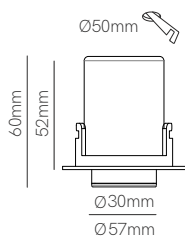

Technical Information

Power	4W	4W
Installation	Recessed	Recessed
Color Temperature	Switch 2.700K / 3.200K / 4.000K	Switch 2.700K / 3.200K / 4.000K
Lumens	380 lm	380 lm
Material	Aluminium	Aluminium
Finishes	White / Black	White / Black
Code	☐ 4549 ☒ 4551 ☐ Custom RAL	☐ 4550 ☒ 4552 ☐ Custom RAL

ⓘ Consult delivery terms and conditions.

3 YEARS WARRANTY | 30.000 HOURS | → | IP 20 | 220/240 VAC | UGR <19 | PF >0,5 | CRI ≥90 | 45° | 50/60 Hz | | +50°C / -20°C | CCT SWITCH | 1/10/50