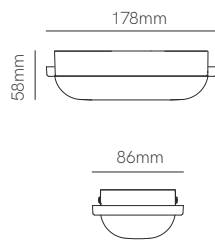

Zibor

Technical Information

Power	12W
Installation	Surface
Color Temperature	3.000K / 4.000K
Lumens	1.200 lm / 1.250 lm
Material	Polycarbonate
Finishes	White / Black

Code	☐	3.000K	4670
	☐	4.000K	4669
	☒	3.000K	4830
	☒	4.000K	4829
		Custom RAL	

ⓘ Consult delivery terms and conditions.

3 YEARS WARRANTY | 25.000 HOURS | → | IP 65 | 220/240 VAC | PF >0,9 | CRI ≥80 | | 120° | | 50/60 Hz | | +40°C / -20°C | 1/10