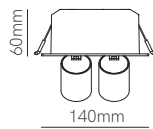

Mini oxo square 2

130X80mm