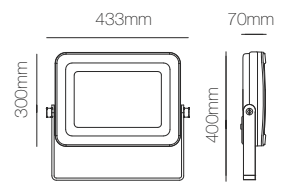

Sky 100W

Sky 150W

Sky 200W

Technical Information

Power	100W	150W	200W
Installation	Surface	Surface	Surface
Color Temperature	2.200K	2.200K	2.200K
Lumens	7.000 lm	11.000 lm	14.000 lm
Material	Aluminium	Aluminium	Aluminium
Finishes	Black	Black	Black
Code	■ 3955	■ 3956	■ 3957

1/4

1/2

1/2

5 YEARS WARRANTY | 50.000 HOURS | → | IP 65 | 220/240 VAC | PF >0,9 | CRI ≥80 | | 115° | 50/60 Hz | | +45°C / -20°C | AKZO NOBEL | >2KV