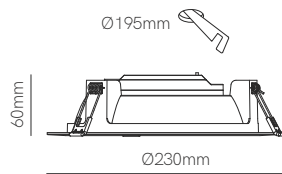

Air switch

Technical Information

Power	22W
Installation	Recessed
Color Temperature	Switch 2.700K / 3.200K / 4.000K
Lumens	2.200 lm
Material	Polybutylene and Polycarbonate
Finishes	White
Code	☐ 5018

3 YEARS WARRANTY | 25.000 HOURS | → | IP 40 | 100/277 VAC | PF >0,9 | CRI ≥80 | | 100° | 50/60 Hz | | +40°C / -20°C | CCT SWITCH | 1/6