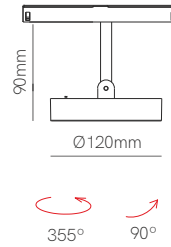

New

New

Cookie 48V

Cookie 48V

Cookie suspension 48V

*Need power supply (page 408).

Technical Information

Power	12W	12W	12W
Installation	Magnet Track	Magnet Track	Magnet Track
Color Temperature	2.700K / 3.000K	Dali 2.700K - 4.000K	Dali 2.700K - 4.000K
Lumens	940 lm / 950 lm	500 lm - 700 lm	500 lm - 700 lm
Material	Aluminium	Aluminium	Aluminium
Finishes	White / Black	White / Black	White / Black

Code	☐ 2.700K 4772	☐ 5181	☐ 5185
	☐ 3.000K 4773	☒ 5182	☒ 5186
	☒ 2.700K 4774	① Custom RAL	① Custom RAL
	☒ 3.000K 4775		
	① Custom RAL		

26.000 HOURS

30.000 HOURS

30.000 HOURS

① Consult delivery terms and conditions.

3 YEARS WARRANTY | IP 20 | 48V DC | UGR <19 | CRI ≥90 | 38° | +40°C / -20°C | 1/20