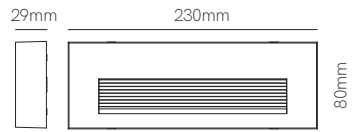

New

Tween surface

Tween recessed

Recessed box included

Technical Information

Power	5W	5W
Installation	Surface	Recessed
Color Temperature	Switch 2.700K / 3.200K / 4.000K	Switch 2.700K / 3.200K / 4.000K
Lumens	360 lm	360 lm
Material	Polycarbonate	Polycarbonate
Finishes	White / Black / Corten	White / Black / Corten
Code	☐ 5196 ☒ 5197 ☐ 5198	☐ 5199 ☒ 5200 ☐ 5201