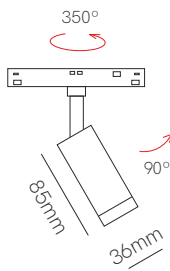

New

Diro

*Need power supply (page 408).

Technical Information

Power	7W
Installation	Magnet Track
Color Temperature	Dali 2.700K - 6.500K
Lumens	420 lm
Material	Aluminium
Finishes	White / Black
Code	☐ 5239 ☒ 5238

Accessories

Honeycomb anti-glare
(Included)

5 YEARS WARRANTY | 50.000 HOURS | IP 20 | 48V DC | UGR <10 | CRI ≥90 | III | 36° | +40°C / -20°C | DALI 2 | 1/20