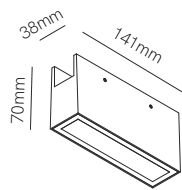

New

Ice 5

Ice 10

*Need power supply (page 408).

Technical Information

Power	10W	20W
Installation	Outdoor Track	Outdoor Track
Color Temperature	2.700K / 3.000K	2.700K / 3.000K
Lumens	685 lm	1.110 lm
Material	Aluminium	Aluminium
Finishes	White / Black	White / Black

Code	☐ 2.700K	5384	☐ 2.700K	5388
	☐ 3.000K	5385	☐ 3.000K	5389
	☒ 2.700K	5386	☒ 2.700K	5390
	☒ 3.000K	5387	☒ 3.000K	5391

1/20

1/40

3 YEARS WARRANTY | 30.000 HOURS | IP 65 | 48V DC | UGR <19 | CRI ≥90 | III | 45° | IK06 | +45°C / -20°C