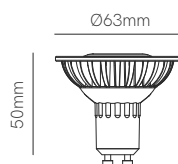

R-63 s-line GU10

Technical Information

Power	8W
Color Temperature	2.700K
Lumens	720 lm
Code	4003

---

5 YEARS WARRANTY | 50.000 HOURS | IP 20 | 220/240 VAC | PF >0,8 | CRI ≥80 | 60° | 50/60 Hz | +40°C / -20°C | 10/50