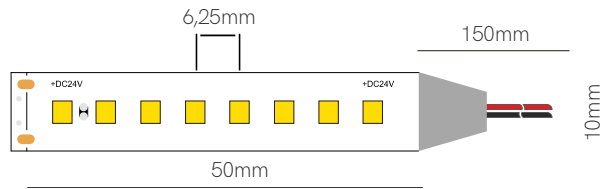

Fine 61

Compatible profiles p. 294.

Technical Information

V / A / W

24V / 0,62A / 15W/m

Code	Code	Lumens/w	Lumens/m	CCT	IP
	61270	110 lm/w	1.650 lm/m	2700K	IP20
	61300	115 lm/w	1.725 lm/m	3000K	IP20
	61400	120 lm/w	1.800 lm/m	4000K	IP20
	61600	125 lm/w	1.875 lm/m	6000K	IP20
	61275	110 lm/w	1.650 lm/m	2700K	IP65
	61305	115 lm/w	1.725 lm/m	3000K	IP65
	61405	120 lm/w	1.800 lm/m	4000K	IP65
	61605	125 lm/w	1.875 lm/m	6000K	IP65

Accessories

- End Cap
  20635
- End Cap
  20625
- Joint
  13,8x11,55x3,9mm
  20220
- Joint
  13,55x11,67x4,7mm
  20120
- Joint
  24,3x14,6x7,7mm
  20225
- Joint
  24,3x14,6x7,7mm
  20125
- Joint
  15,4x11,5x5,7mm
  20991
- Joint
  21,6x11,5x5,7mm
  20999

*Available in reel of 5 or 25 meters. Accessories pages 282-293.

5 YEARS WARRANTY | 15 W/m | 160 LED/m | CRI ≥90 | III | 24 VDC | 50mm | | 2835