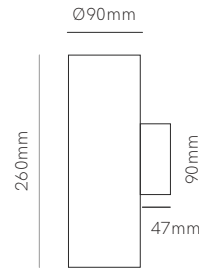

Technical Information

Power	16W	2X16W
Installation	Surface	Surface
Color Temperature	Switch 2.700K / 3.300K / 4.000K	Switch 2.700K / 3.300K / 4.000K
Lumens	1.450 lm	2.900 lm
Material	Aluminium	Aluminium
Finishes	White / Black / Corten	White / Black / Corten