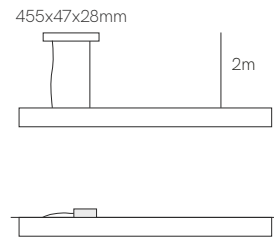

New

Kubo

Equipment

Control accessories pages 282-289.

*Finished luminaire. Includes driver, suspension kit, ceiling suspension, power cable and end caps.

Technical Information

Power	31W / 38W / 46W / 54W
Lumens	3.100 lm - 6.264 lm
Installation	Surface / Pendant
Material	Aluminium
PCB	Rigid / RGB-W Flex

Code	Diffuser (Angle)	Size	CCT (lm/W) - Power/m	Driver	Colour
Code 7	Opal (100°) 5	1.130mm 3	2.700K (100 lm/W) - 27W/m 2	On / Off 1	☐ White (9003) 1
		1.410mm 4	3.000K (105 lm/W) - 27W/m 3	Dali 2	☐ Black (9005) 2
		1.690mm 5	4.000K (111 lm/W) - 27W/m 4	Push 3	☒ Custom RAL C
		1.970mm 6	5.000K (116 lm/W) - 27W/m 5	Casambi 5	☒ Electrolytic Plating
			RGB-W (100 lm/W) - 20W/m 8	Tuya 7	
			2.700-5.500K (105 lm/W) - 40W/m 9		

Code: **7** **5** ☐ ☐ ☐ ☐ ☐ ☐

ⓘ Consult delivery terms and conditions.

*Create your code according to your preferences. RGB-W and CCT 2.700-5.500K only works with driver 5 Casambi and 7 Tuya.