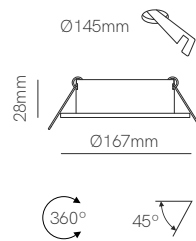

*GU10 Bulbholder included.

Technical Information

Installation	Recessed	Recessed	Surface
Material	Aluminium	Aluminium	Aluminium
Finishes	White / Black	White / Black	White / Black
Bulbholder	111mm GU10	111mm GU10	111mm GU10

Code	☐ 4486	☐ 4484	☐ 4933
	☒ 4487	☒ 4485	☒ 4934
	Custom RAL	Custom RAL	Custom RAL
	Electrolytic Plating	Electrolytic Plating	Electrolytic Plating

1/20

1/20

1/10

Consult delivery terms and conditions.

3 YEARS WARRANTY | IP 20