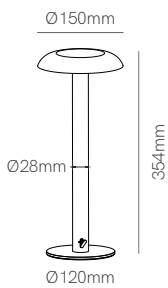

New

Bimba

Technical Information

Power	2W
Installation	Portable
Color Temperature	Switch 2.000K / 3.100K / 5.000K
Lumens	118 lm
Material	Aluminium
Finishes	White / Brushed Gold / Champagne

Code	☐ 5325
	☐ 5327
	☐ 5328

CE RoHS

3 YEARS WARRANTY BATTERY 1 YEAR |
9.000 HOURS |
3,5 HOURS |
5 HOURS |
USB-C 5V |
3.000 mAh |
IP 65 |
CRI ≥80 |
110° |
DIMMABLE |
IK04 |
+40°C / -20°C |
CCT SWITCH |
|
1/8