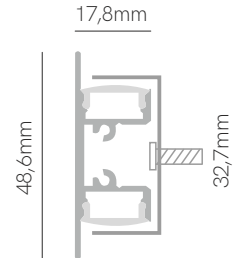

Flash

*Finished luminaire. Includes spring clips and end caps.

Technical Information

Power	16W / 27W / 35W / 46W / 55W
Lumens	1.600 lm - 6.050 lm
Installation	Wall
Material	Aluminium
PCB	Flex

Code	Diffuser	Size	CCT (lm/W) - Power/m	Driver	Colour
Code 3	Opal 9	520mm 1	2.700K (100 lm/W) - 30W/m 2	On / Off 1	☐ White (9003) 1
		895mm 2	3.000K (105 lm/W) - 30W/m 3		☒ Black (9005) 2
		1.145mm 3	4.000K (110 lm/W) - 30W/m 4		☐ Aluminium 9
		1.520mm 5	6.000K (110 lm/W) - 30W/m 6		☒ Custom RAL C
		1.825mm 6			

Code: **3** **9** ☐ ☐ ☐ **1** ☐

Consult delivery terms and conditions.
*Create your code according to your preferences.