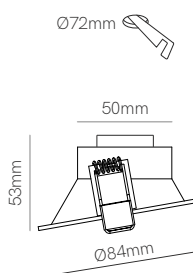

New

Pulsar surface accessory

Pulsar asymmetric trim

Pulsar matt gold trim

*Need Pulsar (page 355).

Technical Information

Installation	Surface	Recessed	Recessed
Material	Aluminium	Aluminium	Aluminium
Finishes	White / Black	White / Black / White-matt gold / Black-matt gold	White-matt gold/Black-matt gold
Code	☐ 5110 ☒ 5111 ☒ Custom RAL	☐ 5059 ☒ 5060 ☒ 5212 New ☒ 5213 New ☒ Custom RAL	☒ 5206 ☒ 5207

1/20

1/50

1/50

ⓘ Consult delivery terms and conditions.

3 YEARS WARRANTY