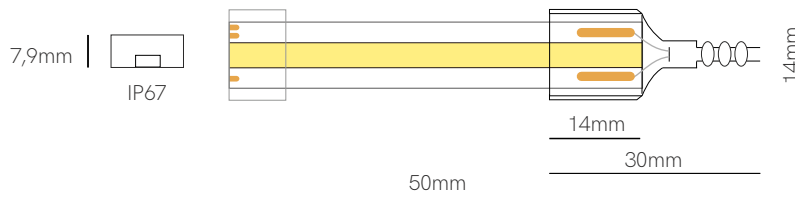

New

Fine 63

Compatible profiles p. 294.

Technical Information

V / A / W

24V / 0,79A / 19W/m

Code	Code	Lumens/w	Lumens/m	CCT	IP
	63360	89-95 lm/w	850-1.750 lm/m	2.700-6.000K	IP20
	63367	89-95 lm/w	850-1.750 lm/m	2.700-6.000K	IP67

Accessories

End Cap
32635

End Cap
32625

*Available in reel of 5 meters.

Accessories pages 282-293.

5 YEARS WARRANTY | 19 W/m | 640 LED/m | CRI ≥90 | | 24 VDC | 50mm | COB