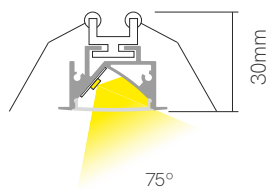

New

Box 24

*Useful area: 12x3mm.

Compatible led strips p. 294.

Technical Information

Max. power	20W/m
Installation	Recessed
Material	Aluminium
Finishes	White / Black / Aluminium

Code	☐ 24121
	☒ 24122
	☐ 24119
	☐ Custom RAL
	☐ Electrolytic Plating

ⓘ Consult delivery terms and conditions.

Accessories

Diffuser PC Opal 70% ☐ 20440	End Cap ☐ 24631 ☒ 24632 ☐ 24633	End Cap ☐ 24621 ☒ 24622 ☐ 24623	Spring Clip Metallic ☐ 24710

3 YEARS WARRANTY | IP 20 | | 2m Max | AL 6063