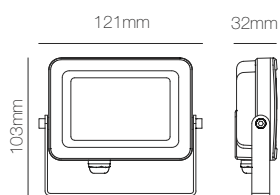

Technical Information

Power	10W	20W	30W
Installation	Surface	Surface	Surface
Color Temperature	5.000K	2.700K / 4.000K / 5.000K	2.700K / 4.000K / 5.000K
Lumens	1.150 lm	2.250 lm / 2.400 lm / 2.450 lm	3.450 lm / 3.600 lm / 3.650 lm
Material	Aluminium	Aluminium	Aluminium
Finishes	White / Black	Black / Corten	Gray / Corten

Code	☐ 5.000K 4254	☒ 5.000K 4266	☐ 3.000K 4276
	☒ 5.000K 4257	☐ 2.700K 4401	☐ 2.700K 4279
		☐ 4.000K 4402	☐ 4.000K 4280

Accessories

5 YEARS WARRANTY | 50.000 HOURS | IP 65 | 220/240 VAC | PF > 0,9 | CRI ≥ 80 | 115° | 50/60 Hz | IK08 | +45°C / -20°C | AKZO NOBEL | >1KV