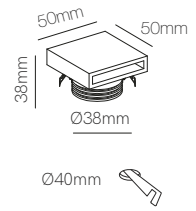

Port

Grow

Steps

*Recessed box included.

Technical Information

Power	4W	4W	4W
Installation	Recessed	Recessed	Recessed
Color Temperature	3.000K	3.000K	3.000K
Lumens	60 lm	60 lm	60 lm
Material	Aluminium	Aluminium	Aluminium
Finishes	White / Black	White / Black	White / Black

Code	☐ 4112	☐ 4106	☐ 4110
	☒ 4113	☒ 4107	☒ 4111
	Custom RAL	Custom RAL	Custom RAL
	120°	120°	120°

Consult delivery terms and conditions.

3 YEARS WARRANTY | 25.000 HOURS | IP 20 | 220/240 VAC | PF >0,5 | CRI ≥80 | | 50/60 Hz | IK07 | +50°C / -20°C | 1/50