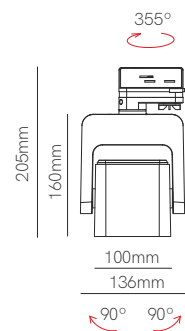

Technical Information

Power	20W	30W	40W
Installation	Three Phase Track	Three Phase Track	Three Phase Track
Color Temperature	Switch 2.700K / 3.200K / 4.000K	Switch 2.700K / 3.200K / 4.000K	3.000K / 4.000K
Lumens	2.300 lm	2.470 lm	4.500 lm / 4.600 lm
Material	Aluminium	Aluminium	Aluminium
Finishes	White / Black	White / Black	White / Black

Code	☐ 4337	☐ 4336-N	☐ 3.000K 4444
	☒ 4339	☒ 4338-N	☐ 4.000K 4445
	Custom RAL	Custom RAL	☒ 3.000K 4447
			☒ 4.000K 4448
			Custom RAL

CRI ≥80 | CCT SWITCH

CRI ≥94 | CCT SWITCH

CRI ≥80

Consult delivery terms and conditions.

3 YEARS WARRANTY | 30.000 HOURS | | IP 20 | 220/240 VAC | UGR <19 | PF >0,9 | | 15°/24°/40° | 50/60 Hz | +50°C / -20°C | AKZO NOBEL | 1/10