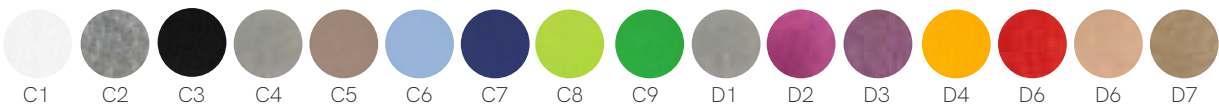

Code: **B 9** [] [] [] [] []

*Create your code according to your preferences.

ⓘ Consult delivery terms and conditions.

Standard colors

Custom colors

New

Blaber square

600x600mm