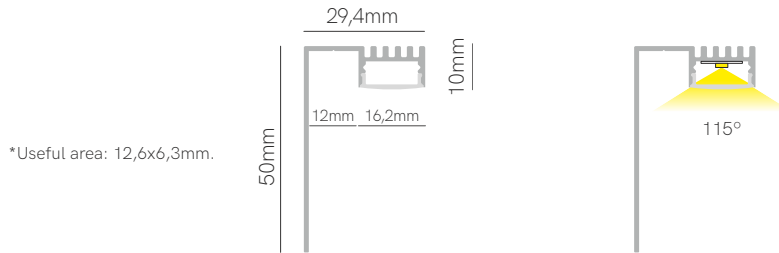

Box 33

Compatible led strips p. 294.

Technical Information

Max. power	20W/m
Installation	Surface
Material	Aluminium
Finishes	White / Black / Aluminium
Code	☐ 33121 ☒ 33122 ☐ 33119 ☒ Custom RAL ☒ Electrolytic Plating

Consult delivery terms and conditions.

Accessories

Diffuser PC
Opal 70%
☐ 33440

Diffuser
Silicone
Opal 60%
☐ 20469
☐ 20469-15

End Cap
☐ 33621
☒ 33622
☐ 33623

3 YEARS WARRANTY | IP 20 | 2m Max AL 6063