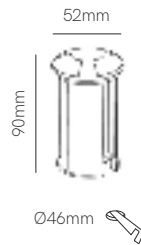

Optic

Nix

Technical Information

Power	2W	2W
Installation	Recessed	Recessed
Color Temperature	3.000K	3.000K
Lumens	55 lm	55 lm
Material	Inox 304	Inox 304
Finishes	Brushed Inox	Brushed Inox
Code	■ 4331	■ 4369

*Recessed box included. Integrated driver.

3 YEARS WARRANTY | 50.000 HOURS | → | IP 67 | 100/240 VAC | PF >0,4 | CRI ≥80 | | CABLE 50CM | 50/60 Hz | | +50°C -20°C |