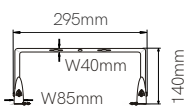

Accessories

Lira 100W/150W/200W
■ 4566

5 YEARS WARRANTY | 50.000 HOURS | → | IP 65 | 100/260 VAC | PF >0,9 | CRI ≥80 | | CABLE 2M | 60° 90° 110° | 50/60 Hz | IK10 | +45°C -25°C | CCT SWITCH | POWER SWITCH | >6KV | 1