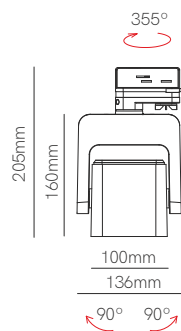

Technical Information

Power	20W	30W	40W
Installation	Three Phase Track	Three Phase Track	Three Phase Track
Color Temperature	Switch 2.700K / 3.200K / 4.000K	Switch 2.700K / 3.200K / 4.000K	3.000K / 4.000K
Lumens	2.300 lm	2.470 lm	4.500 lm / 4.600 lm
Material	Aluminium	Aluminium	Aluminium
Finishes	White / Black	White / Black	White / Black

Code	☐ 4337	☐ 4336-N	☐ 3.000K 4444
	☒ 4339	☒ 4338-N	☐ 4.000K 4445
	Custom RAL	Custom RAL	☒ 3.000K 4447
			☒ 4.000K 4448
			Custom RAL

CRI ≥80 | CCT SWITCH

CRI ≥94 | CCT SWITCH

CRI ≥80

Consult delivery terms and conditions.

3 YEARS WARRANTY | 30.000 HOURS | | IP 20 | 220/240 VAC | UGR <19 | PF >0,9 | | 15°/24°/40° | 50/60 Hz | +50°C / -20°C | AKZO NOBEL | 1/10