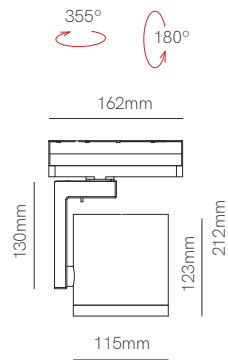

Lena

Technical Information

Power	35W
Installation	Three Phase Track
Color Temperature	Switch 2.700K / 3.200K / 4.000K
Lumens	4.200 lm
Material	Aluminium
Finishes	White / Black

Code	☐ 4449-V2
	☒ 4450-V2
	Custom RAL

Consult delivery terms and conditions.

3 YEARS WARRANTY |
30.000 HOURS |
 → |
IP 20 |
220/240 VAC |
PF >0,9 |
CRI ≥80 |
 |
15° / 38° / 60° |
50/60 Hz |
 +50°C / -20°C |
 CCT SWITCH |
1/8