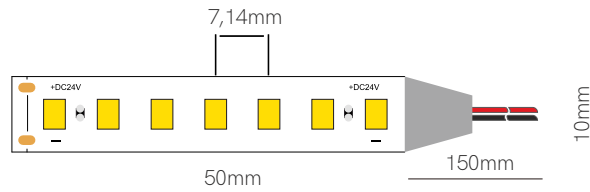

Fine 69

Compatible profiles p. 294.

Technical Information

V / A / W

24V / 0,4A / 9,6W/m

Code		Lumen/w	Lumen/m	CCT	IP
69220	New	87 lm/w	835 lm/m	2200K	IP20
69270		95 lm/w	912 lm/m	2700K	IP20
69300		98 lm/w	940 lm/m	3000K	IP20
69400		100 lm/w	960 lm/m	4000K	IP20
69600		102 lm/w	979 lm/m	6000K	IP20
69225	New	87 lm/w	835 lm/m	2200K	IP65
69275		90 lm/w	864 lm/m	2700K	IP65
69305		92 lm/w	883 lm/m	3000K	IP65
69405		95 lm/w	912 lm/m	4000K	IP65
69605		97 lm/w	931 lm/m	6000K	IP65

Accessories

- End Cap
  20635
- End Cap
  20625
- Joint
  13,8x11,55x3,9mm
  20220
- Joint
  13,55x11,67x4,7mm
  20120
- Joint
  24,3x14,6x7,7mm
  20225
- Joint
  24,3x14,6x7,7mm
  20125
- Joint
  15,4x11,5x5,7mm
  20991
- Joint
  21,6x11,5x5,7mm
  20999

*Available in reel of 5 or 25 meters. Accessories pages 282-293.

5 YEARS WARRANTY | 9,6 W/m | 140 LED/m | CRI >90 | III | 24 VDC | 50mm | | 2835