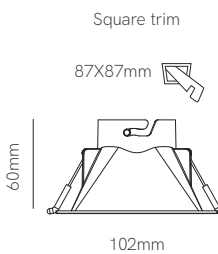

Pulcom led

Pulcom trim