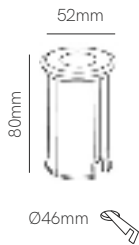

Optic

Nix

Technical Information

Power	2W	2W
Installation	Recessed	Recessed
Color Temperature	3.000K	3.000K
Lumens	55 lm	55 lm
Material	Inox 304	Inox 304
Finishes	Brushed Inox	Brushed Inox
Code	■ 4331	■ 4369

*Recessed box included. Integrated driver.

3 YEARS WARRANTY | 50.000 HOURS | → | IP 67 | 100/240 VAC | PF >0,4 | CRI ≥80 | | CABLE 50CM | 50/60 Hz | | +50°C -20°C |