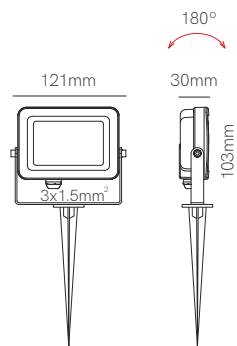

Sky with spike

Technical Information

Power	10W
Installation	Floor
Color Temperature	3.000K / GREEN
Lumens	1.000 lm / 820 lm
Material	Aluminium
Finishes	Corten
Code	<table border="1"> <tr> <td>3.000K</td> <td>4340</td> </tr> <tr> <td>GREEN</td> <td>4341</td> </tr> </table>

*Spike included.

5 YEARS WARRANTY | 50.000 HOURS | | | | | 50/60 Hz | | +45°C / -20°C | AKZO NOBEL | >1KV |