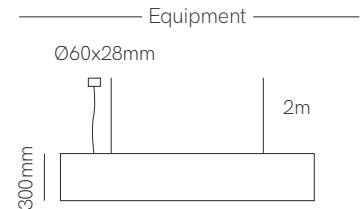

New

Blaber line