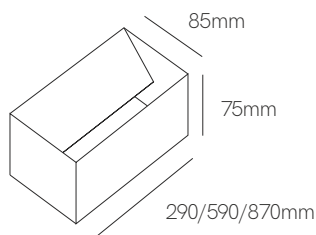

New

Tron

Technical Information

Power	8W / 16W / 24W
Lumens	720 lm - 2.400 lm
Installation	Wall
Material	Aluminium

Code	Diffuser	Size (X)	CCT (lm/W) - Power/m	Driver	Colour
Code 9	Opal 7	290mm 1	2.700K (60 lm/W) - 29W/m 2	Triac 4	☐ White (9003) 1
		590mm 2	3.000K (65 lm/W) - 29W/m 3		☒ Black (9005) 2
		870mm 3	4.000K (70 lm/W) - 29W/m 4		☐ Custom RAL C

Code: **9** **7** **4**

Consult delivery terms and conditions.
*Create your code according to your preferences.