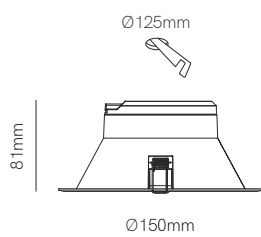

Thesis 15W dimmable

Thesis 25W dimmable

Technical Information

Power	15W	25W
Installation	Recessed	Recessed
Color Temperature	Switch 3.000K / 4.000K / 5.000K	Switch 3.000K / 4.000K / 5.000K
Lumens	1.300 lm	2.625 lm
Material	Polybutylene and Polycarbonate	Polybutylene and Polycarbonate
Finishes	White	White
Code	☐ 4767 ☒ Custom RAL	☐ 4691 ☒ Custom RAL

ⓘ Consult delivery terms and conditions.

3 YEARS WARRANTY | 25.000 HOURS | → | IP 40 | 220/240 VAC | UGR <19 | PF >0,9 | CRI ≥85 | 90° | 50/60 Hz | IK06 | | TRIAC DIMM | +40°C / -20°C | CCT SWITCH | 1/6