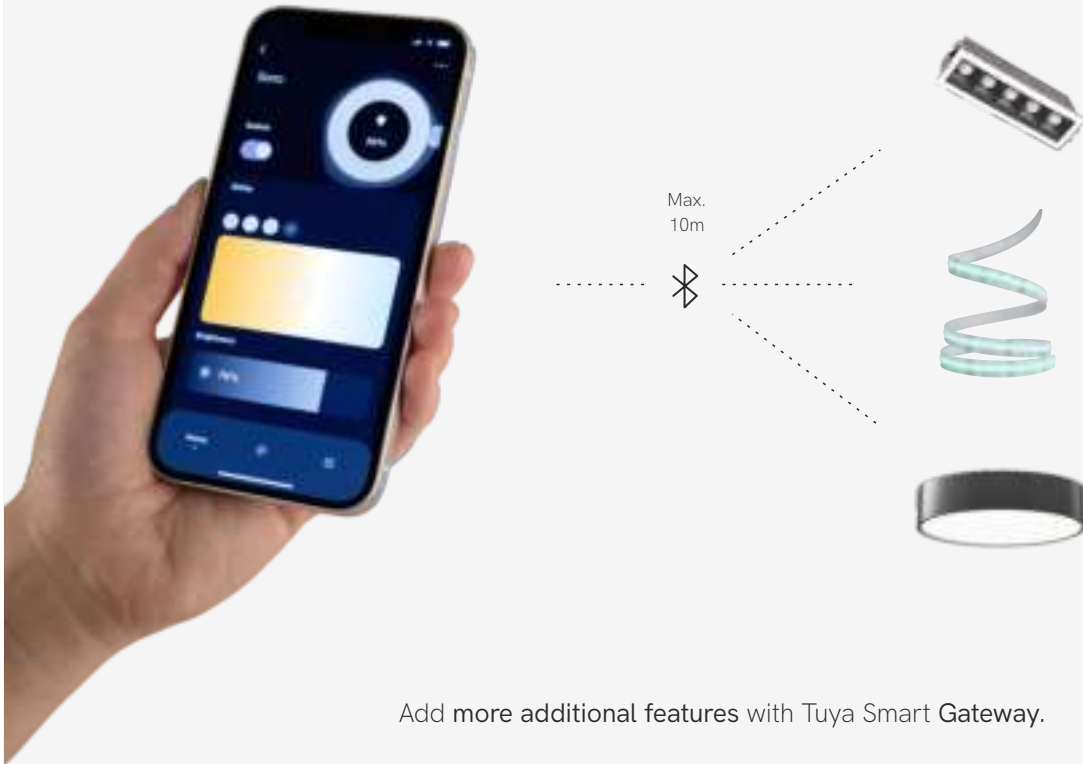

Smart home solution

- On - Off
- Dimmable
- CCT
- Light color
- Group
- Scenes

Add more additional features with Tuya Smart Gateway.

- Schedule day and time
- Control from anywhere via internet
- Voice control with Alexa
- Voice control with Google Home