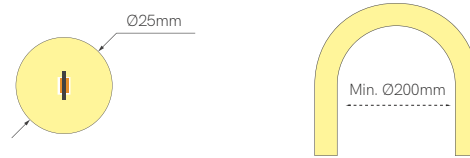

New

Fine SPI-4

Technical Information

V / A / W	24V / 0,83A / 20W/m
IC	SK6812 12MA (12px/m)

Code	Code	Lumens/w	Lumens/m	CCT	IP
SP4437		12,5 lm/w	250 lm/m	RGB	IP67

Accessories

End Cap ■ 25627	End Cap □ 25657-1 ■ 25657-2 ■ 25657	Initial roof Cap □ 25997-1 ■ 25997-2 ■ 25997	Clip ■ 25530	Initial Cap □ 25667-1 ■ 25667-2 ■ 25667	Initial Cap ■ 25637	Tube ■ 25450	Joint with base □ 25227-1 ■ 25227-2 ■ 25227	Suspension kit ■ 25887

*Available in reel of 5 meters. Accessories pages 282-293.

5 YEARS WARRANTY | 20 W/m | 168 LED/m | 24 VDC | 83,3mm | SPI | 5050