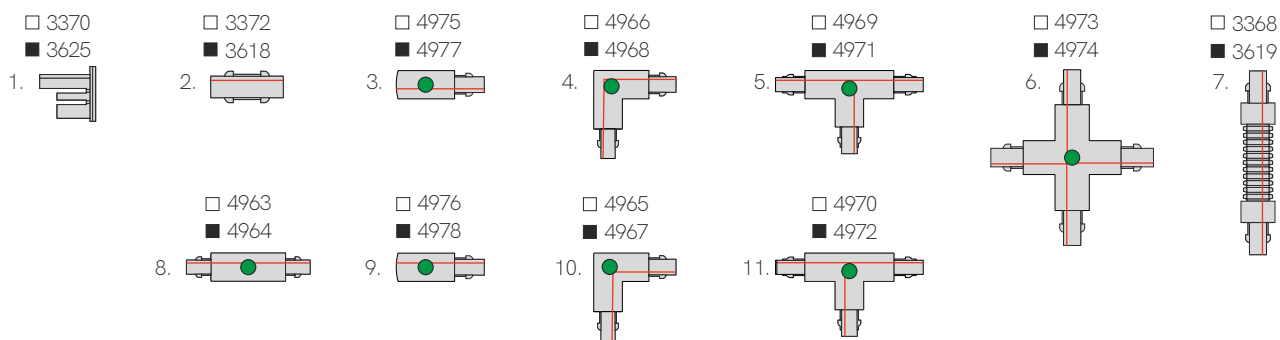

Three phase track recessed accessories

● Allows power input

3 YEARS WARRANTY | IP 20