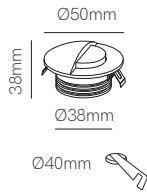

Ilo

Skin

*Recessed box included.

Technical Information

Power	2W	2W
Installation	Recessed	Recessed
Color Temperature	3.000K	3.000K
Lumens	60 lm	60 lm
Material	Aluminium	Aluminium
Finishes	White / Black	White / Black
Code	☐ 4126 ☒ 4127 ☒ Custom RAL	☐ 4108 ☒ 4109 ☒ Custom RAL

ⓘ Consult delivery terms and conditions.

3 YEARS WARRANTY | 25.000 HOURS | IP 20 | 220/240 VAC | PF >0,5 | CRI ≥80 | 120° | 50/60 Hz | IK07 | +50°C / -20°C | 1/50