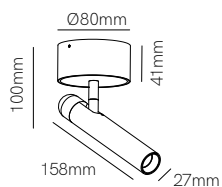

New

Alp surface

Technical Information

Power	4,5W
Installation	Surface
Color Temperature	2.700K / 3.000K
Lumens	220 lm
Material	Aluminium
Finishes	White / Black

Code	☐	2.700K	5357
	☐	3.000K	5358
	☒	2.700K	5360
	☒	3.000K	5361

3 YEARS WARRANTY | 30.000 HOURS | IP 20 | 220/240 VAC | UGR <19 | PF >0,5 | CRI ≥90 | | 36° | 50/60 Hz | +40°C / -20°C | 1/18