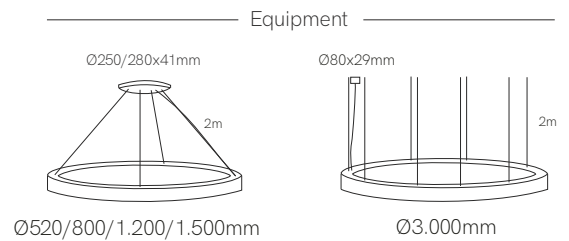

Zero direct

Control accessories pages 282-289.

*Finished luminaire. Includes power supply, suspension kit and power cable.

Technical Information

Power	35W / 55W /75W / 94W / 189W
Lumens	2.100 lm - 14.742 lm
Installation	Pendant
Material	Aluminium
PCB	Flex

Code	Diffuser	Size	CCT (lm/W) - Power/m	Driver	Colour
Code 1	Opal 7	520mm 0	2.700K (66 lm/W) - 22W/m 2	On / Off 1	White (9003) 1
		800mm 2	3.000K (72 lm/W) - 22W/m 3	Dali 2	Black (9005) 2
		1.200mm 6	4.000K (78 lm/W) - 22W/m 4	Push 3	Matt Gold 4
		1.500mm 8	2.700-5.500K (70 lm/W) - 22W/m 9	Casambi 5	Silver 5
		3.000mm 9		Tuya 7	Custom RAL C
		Custom C			Electrolytic Plating

Code: 1 7

ⓘ Consult delivery terms and conditions.

*Create your code according to your preferences. RGB-W and CCT 2.700-5.500K only works with driver 5 Casambi and 7 Tuya.