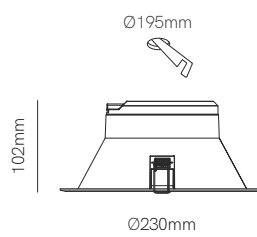

Thesis 15W dimmable

Thesis 25W dimmable

Technical Information

Power	15W	25W
Installation	Recessed	Recessed
Color Temperature	Switch 3.000K / 4.000K / 5.000K	Switch 3.000K / 4.000K / 5.000K
Lumens	1.300 lm	2.625 lm
Material	Polybutylene and Polycarbonate	Polybutylene and Polycarbonate
Finishes	White	White
Code	☐ 4767 ☒ Custom RAL	☐ 4691 ☒ Custom RAL

ⓘ Consult delivery terms and conditions.

3 YEARS WARRANTY | 25.000 HOURS | → | IP 40 | 220/240 VAC | UGR <19 | PF >0,9 | CRI ≥85 | 90° | 50/60 Hz | IK06 | | TRIAC DIMM | +40°C / -20°C | CCT SWITCH | 1/6