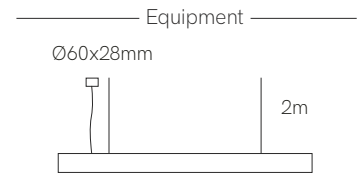

New

Evo

Control accessories pages 282-289.

*Finished luminaire. Includes suspension kit, power cable and end caps.

Technical Information

Power	38W / 56W / 74W
Lumens	3.458 lm - 8.954 lm
Installation	Pendant
Material	Aluminium
PCB	Rigid

Code	Diffuser (Angle)	Size	CCT (lm/W) - Power/m	Driver	Colour
Code 2	Black Slats (60°) N	1.170mm 2	2.700K (91-104 lm/W) - 34W/m 2	On / Off 1	☐ White (9003) 1
	White Slats (60°) P	1.730mm 4	3.000K (96-109 lm/W) - 34W/m 3	Dali 2	☒ Black (9005) 2
		2.290mm 6	4.000K (103/121 lm/W) - 34W/m 4	Push 3 ⓘ	☒ Custom RAL C
				Casambi 5	

Code: **2** ■ ■ ■ ■ ■

ⓘ Consult delivery terms and conditions.
*Create your code according to your preferences.