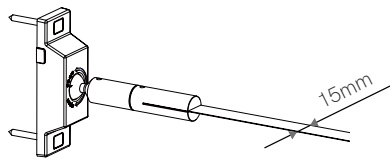

New

Horizon