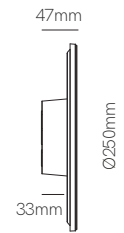

*Included 33mm base, optional 53mm base.

Technical Information

Power	6W	15W	20W
Installation	Surface	Surface	Surface
Color Temperature	Switch 2.700K / 3.200K / 4.000K	Switch 2.700K / 3.200K / 4.000K	Switch 2.700K / 3.200K / 4.000K
Lumens	600 lm	1.500 lm	2.000 lm
Material	Aluminium + pc / Pc (wood)	Aluminium + pc / Pc (wood)	Aluminium + pc / Pc (wood)
Finishes	White / Black / Wood / Corten	White / Black / Wood / Corten	White / Black / Wood / Corten
Code	☐ 4995 ☐ 4996 ☐ 4997 ☐ 5218 New ☐ Custom RAL	☐ 4998 ☐ 4999 ☐ 5000 ☐ 5219 New ☐ Custom RAL	☐ 5001 ☐ 5002 ☐ 5003 ☐ 5220 New ☐ Custom RAL

ⓘ Consult delivery terms and conditions.

Accessories **New**

53mm Large base for 120mm

☐ 5226 ☐ 5228
☐ 5227 ☐ 5229

53mm Large base for 180mm

☐ 5230 ☐ 5232
☐ 5231 ☐ 5233

53mm Large base for 250mm

☐ 5234 ☐ 5236
☐ 5235 ☐ 5237

3 YEARS WARRANTY | 25.000 HOURS | IP 65 | 220/240 VAC | PF >0,9 | CRI ≥80 | 360° | 50/60 Hz | IK06 | TRIAC DIMM | +40°C / -20°C | CCT SWITCH | 1/10