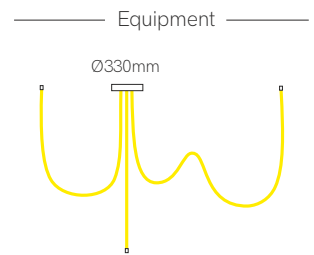

New

Kaa

Control accessories pages 282-289.

*Finished luminaire. Includes power supply, suspension kit, power cable and end caps.

Technical Information

Power	90W / 180W / 300W
Lumens	5.400 lm - 21.900 lm
Installation	Pendant
Material	Aluminium and silicone

Code	Size (Led)	CCT (lm/W) - Power/m	Driver	Colour
Code 76	3 x 1.500mm Ⓢ 1	2.400K (60 lm/W) - 20W/m 2	On / Off 1	☐ White (9003) 1
	3 x 3.000mm Ⓢ 3	2.700K (65 lm/W) - 20W/m 3	Dali 2	☒ Black (9005) 2
	3 x 5.000mm Ⓢ 5	3.000K (69 lm/W) - 20W/m 4	Push 3 Ⓢ	☒ Custom RAL C
		4.000K (73 lm/W) - 20W/m 5	Casambi 5	
		RGB-W (41 lm/W) - 20W/m 8	Tuya 7	
		2.700-5.500K (70 lm/W) - 20W/m 9		

Code: **7 6**

Ⓢ Included accessories

Suspension kit		1 x 3 3 x 6 5 x 9	+	Clip		1 x 3 3 x 6 5 x 9

Ⓢ Consult delivery terms and conditions.

*Create your code according to your preferences. RGB-W and CCT 2.700-5.500K only works with driver 5 Casambi and 7 Tuya.