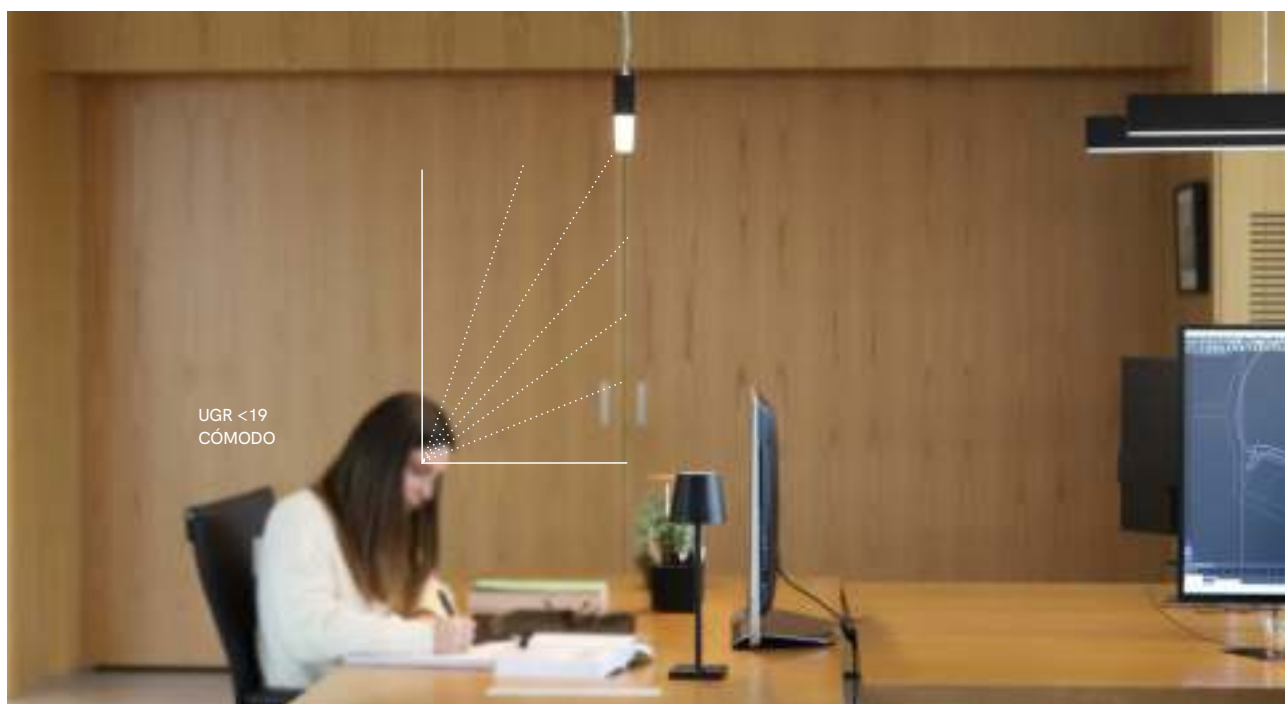

UGR or united glare rating is a measurement that helps us understand how much annoying glare can affect our vision. When the brightness is very strong it makes you squint or makes it difficult for you to see well. The higher the index, the more annoying the brightness can be for our eyes. You can check which products have a UGR less or equal than 19 as requested by the regulations for workspaces.

El **UGR** o índice de deslumbramiento unido es una medida que nos ayuda a comprender hasta qué punto el molesto deslumbramiento puede afectar a nuestra visión. Cuando la luminosidad es muy intensa, nos hace entrecerrar los ojos o nos dificulta ver bien. Cuanto mayor sea el índice, más molesto puede ser el brillo para nuestros ojos. Puede comprobar qué productos tienen un UGR inferior o igual a 19, tal y como exige la normativa para espacios de trabajo.