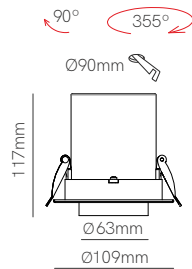

New

Oxo round dimmable

Oxo square dimmable

Technical Information

Power	12W	12W
Installation	Recessed	Recessed
Color Temperature	Switch 2.700K / 3.200K / 4.000K	Switch 2.700K / 3.200K / 4.000K
Lumens	1.260 lm	1.260 lm
Material	Aluminium	Aluminium
Finishes	White / Black	White / Black
Code	☐ 4457-D ☒ 4458-D ☒ Custom RAL	☐ 4459-D ☒ 4460-D ☒ Custom RAL

Accessories

Included with:
4457-D / 4459-D

Included with:
4457-D / 4458-D / 4459-D / 4460-D

ⓘ Consult delivery terms and conditions.

3 YEARS WARRANTY | 30.000 HOURS | → | IP 20 | 220/240 VAC | UGR <14 | PF >0,9 | CRI ≥80 | | 15° / 38° / 60° | 50/60 Hz | TRIAC DIMM | | +50°C / -20°C | CCT SWITCH | 1/20