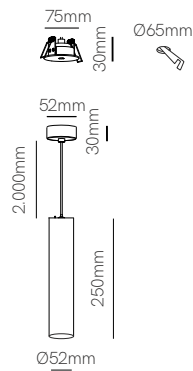

*All versions included surface base (mounted) and recessed base (not mounted).

Technical Information

Installation	Surface / Recessed	Surface / Recessed
Material	Aluminium	Aluminium
Finishes	White / Black / Chrome	White / Black / Chrome
Code	☐ 4465 ☒ 4466 ☐ 4954 ☒ Custom RAL	☐ 4467 ☒ 4468 ☐ 4955 ☒ Custom RAL

ⓘ Consult delivery terms and conditions.

3 YEARS WARRANTY | IP 20 | 220/240 VAC