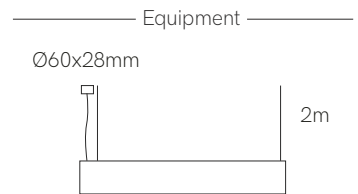

New

Evo fly

Control accessories pages 282-289.

*Finished luminaire. Includes suspension kit, power cable and end caps.

Technical Information

Power	44W / 55W / 66W / 77W
Lumens	4.004 lm - 9.317 lm
Installation	Pendant
Material	Aluminium
PCB	Down Rigid / Up Flex

Code	Diffuser (Angle)	Size (Power)	CCT (lm/W)	Driver	Colour
Code 4	Down Black Slats (60°)	1.120mm (44W) 4	2.700K Down (91-104 lm/W) Up (88 lm/W)	On / Off 1	White (9003) 1
	Up Opal	1.400mm (55W) 5		Dali 2	Black (9005) 2
	Down White Slats (60°)	1.680mm (66W) 6	3.000K Down (96-109 lm/W) Up (92 lm/W)	Push 3	Custom RAL C
	Up Opal	1.960mm (77W) 7		Casambi 5	
			4.000K Down (104-121 lm/W) Up (96 lm/W)		

Code: 4

⊗ Consult delivery terms and conditions.
*Create your code according to your preferences.