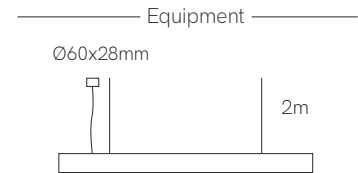

Forest

Control accessories pages 282-289.

*Finished luminaire. Includes suspension kit and power cable.

Technical Information

Power	31W / 38W / 46W / 53W
Lumens	3.472 lm - 7.208 lm
Installation	Pendant
Material	Aluminium
PCB	Rigid

Code	Diffuser (Angle)	Size	CCT (lm/W) - Power/m	Driver	Colour
Code 4	UGR (81°) 3	1.155mm 3	2.700K (112 lm/W) - 27W/m 2	On / Off 1	⊙ Wood 8
	Opal (112°) 5	1.435mm 4	3.000K (128 lm/W) - 27W/m 3	Dali 2	
		1.715mm 5	4.000K (136 lm/W) - 27W/m 4	Push 3	
		1.995mm 6	5.000K (136 lm/W) - 27W/m 5	Casambi 5	
			2.700-5.500K (105 lm/W) - 20W/m 9	Tuya 7	

Code: **4**   **8**

⊙ Consult delivery terms and conditions.

*Create your code according to your preferences. CCT 2.700-5.500K only works with driver 5 Casambi and 7 Tuya.