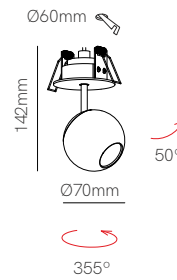

Bora recessed 4,5W

Bora recessed 8,5W

Technical Information

Version	Bora recessed 4,5W	Bora recessed 8,5W
Power	4,5W	8,5W
Installation	Recessed	Recessed
Color Temperature	2.700K / 3.000K	2.700K / 3.000K
Lumens	290 lm / 300 lm	530 lm / 540 lm
Material	Aluminium	Aluminium
Finishes	White / Black / Chrome / Rose gold	White / Black / Chrome / Rose gold

Code	☐ 2.700K 4589	☐ 2.700K 4597
	☐ 3.000K 4590	☐ 3.000K 4598
	☒ 2.700K 4591	☒ 2.700K 4599
	☒ 3.000K 4592	☒ 3.000K 4600
	☐ 2.700K 4593	☐ 2.700K 4601
	☐ 3.000K 4594	☐ 3.000K 4602
	☐ 2.700K 4595	☐ 2.700K 4603
	☐ 3.000K 4596	☐ 3.000K 4604

UGR <10 | PF >0,5 | 38°

UGR <15 | PF >0,6 | 36°

3 YEARS WARRANTY | 26.000 HOURS | IP 20 | 220/240 VAC | CRI ≥93 | | 50/60 Hz | +40°C / -20°C | 1/18