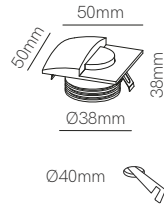

Ilo

Skin

*Recessed box included.

Technical Information

Power	2W	2W
Installation	Recessed	Recessed
Color Temperature	3.000K	3.000K
Lumens	60 lm	60 lm
Material	Aluminium	Aluminium
Finishes	White / Black	White / Black
Code	☐ 4126 ☒ 4127 ☒ Custom RAL	☐ 4108 ☒ 4109 ☒ Custom RAL

ⓘ Consult delivery terms and conditions.

3 YEARS WARRANTY | 25.000 HOURS | IP 20 | 220/240 VAC | PF >0,5 | CRI ≥80 | 120° | 50/60 Hz | IK07 | +50°C / -20°C | 1/50