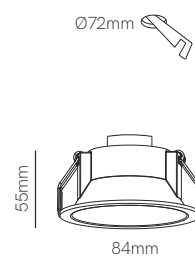

New

Pulsar surface accessory

Pulsar asymmetric trim

Pulsar matt gold trim

*Need Pulsar (page 355).

Technical Information

Installation	Surface	Recessed	Recessed
Material	Aluminium	Aluminium	Aluminium
Finishes	White / Black	White / Black / White-matt gold / Black-matt gold	White-matt gold/Black-matt gold
Code	☐ 5110 ☒ 5111 ☒ Custom RAL	☐ 5059 ☒ 5060 ☒ 5212 New ☒ 5213 New ☒ Custom RAL	☒ 5206 ☒ 5207

1/20

1/50

1/50

ⓘ Consult delivery terms and conditions.

3 YEARS WARRANTY