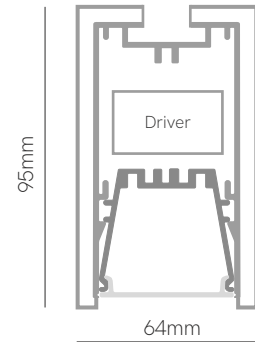

Forest

Control accessories pages 282-289.

*Finished luminaire. Includes suspension kit and power cable.

Technical Information

Power	31W / 38W / 46W / 53W
Lumens	3.472 lm - 7.208 lm
Installation	Pendant
Material	Aluminium
PCB	Rigid

Code	Diffuser (Angle)	Size	CCT (lm/W) - Power/m	Driver	Colour
Code 4	UGR (81°) 3	1.155mm 3	2.700K (112 lm/W) - 27W/m 2	On / Off 1	⊙ Wood 8
	Opal (112°) 5	1.435mm 4	3.000K (128 lm/W) - 27W/m 3	Dali 2	
		1.715mm 5	4.000K (136 lm/W) - 27W/m 4	Push 3	
		1.995mm 6	5.000K (136 lm/W) - 27W/m 5	Casambi 5	
			2.700-5.500K (105 lm/W) - 20W/m 9	Tuya 7	

Code: **4**   **8**

⊙ Consult delivery terms and conditions.

*Create your code according to your preferences. CCT 2.700-5.500K only works with driver 5 Casambi and 7 Tuya.