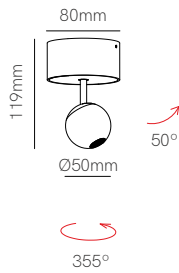

Bora surface 4,5W

Bora surface 8,5W

Technical Information

Version	Bora surface 4,5W	Bora surface 8,5W
Power	4,5W	8,5W
Installation	Surface	Surface
Color Temperature	2.700K / 3.000K	2.700K / 3.000K
Lumens	290 lm / 300 lm	530 lm / 540 lm
Material	Aluminium	Aluminium
Finishes	White / Black / Chrome / Rose gold	White / Black / Chrome / Rose gold

Code	☐ 2.700K 4621	☐ 2.700K 4629
	☐ 3.000K 4622	☐ 3.000K 4630
	☒ 2.700K 4623	☒ 2.700K 4631
	☒ 3.000K 4624	☒ 3.000K 4632
	☐ 2.700K 4625	☐ 2.700K 4633
	☐ 3.000K 4626	☐ 3.000K 4634
	☐ 2.700K 4627	☐ 2.700K 4635
	☐ 3.000K 4628	☐ 3.000K 4636

UGR <10 | PF >0,5 | 38°

UGR <15 | PF >0,6 | 36°

3 YEARS WARRANTY | 26.000 HOURS | IP 20 | 220/240 VAC | CRI ≥93 | | 50/60 Hz | +40°C / -20°C | 1/18