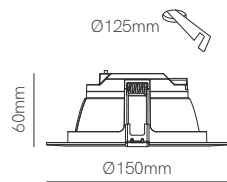

Noi switch

Noi dimmable

Technical Information

Power	14W	14W
Installation	Recessed	Recessed
Color Temperature	Switch 2.700K / 3.200K / 4.000K	3.000K / 4.000K
Lumens	1.320 lm	1.100 lm / 1.320 lm
Material	Polybutylene and Polycarbonate	Polybutylene and Polycarbonate
Finishes	White	White
Code	☐ 5019	☐ 3.000K 3485 ☐ 4.000K 3486

100/277 VAC | CCT SWITCH

220/240 VAC | TRIAC DIMM

3 YEARS WARRANTY | 25.000 HOURS | → | IP 40 | PF >0,9 | CRI ≥80 | | 100° | 50/60 Hz | | +40°C / -20°C | 1/6