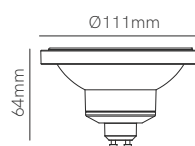

Dole GU10

Technical Information

Power	15W	15W
Color Temperature	2.700K	2.700K / 3.000K / 4.000K
Lumens	1.000 lm	1.050 lm / 1.100 lm / 1.120 lm
Code	3470	2.700K 3467 3.000K 3468 4.000K 3469

3 YEARS WARRANTY | 25.000 HOURS | IP 40 | 220/240 VAC | PF >0,9 | CRI ≥80 | 45° | 50/60 Hz | +40°C / -20°C | 10/30