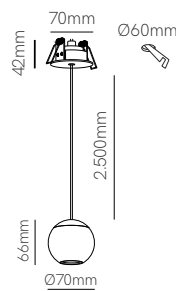

Technical Information

Power	8,5W	8,5W
Installation	Surface	Recessed
Color Temperature	2.700K / 3.000K	2.700K / 3.000K
Lumens	530 lm / 540 lm	530 lm / 540 lm
Material	Aluminium	Aluminium
Finishes	White / Black / Chrome / Rose gold	White / Black / Chrome / Rose gold
Code	☐ 2.700K 4605 ☐ 3.000K 4606 ☒ 2.700K 4607 ☒ 3.000K 4608 ☐ 2.700K 4609 ☐ 3.000K 4610 ☐ 2.700K 4611 ☐ 3.000K 4612	☐ 2.700K 4613 ☐ 3.000K 4614 ☒ 2.700K 4615 ☒ 3.000K 4616 ☐ 2.700K 4617 ☐ 3.000K 4618 ☐ 2.700K 4619

3 YEARS WARRANTY | 26.000 HOURS | IP 20 | 220/240 VAC | UGR <15 | PF >0,6 | CRI ≥93 | 36° | 50/60 Hz | +40°C / -20°C | 1/18