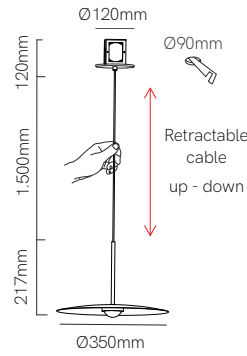

New

Hat surface

Hat recessed

Technical Information

Power	8W	8W
Installation	Surface	Recessed
Color Temperature	2.700K / 3.000K	2.700K / 3.000K
Lumens	835 lm	835 lm
Material	Aluminium	Aluminium
Finishes	White / Black	White / Black

Code	☐ 2.700K 5345	☐ 2.700K 5351
	☐ 3.000K 5346	☐ 3.000K 5352
	☒ 2.700K 5348	☒ 2.700K 5354
	☒ 3.000K 5349	☒ 3.000K 5355

3 YEARS WARRANTY | 30.000 HOURS | → | IP 20 | 220/240 VAC | PF >0,6 | | 83° | 50/60 Hz | +40°C / -20°C | 1/5