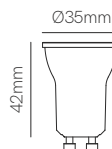

Tutto MR11

Tutto GU10