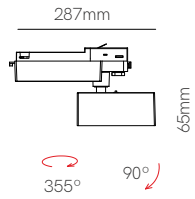

Sono 40W

Sono 60W

*Need Tuya Smart App to work.

Technical Information

Power	40W	60W
Installation	Three Phase Track	Three Phase Track
Color Temperature	Tuya 2.600K - 4.000K	Tuya 2.600K - 4.000K
Lumens	3.130 lm	4.390 lm
Material	Aluminium and polycarbonate	Aluminium and polycarbonate
Finishes	White / Black	White / Black
Code	☐ 4946 ☐ 4947 ☒ Custom RAL	☐ 4950 ☐ 4951 ☒ Custom RAL

Consult delivery terms and conditions.