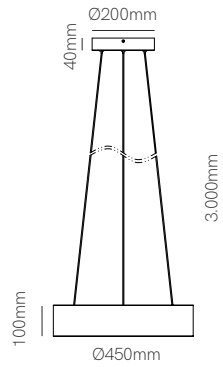

*Need Tuya Smart App to work.

Technical Information

Power	40W	60W
Installation	Surface / Pendant	Surface / Pendant
Color Temperature	Tuya 2.600K - 4.000K	Tuya 2.600K - 4.000K
Lumens	3.400 lm	5.900 lm
Material	Aluminium and polycarbonate	Aluminium and polycarbonate
Finishes	White / Black	White / Black
Code	☐ 4902 ☒ 4903 ☒ Custom RAL ☒ Electrolytic Plating	☐ 4904 ☒ 4905 ☒ Custom RAL ☒ Electrolytic Plating

Consult delivery terms and conditions.

Accessories

Gateway Wifi 4956 ☐

*See page 8 for Gateway additional info.

*Included recessed base (not mounted) and surface base (mounted).

3 YEARS WARRANTY |
30.000 HOURS |
IP 20 |
220/240 VAC |
PF >0,9 |
CRI ≥80 |
|
115° |
50/60 Hz |
+50°C / -20°C |
|
1