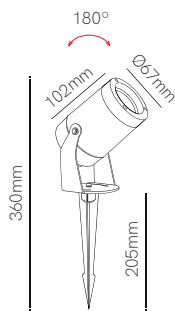

Technical Information

Power	10W	20W
Installation	Floor	Floor
Color Temperature	3.000K	3.000K
Lumens	900 lm	1.500 lm
Material	Aluminium	Aluminium
Finishes	White / Black / Corten	White / Black / Corten
Code	☐ 4894 ☒ 4895 ☒ 4896 <i>New</i>	☐ 4897 ☒ 4898 ☒ 4899 <i>New</i>

*Spike included.

3 YEARS WARRANTY | 20.000 HOURS | → | IP 65 | 100/265 VAC | PF >0,9 | | | CABLE 24CM | 18° | 50/60 Hz | | +40°C / -20°C |