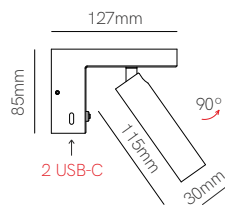

New

Beam

Technical Information

Power	5W
Installation	Surface
Color Temperature	2.700K
Lumens	380 lm / 190 lm / 95 lm
Material	Aluminium
Finishes	White / Black
Code	☐ 5157 ☒ 5158

*Charger by USB-C.

5 YEARS WARRANTY | 30.000 HOURS | IP 20 | 220/240 VAC | PF >0,9 | CRI ≥90 | 40° | 50/60 Hz | USB-C 5V 2A | 3 INTENSITIES | +40°C / -20°C | 1/12