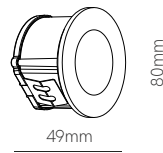

*Integrated driver.

ⓘ Consult delivery terms and conditions.

New

Artis square

Artis round

Recessed box included
107mm x 73mm x 53mm

Recessed box included
67mm x Ø74mm

Surface box included
103mm x 79mm x 57 mm