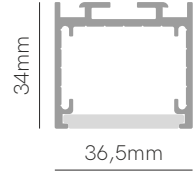

New

Kubo

Equipment

Control accessories pages 282-289.

*Finished luminaire. Includes driver, suspension kit, ceiling suspension, power cable and end caps.

Technical Information

Power	31W / 38W / 46W / 54W
Lumens	3.100 lm - 6.264 lm
Installation	Surface / Pendant
Material	Aluminium
PCB	Rigid / RGB-W Flex

Code	Diffuser (Angle)	Size	CCT (lm/W) - Power/m	Driver	Colour
Code 7	Opal (100°) 5	1.130mm 3	2.700K (100 lm/W) - 27W/m 2	On / Off 1	☐ White (9003) 1
		1.410mm 4	3.000K (105 lm/W) - 27W/m 3	Dali 2	☐ Black (9005) 2
		1.690mm 5	4.000K (111 lm/W) - 27W/m 4	Push 3	☒ Custom RAL C
		1.970mm 6	5.000K (116 lm/W) - 27W/m 5	Casambi 5	☒ Electrolytic Plating
			RGB-W (100 lm/W) - 20W/m 8	Tuya 7	
			2.700-5.500K (105 lm/W) - 40W/m 9		

Code: **7** **5** ☐ ☐ ☐ ☐ ☐ ☐

ⓘ Consult delivery terms and conditions.

*Create your code according to your preferences. RGB-W and CCT 2.700-5.500K only works with driver 5 Casambi and 7 Tuya.