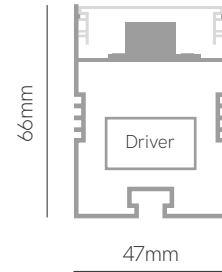

Triton

Control accessories pages 282-289.

*Finished luminaire. Includes power supply, clip rotatable, 2mts power cable and end caps.

Technical Information

Power	21W / 41W / 61W
Lumens	2.625 lm - 8.235 lm
Installation	Surface
Material	Aluminium
PCB	Rigid

Code	Diffuser	Size	CCT (lm/W) - Power/m	Driver	Colour
Code 4	Asymmetric 9 (15°/35°)	420mm 1	2.700K (125 lm/W) - 50W/m 2	On / Off 1	 Black (9005) 2
		820mm 2	3.000K (130 lm/W) - 50W/m 3	Dali 2	 Custom RAL C
		1.220mm 3	4.000K (135 lm/W) - 50W/m 4		

Code: **4** **9**   **2**

Ⓞ Consult delivery terms and conditions.
*Create your code according to your preferences.