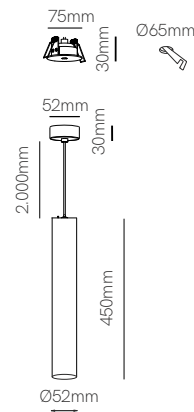

*All versions included surface base (mounted) and recessed base (not mounted).

Technical Information

Installation	Surface / Recessed	Surface / Recessed
Material	Aluminium	Aluminium
Finishes	White / Black / Chrome	White / Black / Chrome
Code	☐ 4465 ☒ 4466 ☐ 4954 ☒ Custom RAL	☐ 4467 ☒ 4468 ☐ 4955 ☒ Custom RAL

ⓘ Consult delivery terms and conditions.

3 YEARS WARRANTY | IP 20 | 220/240 VAC