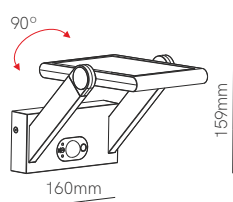

Proa

Technical Information

Power	1,6W
Installation	Surface
Color Temperature	4.000K
Lumens	150 lm
Material	Aluminium
Finishes	White / Black
Code	☐ 3531 ☐ 3532