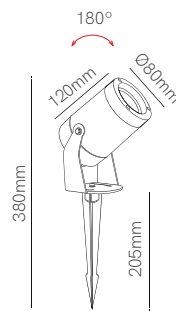

Technical Information

Power	10W	20W
Installation	Floor	Floor
Color Temperature	3.000K	3.000K
Lumens	900 lm	1.500 lm
Material	Aluminium	Aluminium
Finishes	White / Black / Corten	White / Black / Corten
Code	☐ 4894 ☒ 4895 ☒ 4896 <i>New</i>	☐ 4897 ☒ 4898 ☒ 4899 <i>New</i>

*Spike included.

3 YEARS WARRANTY | 20.000 HOURS | → | IP 65 | 100/265 VAC | PF >0,9 | | | CABLE 24CM | 18° | 50/60 Hz | | +40°C / -20°C |