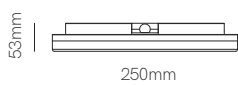

Kora square 20W

Kora square 25W

Technical Information

Power	20W	25W
Installation	Surface	Surface
Color Temperature	Switch 2.700K / 3.200K / 4.000K	Switch 2.700K / 3.200K / 4.000K
Lumens	2.400 lm	3.000 lm
Material	Polybutylene and Polycarbonate	Polybutylene and Polycarbonate
Finishes	White	White
Code	☐ 4831	☐ 4499-V2

3 YEARS WARRANTY | 25.000 HOURS | → | IP 40 | 220/240 VAC | PF >0,9 | CRI ≥80 | | 120° | 50/60 Hz | | +45°C / -25°C | |