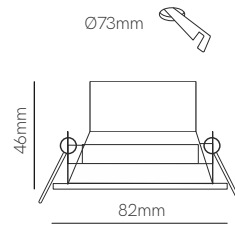

New

New

Luk round IP20

Luk round IP65

Luk square IP65

*IP20 includes GU10 Bulbholder, IP65 includes G5.3 Bulbholder.

Technical Information

Installation	Recessed	Recessed	Recessed
Material	Aluminium	Aluminium	Aluminium
Finishes	White / Black	White / Black	White / Black
Bulbholder	50mm GU10	50mm GU10	50mm GU10
Code	☐ 4758 ☒ 4759 ☒ Custom RAL ☒ Electrolytic Plating	☐ 5214 ☒ 5215 ☒ Custom RAL ☒ Electrolytic Plating	☐ 5216 ☒ 5217 ☒ Custom RAL ☒ Electrolytic Plating
	IP 20	IP 65	IP 65

ⓘ Consult delivery terms and conditions.