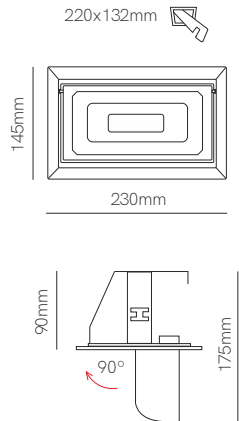

Bonn

Technical Information

Power	40W
Installation	Recessed
Color Temperature	3.000K / 4.100K
Lumens	4.750 lm / 4.800 lm
Material	Aluminium
Finishes	White / Gray

Code	☐ 3.000K 4097
	☐ 4.100K 4096
	☐ 3.000K 4099
	☐ 4.100K 4098
	☒ Custom RAL

ⓘ Consult delivery terms and conditions.

5 YEARS WARRANTY | 30.000 HOURS | → | IP 20 | 220/240 VAC | PF >0,9 | CRI ≥80 | | 100° | 50/60 Hz | | | +40°C / -20°C | 1/12