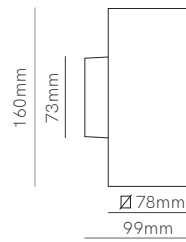

Technical Information

Power	16W	16W
Installation	Surface	Surface
Color Temperature	Switch 2.700K / 3.200K / 4.000K	Switch 2.700K / 3.200K / 4.000K
Lumens	1.800 lm	1.800 lm
Material	Polycarbonate	Polycarbonate
Finishes	White / Black / Corten	White / Black / Corten
Code	☐ 4989 ☒ 4990 ☐ 4991 ☒ Custom RAL	☐ 4992 ☒ 4993 ☐ 4994 ☒ Custom RAL

ⓘ Consult delivery terms and conditions.

3 YEARS WARRANTY | 25.000 HOURS | → | IP 65 | 220/240 VAC | PF >0,9 | CRI ≥80 | | 40° | | 50/60 Hz | | IK06 | +40°C / -20°C | GCT SWITCH | 1/10