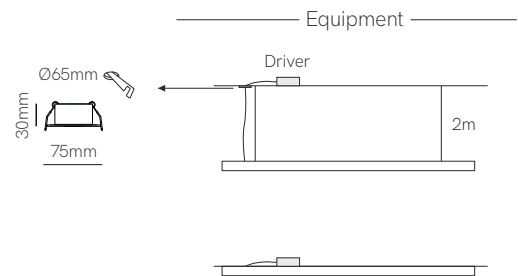

New

Evo mini