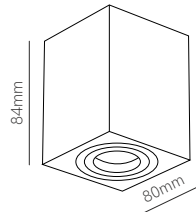

*GU10 Bulbholder included, except 257226C.

Technical Information

Installation	Recessed	Surface
Material	Aluminium	Aluminium
Finishes	White / Black / Brushed alumin.	White / Black
Bulbholder	50mm GU10	50mm GU10
Code	☐ 4476 ☒ 4477 ☐ 257226C ☒ Custom RAL ☒ Electrolytic Plating	☐ 4482 ☒ 4483 ☒ Custom RAL ☒ Electrolytic Plating

1/50

1/20

ⓘ Consult delivery terms and conditions.

3 YEARS WARRANTY | IP 20