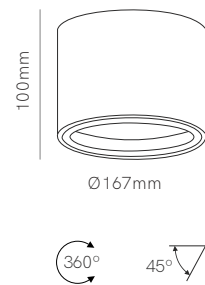

Rings

Avant round

Avant square

Avant surface round

*GU10 Bulbholder included.

Technical Information

Installation	Recessed	Recessed	Surface
Material	Aluminium	Aluminium	Aluminium
Finishes	White / Black	White / Black	White / Black
Bulbholder	111mm GU10	111mm GU10	111mm GU10