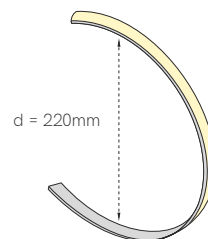

Box 13

*Useful area: 12x3mm.

Compatible led strips p. 294.

Technical Information

Max. power	15W/m
Installation	Surface / flex
Material	Aluminium
Finishes	Aluminium
Code	13113

Accessories

Diffuser PC
Opal 70%
13480

End Cap
13633

End Cap
13623

Clip
Metallic
13330

3 YEARS WARRANTY | IP 20 | 120° | 2m Max | AL 6063