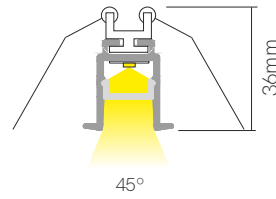

New

Box 95

*Useful area: 12x3mm.

Compatible led strips p. 294.

Technical Information

Max. power	22W/m
Installation	Recessed
Material	Aluminium
Finishes	White / Black / Aluminium

Code	☐ 95121
	☒ 95122
	☐ 95119
	☒ Custom RAL
	☒ Electrolytic Plating

Consult delivery terms and conditions.

Accessories

Opal
Prismatic
☐ 75440

End Cap
☐ 95631
☒ 95632
☐ 95633

End Cap
☐ 95621
☒ 95622
☐ 95623

Clip
Metallic
☒ 24710

3 YEARS WARRANTY | IP 20 | | 2m Max | AL 6063