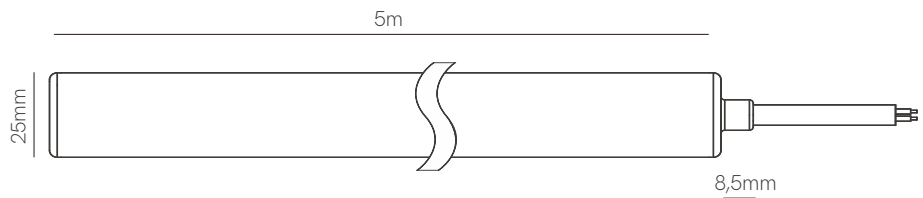

New

Fine SPI-4

Technical Information

V / A / W	24V / 0,83A / 20W/m
IC	SK6812 12MA (12px/m)

Code	Code	Lumens/w	Lumens/m	CCT	IP
SP4437		12,5 lm/w	250 lm/m	RGB	IP67

Accessories

End Cap ■ 25627	End Cap □ 25657-1 ■ 25657-2 ■ 25657	Initial roof Cap □ 25997-1 ■ 25997-2 ■ 25997	Clip ■ 25530	Initial Cap □ 25667-1 ■ 25667-2 ■ 25667	Initial Cap ■ 25637	Tube ■ 25450	Joint with base □ 25227-1 ■ 25227-2 ■ 25227	Suspension kit ■ 25887

*Available in reel of 5 meters. Accessories pages 282-293.

5 YEARS WARRANTY | 20 W/m | 168 LED/m | 24 VDC | 83,3mm | SPI | 5050