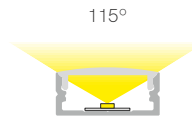

Box 23

*Useful area: 20x6mm.

+ Compatible led strips p. 294.

Technical Information

Max. power	25W/m
Installation	Surface
Material	Aluminium
Finishes	White / Black / Aluminium
Code	☐ 23121 ☒ 23122 ☐ 23119 ☒ Custom RAL ☒ Electrolytic Plating

Consult delivery terms and conditions.

Accessories

Diffuser PC Opal 70% ☐ 23480	End Cap ☐ 23631 ☒ 23632 ☐ 23633	End Cap ☐ 23621 ☒ 23622 ☐ 23623	Clip PC ☐ 23380

3 YEARS WARRANTY | IP 20 | | 2m Max | AL 6063