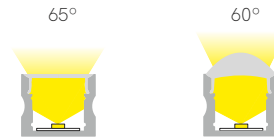

Box 18

*Useful area: 12x10mm.

Compatible led strips p. 294.

Technical Information

Max. power	20W/m
Installation	Surface
Material	Aluminium
Finishes	White / Black / Aluminium
Code	☐ 18121 ☐ 18122 ☐ 18119 ☒ Custom RAL ☒ Electrolytic Plating

ⓘ Consult delivery terms and conditions.

Accessories

Diffuser PC Transp. 90%	Diffuser PC Opal 70%	Diffuser PC Black 50%	Diffuser Silicone	End Cap	End Cap	Diffuser PC Optic 60°	End Cap 60°	End Cap 60°	Clip Metallic	Clip Rotable	Clip PC
☐ 20450	☐ 20440	☒ 20472	Opal 60%	☐ 18631	☐ 18621	Transp. 90%	☐ 18651	☐ 18661	☐ 20330	Metallic	☐ 20380
			☐ 20469	☒ 18632	☒ 18622	☐ 20430	☒ 18652	☒ 18662	☐ 20350	Metallic	☒ 20382
			☐ 20469-15	☐ 18633	☐ 18623		☐ 18653	☐ 18663			

3 YEARS WARRANTY | IP 20 | | 2m Max | AL 6063