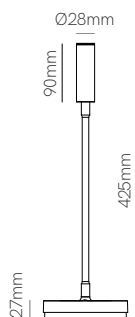

Stem

Technical Information

Power	5W
Installation	Desktop
Color Temperature	2.700K
Lumens	175 lm
Material	Aluminium and polycarbonate
Finishes	White / Black
Code	☐ 4979 ☐ 4981

3 YEARS WARRANTY | 30.000 HOURS | IP 20 | 220/240 VAC | PF >0,45 | CRI ≥90 | 30° | 5W (⚡) | 50/60 Hz | IK06 | +50°C / -20°C | 1/20