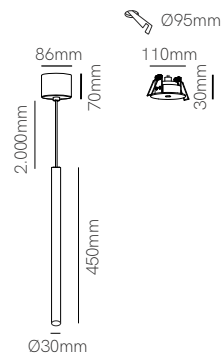

*Need Tuya Smart App to work.

Technical Information

Power	6W	6W
Installation	Surface / Recessed	Surface / Recessed
Color Temperature	Tuya 2.700K - 4.000K	Tuya 2.700K - 4.000K
Lumens	460 lm	460 lm
Material	Aluminium	Aluminium
Finishes	White / Black / Chrome	White / Black / Chrome
Code	☐ 4930 ☒ 4931 ☐ 4932 ☒ Custom RAL	☐ 4750 ☒ 4751 ☐ 4752 ☒ Custom RAL

ⓘ Consult delivery terms and conditions.

Accessories

*See page 8 for Gateway additional info.

*All versions included surface base (mounted) and recessed base (not mounted).

3 YEARS WARRANTY | 30.000 HOURS | IP 20 | 220/240 VAC | UGR <19 | PF >0,9 | CRI ≥90 | 45° | 50/60 Hz | +50°C / -10°C | IK03 | Tuya | 1/10