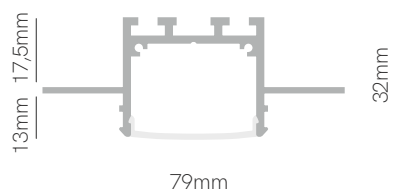

Box 37

40mm x L

*Useful area: 23x20mm.

Compatible led strips p. 294.

Technical Information

Max. power	40W/m
Installation	Trimless
Material	Aluminium
Finishes	White

Code	☐ 37121
	☒ Custom RAL
	☒ Electrolytic Plating

ⓘ Consult delivery terms and conditions.

Accessories

Diffuser PC
Opal 70%
☐ 37480

End Cap
☐ 37621

3 YEARS WARRANTY | IP 40 | | 2m Max | AL 6063