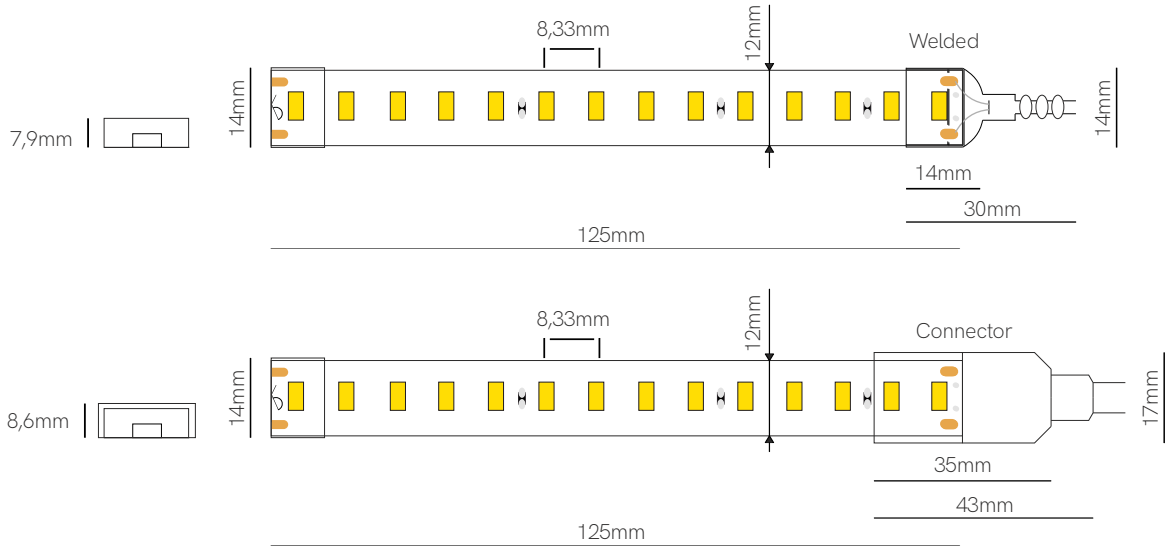

Fine 32 N

Compatible profiles p. 294.

Technical Information

V / A / W 220V / 0,068A / 15W/m

Code	Lumen/w	Lumen/m	CCT	IP
32275-N	100 lm/w	1.500 lm/m	2700K	IP65
32305-N	105 lm/w	1.575 lm/m	3000K	IP65
32405-N	110 lm/w	1.650 lm/m	4000K	IP65
32605-N	110 lm/w	1.650 lm/m	6000K	IP65