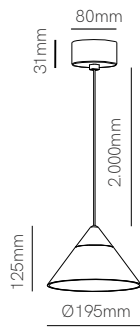

Technical Information

Power
Installation
Color Temperature
Lumens
Material
Finishes

6W
Surface
2.700K / 3.000K
350 lm / 360 lm
Aluminium and acrylic
White-transparent / Black-transparent / Black-gray

6W
Recessed
2.700K / 3.000K
350 lm / 360 lm
Aluminium and acrylic
White-transparent / Black-transparent / Black-gray

Code

4814	△	White-transp.	2.700K
4815	△	White-transp.	3.000K
4816	▲	Black-transp.	2.700K
4817	▲	Black-transp.	3.000K
4818	▲	Black-gray	2.700K
4819	▲	Black-gray	3.000K

4808	△	White-transp.	2.700K
4809	△	White-transp.	3.000K
4810	▲	Black-transp.	2.700K
4811	▲	Black-transp.	3.000K
4812	▲	Black-gray	2.700K
4813	▲	Black-gray	3.000K

3 YEARS WARRANTY | 26.000 HOURS | → | IP 20 | 220/240 VAC | UGR <19 | PF >0,5 | | | | +40°C / -20°C |