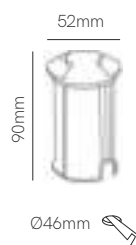

Ina

Dis

Technical Information

Power	2W	2W
Installation	Recessed	Recessed
Color Temperature	3.000K	3.000K
Lumens	55 lm	55 lm
Material	Inox 304	Inox 304
Finishes	Brushed Inox	Brushed Inox
Code	■ 4367	■ 4368

*Recessed box included. Integrated driver.

3 YEARS WARRANTY |
50.000 HOURS |
|
IP 67 |
100/240 VAC |
PF >0,4 |
CRI ≥80 |
|
CABLE 50CM |
50/60 Hz |
|
IK09 |
|
+50°C |
-20°C |
1/50