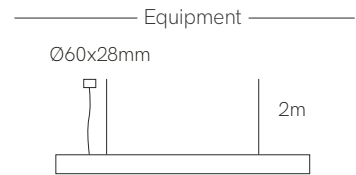

Urban work

Control accessories pages 282-289.

*Finished luminaire. Includes suspension kit, power cable and end caps.

Technical Information

Power	35W / 43W / 51W / 59W / 97,5W
Lumens	3.675 lm - 11.505 lm
Installation	Pendant
Material	Aluminium
PCB	Rigid

Code	Diffuser (Angle)	Size	CCT (lm/W) - Power/m	Driver	Colour
Code 6	Retracted (102°) 3	1.130mm 3	2.700K (105 lm/W) - 31W/m 2	On / Off 1	☐ White (9003) 1
		1.410mm 4	3.000K (112 lm/W) - 31W/m 3	Dali 2	☒ Black (9005) 2
		1.690mm 5	4.000K (118 lm/W) - 31W/m 4	Push 3	☐ Custom RAL C
		1.970mm 6	5.000K (118 lm/W) - 31W/m 5	Casambi 5	☐ Electrolytic Plating
		2.530mm 7			

Code: **6 3** ☐ ☐ ☐ ☐ ☐

Accessories pages 158-159.

Consult delivery terms and conditions.

*Create your code according to your preferences.