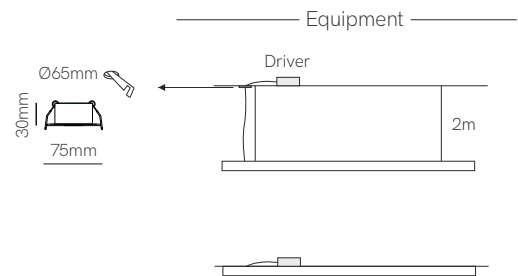

New

Minimus