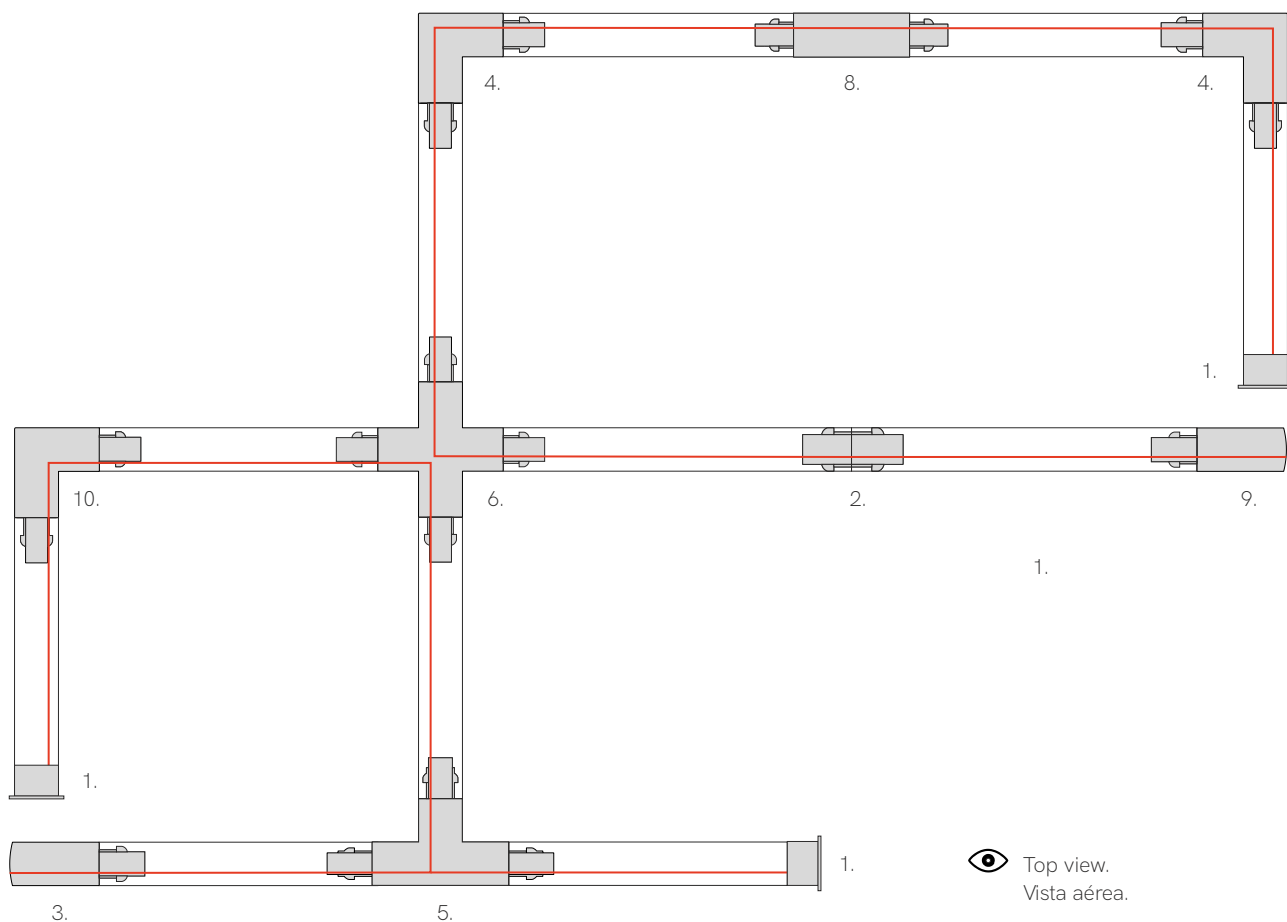

Three phase track recessed accessories

● Allows power input

3 YEARS WARRANTY | IP 20