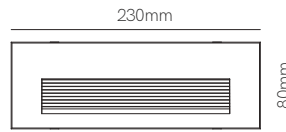

New

Tween surface

Tween recessed

Recessed box included

Technical Information

Power	5W	5W
Installation	Surface	Recessed
Color Temperature	Switch 2.700K / 3.200K / 4.000K	Switch 2.700K / 3.200K / 4.000K
Lumens	360 lm	360 lm
Material	Polycarbonate	Polycarbonate
Finishes	White / Black / Corten	White / Black / Corten
Code	☐ 5196 ☒ 5197 ☐ 5198	☐ 5199 ☒ 5200 ☐ 5201