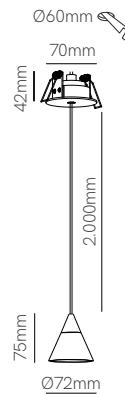

Zoe surface

Zoe recessed

Technical Information

Power	7W	7W
Installation	Surface	Recessed
Color Temperature	2.700K / 3.000K	2.700K / 3.000K
Lumens	360 lm / 370 lm	360 lm / 370 lm
Material	Aluminium	Aluminium
Finishes	White / Black	White / Black