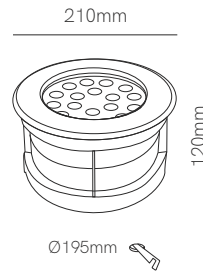

Technical Information

Power	3W	17W
Installation	Recessed	Recessed
Color Temperature	3.000K	3.000K
Lumens	210 lm	1.440 lm
Material	Aluminium	Aluminium
Finishes	Brushed	Brushed
Code	■ 3.000K 4251	■ 3.000K 4135
	PF >0,6 | 1/30	PF >0,9 | 1/8

*Integrated driver. Drainage (min. 300mm).

3 YEARS WARRANTY | 20.000 HOURS | → | IP 65 | 100/277 VAC | CRI ≥80 | | CABLE 24CM | 30° | 50/60 Hz | | +40°C -20°C |