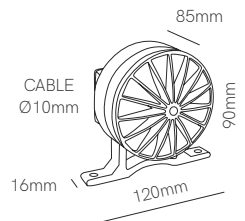

Nik

Technical Information

Power	5W
Installation	Surface
Color Temperature	3.000K / 4.000K
Lumens	340 lm / 350 lm
Material	Aluminium
Finishes	Gray
Code	<table border="0"> <tr> <td>■</td> <td>3.000K</td> <td>4291</td> </tr> <tr> <td>■</td> <td>4.000K</td> <td>4292</td> </tr> </table>

*Integrated driver.

3 YEARS WARRANTY | 20.000 HOURS | IP 65 | 100/277 VAC | PF >0,6 | CRI ≥70 | 5° | 50/60 Hz | IK05 | +40°C / -20°C | 1/40