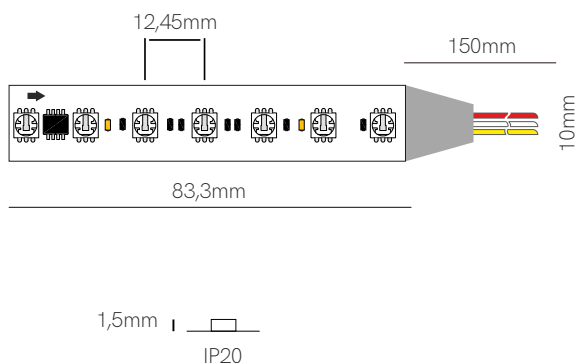

New

Fine SPI-2

+ Compatible profiles p. 294.

Technical Information

V / A / W	24V / 0,58A / 14W/m
IC	SM16703PB (12px/m)

Code	Code	Lumens/w	Lumens/m	CCT	IP
Code	SP2430	37 lm/w	515 lm/m	RGB	IP20

*Available in reel of 5 meters.
Accessories pages 282-293.

|
|
|
|
|
|
|
|