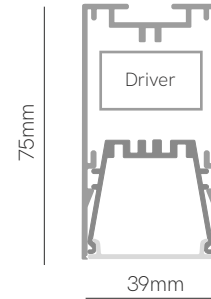

Nexus

Control accessories pages 282-289.

*Finished luminaire. Includes suspension kit, power cable and end caps.

Technical Information

Power	46W / 70W
Lumens	4.830 lm - 7.350 lm
Installation	Pendant
Material	Aluminium
PCB	Rigid

Code	Diffuser (Angle)	Size	CCT (lm/W) - Power/m	Driver	Colour
Code 4	UGR (81°) 4	1.130mm 3	2.700-5.500K (105 lm/W) - 40W/m 9	Casambi 5	White (9003) 1
		1.690mm 5		Tuya 7	Black (9005) 2
				RF Control 9	Gray (9006) 3
					Custom RAL C

Code: **4 4** **9**

ⓘ Consult delivery terms and conditions.

*Create your code according to your preferences. RF included on Driver RF Control.

5 YEARS WARRANTY | 50.000 HOURS | IP 40 | UGR <19 | 230 VAC | PF >0,9 | CRI ≥95 | ⚡ | ⚙️ | 3,37m Max | 🌞 | tuya | 📶 RF