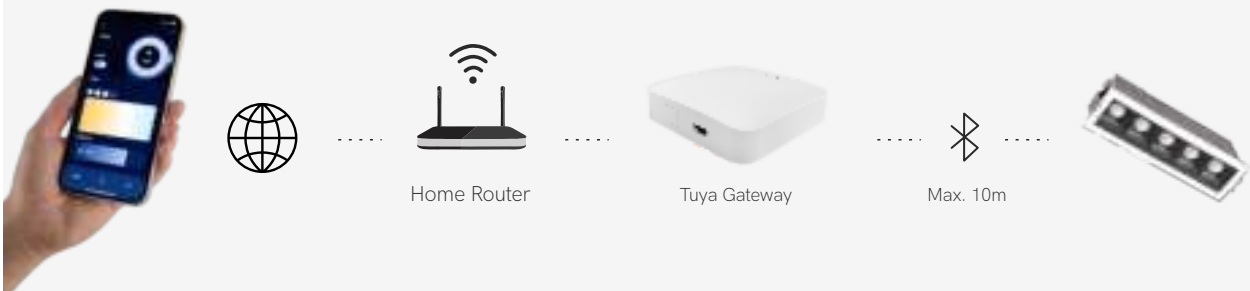

Smart home solution

- On - Off
- Dimmable
- CCT
- Light color
- Group
- Scenes

Add more additional features with Tuya Smart Gateway.

- Schedule day and time
- Control from anywhere via internet
- Voice control with Alexa
- Voice control with Google Home