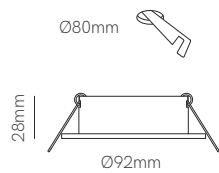

*GU10 Bulbholder included, except 258226C.

Technical Information

Installation	Recessed	Surface
Material	Aluminium	Aluminium
Finishes	White / Black / Brushed alumin.	White / Black
Bulbholder	50mm GU10	50mm GU10
Code	☐ 4478 ☒ 4479 ☒ 258226C ☒ Custom RAL ☒ Electrolytic Plating	☐ 4480 ☒ 4481 ☒ Custom RAL ☒ Electrolytic Plating

1/50

1/20

ⓘ Consult delivery terms and conditions.

3 YEARS WARRANTY | IP 20