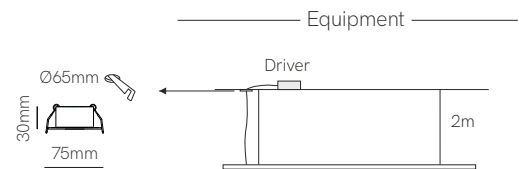

New

Nyneto

Control accessories pages 282-289.

*Finished luminaire. Includes power supply, suspension kit, power cable and end caps.

Technical Information

Power	16W / 20W / 24W / 28W
Lumens	896 lm - 1.848 lm
Installation	Pendant
Material	Aluminium
PCB	Flex

Code	Diffuser	Size	CCT (lm/W) - Power/m	Driver	Colour
Code 8	Opal 8	1.120mm 3	2.700K (56 lm/W) - 15W/m 2	On / Off 1	☐ White (9003) 1
		1.410mm 4	3.000K (61 lm/W) - 15W/m 3	Dali 2	☒ Black (9005) 2
		1.690mm 5	4.000K (66 lm/W) - 15W/m 4	Push 3	Custom RAL C
		1.970mm 6		Casambi 5	
				Tuya 7	

Code: **8 8**

Consult delivery terms and conditions.
*Create your code according to your preferences.