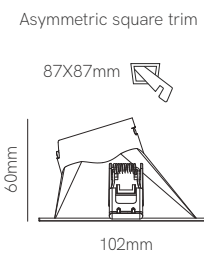

Pulcom asymmetric trim

Technical Information

Power	8W	-	-
Installation	Recessed	Recessed	Recessed
Color Temperature	Switch 2.700K / 3.200K / 4.000K	-	-
Lumens	800 lm	-	-
Material	Polycarbonate	Polycarbonate	Polycarbonate
Finishes	White / Black	White / Black / Wood	White / Black

Code	☐ 4763	☐ round 4761	☐ round asymmetric 4821
	☒ 4764	☒ round 4762	☒ round asymmetric 4822
		☒ round 4935	☐ square asymmetric 4825
		☐ square 4823	☒ square asymmetric 4826
		☒ square 4824	☒ Custom RAL
		☒ Custom RAL	

^① Consult delivery terms and conditions.

3 YEARS WARRANTY | 25.000 HOURS | IP 44 | 220/240 VAC | UGR <19 | PF >0,9 | CRI ≥80 | 38° | 50/60 Hz | IK06 | +40°C / -20°C | 1/5/20