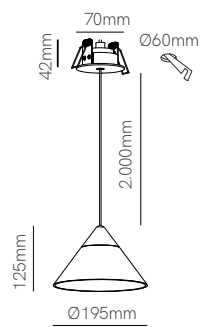

Technical Information

Power
Installation
Color Temperature
Lumens
Material
Finishes

6W
Surface
2.700K / 3.000K
350 lm / 360 lm
Aluminium and acrylic
White-transparent / Black-transparent / Black-gray

6W
Recessed
2.700K / 3.000K
350 lm / 360 lm
Aluminium and acrylic
White-transparent / Black-transparent / Black-gray

Code

4814	△	White-transp.	2.700K
4815	△	White-transp.	3.000K
4816	▲	Black-transp.	2.700K
4817	▲	Black-transp.	3.000K
4818	▲	Black-gray	2.700K
4819	▲	Black-gray	3.000K

4808	△	White-transp.	2.700K
4809	△	White-transp.	3.000K
4810	▲	Black-transp.	2.700K
4811	▲	Black-transp.	3.000K
4812	▲	Black-gray	2.700K
4813	▲	Black-gray	3.000K

3 YEARS WARRANTY | 26.000 HOURS | → | IP 20 | 220/240 VAC | UGR <19 | PF >0,5 | | | | +40°C / -20°C |