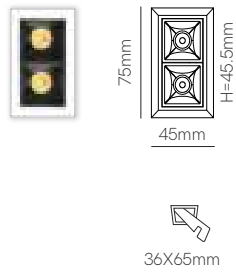

Tram recessed 2