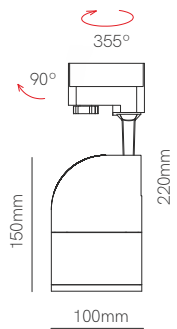

Aston

Technical Information

Power	20W
Installation	Three Phase Track
Color Temperature	Switch 2.700K / 3.200K / 4.000K
Lumens	2.400 lm
Material	Aluminium
Finishes	White / Black

Code	☐ 4439
	☒ 4440
	Custom RAL

Consult delivery terms and conditions.

3 YEARS WARRANTY |
30.000 HOURS |
 → |
IP 20 |
220/240 VAC |
UGR <19 |
PF >0,9 |
CRI ≥80 |
 |
15° 38° 60° |
50/60 Hz |
 +40°C -15°C |
 CCT SWITCH |
1/8