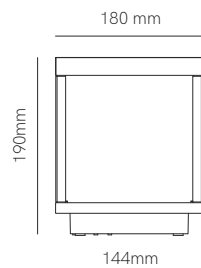

Visor solar