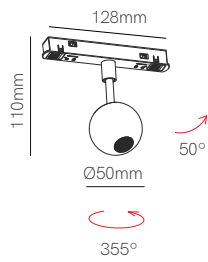

*Need power supply (page 408).

Technical Information

Power	4,5W	8,5W
Installation	Magnet Track	Magnet Track
Color Temperature	2.700K / 3.000K	2.700K / 3.000K
Lumens	315 lm / 325 lm	610 lm / 620 lm
Material	Aluminium	Aluminium
Finishes	White / Black / Chrome / Rose gold	White / Back / Chrome / Rose gold

Code	☐ 2.700K 4581	☐ 2.700K 4573
	☐ 3.000K 4582	☐ 3.000K 4574
	☒ 2.700K 4583	☒ 2.700K 4575
	☒ 3.000K 4584	☒ 3.000K 4576
	☐ 2.700K 4585	☐ 2.700K 4577
	☐ 3.000K 4586	☐ 3.000K 4578
	☐ 2.700K 4587	☐ 2.700K 4579
	☐ 3.000K 4588	☐ 3.000K 4580

UGR <10 | 38°

UGR <15 | 36°

3 YEARS WARRANTY | 26.000 HOURS | IP 20 | 48V DC | CRI >93 | | +40°C / -20°C |