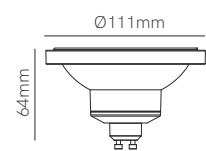

Lynk G53

Lynk GU10

Lynk GU10 dimmable

Technical Information

Power	13W	13W	13W
Color Temperature	2.700K / 3.000K / 4.000K	2.700K / 3.000K / 4.000K	2.700K / 3.000K / 4.000K
Lumens	880 lm / 900 lm / 950 lm	880 lm / 900 lm / 950 lm	880 lm / 900 lm / 950 lm

Code	2.700K	3452	2.700K	3455	2.700K	3464
	3.000K	3453	3.000K	3456	3.000K	3465
	4.000K	3454	4.000K	3457	4.000K	3466

12V
AC/DC

220/240
VAC

220/240
VAC

TRIAC DIMM

3 YEARS WARRANTY | 25.000 HOURS | IP 40 | PF >0,9 | CRI ≥80 | 45° | 50/60 Hz | +40°C / -20°C | 10/30