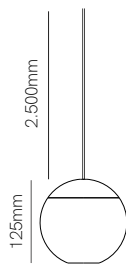

Bora XL suspension

*Base not included. You need to choose a base to complete the installation.

Technical Information

Power	15W
Installation	Surface / Recessed
Color Temperature	Switch 2.700K / 3.200K / 4.000K
Lumens	1.100 lm
Material	Aluminium
Finishes	White / Black

Code	☐ 5086
	☒ 5087
	Custom RAL

Consult delivery terms and conditions.

Accessories

Surface Base 15W
Ø75x33mm
☐ 5122
☒ 5123

Recessed Base 15W
Ø90x22mm / Ø80mm
☐ 5124
☒ 5125

Wire holder
☐ 5106
☒ 5107

Additional wire (1m)
☐ 5128
☒ 5129

Side base / Front base Ø250mm
Side base / Front base Ø280mm
Side base / Front base Ø330mm

*See pages 416 and 418 for available codes of Side base and Front base.

3 YEARS WARRANTY |
30.000 HOURS |
IP 20 |
100/277 VAC |
UGR <19 |
PF >0,9 |
CRI ≥93 |
 |
38° |
50/60 Hz |
 +45°C / -20°C |
 CCT SWITCH |
 1/20