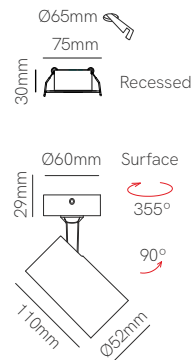

Piccolo track

Piccolo base

Technical Information

Power	9,5W	9,5W
Installation	Three Phase Track	Surface / Recessed
Color Temperature	Switch 2.700K / 3.200K / 4.000K	Switch 2.700K / 3.200K / 4.000K
Lumens	1.300 lm	1.300 lm
Material	Aluminium	Aluminium
Finishes	White / Black	White / Black
Code	☐ 4437 ☐ 4438 ☒ Custom RAL	☐ 4833 ☐ 4834 ☒ Custom RAL

ⓘ Consult delivery terms and conditions.
*Surface and recessed base included with Piccolo base.

3 YEARS WARRANTY | 30.000 HOURS | IP 20 | 220/240 VAC | UGR <19 | PF >0,9 | CRI ≥80 | ⚡ | 15° / 38° / 60° | 50/60 Hz | 🌡️ +50°C / -20°C | CCT SWITCH | AKZO NOBEL | 1/20