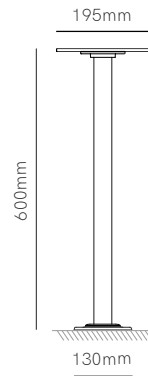

Clos 8W base 60cm

Clos 16W base 60cm

*Need Clos (page 561).

Technical Information

Installation	Surface / Floor	Surface / Floor
Material	Aluminium	Aluminium
Finishes	White / Black / Corten	White / Black / Corten
Code	☐ 4885 ☒ 4886 ☒ 4887	☐ 4891 ☒ 4892 ☒ 4893