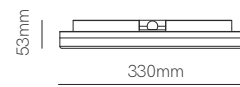

Technical Information

Power	20W	25W
Installation	Surface	Surface
Color Temperature	Switch 2.700K / 3.200K / 4.000K	Switch 2.700K / 3.200K / 4.000K
Lumens	2.400 lm	3.000 lm
Material	Polybutylene and Polycarbonate	Polybutylene and Polycarbonate
Finishes	White	White
Code	☐ 4832	☐ 4500-V2

3 YEARS WARRANTY | 25.000 HOURS | → | IP 40 | 220/240 VAC | PF >0,9 | CRI ≥80 | 120° | 50/60 Hz | IK08 | +45°C / -25°C | CCT SWITCH | 1/5