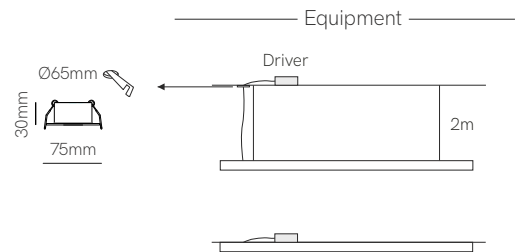

New

Evo R

Control accessories pages 282-289.

*Finished luminaire. Includes driver, suspension kit, ceiling suspension, power cable and end caps.

Technical Information

Power	38W / 56W / 74W
Lumens	3.458 lm - 8.954 lm
Installation	Surface / Pendant
Material	Aluminium
PCB	Rigid

Code	Diffuser (Angle)	Size	CCT (lm/W) - Power/m	Driver	Colour
Code 3	Black Slats (60°) N	1.170mm 2	2.700K (91-104 lm/W) - 34W/m 2	On / Off 1	☐ White (9003) 1
	White Slats (60°) P	1.730mm 4	3.000K (96-109 lm/W) - 34W/m 3	Dali 2	☐ Black (9005) 2
		2.290mm 6	4.000K (103/121 lm/W) - 34W/m 4	Push 3 ⓘ	☐ Custom RAL C
				Casambi 5	

Code: **3** ■ ■ ■ ■ ■

ⓘ Consult delivery terms and conditions.
*Create your code according to your preferences.