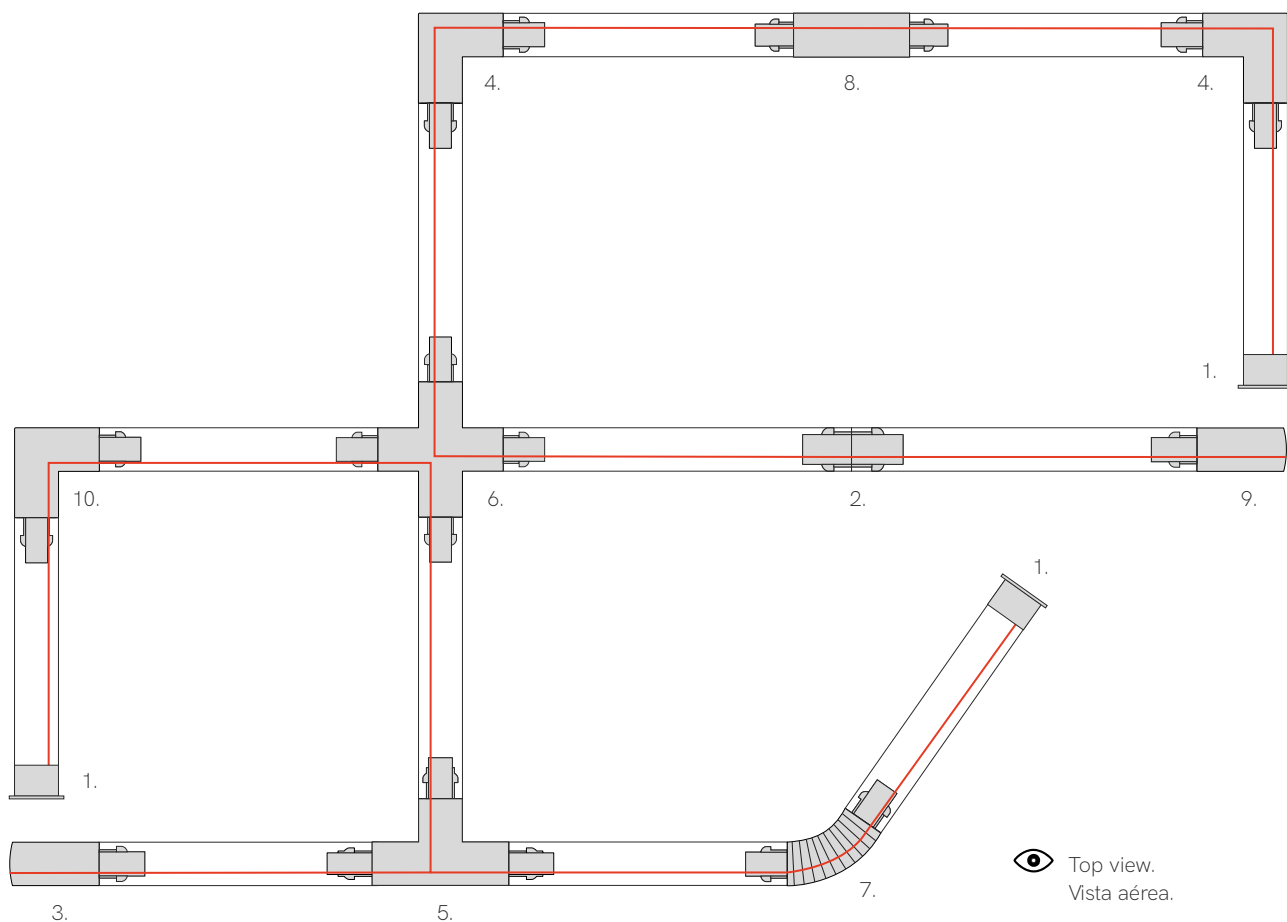

Three phase track surface accessories

● Allows power input

3 YEARS WARRANTY | IP 20