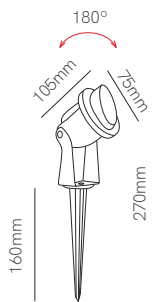

Fade

Technical Information

Power	5W
Installation	Floor
Color Temperature	3.000K
Lumens	450 lm
Material	Aluminium
Finishes	Black / Corten
Code	 3580 4924

*Spike included.

3 YEARS WARRANTY |
35.000 HOURS |
IP 65 |
100/277 VAC |
PF >0,6 |
CRI ≥80 |
CABLE 24CM |
45° |
50/60 Hz |
IK05 |
+40°C / -20°C |
1/50