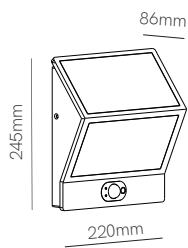

Egna

Technical Information

Power	3W
Installation	Surface
Color Temperature	4.000K
Lumens	250 lm
Material	Aluminium
Finishes	White / Black
Code	☐ 3587 ☐ 3592

3 YEARS WARRANTY BATTERY 2-YEARS | 25.000 HOURS | 5-6 HOURS | 11% 20H. 100% 2-3H. | 4.500 mAh | IP 54 | CRI ≥80 | 120° | IK08 | +45°C -25°C | PIR SENSOR | ON OFF | 1/8