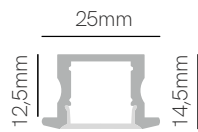

Box 17

65°

*Useful area: 12x10mm.

Compatible led strips p. 294.

Technical Information

Max. power	20W/m
Installation	Recessed
Material	Aluminium
Finishes	White / Black / Aluminium
Code	☐ 17121 ☒ 17122 ☐ 17119 ☒ Custom RAL ☒ Electrolytic Plating

ⓘ Consult delivery terms and conditions.