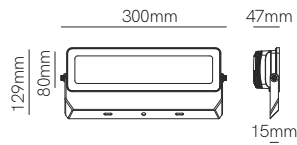

Wech

Technical Information

Power	10W
Installation	Portable
Color Temperature	Switch 3.000K / 4.000K / 5.000K
Lumens	600 lm
Material	Aluminium & Polycarbonate
Finishes	White / Black
Code	☐ 5004 ☒ 5005

Clamp, lyre and charger included.