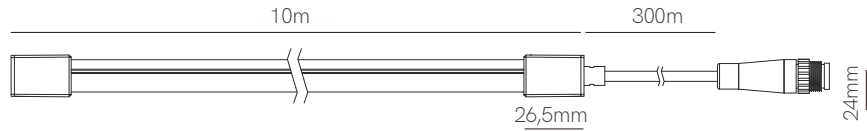

Fine 74

- 2.700K
- 3.000K
- 4.000K
- RGB

Technical Information

V / A / W 24V / 0,41A / 10W/m

Code	Code	Lumens/w	Lumens/m	CCT	IP
	74277	59 lm/w	590 lm/m	2700K	IP67
	74307	62 lm/w	620 lm/m	3000K	IP67
	74407	65 lm/w	650 lm/m	4000K	IP67
	74437	22 lm/w	220 lm/m	RGB	IP67

Accessories

- End Cap
  ☐ 74967-L2
  ☐ 74967-L4
- End Cap
  ☐ 74967-2
  ☐ 74967-4
- End Cap
  ☐ 74627-2
  ☐ 74627-4
- End Cap
  ☐ 74637
- Clip
  20,2x16,8x12,5mm
  ☐ 77330
- Clip
  1000x19,2x17,8mm
  ☐ 77119
- Clip
  1000x26,4x18mm
  ☐ 77350
- Extension cable
  ☐ 77946 (Mono)
  ☐ 77920 (RGB)

*Available in reel of 10 meters. Accessories pages 282-293.

5 YEARS WARRANTY | 10 W/m | 140 LED/m | 96 LED/m (RGB) | 24 VDC | | 50mm / 55,5mm (RGB) | | 2835 | 4040 (RGB) | CRI >90 | | |