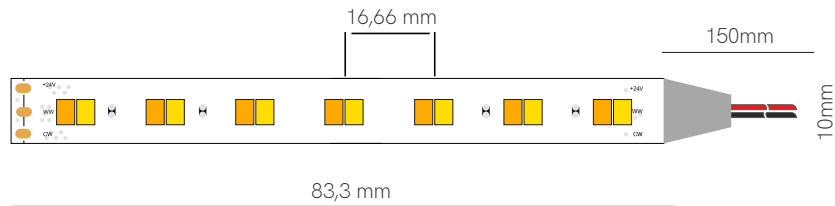

Fine 42

Compatible profiles p. 294.

Technical Information

V / A / W 24V / 0,8A / 19,2W/m

Code	Code	Lumens/w	Lumens/m	CCT	IP
	42360	90 lm/w	1.728 lm/m	1.800-4.000K	IP20
	42365	90 lm/w	1.728 lm/m	1.800-4.000K	IP65

Accessories

- End Cap
  20635
- End Cap
  20625
- Joint
  13,57x11,63x3,5mm
  20230
- Joint
  13,57x11,63x4,7mm
  20130
- Joint
  24,3x14,6x7,7mm
  20235
- Joint
  24,3x14,6x7,7mm
  20135

*Available in reel of 5 or 25 meters. Accessories pages 282-293.

5 YEARS WARRANTY | 19,2 W/m | 168 LED/m | CRI ≥90 | III | 24 VDC | 83,3mm | | 2835