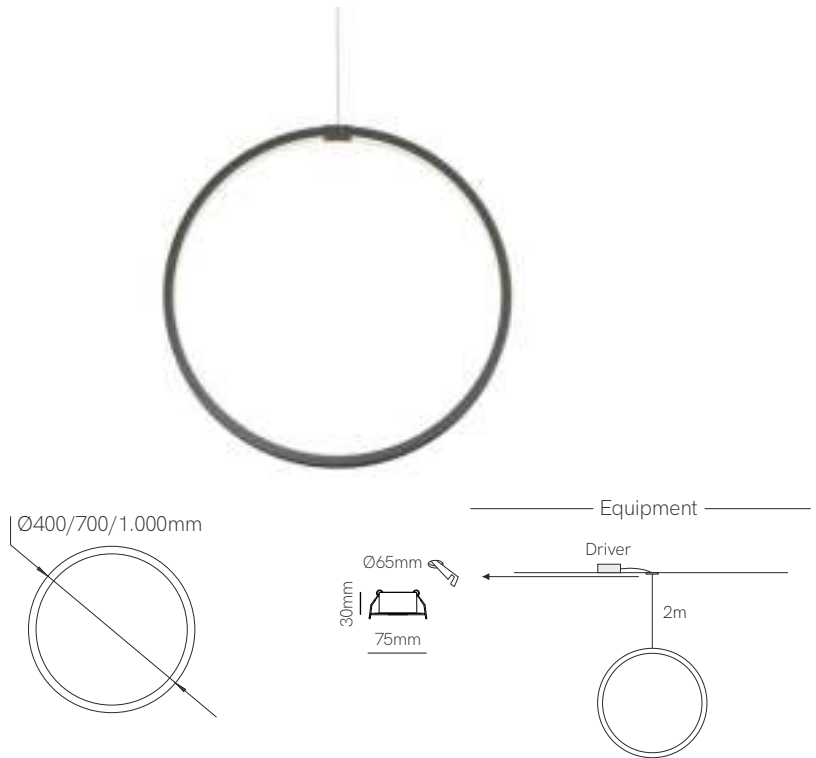

New

Circus

Control accessories pages 282-289.

*Finished luminaire. Includes power supply, suspension kit and power cable.

Technical Information

Power	26W / 44W / 63W
Lumens	1.560 lm - 4.536 lm
Installation	Pendant
Material	Aluminium
Material	Flex

Code	Diffuser	Size	CCT (lm/W) - Power/m	Driver	Colour
Code 1	Opal 0	400mm 2	2.700K (60 lm/W) - 22W/m 2	On / Off 1	☐ White (9003) 1
		700mm 4	3.000K (66 lm/W) - 22W/m 3	Dali 2	☐ Black (9005) 2
		1.000mm 6	4.000K (72 lm/W) - 22W/m 4	Push 3	☐ Matt Gold 4
			RGB-W (50 lm/W) - 22W/m 8	Casambi 5	☐ Silver 5
			2.700-5.500K (70 lm/W) - 22W/m 9	Tuya 7	☐ Custom RAL C
					☐ Electrolytic Plating

Code: **1 0** ☐ ☐ ☐ ☐ ☐

Consult delivery terms and conditions.

*Create your code according to your preferences. RGB-W and CCT 2.700-5.500K only works with driver 5 Casambi and 7 Tuya.