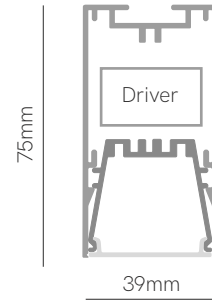

Time

Control accessories pages 282-289.

Technical Information

Power	31W / 46W / 69W
Lumens	3.472 lm - 9.384 lm
Installation	Surface / Pendant
Material	Aluminium
PCB	Rigid

Code	Diffuser (Angle)	Size	CCT (lm/W) - Power/m	Driver	Colour
Code 8	UGR (81°) 3	1.130mm 3	2.700K (112 lm/W) - 27W/m 2	On / Off 1	☐ White (9003) 1
	Opal (112°) 5	1.690mm 5	3.000K (128 lm/W) - 27W/m 3	Dali 2	☐ Black (9005) 2
		2.530mm 7	4.000K (136 lm/W) - 27W/m 4	Push 3	☐ Gray (9006) 3
			5.000K (136 lm/W) - 27W/m 5	Casambi 5	☐ Custom RAL C
					☐ Electrolytic Plating

Code: **8** ☐ ☐ ☐ ☐ ☐ ☐

*Create your code according to your preferences.

Consult delivery terms and conditions.

Accessories

End caps ☐ 40741 ☐ 40742 ☐ 40743	Joint 180° ☐ 40770	Joint 90° ☐ 40990	Wall bracket ☐ 40851 ☐ 40852 ☐ 40853	Trimless ☐ 40339	Base 3x0,75 (2,5m) Ø60x28mm ☐ 40881 ☐ 40882 ☐ 40883	Base 5x0,5 (2,5m) Ø60x28mm ☐ 40991 ☐ 40992 ☐ 40993	Ceiling suspension ☐ 40780	Suspension kit ☐ 40790 (2m)

Accessories pages 158-159.