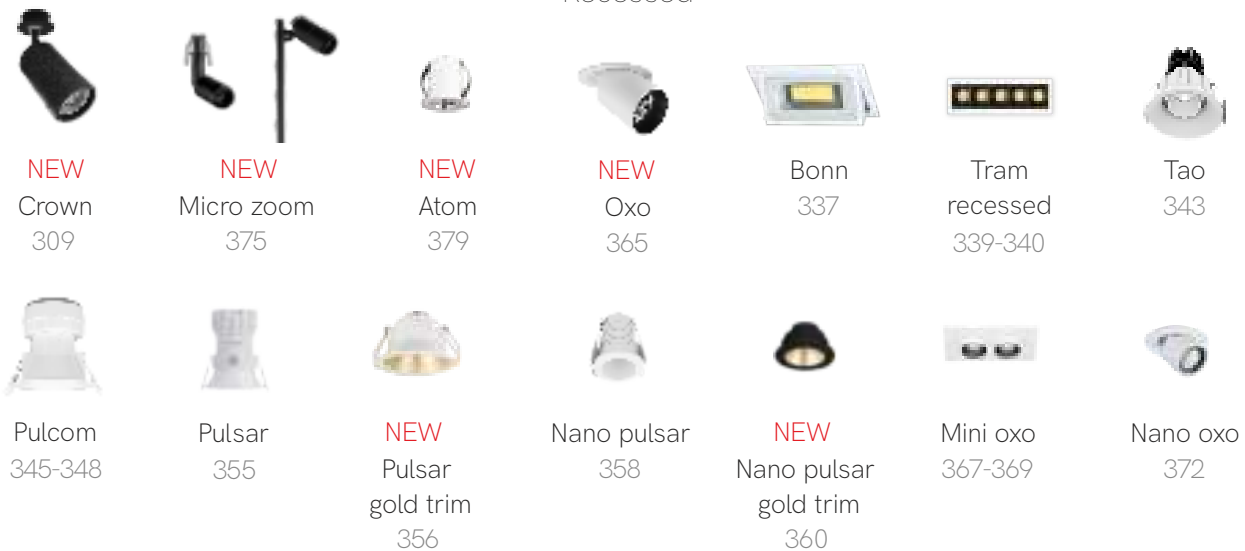

Technical lighting

298

Three phase track

Surface

Recessed

Decorative lighting

380

Magnet track 48V