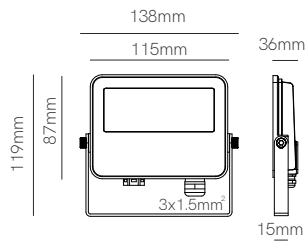

Technical Information

Power	10W	20W
Installation	Surface	Surface
Color Temperature	Switch 3.000K / 4.000K / 5.000K	Switch 3.000K / 4.000K / 5.000K
Lumens	1.200 lm	2.400 lm
Material	Aluminium	Aluminium
Finishes	White / Black / Gray	White / Black / Gray
Code	☐ 4679 ☒ 4680 ☐ 4681	☐ 4682 ☒ 4683 ☐ 4684

Accessories

3 YEARS WARRANTY | 25.000 HOURS | → | IP 65 | 180/260 VAC | PF >0,9 | CRI ≥80 | | 115° | 50/60 Hz | | +45°C / -20°C | AKZO NOBEL | CCT SWITCH | >1KV