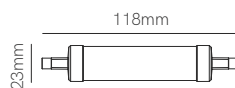

Lineal tubular 5W R7S

Lineal tubular 9W R7S

Lineal tubular 9W R7S
dimmable

Technical Information

Power	5W	9W	9W
Color Temperature	3.000K / 4.000K	3.000K / 4.000K	3.000K / 4.000K
Lumens	561 lm / 574 lm	935 lm / 1.000 lm	935 lm / 1.000 lm
Code	3.000K 140026-C3T 4.000K 140026-F4T	3.000K 141 123-TC3 4.000K 141 123-TF4	3.000K 141123-TC3D 4.000K 141123-TF4D

3 YEARS WARRANTY

3 YEARS WARRANTY

4 YEARS WARRANTY TRIAC DIMM

25.000 HOURS | IP 40 | 220/240 VAC | PF >0,8 | CRI ≥80 | 360° | 50/60 Hz | +40°C / -20°C | 6/30