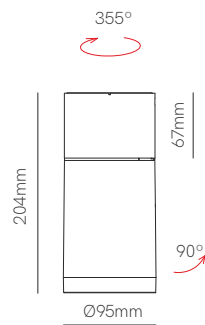

Nox

Technical Information

Power	30W
Installation	Surface
Color Temperature	Switch 2.700K / 3.200K / 4.000K
Lumens	2.460 lm
Material	Aluminium
Finishes	White / Black

Code	☐ 4241-N
	☐ 4242-N
	Custom RAL

Consult delivery terms and conditions.

Accessories

Included with:
4241-N

Included with:
4241-N / 4242-N

3 YEARS WARRANTY |
30.000 HOURS |
15° / 24° / 40° |
IP 20 |
220/240 VAC |
UGR <19 |
PF >0,9 |
CRI ≥94 |
|
50/60 Hz |
+50°C / -20°C |
CCT SWITCH |
1/8