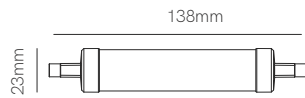

HQI tubular RX7S

HQI tubular G12

HQI tubular E27

Technical Information

Power	13W	10W	10W
Color Temperature	3.000K / 4.000K	3.000K / 4.000K	3.000K / 4.000K
Lumens	1.320 lm / 1.375 lm	1.000 lm / 1.030 lm	1.000 lm / 1.030 lm
Code	3.000K 592063-TC 4.000K 592063-TF	3.000K 592063-G12/3 4.000K 592063-G12/4	3.000K 3570 4.000K 3571

3 YEARS WARRANTY | 25.000 HOURS | IP 40 | 220/240 VAC | PF >0,8 | CRI ≥80 | 360° | 50/60 Hz | +40°C / -20°C