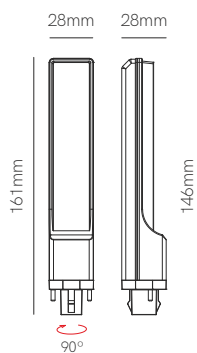

Cala 9W G24

Cala 10W G24

Technical Information

Power	9W	10W
Color Temperature	3.000K / 4.000K	3.000K / 4.000K
Lumens	880 lm / 935 lm	1.100 lm / 1.155 lm
Code	3.000K 582L015-C3 4.000K 582L015-F4	3.000K 582L015-C3B 4.000K 582L015-F4B

3 YEARS WARRANTY | 25.000 HOURS | IP 40 | 220/240 VAC | PF >0,8 | CRI ≥80 | 135° | 50/60 Hz | +40°C -20°C | 10/50