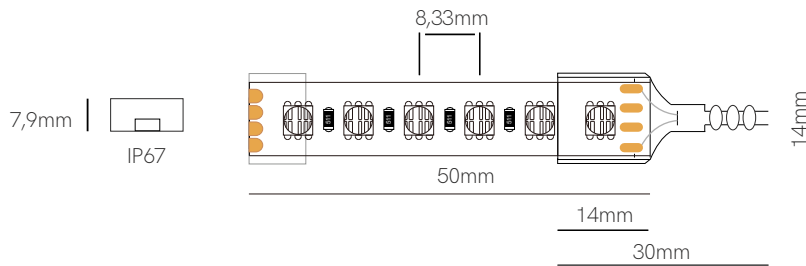

New

Fine 54

Compatible profiles p. 294.

Technical Information

V / A / W 24V / 0,6A / 14W/m

Code	Lumens/w	Lumens/m	CCT	IP
54460	50 lm/w	700 lm/m	RGB	IP20
54467	45 lm/w	630 lm/m	RGB	IP67

*Available in reel of 5 meters.

Accessories pages 282-293.

5 YEARS WARRANTY | 14 W/m | 120 LED/m | 24 VDC | | 50mm | 4040