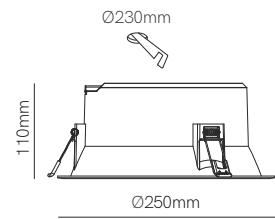

Technical Information

Power	15W	25W	35W
Installation	Recessed	Recessed	Recessed
Color Temperature	Switch 3.000K / 4.000K / 5.000K	Switch 3.000K / 4.000K / 5.000K	Switch 3.000K / 4.000K / 5.000K
Lumens	1.300 lm	2.625 lm	3.100 lm
Material	Polybutylene and Polycarbonate	Polybutylene and Polycarbonate	Polybutylene and Polycarbonate
Finishes	White / Black	White / Black	White

Code	☐ 4766	☐ 4236	☐ 5030
	☒ 4987	☒ 4988	☒ Custom RAL
	☒ Custom RAL	☒ Custom RAL	
	UGR <19	UGR <19	

Ⓢ Consult delivery terms and conditions.

3 YEARS WARRANTY | 25.000 HOURS | → | IP 40 | 220/240 VAC | PF >0,9 | CRI ≥85 | | 90° | 50/60 Hz | | | +40°C / -20°C | |