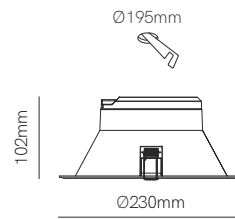

Technical Information

Power	15W	25W	35W
Installation	Recessed	Recessed	Recessed
Color Temperature	Switch 3.000K / 4.000K / 5.000K	Switch 3.000K / 4.000K / 5.000K	Switch 3.000K / 4.000K / 5.000K
Lumens	1.300 lm	2.625 lm	3.100 lm
Material	Polybutylene and Polycarbonate	Polybutylene and Polycarbonate	Polybutylene and Polycarbonate
Finishes	White / Black	White / Black	White

Code	☐ 4766	☐ 4236	☐ 5030
	☒ 4987	☒ 4988	☒ Custom RAL
	☒ Custom RAL	☒ Custom RAL	
	UGR <19	UGR <19	

Ⓢ Consult delivery terms and conditions.

3 YEARS WARRANTY | 25.000 HOURS | → | IP 40 | 220/240 VAC | PF >0,9 | CRI ≥85 | | 90° | 50/60 Hz | | | +40°C / -20°C | |