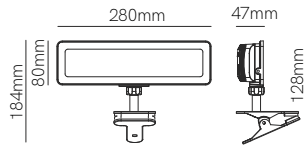

Wech

Technical Information

Power	10W
Installation	Portable
Color Temperature	Switch 3.000K / 4.000K / 5.000K
Lumens	600 lm
Material	Aluminium & Polycarbonate
Finishes	White / Black
Code	☐ 5004 ☒ 5005

Clamp, lyre and charger included.