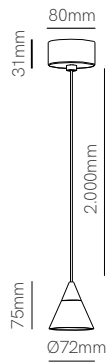

Zoe surface

Zoe recessed

Technical Information

Power	7W	7W
Installation	Surface	Recessed
Color Temperature	2.700K / 3.000K	2.700K / 3.000K
Lumens	360 lm / 370 lm	360 lm / 370 lm
Material	Aluminium	Aluminium
Finishes	White / Black	White / Black