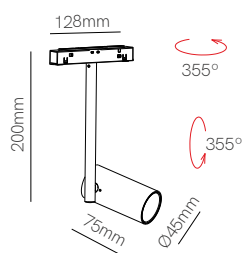

Dot 48V

*Need power supply (page 408).

Technical Information

Power	11W
Installation	Magnet Track
Color Temperature	2.700K / 3.000K
Lumens	680 lm / 690 lm
Material	Aluminium
Finishes	White / Black

Code	☐	2.700K	4768
	☐	3.000K	4769
	☒	2.700K	4770
	☒	3.000K	4771
		Custom RAL	

ⓘ Consult delivery terms and conditions.

3 YEARS WARRANTY | 26.000 HOURS | IP 20 | 48V DC | UGR <19 | CRI ≥90 | 35° | +40°C / -20°C | 1/20