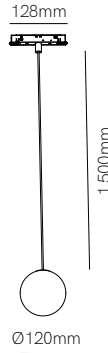

New

Sphere 48V

Sphere suspension 48V

*Need power supply (page 408).

Technical Information

Power	8W	8W
Installation	Magnet Track	Magnet Track
Color Temperature	2.700K / 3.000K	2.700K / 3.000K
Lumens	255 lm	255 lm
Material	Aluminium and glass	Aluminium and glass
Finishes	White / Black	White / Black

Code	☐ 2.700K 5369	☐ 2.700K 5375
	☐ 3.000K 5370	☐ 3.000K 5376
	☒ 2.700K 5372	☒ 2.700K 5378
	☒ 3.000K 5373	☒ 3.000K 5379

3 YEARS WARRANTY | 30.000 HOURS | → | IP 20 | 48V DC | UGR <19 | CRI ≥90 | 360° | +40°C / -20°C | 1/12