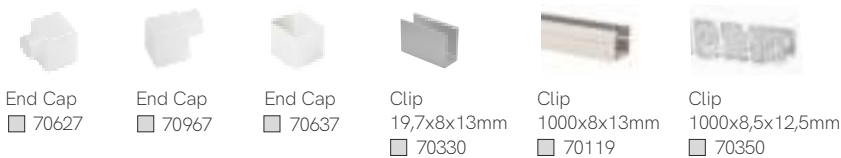

Accessories