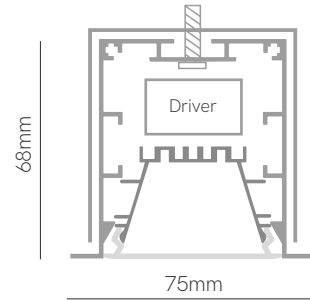

Urban E

63mm x L

Control accessories pages 282-289.

*Spring clips included.

Technical Information

Power	46W / 57W / 69W / 80W / 103W
Lumens	5.152 lm - 14.008 lm
Installation	Recessed
Material	Aluminium
PCB	Rigid

Code	Diffuser (Angle)	Size	CCT (lm/W) - Power/m	Driver	Colour
Code 3	UGR (78°) 4	1.130mm 3	2.700K (112 lm/W) - 40W/m 2	On / Off 1	☐ White (9003) 1
	Opal (112°) 5	1.410mm 4	3.000K (128 lm/W) - 40W/m 3	Dali 2	☐ Black (9005) 2
		1.690mm 5	4.000K (136 lm/W) - 40W/m 4	Push 3	☐ Gray (9006) 3
		1.970mm 6	5.000K (136 lm/W) - 40W/m 5	Casambi 5	☐ Custom RAL C
		2.530mm 7	2.700-5.500K (105 lm/W) - 40W/m 9	Tuya 7	☐ Electrolytic Plating

Code: **3** ■ ■ ■ ■ ■

ⓘ Consult delivery terms and conditions.

*Create your code according to your preferences. CCT 2.700-5.500K only works with driver 5 Casambi and 7 Tuya.

Accessories

End caps
☐ 40731
☒ 40732
☐ 40733

Joint 180°
☒ 40220

Joint 90°
☒ 40550

Accessories pages 158-159.