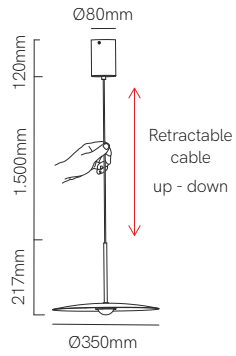

New

Hat surface

Hat recessed

Technical Information

Power	8W	8W
Installation	Surface	Recessed
Color Temperature	2.700K / 3.000K	2.700K / 3.000K
Lumens	835 lm	835 lm
Material	Aluminium	Aluminium
Finishes	White / Black	White / Black

Code	☐ 2.700K 5345	☐ 2.700K 5351
	☐ 3.000K 5346	☐ 3.000K 5352
	☒ 2.700K 5348	☒ 2.700K 5354
	☒ 3.000K 5349	☒ 3.000K 5355

3 YEARS WARRANTY | 30.000 HOURS | → | IP 20 | 220/240 VAC | PF >0,6 | | 83° | 50/60 Hz | +40°C / -20°C | 1/5