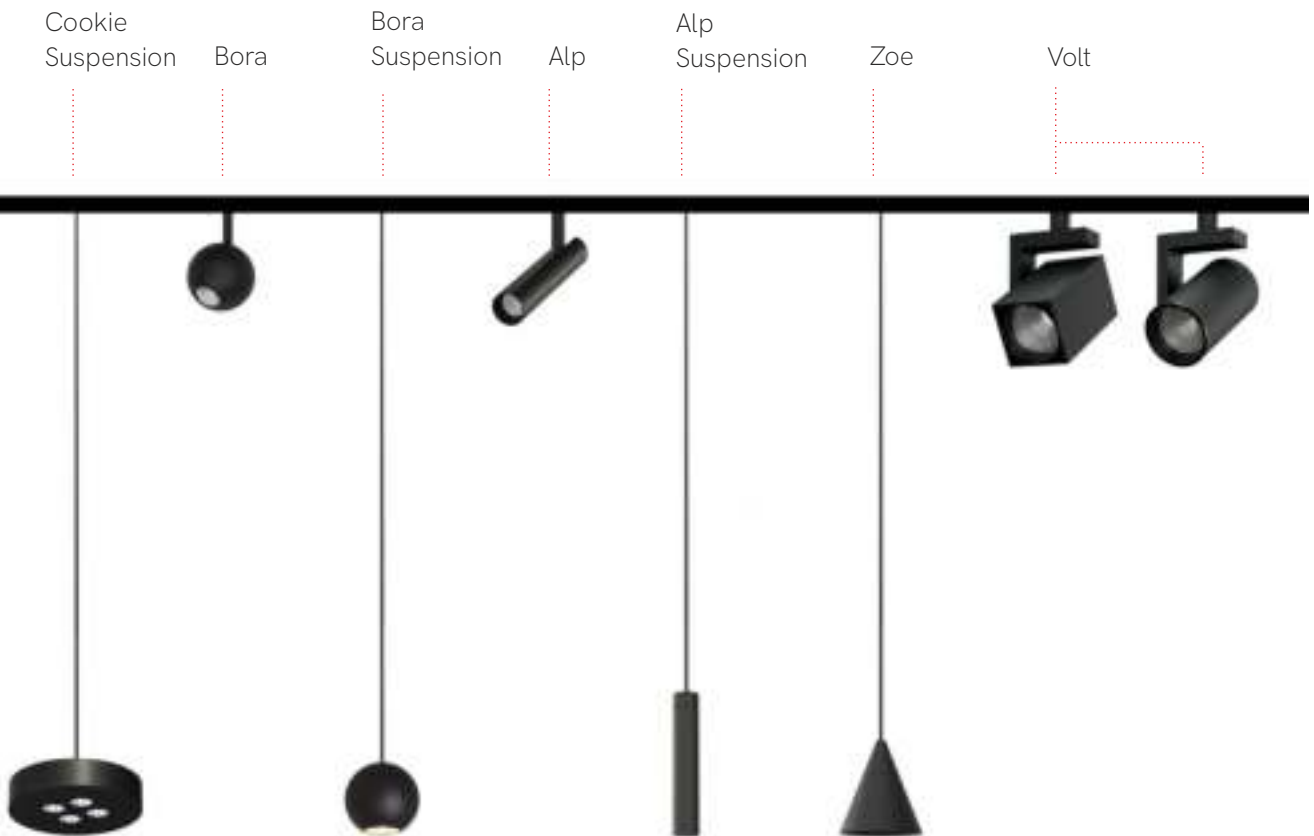

48V Magnet Track

Beneito Faure expands the collection for magnetic track and incorporates the curved track, a current trend in decorative lighting.

Thanks to the magnetized system, the spotlights are easily coupled and illuminate when they come into contact with the track.

Beneito Faure amplía la colección para carril magnético e incorpora el carril curvo, tendencia actual en iluminación decorativa.

Gracias al sistema imantado los focos se acoplan de forma sencilla y se iluminan cuando entran en contacto con el carril.