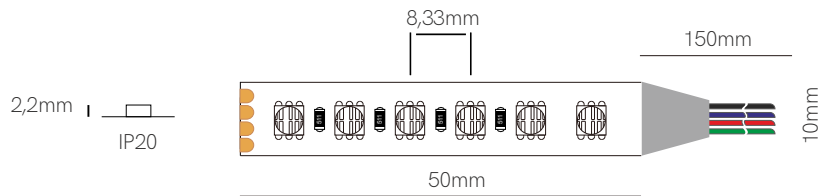

New

Fine 54

Compatible profiles p. 294.

Technical Information

V / A / W 24V / 0,6A / 14W/m

Code	Lumens/w	Lumens/m	CCT	IP
54460	50 lm/w	700 lm/m	RGB	IP20
54467	45 lm/w	630 lm/m	RGB	IP67

*Available in reel of 5 meters.

Accessories pages 282-293.

5 YEARS WARRANTY | 14 W/m | 120 LED/m | 24 VDC | | 50mm | 4040