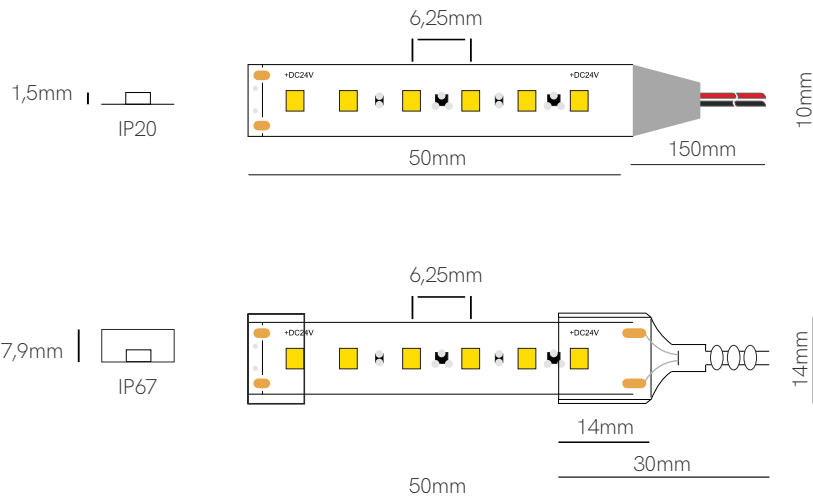

Accessories

Joint
□ 20049

Joint
□ 20249

*Available in reel of 5 meters.

Accessories pages 282-293.

5 YEARS WARRANTY | 10 W/m | 204 LED/m | CRI ≥90 | III | 24 VDC | 29,4mm | | 2216

Fine 51

+ Compatible profiles p. 294.