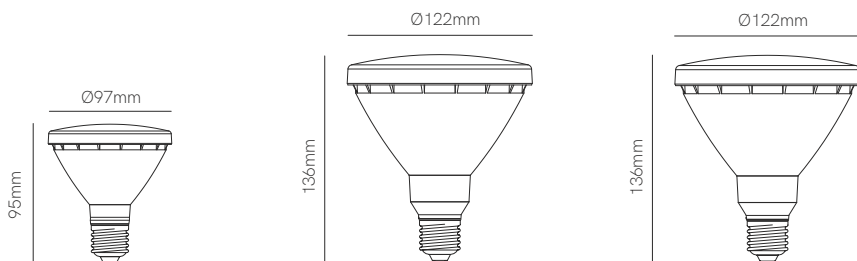

Par 30 E27   Par 38 3.000K E27   Par 38 Green E27

Technical Information

Power	10W	15W	15W
Color Temperature	3.000K	3.000K	Green
Lumens	660 lm	1.100 lm	190 lm
Code	171160P30-C	171160P38(N)-C	3579
	45°	30°	30°

3 YEARS WARRANTY | 25.000 HOURS | IP 65 | 220/240 VAC | PF >0,8 | CRI ≥80 | 50/60 Hz | +40°C -20°C | 10/40