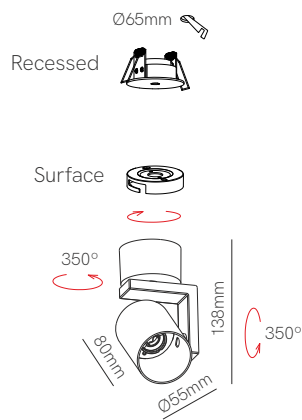

Volt round 3 GU10

*Included surface base (mounted) and recessed base (not mounted).

Technical Information

Installation	Surface / Recessed	Surface / Recessed
Material	Aluminium	Aluminium
Finishes	White / Black	White / Black
Code	☐ 5049 ☒ 5050 ☒ Custom RAL	☐ 5051 ☒ 5052 ☒ Custom RAL

ⓘ Consult delivery terms and conditions.