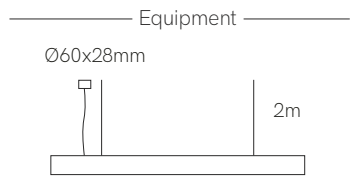

Urban fly

Control accessories pages 282-289.

*Finished luminaire. Includes suspension kit, power cable and end caps.

Technical Information

Power	2x14W / 3x14W / 4x14W / 6x14W
Lumens	3.640 lm - 11.424 lm
Installation	Pendant
Material	Aluminium
PCB	Rigid

Code	Diffuser (Angle)	Size (Power)	CCT (lm/W)	Driver	Colour
Code 6	Optical (50°) 9	1.130mm (28W) 4	3.000K (130 lm/W) 3	On / Off 1	☐ White (9003) 1
		1.690mm (42W) 5	4.000K (136 lm/W) 4	Dali 2	☒ Black (9005) 2
		1.130mm (56W) New 7		Push 3	Custom RAL C
		1.690mm (84W) New 8		Casambi 5	Electrolytic Plating

Code: **6 9** ☐ ☐ ☐ ☐ ☐

Accessories pages 158-159.

Consult delivery terms and conditions.

*Create your code according to your preferences.