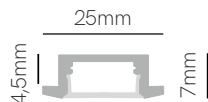

Box 15

*Useful area: 12x5mm.

Compatible led strips p. 294.

Technical Information

Max. power	20W/m
Installation	Recessed
Material	Aluminium
Finishes	White / Black / Aluminium

Code	☐ 15121
	☒ 15122
	☐ 15119
	Custom RAL
	Electrolytic Plating

Consult delivery terms and conditions.

Accessories

Diffuser PC Transp. 90%	Diffuser PC Opal 70%	Diffuser PC Black 50%	Diffuser Silicone Opal 60%	End Cap	End Cap
☐ 20450	☐ 20440	☒ 20472	☐ 20469 ☐ 20469-15	☐ 15631 ☒ 15632 ☐ 15633	☐ 15621 ☒ 15622 ☐ 15623

3 YEARS WARRANTY | IP 20 | | 2m Max | AL 6063