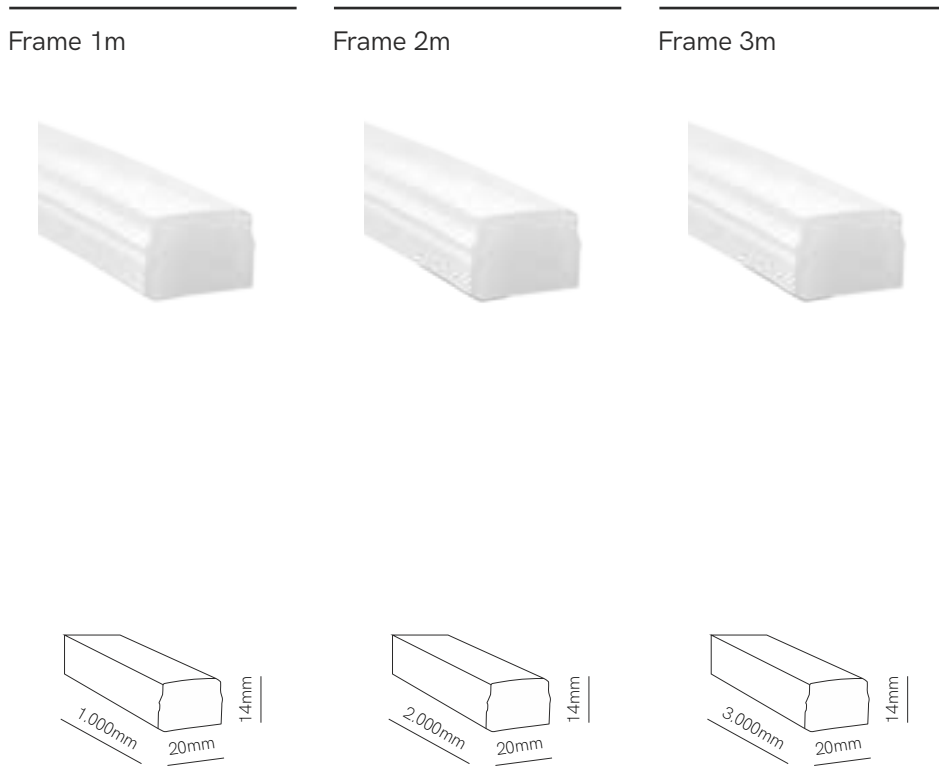

New

*Need power supply (page 408).

Technical Information

Power	10W	20W	30W
Installation	Outdoor Track	Outdoor Track	Outdoor Track
Color Temperature	2.700K / 3.000K	2.700K / 3.000K	2.700K / 3.000K
Lumens	680 lm	1.400 lm	2.055 lm
Material	Silicone	Silicone	Silicone
Code	☐ 2.700K 5400 ☐ 3.000K 5401	☐ 2.700K 5402 ☐ 3.000K 5403	☐ 2.700K 5404 ☐ 3.000K 5405

3 YEARS WARRANTY | 30.000 HOURS | IP 65 | 48V DC | CRI ≥90 | III | 100° | 125mm | IK06 | +45°C / -20°C | 1/15