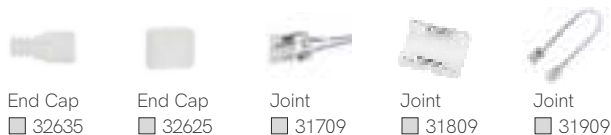

Accessories

*Available in reel of 5 meters.

Accessories pages 282-293.

5 YEARS WARRANTY | 12 W/m | 512 LED/m | CRI ≥90 | III | 24 VDC | 62,5mm | | COB