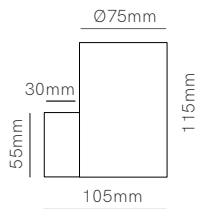

ⓘ Consult delivery terms and conditions.

3 YEARS WARRANTY | IP 20 | 1/20

Zio wall

Zio wall dual

*GU10 Bulbholder included.

Technical Information

Installation	Surface	Surface
Material	Aluminium	Aluminium
Finishes	White / Black / Corten	White / Black / Corten
Bulbholder	50mm GU10	50mm GU10
Code	<input type="checkbox"/> 5012 <input type="checkbox"/> 5013 <input type="checkbox"/> 5014 <input type="checkbox"/> Custom RAL	<input type="checkbox"/> 5015 <input type="checkbox"/> 5016 <input type="checkbox"/> 5017 <input type="checkbox"/> Custom RAL