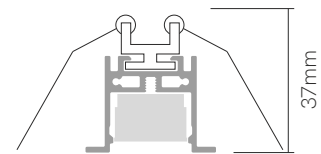

New

Evo E

Control accessories pages 282-289.

*Finished luminaire. Includes driver, spring clips, power cable and end caps.

Technical Information

Power	10W / 21W / 31W / 42W / 52W / 63W / 73W
Lumens	910 lm - 8.833 lm
Installation	Recessed
Material	Aluminium
PCB	Rigid

Code	Diffuser (Angle)	Size	CCT (lm/W) - Power/m	Driver	Colour
Code 5	Black Slats (60°) N	280mm 1	2.700K (91-104 lm/W) - 34W/m 2	On / Off 1	☐ White (9003) 1
	White Slats (60°) P	560mm 2	3.000K (96-109 lm/W) - 34W/m 3	Dali 2	☒ Black (9005) 2
		840mm 3	4.000K (104-121 lm/W) - 34W/m 4	Push 3	☒ Custom RAL C
		1.120mm 4		Casambi 5	
		1.400mm 5			
		1.680mm 6			
		1.960mm 7			

Code: **5** ☐ ☐ ☐ ☐ ☐ ☐

Consult delivery terms and conditions.
*Create your code according to your preferences.