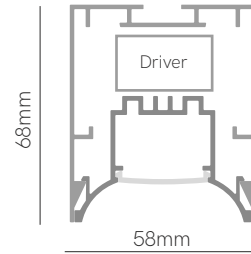

Urban work

Control accessories pages 282-289.

*Finished luminaire. Includes suspension kit, power cable and end caps.

Technical Information

Power	35W / 43W / 51W / 59W / 97,5W
Lumens	3.675 lm - 11.505 lm
Installation	Pendant
Material	Aluminium
PCB	Rigid

Code	Diffuser (Angle)	Size	CCT (lm/W) - Power/m	Driver	Colour
Code 6	Retracted (102°) 3	1.130mm 3	2.700K (105 lm/W) - 31W/m 2	On / Off 1	☐ White (9003) 1
		1.410mm 4	3.000K (112 lm/W) - 31W/m 3	Dali 2	☒ Black (9005) 2
		1.690mm 5	4.000K (118 lm/W) - 31W/m 4	Push 3	☐ Custom RAL C
		1.970mm 6	5.000K (118 lm/W) - 31W/m 5	Casambi 5	☐ Electrolytic Plating
		2.530mm 7			

Code: **6 3** ☐ ☐ ☐ ☐ ☐

Accessories pages 158-159.

Consult delivery terms and conditions.

*Create your code according to your preferences.