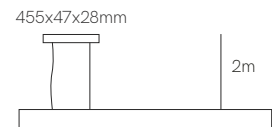

Tubi

Equipment

Control accessories pages 282-289.

*Finished luminaire. Includes suspension kit, power cable and end caps (aluminium).

Technical Information

Power	35W / 44W / 53W / 62W
Lumens	3.500 lm - 8.432 lm
Installation	Pendant
Material	Aluminium
PCB	Rigid

Code	Diffuser (Angle)	Size	CCT (lm/W) - Power/m	Driver	Colour
Code 7	Opal (270°) 1	1.130mm 3	2.700K (100 lm/W) - 31W/m 2	On / Off 1	☐ White (9003) 1
		1.410mm 4	3.000K (128 lm/W) - 31W/m 3	Dali 2	☐ Black (9005) 2
		1.690mm 5	4.000K (136 lm/W) - 31W/m 4	Push 3	☒ Custom RAL C
		1.970mm 6	5.000K (136 lm/W) - 31W/m 5	Casambi 5	
			RGB-W (100 lm/W) - 31W/m 8	Tuya 7	
			2.700-5.500K (105 lm/W) - 31W/m 9		

Code: **7** **1** ☐ ☐ ☐ ☐

ⓘ Consult delivery terms and conditions.

*Create your code according to your preferences. RGB-W and CCT 2.700-5.500K only works with driver 5 Casambi and 7 Tuya.