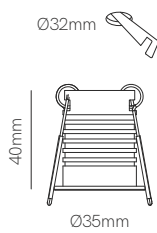

1/20

1/50

1/50

ⓘ Consult delivery terms and conditions.

3 YEARS WARRANTY

Nano pulsar round

Nano pulsar square

Technical Information