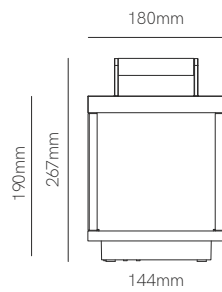

Visor

Technical Information

Power	5W
Installation	Portable
Color Temperature	3.000K
Lumens	460 lm / 230 lm / 46 lm
Material	Aluminium
Finishes	White / Corten
Code	☐ 3929 ☒ 3931

*Charger by USB. Charger included.

3 YEARS WARRANTY BATTERY 2 YEARS | 30.000 HOURS | → | POWER BANK | 6,5 HOURS | 5/11/25 HOURS | 3,7V USB | 7.800 mAh | IP 65 | CRI ≥80 | 120° | IK05 | 3 INTENSITIES | +45°C / -20°C | 1/4