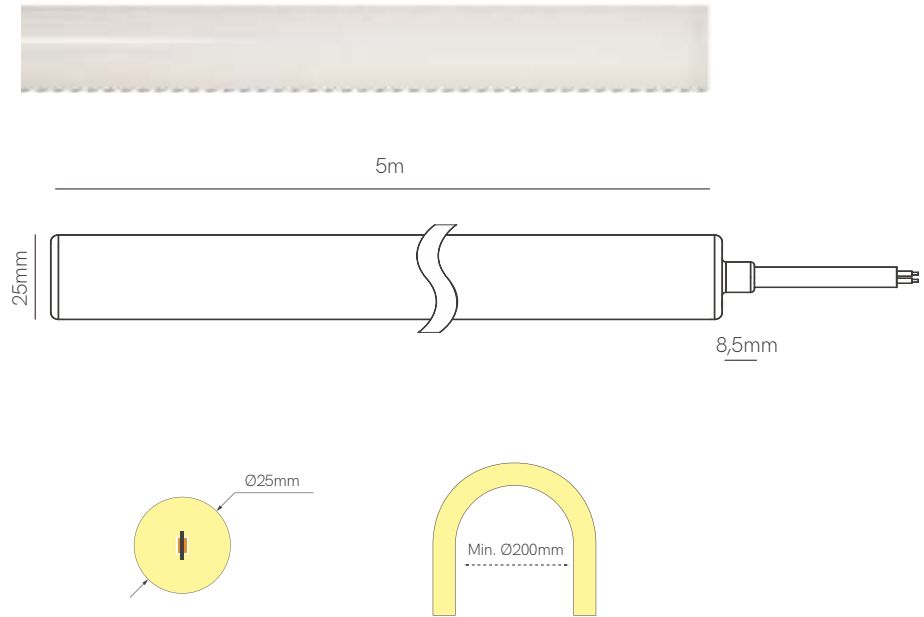

Fine 25

Technical Information

V / A / W 24V / 0,83A / 20W/m

Code	Lumens/w	Lumens/m	CCT	IP
25247	60 lm/w	1.200 lm/m	2400K	IP67
25277	65 lm/w	1.300 lm/m	2700K	IP67
25307	69 lm/w	1.380 lm/m	3000K	IP67
25407	73 lm/w	1.460 lm/m	4000K	IP67
25367	70 lm/w	1.400 lm/m	2700K-6500K	IP67
25467	41 lm/w	820 lm/m	RGB	IP67

*Available in reels of 1,5m, 3m and 5 meters.