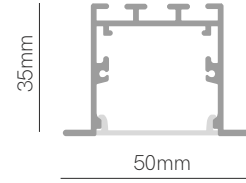

Kubo E

Control accessories pages 282-289.

*Finished luminaire. Includes driver, spring clips, power cable and end caps.

Technical Information

Power	31W / 38W / 46W / 54W
Lumen	3.100 lm - 6.264 lm
Installation	Recessed
Material	Aluminium
PCB	Rigid / RGB-W Flex

Code	Diffuser (Angle)	Size	CCT (lm/W) - Power/m	Driver	Colour
Code 5	Opal (100°) 5	1.130mm 3	2.700K (100 lm/W) - 27W/m 2	On / Off 1	☐ White (9003) 1
		1.410mm 4	3.000K (105 lm/W) - 27W/m 3	Dali 2	☒ Black (9005) 2
		1.690mm 5	4.000K (111 lm/W) - 27W/m 4	Push 3	☒ Custom RAL C
		1.970mm 6	5.000K (116 lm/W) - 27W/m 5	Casambi 5	
			RGB-W (100 lm/W) - 20W/m 8	Tuya 7	
			2.700-5.500K (105 lm/W) - 40W/m 9		

Code: **5** **5** ☐ ☐ ☐ ☐ ☐

Consult delivery terms and conditions.

*Create your code according to your preferences. RGB-W and CCT 2.700-5.500K only works with driver 5 Casambi and 7 Tuya.