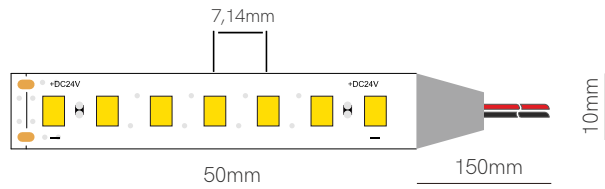

Accessories

*Available in reel of 5 or 50 meters. Accessories pages 282-293.

3 YEARS WARRANTY | 15 W/m | 112 LED/m | | CRI ≥80 | 220/240 VAC | 125mm | TRIAC DIMM | 2835

Fine 44

MEAT STRIP

FISH STRIP

FRUIT STRIP