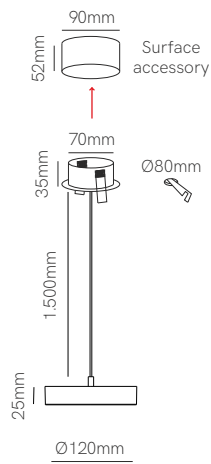

New

Cookie suspension

*Includes surface and recessed base.

Technical Information

Power	12W
Installation	Surface / Recessed
Color Temperature	Switch 2.700K / 3.200K / 4.000K
Lumens	985 lm
Material	Aluminium
Finishes	White / Black

Code	☐ 5183
	☒ 5184
	Custom RAL

Consult delivery terms and conditions.

3 YEARS WARRANTY | 30.000 HOURS | IP 20 | 100/277 VAC | UGR <19 | PF >0,9 | CRI ≥90 | | 38° | 50/60 Hz | TRIAC DIMM | +40°C / -20°C | CCT SWITCH | 1/20