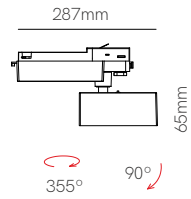

Sono 40W

Sono 60W

*Need Tuya Smart App to work.

Technical Information

Power	40W	60W
Installation	Three Phase Track	Three Phase Track
Color Temperature	Tuya 2.600K - 4.000K	Tuya 2.600K - 4.000K
Lumens	3.130 lm	4.390 lm
Material	Aluminium and polycarbonate	Aluminium and polycarbonate
Finishes	White / Black	White / Black
Code	☐ 4946 ☐ 4947 ☒ Custom RAL	☐ 4950 ☐ 4951 ☒ Custom RAL

Consult delivery terms and conditions.