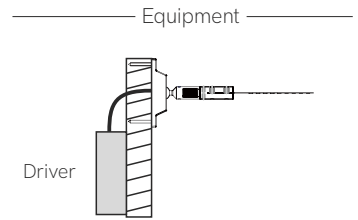

New

Horizon