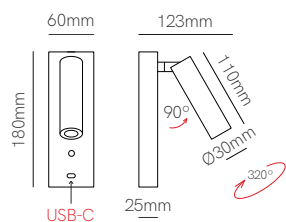

New

Pure

Technical Information

Power	4W
Installation	Surface
Color Temperature	2.700K
Lumens	155 lm / 80 lm / 40 lm
Material	Aluminium
Finishes	White / Black
Code	☐ 5159 ☐ 5160

*Charger by USB.

3 YEARS WARRANTY | 30.000 HOURS | IP 20 | 220/240 VAC | PF >0,5 | USB-C 5V 2A | CRI ≥90 | 30° | 50/60 Hz | 3 INTENSITIES | +40°C / -20°C | 1/20