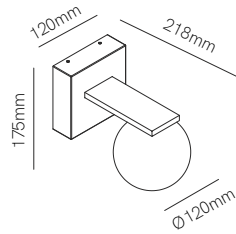

Code: **9** **7** **4**

Consult delivery terms and conditions.
*Create your code according to your preferences.

New

Sphere wall

Sphere Alp wall

Technical Information

Power	9W	20W
Installation	Magnet Surface	Surface
Color Temperature	2.700K / 3.000K	2.700K / 3.000K
Lumens	465 lm	680 lm
Material	Aluminium and glass	Aluminium and glass
Finishes	White / Black	White / Black