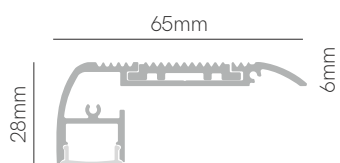

New

Box 67

*Useful area: 12x3mm.