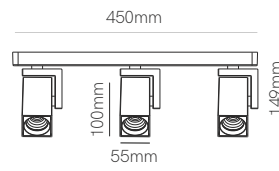

Volt round 3

Volt square 3

Technical Information

Power	24W	24W
Installation	Surface	Surface
Color Temperature	Switch 2.700K / 3.200K / 4.000K	Switch 2.700K / 3.200K / 4.000K
Lumens	1.700 lm	1.700 lm
Material	Aluminium	Aluminium
Finishes	White / Black	White / Black
Code	☐ 5045 ☒ 5046 ☐ Custom RAL	☐ 5047 ☒ 5048 ☐ Custom RAL

ⓘ Consult delivery terms and conditions.

3 YEARS WARRANTY | 30.000 HOURS | → | IP 20 | 100/277 VAC | PF >0,9 | | 38° | IK06 | 50/60 Hz | +45°C / -20°C | CCT SWITCH | 1/10