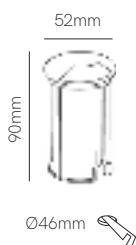

Ina

Dis

Technical Information

Power	2W	2W
Installation	Recessed	Recessed
Color Temperature	3.000K	3.000K
Lumens	55 lm	55 lm
Material	Inox 304	Inox 304
Finishes	Brushed Inox	Brushed Inox
Code	■ 4367	■ 4368

*Recessed box included. Integrated driver.

3 YEARS WARRANTY |
50.000 HOURS |
|
IP 67 |
100/240 VAC |
PF >0,4 |
CRI ≥80 |
|
CABLE 50CM |
50/60 Hz |
|
IK09 |
|
+50°C |
-20°C |
1/50