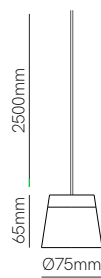

Lievo suspension

*Base not included. You need to choose a base to complete the installation.

Technical Information

Power	8W
Installation	Surface / Recessed
Color Temperature	Switch 2.700K / 3.200K / 4.000K
Lumens	570 lm
Material	Aluminium
Finishes	White / Black

Code	☐ 5088
	☐ 5089
	Custom RAL

Consult delivery terms and conditions.

Accessories

Surface Base 8W Ø75x33mm ☐ 5118 ☐ 5119	Recessed Base 8W Ø90x22mm / Ø80mm ☐ 5120 ☐ 5121	Wire holder ☐ 5106 ☐ 5107	Additional wire (1m) ☐ 5128 ☐ 5129	Side base / Front base Ø250mm Side base / Front base Ø280mm Side base / Front base Ø330mm

*See pages 416 and 418 for available codes of Side base and Front base.

3 YEARS WARRANTY	30.000 HOURS	IP 20	100/277 VAC	UGR <19	PF >0,9	CRI ≥93	38°	50/60 Hz	+45°C -20°C	CCT SWITCH	1/20