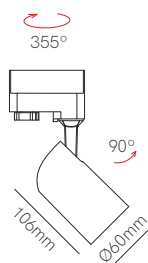

Technical Information

Installation	Three Phase Track	Surface / Recessed
Material	Aluminium	Aluminium
Finishes	White	White
Code	☐ 4435 ☒ Custom RAL	☐ 4433 ☒ Custom RAL

Consult delivery terms and conditions.