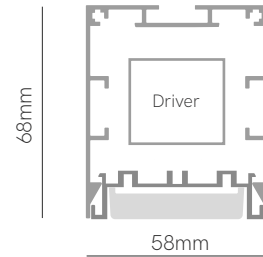

Urban market

Control accessories pages 282-289.

Technical Information

Power	45W / 55,5W / 66W / 76,5W / 97,5W
Lumens	5.040 lm - 13.552 lm
Installation	Surface / Pendant
Material	Aluminium
PCB	Rigid

Code	Diffuser (Angle)	Size	CCT (lm/W) - Power/m	Driver	Colour
Code 2	Asymmetric 1	1.130mm 3	3.000K (112 lm/W) - 40W/m 3	On / Off 1	☐ White (9003) 1
	Double asym. 2	1.410mm 4	4.000K (118 lm/W) - 40W/m 4	Dali 2	☒ Black (9005) 2
	Optical (30°) 3	1.690mm 5	MEAT R - 3.200K (86 lm/W) - 40W/m R		☒ Custom RAL C
	Optical (60°) 6	1.970mm 6	HAM - 3.200K (85 lm/W) - 40W/m X		
	Optical (90°) 9	2.530mm 7	MEAT M - 3.500K (84 lm/W) - 40W/m M		
			FISH - 6.500K (139 lm/W) - 40W/m F		
			FRUIT - 4.200K (123 lm/W) - 40W/m V		
			BREAD - 2.700K (131 lm/W) - 40W/m P		

Code: **2** ☐ ☐ ☐ ☐ ☐ ☐

Consult delivery terms and conditions.
*Create your code according to your preferences.

Accessories

End caps ☐ 40721 ☒ 40722	Joint 180° ☒ 40220	Joint 90° ☒ 40550	Base 3x0,75 (2,5m) Ø60x28mm ☐ 40881 ☒ 40882	Base 5x0,5 (2,5m) Ø60x28mm ☐ 40991 ☒ 40992	Ceiling suspension ☒ 40780	Suspension Kit ☒ 40790 (2m)

Accessories pages 159-159.

5 YEARS WARRANTY	50.000 HOURS	IP 40	230 VAC	PF >0,9	CRI 80/93				3,37m Max