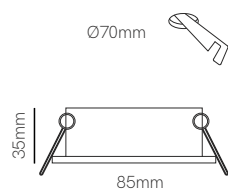

Rok

*G5.3 Bulbholder included.

Technical Information

Installation	Recessed
Material	Aluminium
Finishes	White / Black / Brushed chrome
Bulbholder	50mm G5.3
Code	☐ 4755 ☐ 4756 ☐ 4757 ☒ Custom RAL ☒ Electrolytic Plating

CE RoHS

Consult delivery terms and conditions.

3 YEARS WARRANTY | IP 65 | 1/50