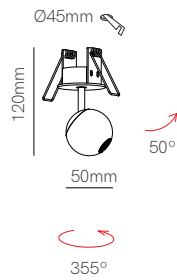

Bora recessed 4,5W

Bora recessed 8,5W

Technical Information

Version	Bora recessed 4,5W	Bora recessed 8,5W
Power	4,5W	8,5W
Installation	Recessed	Recessed
Color Temperature	2.700K / 3.000K	2.700K / 3.000K
Lumens	290 lm / 300 lm	530 lm / 540 lm
Material	Aluminium	Aluminium
Finishes	White / Black / Chrome / Rose gold	White / Black / Chrome / Rose gold

Code	☐ 2.700K 4589	☐ 2.700K 4597
	☐ 3.000K 4590	☐ 3.000K 4598
	☒ 2.700K 4591	☒ 2.700K 4599
	☒ 3.000K 4592	☒ 3.000K 4600
	☐ 2.700K 4593	☐ 2.700K 4601
	☐ 3.000K 4594	☐ 3.000K 4602
	☐ 2.700K 4595	☐ 2.700K 4603
	☐ 3.000K 4596	☐ 3.000K 4604

UGR <10 | PF >0,5 | 38°

UGR <15 | PF >0,6 | 36°

3 YEARS WARRANTY | 26.000 HOURS | IP 20 | 220/240 VAC | CRI ≥93 | | 50/60 Hz | +40°C / -20°C | 1/18