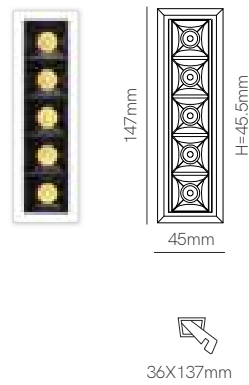

Tram recessed 5

*Need Tuya Smart App to work.

Technical Information

Power	6W	10W
Installation	Recessed	Recessed
Color Temperature	Tuya 2.700K - 6.000K	Tuya 2.700K - 6.000K
Lumens	220 lm	500 lm
Material	Aluminium	Aluminium
Finishes	White / Black	White / Black
Code	☐ 4731 ☒ 4732	☐ 4733 ☒ 4734
	1/50	1/40

Accessories

Gateway Wifi
4956 ☐

*See page 8 for Gateway additional info.

3 YEARS WARRANTY | 30.000 HOURS | IP 20 | 220/240 VAC | UGR <14 | PF >0,9 | CRI ≥90 | 30° | 50/60 Hz | IK06 | +40°C / -10°C |