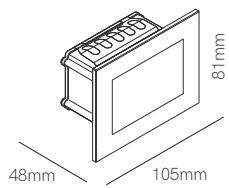

*Integrated driver.

ⓘ Consult delivery terms and conditions.

New

Artis square

Artis round

Recessed box included
107mm x 73mm x 53mm

Recessed box included
67mm x Ø74mm

Surface box included
103mm x 79mm x 57 mm