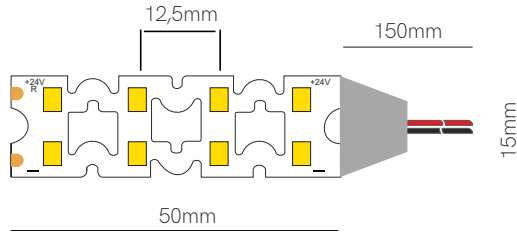

Fine 56

+ Compatible profiles p. 294.

Technical Information

V / A / W 24V / 0,91A / 22W/m

Code	Lumens/w	Lumens/m	CCT	IP
56270	155 lm/w	3.410 lm/m	2700K	IP20
56300	160 lm/w	3.520 lm/m	3000K	IP20
56400	170 lm/w	3.740 lm/m	4000K	IP20
56360	130 lm/w	2.860 lm/m	CCT	IP20

*Available in reel of 5 meters.
Accessories pages 282-293.

5 YEARS WARRANTY |
22 W/m |
160 LED/m |
CRI ≥80 |
III |
24 VDC |
50 mm |
2835