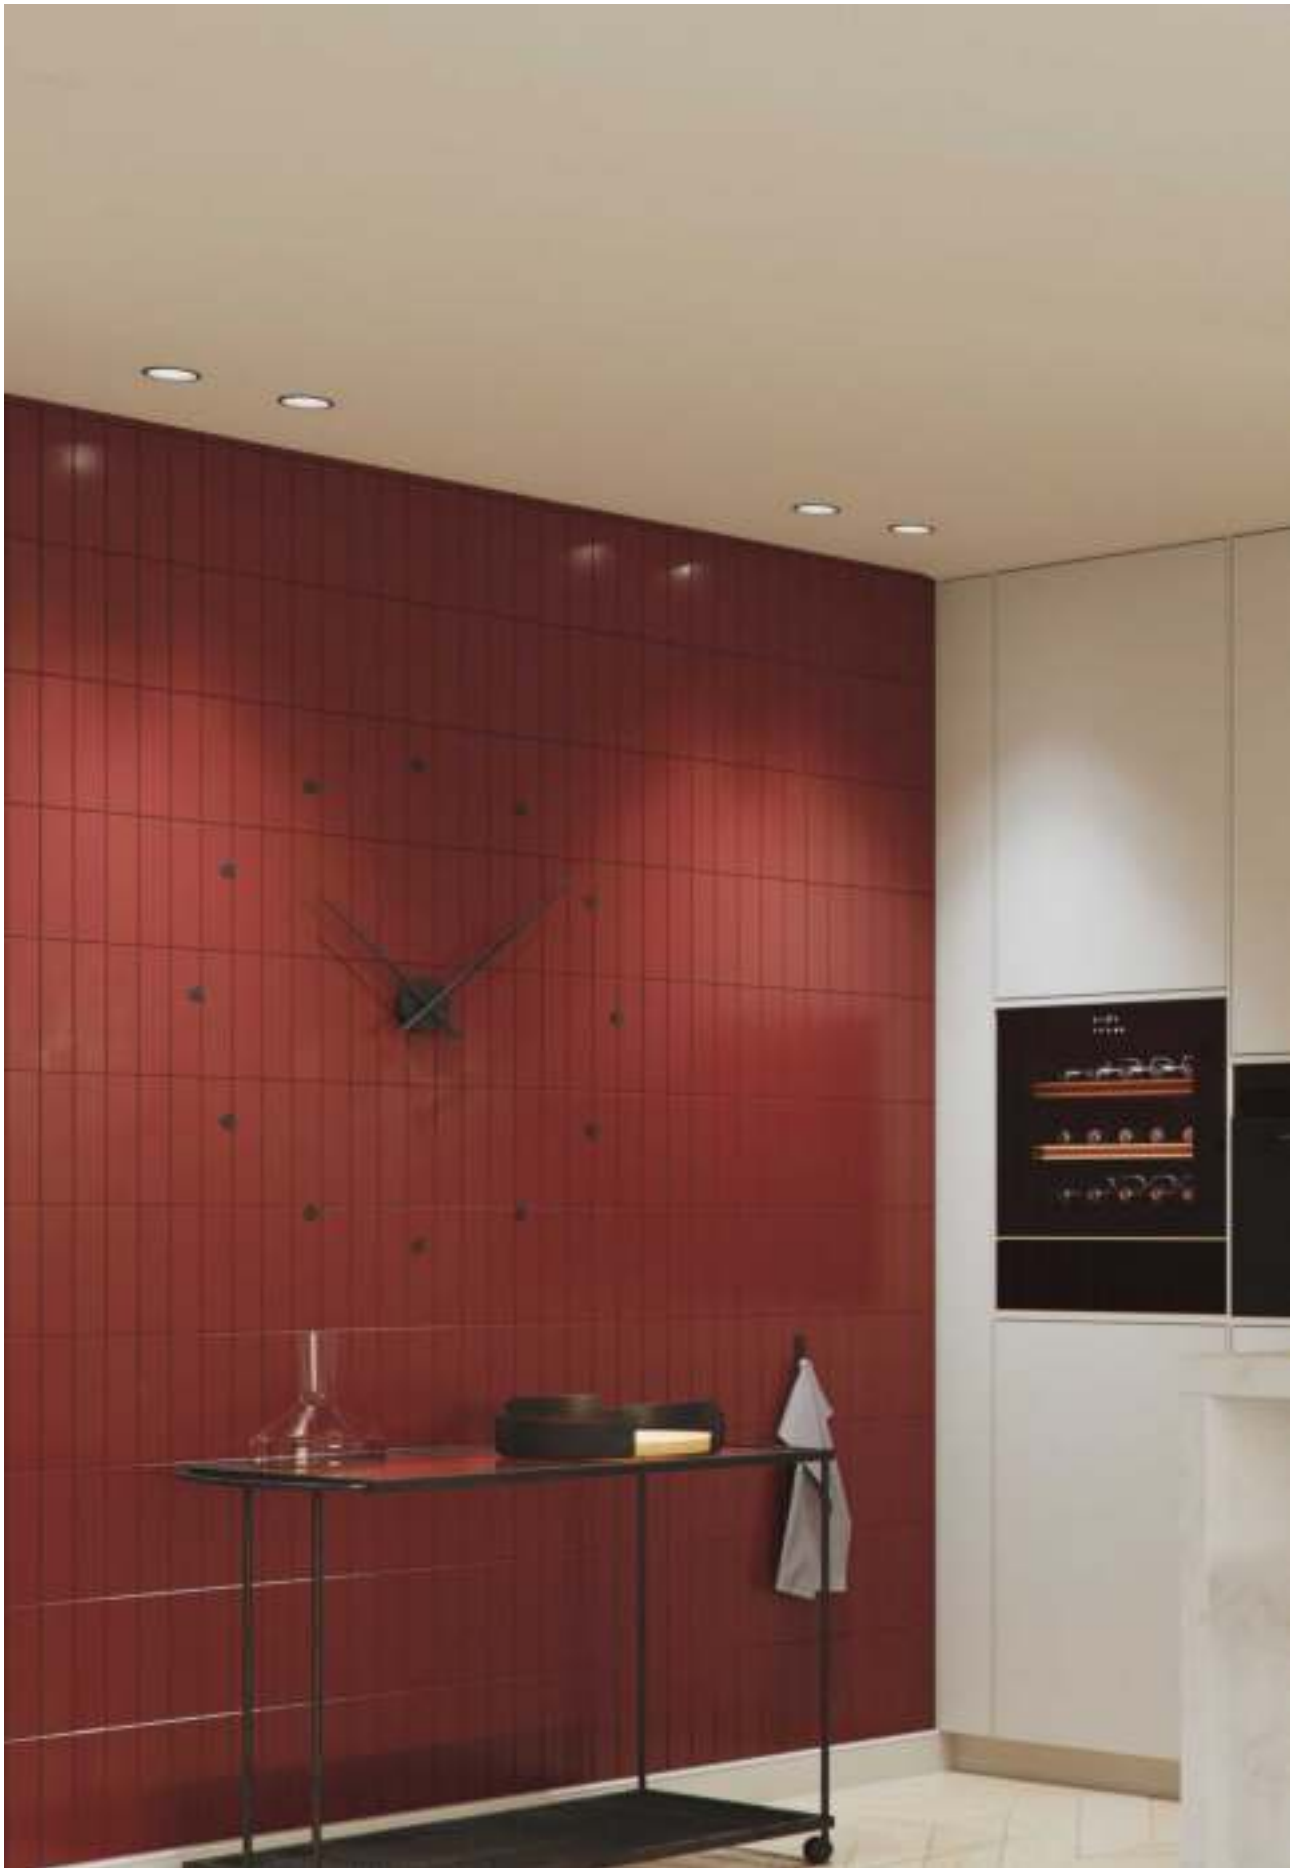

Pulcom round

Pulcom square