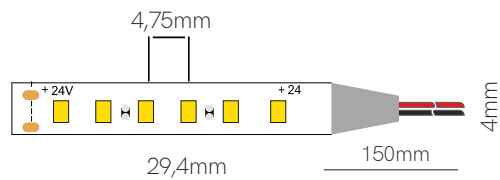

Fine 49

Compatible profiles p. 294.

Technical Information

V / A / W 24V / 0,4A / 10W/m

Code	Lumens/w	Lumens/m	CCT	IP
49270	71 lm/w	710 lm/m	2700K	IP20
49300	74 lm/w	740 lm/m	3000K	IP20
49400	77 lm/w	770 lm/m	4000K	IP20
49600	74 lm/w	740 lm/m	6000K	IP20

Accessories

Joint
□ 20049

Joint
□ 20249

*Available in reel of 5 meters.

Accessories pages 282-293.

5 YEARS WARRANTY | 10 W/m | 204 LED/m | CRI ≥90 | III | 24 VDC | 29,4mm | | 2216