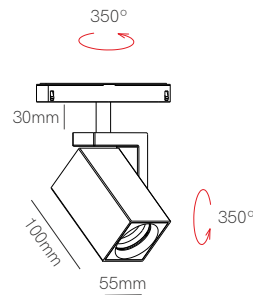

*Need power supply (page 408).

Technical Information

Power	8W	8W
Installation	Magnet Track	Magnet Track
Color Temperature	Dali 2.700K - 4.000K	Dali 2.700K - 4.000K
Lumens	570 lm	570 lm
Material	Aluminium	Aluminium
Finishes	White / Black	White / Black
Code	☐ 5037 ☒ 5038 ☒ Custom RAL	☐ 5039 ☒ 5040 ☒ Custom RAL

① Consult delivery terms and conditions.