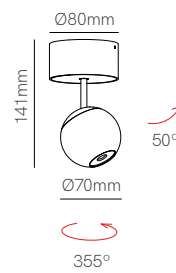

Bora surface 4,5W

Bora surface 8,5W

Technical Information

Version	Bora surface 4,5W	Bora surface 8,5W
Power	4,5W	8,5W
Installation	Surface	Surface
Color Temperature	2.700K / 3.000K	2.700K / 3.000K
Lumens	290 lm / 300 lm	530 lm / 540 lm
Material	Aluminium	Aluminium
Finishes	White / Black / Chrome / Rose gold	White / Black / Chrome / Rose gold

Code	☐ 2.700K 4621	☐ 2.700K 4629
	☐ 3.000K 4622	☐ 3.000K 4630
	☒ 2.700K 4623	☒ 2.700K 4631
	☒ 3.000K 4624	☒ 3.000K 4632
	☐ 2.700K 4625	☐ 2.700K 4633
	☐ 3.000K 4626	☐ 3.000K 4634
	☐ 2.700K 4627	☐ 2.700K 4635
	☐ 3.000K 4628	☐ 3.000K 4636

UGR <10 | PF >0,5 | 38°

UGR <15 | PF >0,6 | 36°

3 YEARS WARRANTY | 26.000 HOURS | IP 20 | 220/240 VAC | CRI ≥93 | | 50/60 Hz | +40°C / -20°C | 1/18