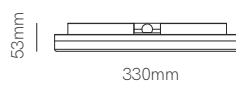

Kora square 20W

Kora square 25W

Technical Information

Power	20W	25W
Installation	Surface	Surface
Color Temperature	Switch 2.700K / 3.200K / 4.000K	Switch 2.700K / 3.200K / 4.000K
Lumens	2.400 lm	3.000 lm
Material	Polybutylene and Polycarbonate	Polybutylene and Polycarbonate
Finishes	White	White
Code	☐ 4831	☐ 4499-V2

3 YEARS WARRANTY | 25.000 HOURS | → | IP 40 | 220/240 VAC | PF >0,9 | CRI ≥80 | | 120° | 50/60 Hz | | +45°C / -25°C | |