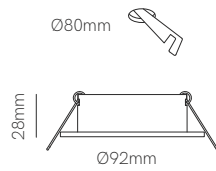

*GU10 Bulbholder included, except 257226C.

Technical Information

Installation	Recessed	Surface
Material	Aluminium	Aluminium
Finishes	White / Black / Brushed alumin.	White / Black
Bulbholder	50mm GU10	50mm GU10
Code	☐ 4476 ☒ 4477 ☐ 257226C ☒ Custom RAL ☒ Electrolytic Plating	☐ 4482 ☒ 4483 ☒ Custom RAL ☒ Electrolytic Plating

1/50

1/20

ⓘ Consult delivery terms and conditions.

3 YEARS WARRANTY | IP 20