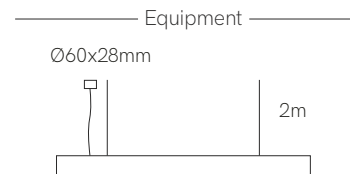

Nexus

Control accessories pages 282-289.

*Finished luminaire. Includes suspension kit, power cable and end caps.

Technical Information

Power	46W / 70W
Lumens	4.830 lm - 7.350 lm
Installation	Pendant
Material	Aluminium
PCB	Rigid

Code	Diffuser (Angle)	Size	CCT (lm/W) - Power/m	Driver	Colour
Code 4	UGR (81°) 4	1.130mm 3	2.700-5.500K (105 lm/W) - 40W/m 9	Casambi 5	White (9003) 1
		1.690mm 5		Tuya 7	Black (9005) 2
				RF Control 9	Gray (9006) 3
					Custom RAL C

Code: **4 4** **9**

ⓘ Consult delivery terms and conditions.

*Create your code according to your preferences. RF included on Driver RF Control.

5 YEARS WARRANTY | 50.000 HOURS | IP 40 | UGR <19 | 230 VAC | PF >0,9 | CRI ≥95 | ⚡ | ⚙️ | 3,37m Max | 🌞 | tuya | 📶 RF