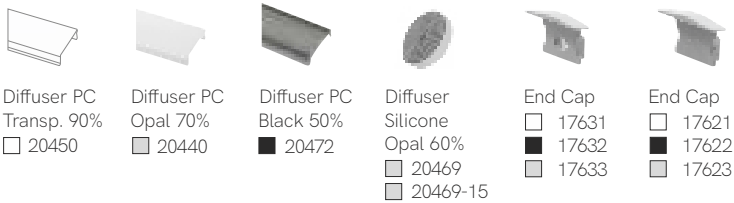

Accessories

CE RoHS

3 YEARS WARRANTY | IP 20 | | 2m Max | AL 6063