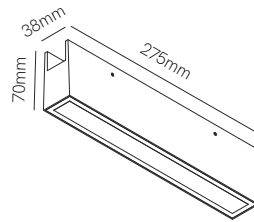

New

Ice 5

Ice 10

*Need power supply (page 408).

Technical Information

Power	10W	20W
Installation	Outdoor Track	Outdoor Track
Color Temperature	2.700K / 3.000K	2.700K / 3.000K
Lumens	685 lm	1.110 lm
Material	Aluminium	Aluminium
Finishes	White / Black	White / Black

Code	☐ 2.700K	5384	☐ 2.700K	5388
	☐ 3.000K	5385	☐ 3.000K	5389
	☒ 2.700K	5386	☒ 2.700K	5390
	☒ 3.000K	5387	☒ 3.000K	5391

1/20

1/40

3 YEARS WARRANTY | 30.000 HOURS | IP 65 | 48V DC | UGR <19 | CRI ≥90 | III | 45° | IK06 | +45°C / -20°C