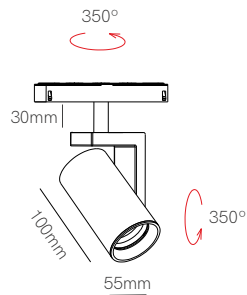

*Need power supply (page 408).

Technical Information

Power	8W	8W
Installation	Magnet Track	Magnet Track
Color Temperature	Dali 2.700K - 4.000K	Dali 2.700K - 4.000K
Lumens	570 lm	570 lm
Material	Aluminium	Aluminium
Finishes	White / Black	White / Black
Code	☐ 5037 ☒ 5038 ☒ Custom RAL	☐ 5039 ☒ 5040 ☒ Custom RAL

① Consult delivery terms and conditions.