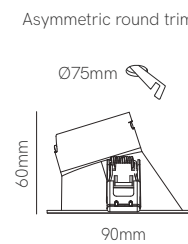

Pulcom asymmetric trim

Technical Information

Power	8W	-	-
Installation	Recessed	Recessed	Recessed
Color Temperature	Switch 2.700K / 3.200K / 4.000K	-	-
Lumens	800 lm	-	-
Material	Polycarbonate	Polycarbonate	Polycarbonate
Finishes	White / Black	White / Black / Wood	White / Black

Code	☐ 4763	☐ round 4761	☐ round asymmetric 4821
	☒ 4764	☒ round 4762	☒ round asymmetric 4822
		☒ round 4935	☐ square asymmetric 4825
		☐ square 4823	☒ square asymmetric 4826
		☒ square 4824	☒ Custom RAL
		☒ Custom RAL	

^① Consult delivery terms and conditions.

3 YEARS WARRANTY | 25.000 HOURS | IP 44 | 220/240 VAC | UGR <19 | PF >0,9 | CRI ≥80 | 38° | 50/60 Hz | IK06 | +40°C / -20°C | 1/5/20