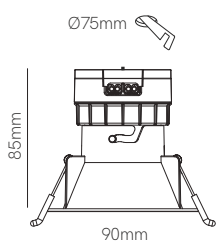

Technical Information

Power	8W	8W
Installation	Recessed	Recessed
Color Temperature	Switch 2.700K / 3.200K / 4.000K	Switch 2.700K / 3.200K / 4.000K
Lumens	800 lm	800 lm
Material	Polycarbonate	Polycarbonate
Finishes	White / Black	White / Black
Code	☐ 4742 ☒ 4746 ☐ Custom RAL	☐ 4744 ☒ 4748 ☐ Custom RAL

ⓘ Consult delivery terms and conditions.

3 YEARS WARRANTY | 25.000 HOURS | IP 44 | 220/240 VAC | UGR <19 | PF >0,9 | CRI ≥80 | 38° | 50/60 Hz | IK06 | +40°C / -20°C | CCT SWITCH | 1/5/20