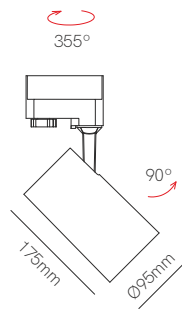

Zoom

Power and CTT switch

Technical Information

Power	Switch 15W / 20W / 25W
Installation	Three Phase Track
Color Temperature	Switch 2.700K / 3.200K / 4.000K
Lumens	15W: 1.200 lm / 20W: 1.500lm / 25W: 1.800 lm
Material	Aluminium and polycarbonate
Finishes	White / Black
Code	☐ 4900 ☐ 4901 ☒ Custom RAL

ⓘ Consult delivery terms and conditions.

3 YEARS WARRANTY | 30.000 HOURS | IP 20 | 220/240 VAC | UGR <19 | PF >0,9 | CRI ≥90 | ⚡ | 15° - 55° | 50/60 Hz | IK06 | +45°C / -20°C | CCT SWITCH | POWER SWITCH | 1/10