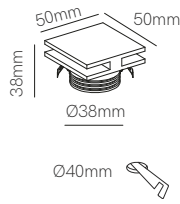

Port

Grow

Steps

*Recessed box included.

Technical Information

Power	4W	4W	4W
Installation	Recessed	Recessed	Recessed
Color Temperature	3.000K	3.000K	3.000K
Lumens	60 lm	60 lm	60 lm
Material	Aluminium	Aluminium	Aluminium
Finishes	White / Black	White / Black	White / Black

Code	☐ 4112	☐ 4106	☐ 4110
	☒ 4113	☒ 4107	☒ 4111
	Custom RAL	Custom RAL	Custom RAL
	120°	120°	120°

Consult delivery terms and conditions.

3 YEARS WARRANTY | 25.000 HOURS | IP 20 | 220/240 VAC | PF >0,5 | CRI ≥80 | | 50/60 Hz | IK07 | +50°C / -20°C | 1/50