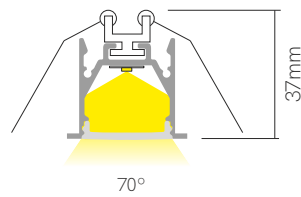

Box 10

*Useful area: 12x17,7mm.

Compatible led strips p. 294.

Technical Information

Max. power	25W/m
Installation	Recessed
Material	Aluminium
Finishes	White / Black / Aluminium

Code	☐ 10121
	☐ 10122
	☐ 10119
	Custom RAL
	Electrolytic Plating

Consult delivery terms and conditions.

Accessories

Diffuser PC Opal 70%	Diffuser PC Black 50%	Diffuser Continuous	End Cap	Joint 90° Metallic	Joint 90° Metallic	Joint 120° Metallic	Joint 180° Metallic	Spring Clip Metallic
☐ 20490	☐ 20502	☐ 20997	☐ 10621 ☐ 10622 ☐ 10623	☐ 20510	☐ 20540	☐ 20530	☐ 20520	☐ 20710

3 YEARS WARRANTY | IP 20 | | 2m Max | AL 6063