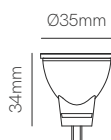

Tutto MR11

Tutto GU10