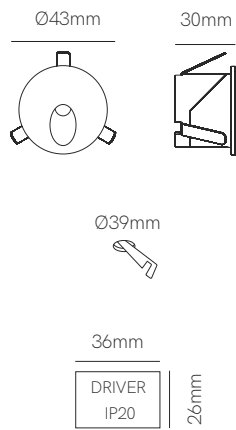

Polo

Technical Information

Power	2W
Installation	Recessed
Color Temperature	3.200K / 4.000K
Lumens	90 lm / 96 lm
Material	Aluminium
Finishes	White / Black

Code	☐	3.200K	3995
	☐	4.000K	3996
	☒	3.200K	3997
	☒	4.000K	3998
		Custom RAL	

ⓘ Consult delivery terms and conditions.

3 YEARS WARRANTY | 50.000 HOURS | IP 54 | 220/240 VAC | PF >0,5 | CRI ≥80 | | 65° | 50/60 Hz | +50°C / -20°C | AKZO NOBEL | 1/200