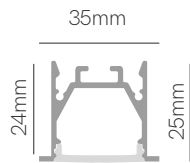

Box 10

*Useful area: 12x17,7mm.

Compatible led strips p. 294.

Technical Information

Max. power	25W/m
Installation	Recessed
Material	Aluminium
Finishes	White / Black / Aluminium

Code	☐ 10121
	☐ 10122
	☐ 10119
	Custom RAL
	Electrolytic Plating

Consult delivery terms and conditions.

Accessories

Diffuser PC Opal 70%	Diffuser PC Black 50%	Diffuser Continuous	End Cap	Joint 90° Metallic	Joint 90° Metallic	Joint 120° Metallic	Joint 180° Metallic	Spring Clip Metallic
☐ 20490	☐ 20502	☐ 20997	☐ 10621 ☐ 10622 ☐ 10623	☐ 20510	☐ 20540	☐ 20530	☐ 20520	☐ 20710

3 YEARS WARRANTY | IP 20 | | 2m Max | AL 6063