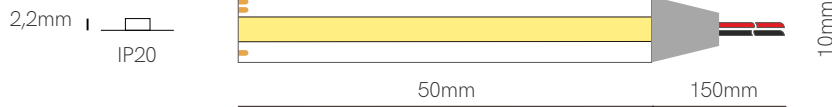

New

Fine 63

Compatible profiles p. 294.

Technical Information

V / A / W

24V / 0,79A / 19W/m

Code	Code	Lumens/w	Lumens/m	CCT	IP
	63360	89-95 lm/w	850-1.750 lm/m	2.700-6.000K	IP20
	63367	89-95 lm/w	850-1.750 lm/m	2.700-6.000K	IP67

Accessories

End Cap
32635

End Cap
32625

*Available in reel of 5 meters.

Accessories pages 282-293.

5 YEARS WARRANTY | 19 W/m | 640 LED/m | CRI ≥90 | | 24 VDC | 50mm | COB