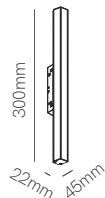

*Need power supply (page 408).

Technical Information

	7,5W	15W	30W
Power	7,5W	15W	30W
Installation	Magnet Track	Magnet Track	Magnet Track
Color Temperature	2.700K / 3.000K	2.700K / 3.000K	2.700K / 3.000K
Lumens	310 lm / 320 lm	740 lm / 760 lm	1.000 lm / 1.050 lm
Material	Aluminium	Aluminium	Aluminium
Finishes	Black	Black	Black
Code	■ 2.700K 5202 New ■ 3.000K 4784	■ 2.700K 5203 New ■ 3.000K 4785	■ 2.700K 5204 New ■ 3.000K 4786
	1/25	1/25	1/20

3 YEARS WARRANTY | 26.000 HOURS | IP 20 | 48V DC | UGR <19 | CRI ≥90 | | 100° | +40°C / -20°C