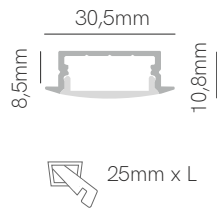

Box 53

*Useful area: 20x6mm.

Compatible led strips p. 294.

Technical Information

Max. power	25W/m
Installation	Recessed
Material	Aluminium
Finishes	White / Black / Aluminium
Code	☐ 53121 ☒ 53122 ☐ 53119 ☒ Custom RAL ☒ Electrolytic Plating

ⓘ Consult delivery terms and conditions.

Accessories

Diffuser PC
Opal 70%
23480

End Cap
53631
53632
53633

End Cap
53621
53622
53623

3 YEARS WARRANTY | IP 20 | | 2m Max | AL 6063