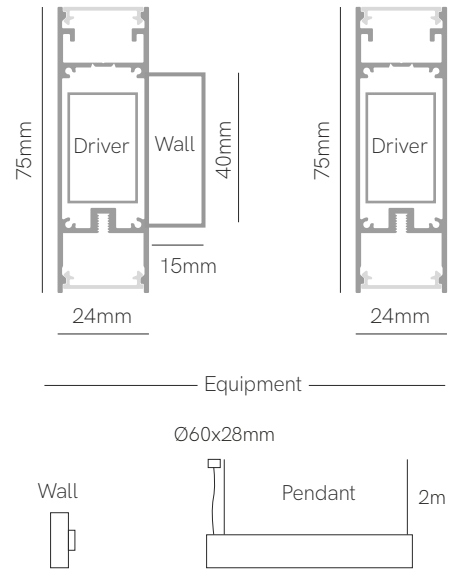

New

Evo dual