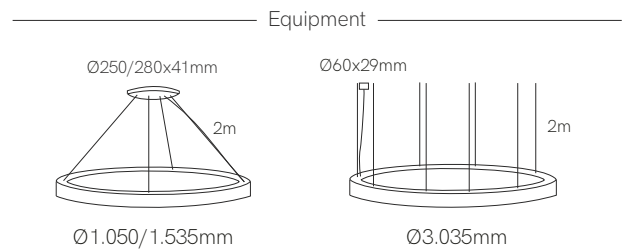

Zero dual

Control accessories pages 282-289.

*Finished luminaire. Includes power supply, suspension kit and power cable.

Technical Information

Power	107W / 162W / 325W
Lumens	5.457 lm - 17.225 lm
Installation	Pendant
Material	Aluminium
PCB	Flex

Code	Diffuser	Size	CCT (lm/W) - Power/m	Driver	Colour
Code 1	Opal 8	1.050mm 3	3.000K (55 lm/W) - 20W/m 3	On / Off 1	☐ White (9003) 1
		1.550mm 8	4.000K (58 lm/W) - 20W/m 4	Dali 2	☒ Black (9005) 2
		3.050mm 9		Push 3	Custom RAL C
				Casambi 5	
				Tuya 7	

Code: **1 8**

Consult delivery terms and conditions.
*Create your code according to your preferences.