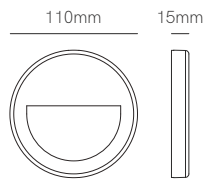

Mis round switch

Technical Information

Power	3W
Installation	Surface
Color Temperature	Switch 2.700K / 3.200K / 4.000K
Lumens	200 lm
Material	Polycarbonate
Finishes	White / Black / Corten

Code	☐ 5020
	☒ 5021
	☐ 5022
	Custom RAL

*Integrated driver.

Consult delivery terms and conditions.

3 YEARS WARRANTY |
25.000 HOURS |
IP 65 |
220/240 VAC |
PF >0,5 |
CRI ≥80 |
|
|
50/60 Hz |
|
IK06 |
|
+40°C |
-20°C |
|
CCT SWITCH |
1/10/50