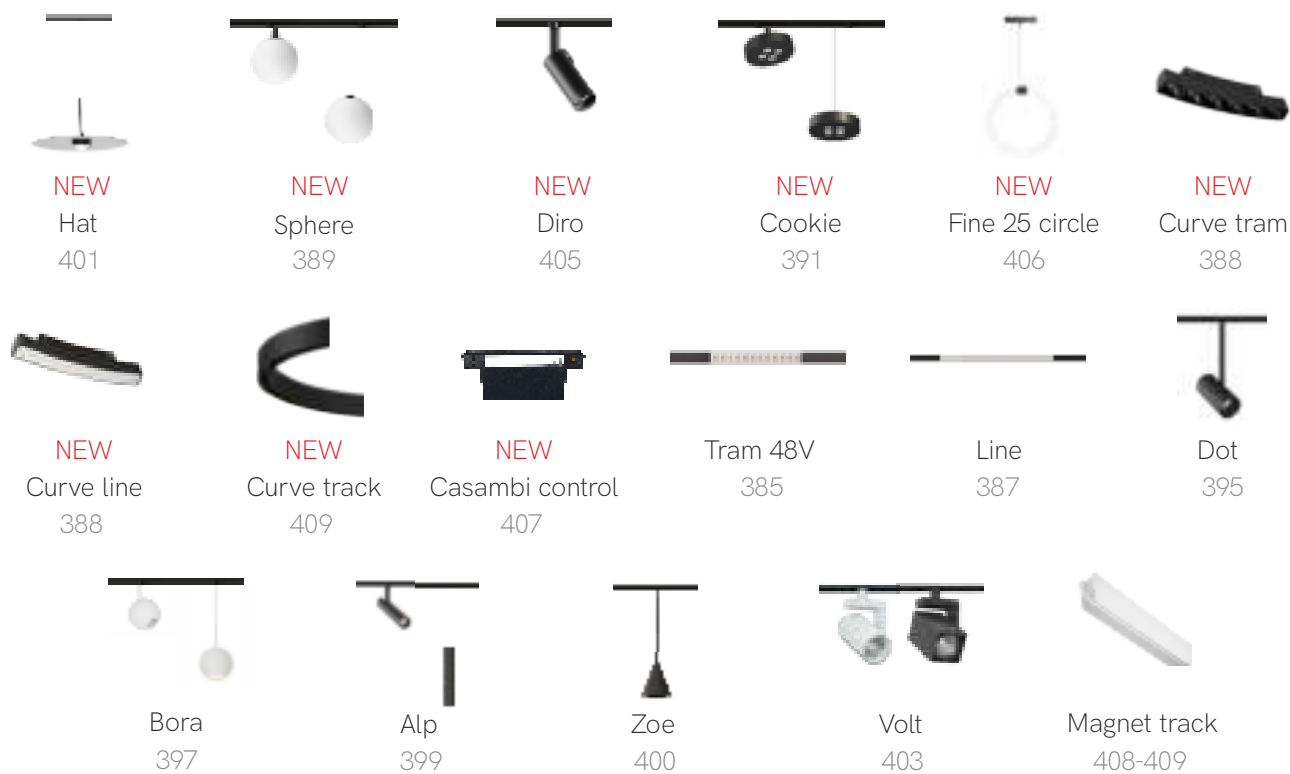

Technical lighting

298

Three phase track

Surface

Recessed

Decorative lighting

380

Magnet track 48V