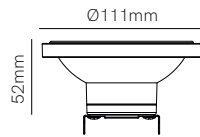

Lynk G53

Lynk GU10

Lynk GU10 dimmable

Technical Information

Power	13W	13W	13W
Color Temperature	2.700K / 3.000K / 4.000K	2.700K / 3.000K / 4.000K	2.700K / 3.000K / 4.000K
Lumens	880 lm / 900 lm / 950 lm	880 lm / 900 lm / 950 lm	880 lm / 900 lm / 950 lm

Code	2.700K	3452	2.700K	3455	2.700K	3464
	3.000K	3453	3.000K	3456	3.000K	3465
	4.000K	3454	4.000K	3457	4.000K	3466

12V
AC/DC

220/240
VAC

220/240
VAC

TRIAC DIMM

3 YEARS WARRANTY | 25.000 HOURS | IP 40 | PF >0,9 | CRI ≥80 | 45° | 50/60 Hz | +40°C / -20°C | 10/30