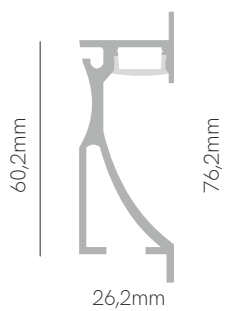

Box 21

*Useful area: 12x3mm.

Compatible led strips p. 294.

Technical Information

Max. power	15W/m
Installation	Recessed
Material	Aluminium
Finishes	White / Aluminium

Code	☐ 21121
	☐ 21119
	☒ Custom RAL
	☒ Electrolytic Plating

Consult delivery terms and conditions.

Accessories

Diffuser PC
Opal 70%
☐ 20497

Diffuser
Silicone Opal 60%
☐ 20469
☐ 20469-15

End Cap
☐ 21631
☐ 21633

End Cap
☐ 21621
☐ 21623

3 YEARS WARRANTY | IP 20 | | 2m Max | AL 6063