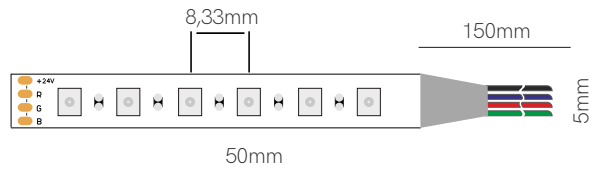

Fine 50

+ Compatible profiles p. 294.

Technical Information

V / A / W 24V / 0,4A / 9,6W/m

Code	Code	Lumens/w	Lumens/m	CCT	IP
50460	58 lm/w	556 lm/m	RGB	IP20	

*Available in reel of 5 meters.
Accessories pages 282-293.

3 YEARS WARRANTY |
9,6 W/m |
120 LED/m |
24 VDC |
50mm |
|
2835