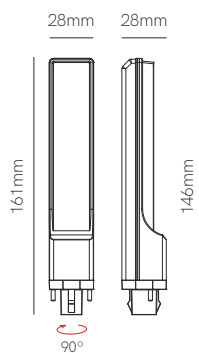

Cala 9W G24

Cala 10W G24

Technical Information

Power	9W	10W
Color Temperature	3.000K / 4.000K	3.000K / 4.000K
Lumens	880 lm / 935 lm	1.100 lm / 1.155 lm
Code	3.000K 582L015-C3 4.000K 582L015-F4	3.000K 582L015-C3B 4.000K 582L015-F4B

3 YEARS WARRANTY | 25.000 HOURS | IP 40 | 220/240 VAC | PF >0,8 | CRI ≥80 | 135° | 50/60 Hz | +40°C -20°C | 10/50