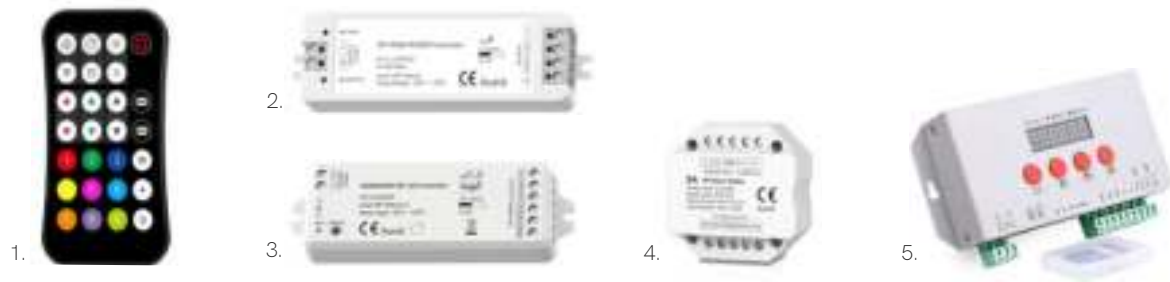

Control SPI New

	Code	Version	Power Max	Pixels Max	VDC IN	Size
1.	92353	☒ SPI 1 Zone RGB/RGB-W Remote	-	-	3VDC (CR2032)	107x58,5x9mm
2.	92473	☐ Controller SPI (RGB/RGB-W)	8A	1.024	5-24 VDC	97x33x18mm
3.	92853	☐ Controller SPI / Tuya (RGB/RGB-W)	8A	1.000	5-24 VDC	114x38x20mm
4.	92553	☐ SPI Signal Repeater	-	-	5-24 VDC	52x52x126mm
5.	92699	☐ Controller SPI / Computer	-	2.048	5-24 VDC	159x89x24mm