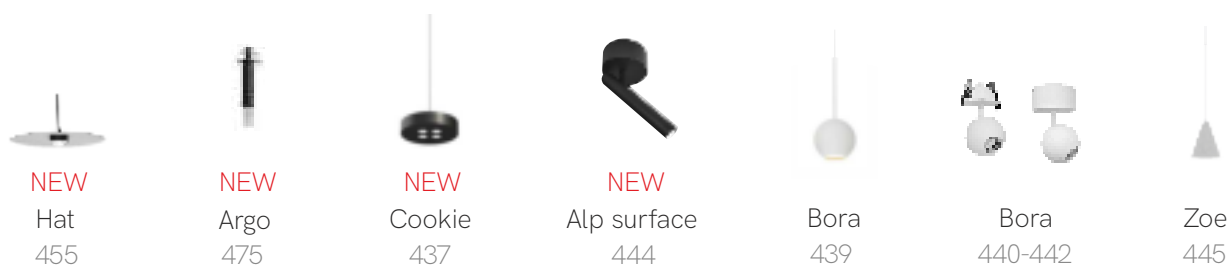

Surface / Recessed