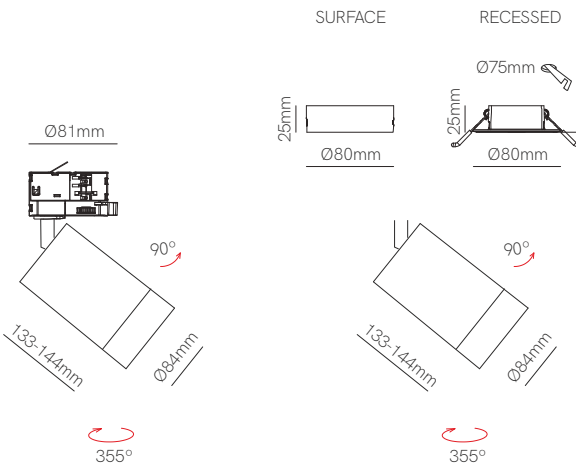

Technical Information

Power	25W	25W
Installation	Three Phase Track	Surface / Recessed
Color Temperature	Switch 2.700K / 3.200K / 4.000K	Switch 2.700K / 3.200K / 4.000K
Lumens	1.625 lm	1.625 lm
Material	Aluminium and polycarbonate	Aluminium and polycarbonate
Finishes	White / Black	White / Black
Code	☐ 5221 ☒ 5222	☐ 5224 ☒ 5225

Base version includes surface and recessed base (not mounted).

3 YEARS WARRANTY | 25.000 HOURS | IP 20 | 220/240 VAC | UGR <19 | PF >0,9 | CRI ≥90 | 24° - 60° | 50/60 Hz | +40°C / -20°C | CCT SWITCH | 1/20