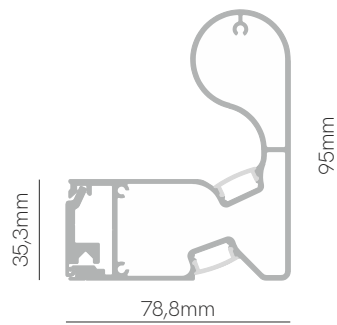

New

Box 98 railing

Compatible led strips p. 294.

Technical Information

Max. power	2x15W/m
Installation	Surface / railing
Material	Aluminium
Finishes	Black / White
Code	☐ 98121 ☒ 98122 ☒ Custom RAL

ⓘ Consult delivery terms and conditions.

Accessories

Diffuser PC
Opal 70%
98440

End Cap
☐ 98621
☒ 98622

3 YEARS WARRANTY | IP 20 | | 2m Max | AL 6063