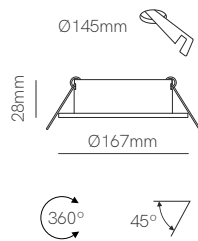

*GU10 Bulbholder included.

Technical Information

Installation	Recessed	Recessed	Surface
Material	Aluminium	Aluminium	Aluminium
Finishes	White / Black	White / Black	White / Black
Bulbholder	111mm GU10	111mm GU10	111mm GU10

Code	☐ 4486	☐ 4484	☐ 4933
	☒ 4487	☒ 4485	☒ 4934
	Custom RAL	Custom RAL	Custom RAL
	Electrolytic Plating	Electrolytic Plating	Electrolytic Plating

1/20

1/20

1/10

Consult delivery terms and conditions.

3 YEARS WARRANTY | IP 20