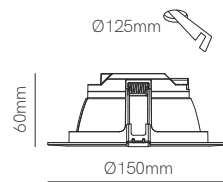

Noi switch

Noi dimmable

Technical Information

Power	14W	14W
Installation	Recessed	Recessed
Color Temperature	Switch 2.700K / 3.200K / 4.000K	3.000K / 4.000K
Lumens	1.320 lm	1.100 lm / 1.320 lm
Material	Polybutylene and Polycarbonate	Polybutylene and Polycarbonate
Finishes	White	White
Code	☐ 5019	☐ 3.000K 3485 ☐ 4.000K 3486

100/277 VAC | CCT SWITCH

220/240 VAC | TRIAC DIMM

3 YEARS WARRANTY | 25.000 HOURS | → | IP 40 | PF >0,9 | CRI ≥80 | | 100° | 50/60 Hz | | +40°C / -20°C | 1/6