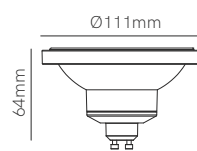

Lynk G53

Lynk GU10

Lynk GU10 dimmable

Technical Information

Power	13W	13W	13W
Color Temperature	2.700K / 3.000K / 4.000K	2.700K / 3.000K / 4.000K	2.700K / 3.000K / 4.000K
Lumens	880 lm / 900 lm / 950 lm	880 lm / 900 lm / 950 lm	880 lm / 900 lm / 950 lm

Code	2.700K	3452	2.700K	3455	2.700K	3464
	3.000K	3453	3.000K	3456	3.000K	3465
	4.000K	3454	4.000K	3457	4.000K	3466

12V
AC/DC

220/240
VAC

220/240
VAC

TRIAC DIMM

3 YEARS WARRANTY | 25.000 HOURS | IP 40 | PF >0,9 | CRI ≥80 | 45° | 50/60 Hz | +40°C / -20°C | 10/30