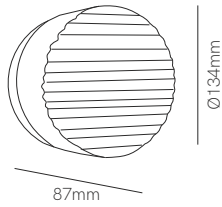

New

Oma

Technical Information

Power	8W
Installation	Surface
Color Temperature	3.000K
Lumens	144 lm
Material	Aluminium and glass
Finishes	White / Amber / Turquoise

Code	☐ 5381
	☐ 5382
	☐ 5383

3 YEARS WARRANTY | 35.000 HOURS | → | IP 65 | 220/240 VAC | PF >0,9 | | | 50/60 Hz | | +40°C / -20°C |