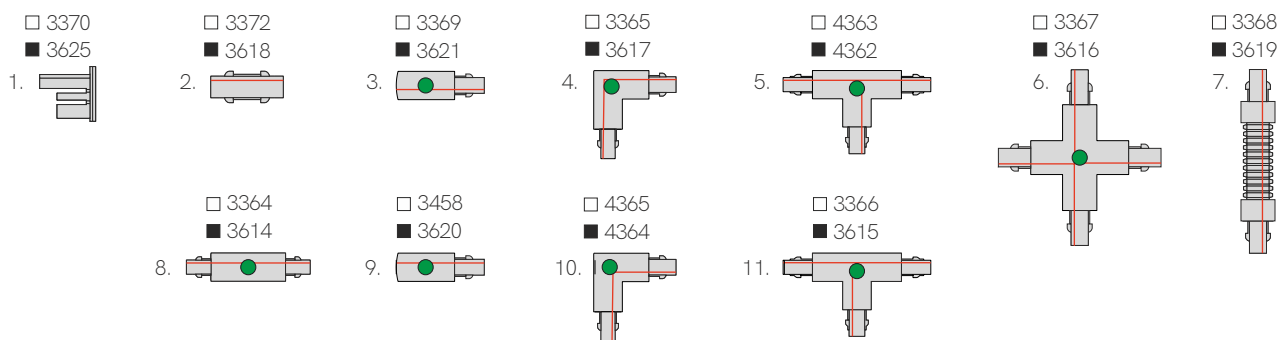

Three phase track surface accessories

● Allows power input

3 YEARS WARRANTY | IP 20