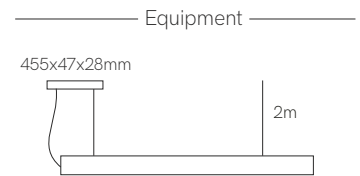

Grip

Control accessories pages 282-289.

*Finished luminaire. Includes suspension kit, power cable and end caps.

Technical Information

Power	26W / 33W / 39W / 46W
Lumens	2.522 lm - 4.968 lm
Installation	Pendant
Material	Aluminium
PCB	Flex

Code	Diffuser (Angle)	Size	CCT (lm/W) - Power/m	Driver	Colour
Code 2	Opal 4	1.130mm 3	2.700K (97 lm/W) - 22W/m 2	On / Off 1	■ Black (9005) 2
	30° / Transparent 8	1.410mm 4	3.000K (103 lm/W) - 22W/m 3	Dali 2	🌈 Custom RAL C
		1.690mm 5	4.000K (108 lm/W) - 22W/m 4	Push 3	
		1.970mm 6	RGB (100 lm/W) - 20W/m 8	Casambi 5	
			2.700-5.500K (105 lm/W) - 20W/m 9	Tuya 7	

Code: **2** ■ ■ ■ ■ ■ **2**

Ⓞ Consult delivery terms and conditions.

*Create your code according to your preferences. RGB and CCT 2.700-5.500K only works with driver 5 Casambi and 7 Tuya.