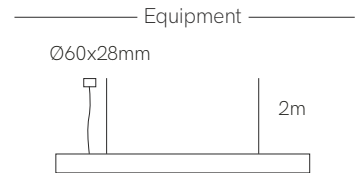

Dual

Control accessories pages 282-289.

*Finished luminaire. Includes suspension kit, power cable and end caps.

Technical Information

Power	18-24W / 28-35W / 46-52W
Lumens	Up 2.016 lm - 6.256 lm / Down 2.688 lm - 7.072 lm
Installation	Pendant
Material	Aluminium
PCB	Rigid