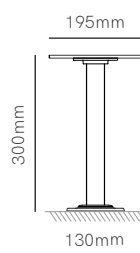

Clos 8W base 30cm

Clos 16W base 30cm

*Need Clos (page 561).

Technical Information

Installation	Surface / Floor	Surface / Floor
Material	Aluminium	Aluminium
Finishes	White / Black / Corten	White / Black / Corten
Code	☐ 4882 ☒ 4883 ☒ 4884	☐ 4888 ☒ 4889 ☒ 4890