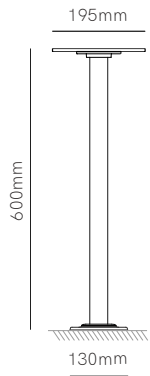

Clos 8W base 60cm

Clos 16W base 60cm

*Need Clos (page 561).

Technical Information

Installation	Surface / Floor	Surface / Floor
Material	Aluminium	Aluminium
Finishes	White / Black / Corten	White / Black / Corten
Code	☐ 4885 ☒ 4886 ☒ 4887	☐ 4891 ☒ 4892 ☒ 4893