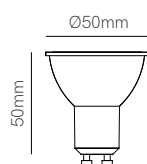

Narrow GU10 dimmable

Technical Information

Power	7W
Color Temperature	2.700K / 3.000K
Lumens	400 lm / 420 lm
Code	2.700K 4672
	3.000K 4671

---

3 YEARS WARRANTY | 25.000 HOURS | IP 40 | 220/240 VAC | PF >0,8 | CRI ≥80 | 15° | 50/60 Hz | TRIAC DIMM | +40°C / -20°C | 10/50