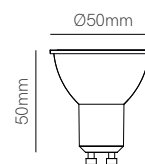

Uniform-line MR16

Uniform-line GU10

Uniform-line GU10 dimmable

Technical Information

Power	6W	6W	6W
Color Temperature	2.700K/3.000K/4.000K/5.000K	2.700K/3.000K/4.000K/5.000K	2.700K / 3.000K / 4.000K
Lumens	480 lm/510 lm/545 lm/560 lm	480 lm/510 lm/545 lm/560 lm	490 lm / 500 lm / 530 lm
Code	2.700K 4019-V2 3.000K 4020-V2 4.000K 4021-V2 5.000K 4022-V2	2.700K 4015-V2 3.000K 4016-V2 4.000K 4017-V2 5.000K 4018-V2	2.700K 4227 3.000K 4228 4.000K 4229
	12V AC/DC	220/240 VAC	220/240 VAC | TRIAC DIMM

5 YEARS WARRANTY | 50.000 HOURS | IP 40 | PF >0,9 | CRI ≥80 | 120° | 50/60 Hz | +40°C / -20°C | 10/50