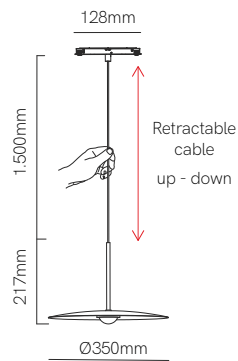

New

Hat 48V

*Need power supply (page 408).

Technical Information

Power	8W
Installation	Magnet Track
Color Temperature	2.700K / 3.000K
Lumens	835 lm
Material	Aluminium
Finishes	White / Black

Code	☐	2.700K	5363
	☐	3.000K	5364
	☒	2.700K	5366
	☒	3.000K	5367

3 YEARS WARRANTY | 30.000 HOURS | → | IP 20 | 48V DC | CRI ≥90 | 83° | +40°C / -20°C | 1/5