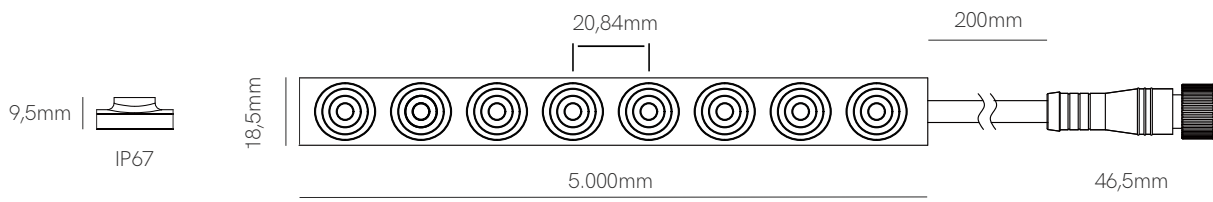

New

Fine 96

+ Compatible profiles p. 294.

Technical Information

V / A / W (3.000K / 4.000K)	24V / 0,75A / 18W/m
V / A / W (RGB-W)	24V / 0,33A / 8W/m

Code	Code	Lumens/w	Lumens/m	CCT	IP
	96307	106 lm/w	1.915 lm/m	3000K	IP67
	96407	120 lm/w	2.167 lm/m	4000K	IP67
	96477	67,5 lm/w	540 lm/m	RGB-W 3.000K	IP67

Accessories

Clip
96119

Clip
96380

Clip
96330

Clip
96350

ADH
96111

Extension cable
☐ 96946-M2
☐ 96946-M4
☐ 96946-H2
☐ 96946-H4

Extension cable
☐ 96920-2
☐ 96920-4

*Available in reel of 5 meters. Accessories pages 282-293.

3 YEARS WARRANTY |
18/8 W/m |
48 LED/m |
CRI ≥90 |
III |
24 VDC |
2835