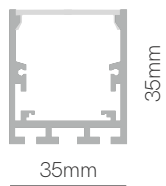

Box 35

*Useful area: 23x20mm.

Compatible led strips p. 294.

Technical Information

Max. power	40W/m
Installation	Surface / Pendant
Material	Aluminium
Finishes	White / Black / Aluminium
Code	☐ 35121 ☒ 35122 ☐ 35119 ☒ Custom RAL ☒ Electrolytic Plating

Consult delivery terms and conditions.

Accessories

Diffuser PC Opal 70% ☐ 20700	Diffuser PC Black 50% ☒ 20772	End Cap ☐ 35621 ☒ 35622 ☐ 35623	Clip Metallic ☒ 35330	Joint 90° Metallic ☒ 20510	Joint 90° Metallic ☒ 20540	Joint 120° Metallic ☒ 20530	Joint 180° Metallic ☒ 20520	Suspension Kit Metallic ☒ 20720 (2m)	Base 455x47x28mm ☐ 35331 ☒ 35332 (30W/24V) ☐ 35361 ☒ 35362 (60W/24V) ☐ 35311 ☒ 35312 (100W/24V)

3 YEARS WARRANTY | IP 20 | | | 2m Max | AL 6063