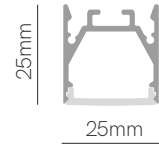

Dau

Equipment

Control accessories pages 282-289.

*Finished luminaire. Includes power supply, suspension kit, ceiling suspension, power cable and end caps.

Technical Information

Power	18W / 23W / 26W / 30W
Lumens	1.800 lm - 3.420 lm
Installation	Surface / Pendant
Material	Aluminium
PCB	Flex

Code	Diffuser (Angle)	Size	CCT (lm/W) - Power/m	Driver	Colour
Code 1	Opal (110°) 5	1.170mm 3	2.700K (100 lm/W) - 15W/m 2	On / Off 1	☐ White (9003) 1
		1.420mm 4	3.000K (105 lm/W) - 15W/m 3	Dali 2	☐ Black (9005) 2
		1.720mm 5	4.000K (111 lm/W) - 15W/m 4	Push 3	☒ Custom RAL C
		1.970mm 6	5.000K (114 lm/W) - 15W/m 5	Casambi 5	
			RGB-W (100 lm/W) - 20W/m 8	Tuya 7	
			2.700-5.500K (105 lm/W) - 20W/m 9		

Code: **1** **5** ☐ ☐ ☐ ☐

ⓘ Consult delivery terms and conditions.

*Create your code according to your preferences. RGB-W and CCT 2.700-5.500K only works with driver 5 Casambi and 7 Tuya.