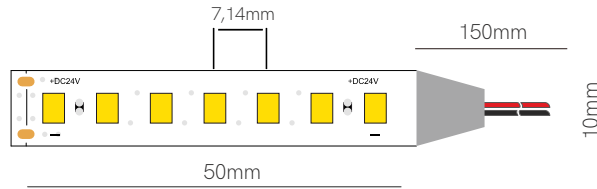

Fine 41

Compatible profiles p. 294.

Technical Information

V / A / W   24V / 0,6A / 14,4W/m

Code	Code	Lumens/w	Lumens/m	CCT	IP
	41270	95 lm/w	1.368 lm/m	2700K	IP20
	41300	98 lm/w	1.411 lm/m	3000K	IP20
	41400	100 lm/w	1.440 lm/m	4000K	IP20
	41600	102 lm/w	1.468 lm/m	6000K	IP20
	41275	90 lm/w	1.296 lm/m	2700K	IP65
	41305	92 lm/w	1.324 lm/m	3000K	IP65
	41405	95 lm/w	1.368 lm/m	4000K	IP65
	41605	97 lm/w	1.396 lm/m	6000K	IP65

Accessories

- End Cap
  20635
- End Cap
  20625
- Joint
  13,8x11,55x3,9mm
  20220
- Joint
  13,55x11,67x4,7mm
  20120
- Joint
  24,3x14,6x7,7mm
  20225
- Joint
  24,3x14,6x7,7mm
  20125
- Joint
  15,4x11,5x5,7mm
  20991
- Joint
  21,6x11,5x5,7mm
  20999

*Available in reel of 5 or 25 meters. Accessories pages 282-293.

5 YEARS WARRANTY | 14,4 W/m | 140 LED/m | CRI ≥90 | III | 24 VDC | 50mm | | 2835