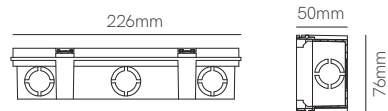

New

Tween surface

Tween recessed

Recessed box included

Technical Information

Power	5W	5W
Installation	Surface	Recessed
Color Temperature	Switch 2.700K / 3.200K / 4.000K	Switch 2.700K / 3.200K / 4.000K
Lumens	360 lm	360 lm
Material	Polycarbonate	Polycarbonate
Finishes	White / Black / Corten	White / Black / Corten
Code	☐ 5196 ☒ 5197 ☐ 5198	☐ 5199 ☒ 5200 ☐ 5201