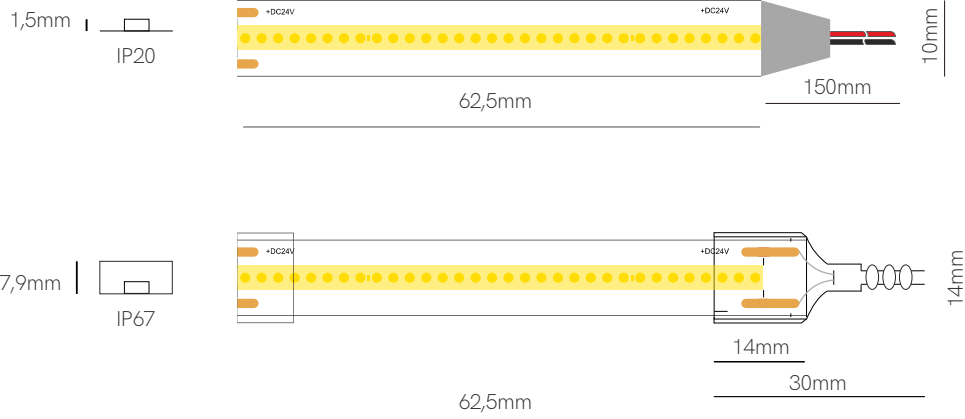

Fine 31

Compatible profiles p. 294.

Technical Information

V / A / W   24V / 0,5A / 12W/m

Code	Code	Lumens/w	Lumens/m	CCT	IP
	31220 <i>New</i>	85 lm/w	1.020 lm/m	2200K	IP20
	31270	95 lm/w	1.140 lm/m	2700K	IP20
	31300	98 lm/w	1.176 lm/m	3000K	IP20
	31400	100 lm/w	1.200 lm/m	4000K	IP20
	31227 <i>New</i>	80 lm/w	960 lm/m	2200K	IP67
	31277	90 lm/w	1.080 lm/m	2700K	IP67
	31307	93 lm/w	1.116 lm/m	3000K	IP67
	31407	95 lm/w	1.140 lm/m	4000K	IP67