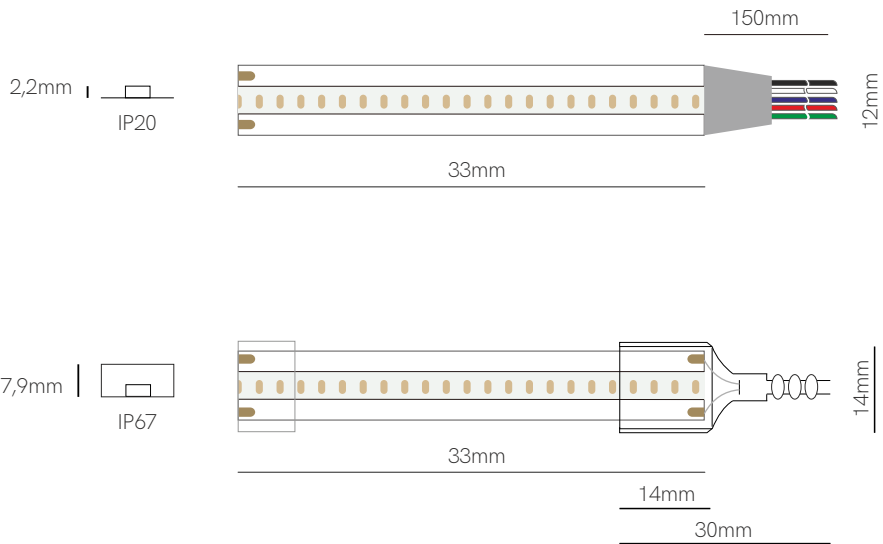

Fine 66

Compatible profiles p. 294.

Technical Information

V / A / W

24V / 0,83A / 20W/m

Code	Code	Lumens/w	Lumens/m	CCT	IP
	66470	172 lm/w	830 lm/m	RGB-W 2.700K	IP20
	66477	172 lm/w	830 lm/m	RGB-W 2.700K	IP67

Accessories

Joint
20066

Joint
20266

*Available in reel of 5 meters.

Accessories pages 282-293.

5 YEARS WARRANTY | 20 W/m | 840 LED/m | 24 VDC | III | 33mm | CSP