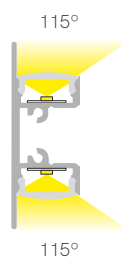

+ Compatible led strips p. 294.

Technical Information

Max. power	2x15W/m
Installation	Surface
Material	Aluminium
Finishes	Black / Aluminium
Code	☐ 22122 ☐ 22119 - Custom RAL - Electrolytic Plating

Consult delivery terms and conditions.

Accessories

Diffuser PC Opal 70% ☐ 20497	Diffuser Silicone Opal 60% ☐ 20469 ☐ 20469-15	End Cap ☐ 22622 ☐ 22623	Clip Metallic ☐ 22330

3 YEARS WARRANTY | IP 20 | | 2m Max | AL 6063