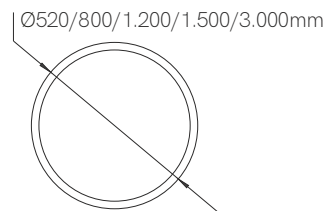

Zero direct