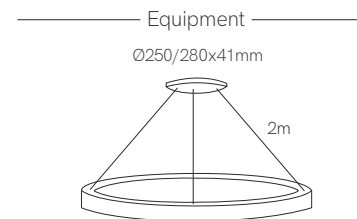

New

Zero out