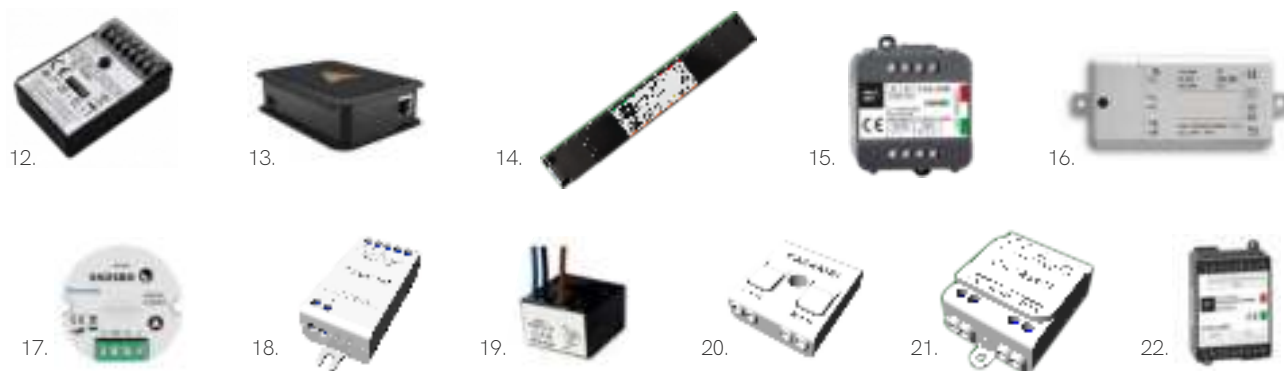

3 YEARS WARRANTY | IP 20

Control Casambi

	Code	Version	Power Max	VDC IN	Size
1.	59682	New Touch Dimmer Casambi 4C Oak/Black	-	-	Ø73x62mm
2.	59689	New Touch Dimmer Casambi 4C Oak/Silver	-	-	Ø73x62mm
3.	59182	New Touch Dimmer Casambi 4C Mahogany/Black	-	-	Ø73x62mm
4.	59189	New Touch Dimmer Casambi 4C Mahogany/Silver	-	-	Ø73x62mm
5.	59112	New Wall touch panel Black	-	-	146x90x24mm
6.	57241	Xpress Casambi White	-	-	90x90x12mm
7.	57242	Xpress Casambi Black	-	-	90x90x12mm
8.	59121	New Wall switch batteryfree 2C White	-	-	81x81x14mm
9.	59122	New Wall switch batteryfree 2C Anthracite	-	-	81x81x14mm
10.	59141	New Wall switch batteryfree 4C White	-	-	81x81x14mm
11.	59142	New Wall switch batteryfree 4C Anthracite	-	-	81x81x14mm