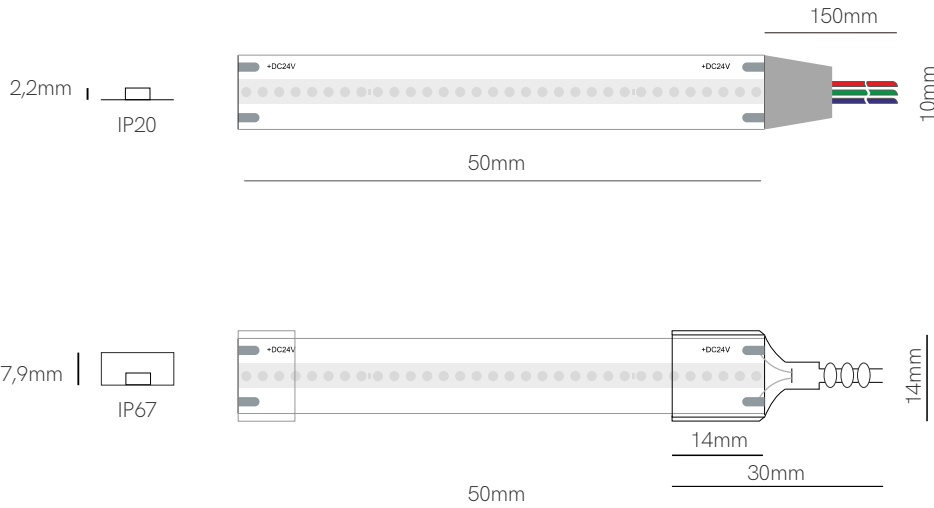

Fine 45

Compatible profiles p. 294.

Technical Information

V / A / W 24V / 0,41A / 10W/m

Code	Lumens/w	Lumens/m	CCT	IP
45220	15	150	RED	IP20
45310	91	910	GREEN	IP20
45520	13	130	BLUE	IP20
45227 <i>New</i>	15	150	RED	IP67
45317 <i>New</i>	91	910	GREEN	IP67
45527 <i>New</i>	13	130	BLUE	IP67