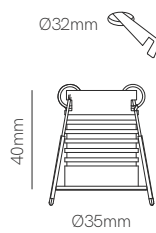

1/20

1/50

1/50

ⓘ Consult delivery terms and conditions.

3 YEARS WARRANTY

Nano pulsar round

Nano pulsar square

Technical Information