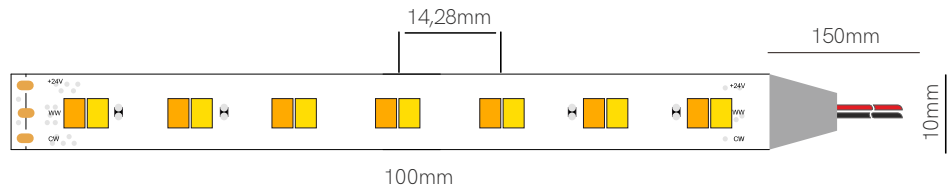

Fine 36

+ Compatible profiles p. 294.

Technical Information

V / A / W 24V / 0,5A / 12W/m

Code	Code	Lumens/w	Lumens/m	CCT	IP
	36360	100 lm/w	1.200 lm/m	2.700-5.000K	IP20

Accessories

Joint
13,57x11,63x3,5mm
 20230

Joint
13,57x11,63x4,7mm
 20130

*Available in reel of 5 meters.
Accessories pages 282-293.

5 YEARS WARRANTY |
12 W/m |
140 LED/m |
CRI ≥90 |
III |
24 VDC |
100mm |
|
2835