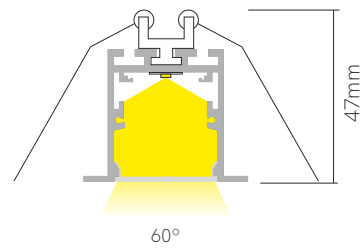

40mm x L

*Useful area: 23x20mm.