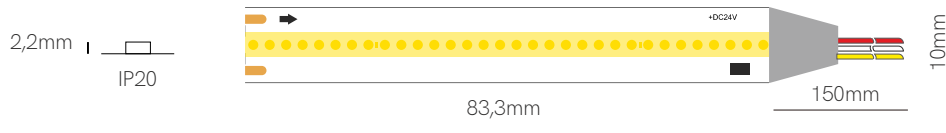

New

Fine running

Compatible profiles p. 294.

Technical Information

V / A / W	24V / 0,5A / 12W/m
IC	WS2811 (12px/m)

Code	Code	Lumens/w	Lumens/m	CCT	IP
	SP1300	79 lm/w	950 lm/m	3000K	IP20
	SP1400	87 lm/w	1.050 lm/m	4000K	IP20

Control

Code	Version	Power Max	Pixels Max	VDC IN
SP-9812	Controller	-	-	24 VDC
SP-6329	Running Touch Controller	8A	1.024	24 VDC

*Available in reel of 5 meters.
Accessories pages 282-293.

3 YEARS WARRANTY | 12 W/m | 360 LED/m | CRI ≥90 | III | 24 VDC | 83,3mm ✂ | SPI | COB