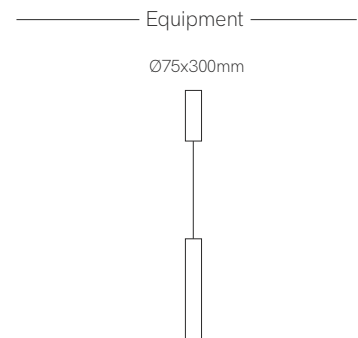

Filter

Control accessories pages 282-289.

*Finished luminaire. Includes suspension kit, power cable and end caps.

Technical Information

Power	32W - 120W
Lumens	3.200 lm - 13.320 lm
Installation	Pendant
Material	Aluminium
Material	Rigid

Code	Diffuser (Angle)	Size	CCT (lm/W) - Power/m	Driver	Colour
Code 3	Opal (360°) 7	800mm 3	2.700K (100 lm/W) - 40W/m 2	On / Off 1	☐ White (9003) 1
		1.200mm 5	3.000K (105 lm/W) - 40W/m 3	Dali 2	☐ Black (9005) 2
		1.600mm 7	4.000K (111 lm/W) - 40W/m 4	Push 3	☐ Custom RAL C
		2.000mm 9	RGB (58 lm/W) - 60W/m 7	Casambi 5	
				Tuya 7	

Code: **3** **7** ☐ ☐ ☐ ☐ ☐

Consult delivery terms and conditions.

*Create your code according to your preferences. RGB only works with driver 5 Casambi and 7 Tuya.