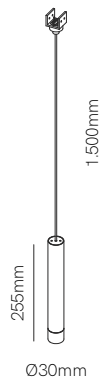

New

Atmos track

*Need power supply (page 408).

Technical Information

Power	8W
Installation	Outdoor Track
Color Temperature	2.700K / 3.000K
Lumens	510 lm
Material	Aluminium
Finishes	White / Black

Code	☐	2.700K	5392
	☐	3.000K	5393
	☒	2.700K	5394
	☒	3.000K	5395

3 YEARS WARRANTY | 30.000 HOURS | IP 65 | 48V DC | UGR <19 | CRI ≥90 | III | 38° | IK06 | +45°C / -20°C | 1/20