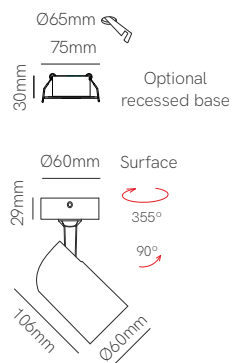

Technical Information

Installation	Three Phase Track	Surface / Recessed
Material	Aluminium	Aluminium
Finishes	White	White
Code	☐ 4435 ☒ Custom RAL	☐ 4433 ☒ Custom RAL

Consult delivery terms and conditions.

Accessories

*GU10 bulbholder included.

5 YEARS WARRANTY | IP 20 | 220/240 VAC | AKZO NOBEL | 1/40