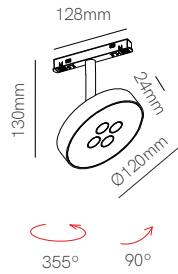

New

New

Cookie 48V

Cookie 48V

Cookie suspension 48V

*Need power supply (page 408).

Technical Information

Power	12W	12W	12W
Installation	Magnet Track	Magnet Track	Magnet Track
Color Temperature	2.700K / 3.000K	Dali 2.700K - 4.000K	Dali 2.700K - 4.000K
Lumens	940 lm / 950 lm	500 lm - 700 lm	500 lm - 700 lm
Material	Aluminium	Aluminium	Aluminium
Finishes	White / Black	White / Black	White / Black

Code	☐ 2.700K 4772	☐ 5181	☐ 5185
	☐ 3.000K 4773	☒ 5182	☒ 5186
	☒ 2.700K 4774	① Custom RAL	① Custom RAL
	☒ 3.000K 4775		
	① Custom RAL		

26.000 HOURS

30.000 HOURS

30.000 HOURS

① Consult delivery terms and conditions.

3 YEARS WARRANTY | IP 20 | 48V DC | UGR <19 | CRI ≥90 | 38° | +40°C / -20°C | 1/20