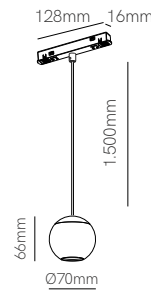

*Need power supply (page 408).

Technical Information

Power	4,5W	8,5W
Installation	Magnet Track	Magnet Track
Color Temperature	2.700K / 3.000K	2.700K / 3.000K
Lumens	315 lm / 325 lm	610 lm / 620 lm
Material	Aluminium	Aluminium
Finishes	White / Black / Chrome / Rose gold	White / Back / Chrome / Rose gold

Code	☐ 2.700K 4581	☐ 2.700K 4573
	☐ 3.000K 4582	☐ 3.000K 4574
	☒ 2.700K 4583	☒ 2.700K 4575
	☒ 3.000K 4584	☒ 3.000K 4576
	☐ 2.700K 4585	☐ 2.700K 4577
	☐ 3.000K 4586	☐ 3.000K 4578
	☐ 2.700K 4587	☐ 2.700K 4579
	☐ 3.000K 4588	☐ 3.000K 4580

UGR <10 | 38°

UGR <15 | 36°

3 YEARS WARRANTY | 26.000 HOURS | IP 20 | 48V DC | CRI >93 | | +40°C / -20°C |