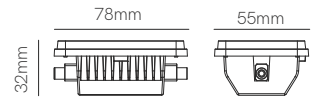

Lineal 9W R7S