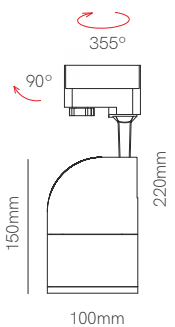

Konic dimmable

Technical Information

Power	30W
Installation	Three Phase Track
Color Temperature	Switch 2.700K / 3.200K / 4.000K
Lumens	2.440 lm
Material	Aluminium
Finishes	White / Black

Code	☐ 4985 ☐ 4986 ☒ Custom RAL

ⓘ Consult delivery terms and conditions.

3 YEARS WARRANTY | 30.000 HOURS | → | IP 20 | 220/240 VAC | UGR <19 | PF >0,9 | | | 15° 38° 60° | 50/60 Hz | TRIAC DIMM | +40°C -15°C | CCT SWITCH |