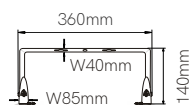

Lira 240W
■ 4567

5 YEARS WARRANTY | 50.000 HOURS | → | IP 65 | 100/260 VAC | PF >0,9 | CRI ≥80 | | CABLE 2M | 60° 90° 110° | 50/60 Hz | IK10 | +45°C -25°C | CCT SWITCH | POWER SWITCH | >6KV | 1