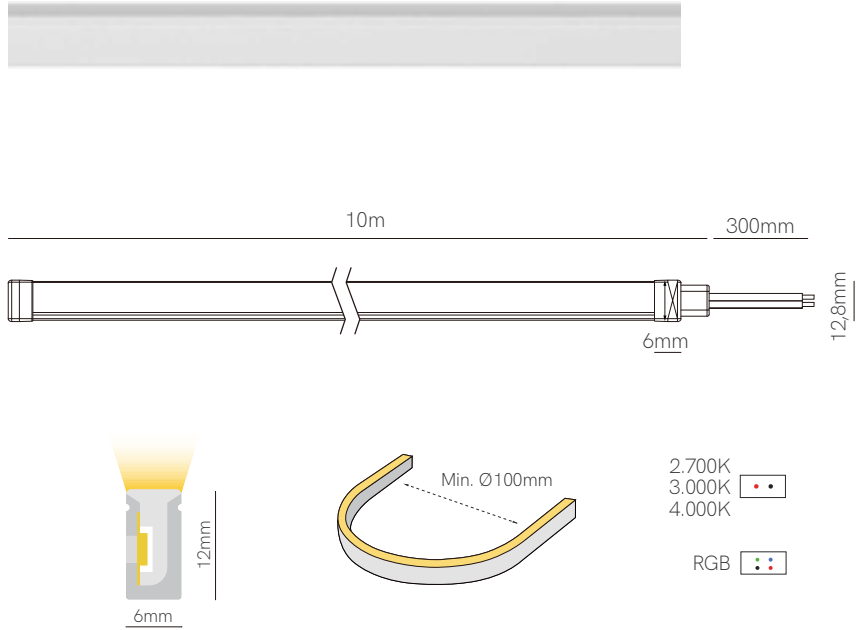

Fine 70

Technical Information

V / A / W 24V / 0,20A / 5W/m

Code	Lumens/w	Lumens/m	CCT	IP
70277	31 lm/w	155 lm/m	2700K	IP67
70307	35 lm/w	175 lm/m	3000K	IP67
70407	37 lm/w	185 lm/m	4000K	IP67
70437	15 lm/w	75 lm/m	RGB	IP67

Accessories

*Available in reel of 10 meters.

Accessories pages 282-293.