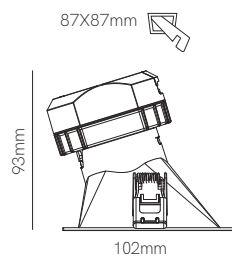

Pulcom round asymmetric

Pulcom square asymmetric

Technical Information

Power	8W	8W
Installation	Recessed	Recessed
Color Temperature	Switch 2.700K / 3.200K / 4.000K	Switch 2.700K / 3.200K / 4.000K
Lumens	800 lm	800 lm
Material	Polycarbonate	Polycarbonate
Finishes	White / Black	White / Black
Code	☐ 4743 ☒ 4747 ☒ Custom RAL	☐ 4745 ☒ 4749 ☒ Custom RAL

ⓘ Consult delivery terms and conditions.

3 YEARS WARRANTY | 25.000 HOURS | IP 44 | 220/240 VAC | UGR <19 | PF >0,9 | CRI ≥80 |
| 38° | 50/60 Hz | | |
+40°C | | 1/5/20