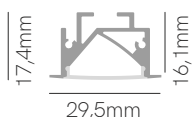

New

Box 24

*Useful area: 12x3mm.

Compatible led strips p. 294.

Technical Information

Max. power	20W/m
Installation	Recessed
Material	Aluminium
Finishes	White / Black / Aluminium

Code	☐ 24121
	☒ 24122
	☐ 24119
	☐ Custom RAL
	☐ Electrolytic Plating

ⓘ Consult delivery terms and conditions.

Accessories

Diffuser PC Opal 70% ☐ 20440	End Cap ☐ 24631 ☒ 24632 ☐ 24633	End Cap ☐ 24621 ☒ 24622 ☐ 24623	Spring Clip Metallic ☐ 24710

3 YEARS WARRANTY | IP 20 | | 2m Max | AL 6063