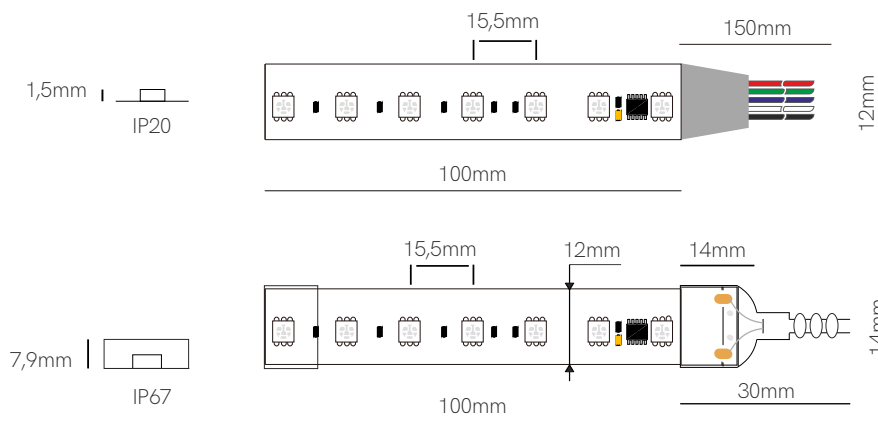

*Available in reel of 5 meters. Accessories pages 282-293.

5 YEARS WARRANTY | 20 W/m | 168 LED/m | 24 VDC | 83,3mm | SPI | 5050

New

Fine DMX-4

+ Compatible profiles p. 294.

Technical Information

V / A / W	24V / 0,5A / 12W/m
IC	SM18512PS (10px/m)