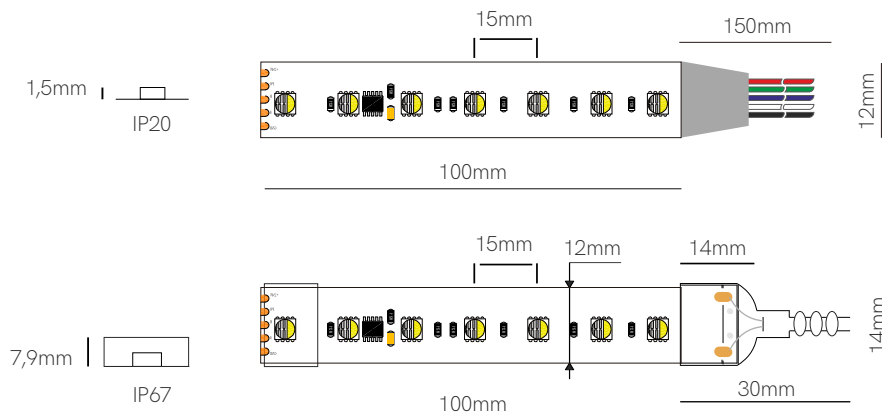

New

Fine DMX-5

Compatible profiles p. 294.

Technical Information

V / A / W	24V / 0,7A / 17W/m
IC	SM18512PS (10px/m)

Code	Lumen/w	Lumen/m	CCT	IP
DM5470	50 lm/w	861 lm/m	RGB-W 3.000K	IP20
DM5477	50 lm/w	861 lm/m	RGB-W 3.000K	IP67

Accessories

End Cap 32635   End Cap 32625

*Available in reel of 5 meters.
Accessories pages 282-293.

3 YEARS WARRANTY | 12 W/m | 70 LED/m | III | 24 VDC | 100mm | ✂ | DMX | 5050