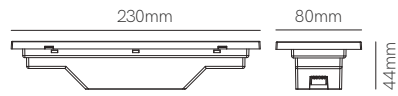

New

Tween surface

Tween recessed

Recessed box included

Technical Information

Power	5W	5W
Installation	Surface	Recessed
Color Temperature	Switch 2.700K / 3.200K / 4.000K	Switch 2.700K / 3.200K / 4.000K
Lumens	360 lm	360 lm
Material	Polycarbonate	Polycarbonate
Finishes	White / Black / Corten	White / Black / Corten
Code	☐ 5196 ☒ 5197 ☐ 5198	☐ 5199 ☒ 5200 ☐ 5201