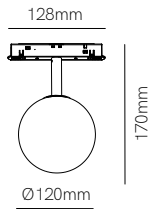

New

Sphere 48V

Sphere suspension 48V

*Need power supply (page 408).

Technical Information

Power	8W	8W
Installation	Magnet Track	Magnet Track
Color Temperature	2.700K / 3.000K	2.700K / 3.000K
Lumens	255 lm	255 lm
Material	Aluminium and glass	Aluminium and glass
Finishes	White / Black	White / Black

Code	☐ 2.700K 5369	☐ 2.700K 5375
	☐ 3.000K 5370	☐ 3.000K 5376
	☒ 2.700K 5372	☒ 2.700K 5378
	☒ 3.000K 5373	☒ 3.000K 5379

3 YEARS WARRANTY | 30.000 HOURS | → | IP 20 | 48V DC | UGR <19 | CRI ≥90 | 360° | +40°C / -20°C | 1/12