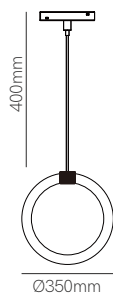

Accessories

Honeycomb anti-glare
(Included)

5 YEARS WARRANTY | 50.000 HOURS | IP 20 | 48V DC | UGR <10 | CRI ≥90 | III | 36° | +40°C / -20°C | DALI 2 | 1/20

New

Fine 25 circle 48V

*Need power supply (page 408).