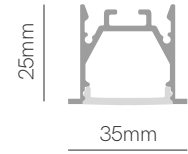

Dau E

Control accessories pages 282-289.

*Finished luminaire. Includes power supply, spring clips, power cable and end caps.

Technical Information

Power	18W / 23W / 26W / 30W
Lumens	1.800 lm - 3.420 lm
Installation	Recessed
Material	Aluminium
PCB	Flex

Code	Diffuser (Angle)	Size	CCT (lm/W) - Power/m	Driver	Colour
Code 1	Opal (110°) 6	1.170mm 3	2.700K (100 lm/W) - 15W/m 2	On / Off 1	☐ White (9003) 1
		1.420mm 4	3.000K (105 lm/W) - 15W/m 3	Dali 2	☐ Black (9005) 2
		1.720mm 5	4.000K (111 lm/W) - 15W/m 4	Push 3	☒ Custom RAL C
		1.970mm 6	5.000K (114 lm/W) - 15W/m 5	Casambi 5	
			RGB-W (100 lm/W) - 20W/m 8	Tuya 7	
			2.700-5.500K (105 lm/W) - 20W/m 9		

Code: **1** **6** ☐ ☐ ☐ ☐ ☐

Consult delivery terms and conditions.

*Create your code according to your preferences. RGB-W and CCT 2.700-5.500K only works with driver 5 Casambi and 7 Tuya.