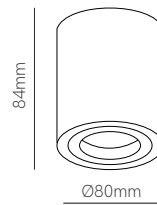

*GU10 Bulbholder included, except 258226C.

Technical Information

Installation	Recessed	Surface
Material	Aluminium	Aluminium
Finishes	White / Black / Brushed alumin.	White / Black
Bulbholder	50mm GU10	50mm GU10
Code	☐ 4478 ☒ 4479 ☒ 258226C ☒ Custom RAL ☒ Electrolytic Plating	☐ 4480 ☒ 4481 ☒ Custom RAL ☒ Electrolytic Plating

1/50

1/20

ⓘ Consult delivery terms and conditions.

3 YEARS WARRANTY | IP 20