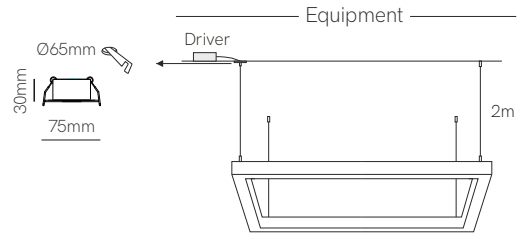

New

Mirror

600x600mm

600x1.050mm

Control accessories pages 282-289.

*Finished luminaire. Includes driver, suspension kit, power cable and end caps.

Technical Information

Power	85W / 94W
Lumens	8.500 lm - 10.434 lm
Installation	Pendant
Material	Aluminium
PCB	Rigid / RGB-W Flex