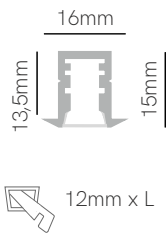

Box 11

*Useful area: 5x10mm.

Compatible led strips p. 294.

Technical Information

Max. power	15W/m
Installation	Recessed
Material	Aluminium
Finishes	Aluminium
Code	☐ 11119 ☒ Custom RAL ☒ Electrolytic Plating

ⓘ Consult delivery terms and conditions.

Accessories

Diffuser PC
Opal 70%
☐ 20480

End Cap
☐ 11633

End Cap
☐ 11623

3 YEARS WARRANTY | IP 20 | | 2m Max | AL 6063