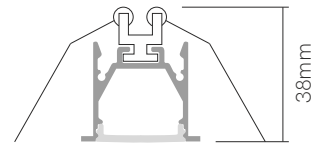

Dau E

Control accessories pages 282-289.

*Finished luminaire. Includes power supply, spring clips, power cable and end caps.

Technical Information

Power	18W / 23W / 26W / 30W
Lumens	1.800 lm - 3.420 lm
Installation	Recessed
Material	Aluminium
PCB	Flex

Code	Diffuser (Angle)	Size	CCT (lm/W) - Power/m	Driver	Colour
Code 1	Opal (110°) 6	1.170mm 3	2.700K (100 lm/W) - 15W/m 2	On / Off 1	☐ White (9003) 1
		1.420mm 4	3.000K (105 lm/W) - 15W/m 3	Dali 2	☐ Black (9005) 2
		1.720mm 5	4.000K (111 lm/W) - 15W/m 4	Push 3	☒ Custom RAL C
		1.970mm 6	5.000K (114 lm/W) - 15W/m 5	Casambi 5	
			RGB-W (100 lm/W) - 20W/m 8	Tuya 7	
			2.700-5.500K (105 lm/W) - 20W/m 9		

Code: **1** **6** ☐ ☐ ☐ ☐ ☐

Consult delivery terms and conditions.

*Create your code according to your preferences. RGB-W and CCT 2.700-5.500K only works with driver 5 Casambi and 7 Tuya.