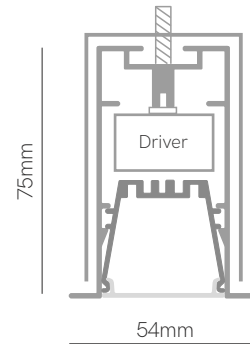

Time E

43mm x L

*Spring clips included. Control accessories pages 282-289.

Technical Information

Power	31W / 46W / 69W
Lumens	3.472 lm - 9.384 lm
Installation	Recessed
Material	Aluminium
PCB	Rigid

Code	Diffuser (Angle)	Size	CCT (lm/W) - Power/m	Driver	Colour
Code 9	UGR (81°) 3	1.130mm 3	2.700K (112 lm/W) - 27W/m 2	On / Off 1	☐ White (9003) 1
	Opal (112°) 5	1.690mm 5	3.000K (128 lm/W) - 27W/m 3	Dali 2	☐ Black (9005) 2
		2.530mm 7	4.000K (136 lm/W) - 27W/m 4	Push 3	☐ Gray (9006) 3
			5.000K (136 lm/W) - 27W/m 5	Casambi 5	☐ Custom RAL C
					☐ Electrolytic Plating

Code: **9** ☐ ☐ ☐ ☐ ☐ ☐

*Create your code according to your preferences.

Consult delivery terms and conditions.

Accessories

End caps
☐ 40751
☒ 40752
☐ 40753

Joint 180°
☒ 40770

Joint 90°
☒ 40990

Accessories pages 158-159.