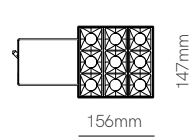

Sono 40W

Sono 60W

*Need Tuya Smart App to work.

Technical Information

Power	40W	60W
Installation	Three Phase Track	Three Phase Track
Color Temperature	Tuya 2.600K - 4.000K	Tuya 2.600K - 4.000K
Lumens	3.130 lm	4.390 lm
Material	Aluminium and polycarbonate	Aluminium and polycarbonate
Finishes	White / Black	White / Black
Code	☐ 4946 ☐ 4947 ☒ Custom RAL	☐ 4950 ☐ 4951 ☒ Custom RAL

Consult delivery terms and conditions.