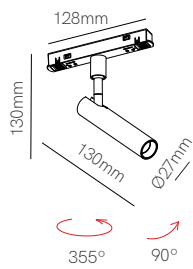

*Need power supply (page 408).

Technical Information

Power	4,5W	4,5W
Installation	Magnet Track	Magnet Track
Color Temperature	2.700K / 3.000K	2.700K / 3.000K
Lumens	260 lm / 270 lm	260 lm / 270 lm
Material	Aluminium	Aluminium
Finishes	White / Black	White / Black

Code	☐ 2.700K 4787	☐ 2.700K 4791
	☐ 3.000K 4788	☐ 3.000K 4792
	☒ 2.700K 4789	☒ 2.700K 4793
	☒ 3.000K 4790	☒ 3.000K 4794
	Custom RAL	Custom RAL

1/20

1/25

Consult delivery terms and conditions.

3 YEARS WARRANTY | 26.000 HOURS | IP 20 | 48V DC | UGR <19 | CRI ≥90 | 38° | +40°C / -20°C