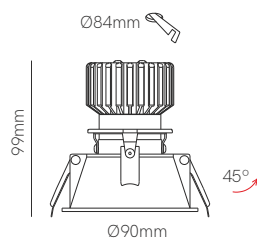

Tao

Technical Information

Power	10W
Installation	Recessed
Color Temperature	3.000K / 4.000K
Lumens	925 lm / 1.000 lm
Material	Aluminium
Finishes	White / Black

Code	☐	3.000K	3942
	☐	4.000K	3943
	☒	3.000K	3944
	☒	4.000K	3945
		Custom RAL	

Consult delivery terms and conditions.

3 YEARS WARRANTY |
50.000 HOURS |
IP 32 |
220/240 VAC |
UGR <19 |
PF >0,9 |
CRI ≥80 |
|
38° |
50/60 Hz |
|
+40°C |
-20°C |
1/40