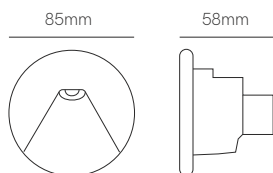

Pun

*Recessed box, white and black cover included.

Technical Information

Power	3W
Installation	Recessed
Color Temperature	Switch 2.700K / 3.200K / 4.000K
Lumens	65 lm
Material	Aluminium
Finishes	White / Black

Code	☐ ☐ 5029 ☐ Custom RAL

ⓘ Consult delivery terms and conditions.

3 YEARS WARRANTY | 25.000 HOURS | IP 20 | 175/265 VAC | PF >0,4 | CRI ≥80 | 38° | 50/60 Hz | IK07 | +45°C / -20°C | CCT SWITCH | 1/50