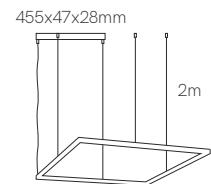

Square

Equipment

Control accessories pages 282-289.

*Finished luminaire. Includes suspension kit, power cable and end caps.

Technical Information

Power	43W / 62W
Lumens	4.300 lm - 6.882 lm
Installation	Pendant
Material	Aluminium
PCB	Flex

Code	Diffuser (Angle)	Size	CCT (lm/W) - Power/m	Driver	Colour
Code 3	Opal (110°) 3	530 x 530mm 4	2.700K (100 lm/W) - 20W/m 2	On / Off 1	☐ White (9003) 1
		530 x 1.030mm 8	3.000K (105 lm/W) - 20W/m 3	Push 3	☐ Black (9005) 2
			4.000K (111 lm/W) - 20W/m 4	Casambi 5 ⓘ	☐ Matt Gold 4
			RGB-W (100 lm/W) - 20W/m 8	Tuya 7 ⓘ	☐ Silver 5
			2.700-5.500K (105 lm/W) - 20W/m 9		☐ Custom RAL C

Code: **3 3** ☐ ☐ ☐ ☐

ⓘ Consult delivery terms and conditions.

*Create your code according to your preferences. RGB-W and CCT 2.700-5.500K only works with driver 5 Casambi and 7 Tuya.