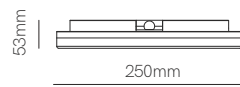

Technical Information

Power	20W	25W
Installation	Surface	Surface
Color Temperature	Switch 2.700K / 3.200K / 4.000K	Switch 2.700K / 3.200K / 4.000K
Lumens	2.400 lm	3.000 lm
Material	Polybutylene and Polycarbonate	Polybutylene and Polycarbonate
Finishes	White	White
Code	☐ 4832	☐ 4500-V2

3 YEARS WARRANTY | 25.000 HOURS | → | IP 40 | 220/240 VAC | PF >0,9 | CRI ≥80 | 120° | 50/60 Hz | IK08 | +45°C / -25°C | CCT SWITCH | 1/5