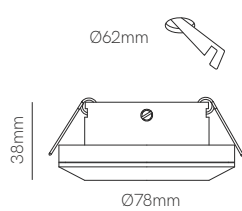

ⓘ Consult delivery terms and conditions.

Bathroom

*G5.3 Bulbholder included.

Technical Information

Installation	Recessed
Material	Aluminium
Finishes	White / Brushed aluminium
Bulbholder	50mm G5.3
Code	<input type="checkbox"/> 223232
	<input type="checkbox"/> 223233