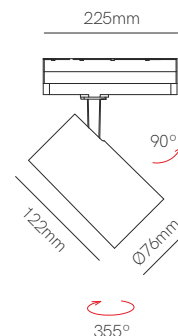

New

Lonja

Technical Information

Power	22W
Lumens	1.628 lm - 2.662 lm
Installation	Three Phase Track
Material	Aluminium
Finishes	White (9003) / Black (9005)

Code	Diffuser (Angle)	Size	CCT (Lm)	Driver	Colour
Code 3	Transparent (15°)	1	9	FISH - 5.500K 2.662 lm	1
	Transparent (24°)	6	3.000K 2.100 lm	3	
	Transparent (36°)	8	4.000K 2.206 lm	4	
			MEAT R - 1.950K 1.650 lm	5	
			FRUIT - 2.700K 2.310 lm	6	
			WINE/CHEESE - 2.700K 2.464 lm	7	
			BREAD - 2.400K 2.464 lm	8	
			MEAT M - 3.500K 1.628 lm	9	
				On/Off 1	☐ White 1
				Triac 4	☒ Black 2
					Custom RAL

Code: **3** ☐ **9** ☐ ☐ ☐ ☐

*Create your code according to your preferences.

Consult delivery terms and conditions.

Accessories

Honeycomb anti-glare

■ 40111

5 YEARS WARRANTY | 50.000 HOURS | → | IP 40 | 220/240 VAC | PF >0,9 | CRI ≥90 | 3.000K | 4.000K | | 15° | 24° | 36° | 50/60 Hz | TRIAC DIMM | +40°C | -15°C | 1