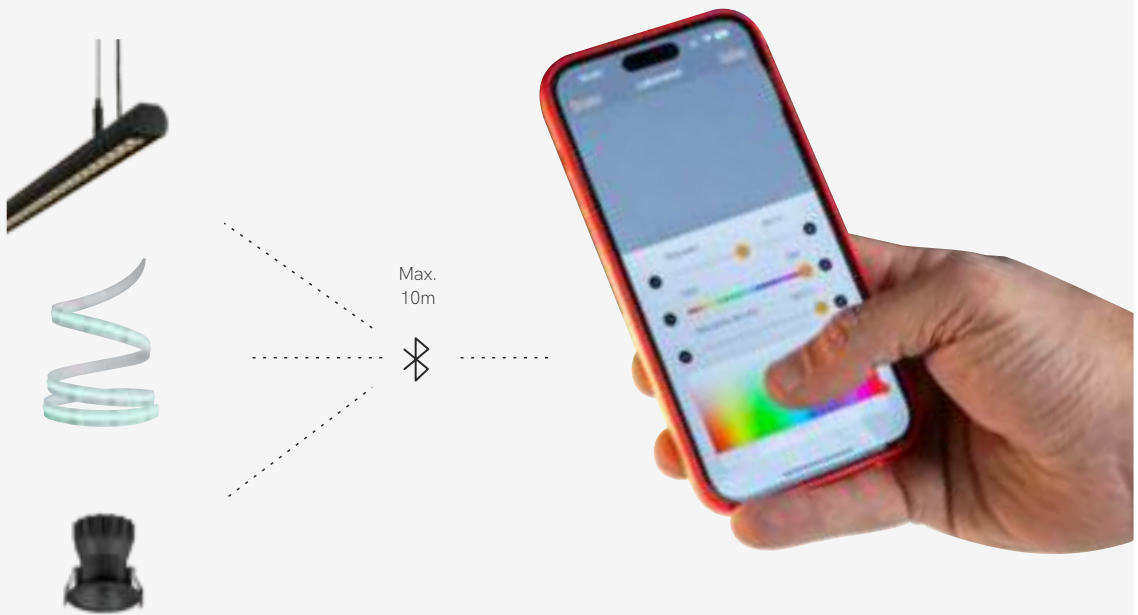

Smart home solution

- On - Off
- Dimmable
- CCT
- Light color
- Group
- Scenes

Add more additional features with Tuya Smart Gateway.

- Schedule day and time
- Control from anywhere via internet
- Voice control with Alexa
- Voice control with Google Home

CASAMBI

Professional solution

Add more additional features with Casambi Smart Gateway.

Schedule day and time

Control from anywhere via internet

Casambi Gateway

Home Router

All products with Casambi logo can have these functions.