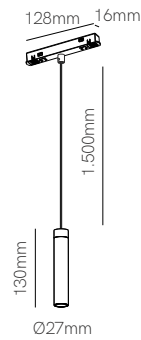

*Need power supply (page 408).

Technical Information

Power	4,5W	4,5W
Installation	Magnet Track	Magnet Track
Color Temperature	2.700K / 3.000K	2.700K / 3.000K
Lumens	260 lm / 270 lm	260 lm / 270 lm
Material	Aluminium	Aluminium
Finishes	White / Black	White / Black

Code	☐ 2.700K 4787	☐ 2.700K 4791
	☐ 3.000K 4788	☐ 3.000K 4792
	☒ 2.700K 4789	☒ 2.700K 4793
	☒ 3.000K 4790	☒ 3.000K 4794
	Custom RAL	Custom RAL

1/20

1/25

Consult delivery terms and conditions.

3 YEARS WARRANTY | 26.000 HOURS | IP 20 | 48V DC | UGR <19 | CRI ≥90 | 38° | +40°C / -20°C