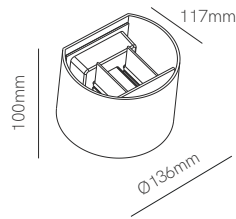

Lek round

Lek square

Technical Information

Power	6,8W	6,8W
Installation	Surface	Surface
Color Temperature	2.700K / 3.000K / 4.000K	2.700K / 3.000K / 4.000K
Lumens	480 lm / 530 lm / 542 lm	480 lm / 530 lm / 542 lm
Material	Aluminium	Aluminium
Finishes	White / Black / Corten	White / Black / Corten

Code	☐ 2.700K 4906	☐ 2.700K 4303
	☐ 3.000K 4907	☐ 3.000K 3983
	☐ 4.000K 4908	☐ 4.000K 3984
	☒ 2.700K 4909	☒ 2.700K 4304
	☒ 3.000K 4910	☒ 3.000K 3985
	☒ 4.000K 4911	☒ 4.000K 3986
	☐ 2.700K 4912	☐ 2.700K 4312
	☐ 3.000K 4913	☐ 3.000K 3987
	☐ 4.000K 4914	☐ 4.000K 3988
	Custom RAL	Custom RAL

ⓘ Consult delivery terms and conditions.

3 YEARS WARRANTY | 30.000 HOURS | IP 54 | 220/240 VAC | PF >0,9 | CRI ≥80 | 0°-120° | 50/60 Hz | IK04 | +40°C / -10°C | AKZO NOBEL | 1/12