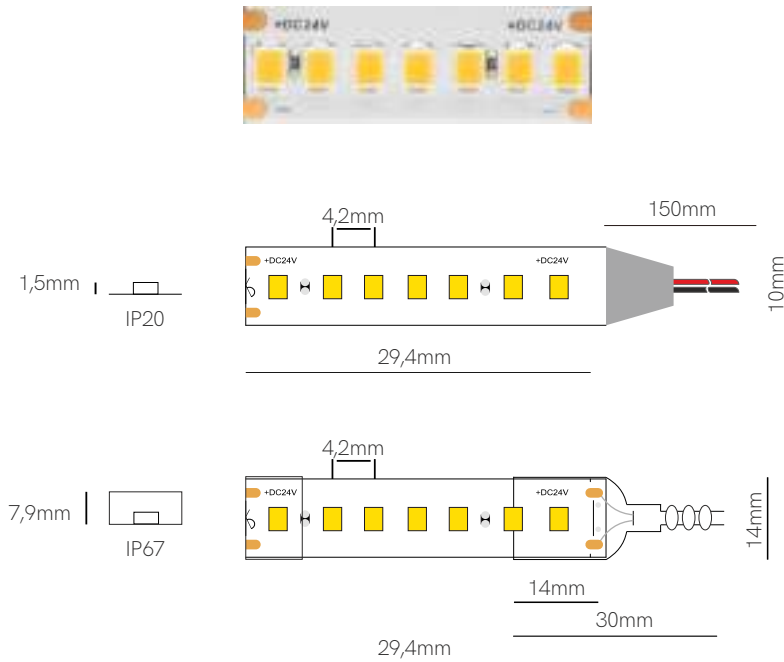

Fine 52

Compatible profiles p. 294.

Technical Information

V / A / W   24V / 0,91A / 22W/m

Code	Code	Lumens/w	Lumens/m	CCT	IP
	52270	97 lm/w	2.134 lm/m	2700K	IP20
	52300	103 lm/w	2.266 lm/m	3000K	IP20
	52400	108 lm/w	2.376 lm/m	4000K	IP20
	52600	112 lm/w	2.464 lm/m	6000K	IP20
	52277	97 lm/w	2.134 lm/m	2700K	IP67
	52307	103 lm/w	2.266 lm/m	3000K	IP67
	52407	108 lm/w	2.376 lm/m	4000K	IP67
	52607	112 lm/w	2.464 lm/m	6000K	IP67

Accessories

End Cap
32635

End Cap
32625

Joint
13,8x11,55x3,9mm
20220

Joint
13,55x11,67x4,7mm
20120

*Available in reel of 5 meters.

Accessories pages 282-293.

5 YEARS WARRANTY | 22 W/m | 238 LED/m | CRI ≥90 | 24 VDC | 29,4mm | 2835