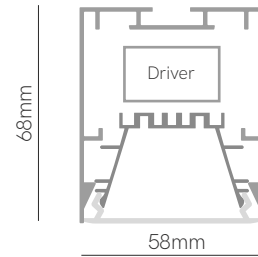

Urban track

Control accessories pages 282-289.

*Finished luminaire.

Technical Information

Power	21W / 32W / 43W
Lumens	2.352 lm - 5.848 lm
Installation	Three Phase Track
Material	Aluminium
PCB	Rigid

Code	Diffuser (Angle)	Size	CCT (lm/W) - Power/m	Driver	Colour
Code 6	UGR (78°) 4	570mm 4	2.700K (112 lm/W) - 40W/m 2	On / Off 4	☐ White (9003) 1
	Opal (112°) 5	840mm 6	3.000K (128 lm/W) - 40W/m 3	Casambi 6	☒ Black (9005) 2
		1.130mm 8	4.000K (136 lm/W) - 40W/m 4		☐ Custom RAL C
			5.000K (136 lm/W) - 40W/m 5		
			2.700-5.500K (105 lm/W) - 40W/m 9		

Code: **6** ☐ ☐ ☐ ☐ ☐ ☐

Consult delivery terms and conditions.

*Create your code according to your preferences. CCT 2.700-5.500K only works with driver 5 Casambi.

5 YEARS WARRANTY |
50.000 HOURS |
IP 20 |
UGR <19 (4) |
230 VAC |
PF >0,9 |
CRI ≥95 |
|
|
3,37m Max |
|
|
PUSH