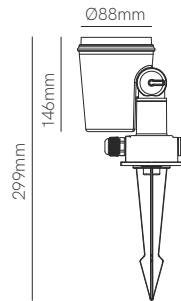

Fix

Technical Information

Installation	Surface / Floor
Material	Polypropylene
Finishes	Black
Lamp Holder	E27
Code	■ 4820

*Spike included. Recommended lamp Par 38 (page 704).

3 YEARS WARRANTY | IP 65 | 50/60 Hz | 1/6