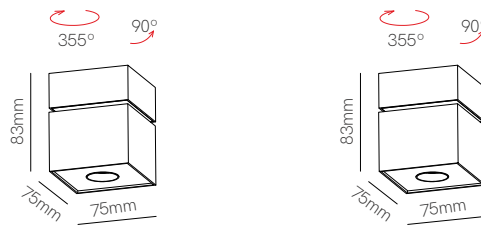

Mini rubyc dimmable

Mini rubyc

Technical Information

Power	7W	7W
Installation	Surface	Surface
Color Temperature	Switch 2.700K / 3.200K / 4.000K	Switch 2.700K / 3.200K / 4.000K
Lumens	850 lm	850 lm
Material	Aluminium	Aluminium
Finishes	White / Black	Black

Code	☐ 4332-N	☐ 4333
	☐ 4333-N	Custom RAL
	Custom RAL	

Consult delivery terms and conditions.

3 YEARS WARRANTY |
30.000 HOURS |
IP 20 |
220/240 VAC |
PF >0,9 |
CRI ≥80 |
40° |
|
50/60 Hz |
+40°C |
-20°C |
CCT SWITCH |
AKZO NOBEL |
1/30