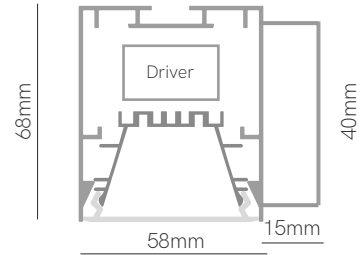

Urban wall sensor