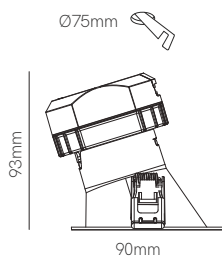

Pulcom round asymmetric

Pulcom square asymmetric

Technical Information

Power	8W	8W
Installation	Recessed	Recessed
Color Temperature	Switch 2.700K / 3.200K / 4.000K	Switch 2.700K / 3.200K / 4.000K
Lumens	800 lm	800 lm
Material	Polycarbonate	Polycarbonate
Finishes	White / Black	White / Black
Code	☐ 4743 ☒ 4747 ☒ Custom RAL	☐ 4745 ☒ 4749 ☒ Custom RAL

ⓘ Consult delivery terms and conditions.

3 YEARS WARRANTY | 25.000 HOURS | IP 44 | 220/240 VAC | UGR <19 | PF >0,9 | CRI ≥80 |
| 38° | 50/60 Hz | | |
+40°C | | 1/5/20