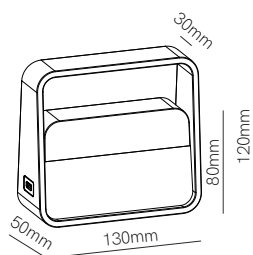

New

Bag

Technical Information

Power	2W
Installation	Portable
Color Temperature	3.000K
Lumens	50 lm
Material	Aluminium
Finishes	White / Black / Brushed Gold / Champagne

Code	☐ 5329
	☐ 5330
	☐ 5331
	☐ 5332

3 YEARS WARRANTY BATTERY 2 YEARS | 30.000 HOURS | 2,5 HOURS | 3,5 HOURS | USB-C 5V | 1.800 mAh | IP 20 | CRI ≥90 | 180° | DIMMABLE | IK06 | +40°C -20°C | 1/20