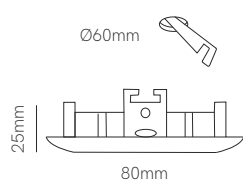

Fijo

*G5.3 Bulbholder included.

Technical Information

Installation	Recessed
Material	Aluminium
Finishes	White / Gray / Brushed chrome
Bulbholder	50mm G5.3

Code	☐ 206280
	☐ 206284
	☐ 206285
	☒ Custom RAL

Consult delivery terms and conditions.

Accessories

Bulbholder GU10

301182 ☐

3 YEARS WARRANTY | IP 20 | 1/50