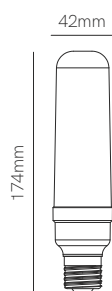

PL T40 E27

Technical Information

Power	10W
Color Temperature	3.000K / 4.000K
Lumens	825 lm / 880 lm
Code	3.000K 582L016T40E-C3 4.000K 582L016T40E-F

---

3 YEARS WARRANTY | 25.000 HOURS | IP 40 | 220/240 VAC | PF >0,8 | CRI ≥80 | 360° | 50/60 Hz | +40°C / -20°C |