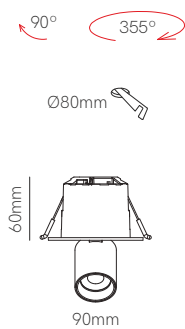

Technical Information

Power	6W	6W
Installation	Recessed	Recessed
Color Temperature	Switch 2.700K / 3.200K / 4.000K	Switch 2.700K / 3.200K / 4.000K
Lumens	600 lm	600 lm
Material	Polycarbonate	Polycarbonate
Finishes	White / Black	White / Black
Code	☐ 5061 ☒ 5062	☐ 5108 ☒ 5109

3 YEARS WARRANTY | 25.000 HOURS | → | IP 20 | 100/277 VAC | UGR <19 | PF >0,9 | CRI ≥80 | 42° | 50/60 Hz | | +40°C / -20°C | CCT SWITCH | 1/20