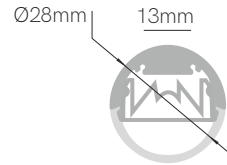

Angle 30° / Transparent