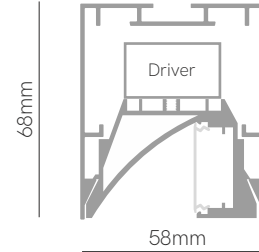

Code: **6** **1** **0**

Consult delivery terms and conditions.
*Create your code according to your preferences.

Urban asymmetric

Control accessories pages 282-289.

Technical Information

Power	25W / 31W / 37W / 43W / 55W
Lumens	1.650 lm - 4.290 lm
Installation	Surface / Pendant
Material	Aluminium
PCB	Flex