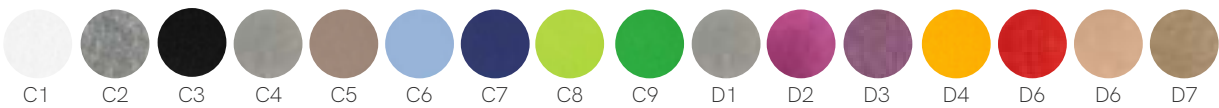

Standard colors

Custom colors