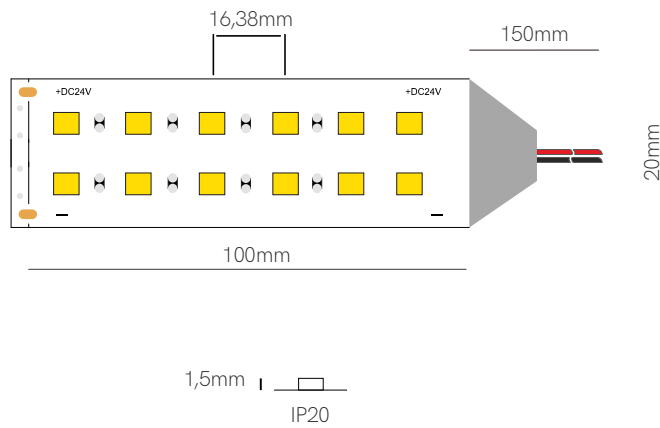

Fine 55

Compatible profiles p. 294.

Technical Information

V / A / W 24V / 1A / 24W/m

Code	Lumens/w	Lumens/m	CCT	IP
55270	80 lm/w	1.920 lm/m	2700K	IP20
55300	83 lm/w	1.992 lm/m	3000K	IP20
55400	86 lm/w	2.064 lm/m	4000K	IP20

*Available in reel of 5 meters.
Accessories pages 282-293.

5 YEARS WARRANTY | 24 W/m | 120 LED/m | CRI ≥90 | III | 24 VDC | 100mm | | 5050