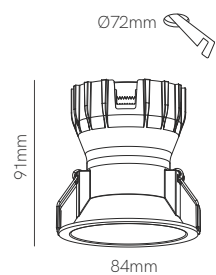

Technical Information

Power	8W	8W
Installation	Recessed	Recessed
Color Temperature	Switch 2.700K / 3.200K / 4.000K	5.000K
Lumens	780 lm / 800 lm / 840 lm	860 lm
Material	Aluminium	Aluminium
Finishes	White / Black	White / Black
Code	☐ 5057 ☒ 5058 ☒ Custom RAL	☐ 5.000K 4217 ☒ 5.000K 4218 ☒ Custom RAL

ⓘ Consult delivery terms and conditions.

3 YEARS WARRANTY | 30.000 HOURS | IP 65 | 220/240 VAC | UGR <16 | PF >0,9 | CRI ≥85 | | 40° | 50/60 Hz | TRIAC DIMM | RT 2012 REGLEMENTATION THERMIQUE | +45°C / -20°C |