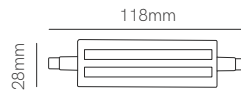

Lineal 13W R7S