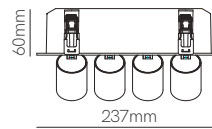

Mini oxo square 2

130X80mm

Mini oxo square 4

227X80mm

Mini oxo square 6

325X80mm

Technical Information

Power	12W	24W	36W
Installation	Recessed	Recessed	Recessed
Color Temperature	Switch 2.700K / 3.200K / 4.000K	Switch 2.700K / 3.200K / 4.000K	Switch 2.700K / 3.200K / 4.000K
Lumens	1.200 lm	2.400 lm	3.600 lm
Material	Polycarbonate	Polycarbonate	Polycarbonate
Finishes	White / Black	White / Black	White / Black
Code	☐ 5063 ☒ 5064	☐ 5065 ☒ 5066	☐ 5067 ☒ 5068

1/10

1/10

1/5

3 YEARS WARRANTY | 25.000 HOURS | → | IP 20 | 100/277 VAC | UGR <19 | PF >0,9 | CRI ≥80 | | 42° | 50/60 Hz | | +40°C / -20°C | CCT SWITCH