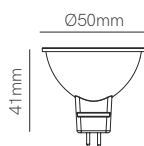

Uniform-line MR16

Uniform-line GU10

Uniform-line GU10 dimmable

Technical Information

Power	6W	6W	6W
Color Temperature	2.700K/3.000K/4.000K/5.000K	2.700K/3.000K/4.000K/5.000K	2.700K / 3.000K / 4.000K
Lumens	480 lm/510 lm/545 lm/560 lm	480 lm/510 lm/545 lm/560 lm	490 lm / 500 lm / 530 lm
Code	2.700K 4019-V2 3.000K 4020-V2 4.000K 4021-V2 5.000K 4022-V2	2.700K 4015-V2 3.000K 4016-V2 4.000K 4017-V2 5.000K 4018-V2	2.700K 4227 3.000K 4228 4.000K 4229
	12V AC/DC	220/240 VAC	220/240 VAC | TRIAC DIMM

5 YEARS WARRANTY | 50.000 HOURS | IP 40 | PF >0,9 | CRI ≥80 | 120° | 50/60 Hz | +40°C / -20°C | 10/50