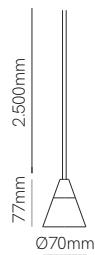

Zoe suspension

*Base not included. You need to choose a base to complete the installation.

Technical Information

Power	8W
Installation	Surface / Recessed
Color Temperature	Switch 2.700K / 3.200K / 4.000K
Lumens	570 lm
Material	Aluminium
Finishes	White / Black

Code	☐ 5092
	☒ 5093
	Custom RAL

Consult delivery terms and conditions.

Accessories

Surface Base 8W
Ø75x33mm
☐ 5118
☒ 5119

Recessed Base 8W
Ø90x22mm / Ø80mm
☐ 5120
☒ 5121

Wire holder
☐ 5106
☒ 5107