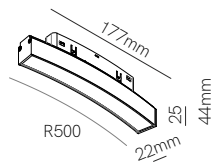

New

Curve tram 48V

Curve line 48V

*Need power supply (page 408).

Technical Information

Power	6W	8W
Installation	Magnet Track	Magnet Track
Color Temperature	2.700K / 3.000K	2.700K / 3.000K
Lumens	500 lm	300 lm
Material	Aluminium	Aluminium
Finishes	White / Black	White / Black

Code	☐ 2.700K 5309	☐ 2.700K 5313
	☐ 3.000K 5310	☐ 3.000K 5314
	☒ 2.700K 5311	☒ 2.700K 5315
	☒ 3.000K 5312	☒ 3.000K 5316

3 YEARS WARRANTY | 30.000 HOURS | IP 20 | 48V DC | UGR <19 | CRI ≥90 | III | +40°C / -20°C | 1/40