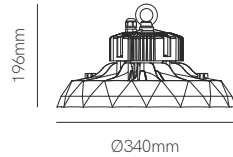

New

Ufo Lens switch
60W / 80W / 100W

Ufo Lens switch
90W / 120W / 150W

Technical Information

Power	Switch 60W / 80W / 100W	Switch 90W / 120W / 150W
Installation	Surface	Surface
Color Temperature	Switch 3.000K / 4.000K / 5.000K	Switch 3.000K / 4.000K / 5.000K
Lumens	131-167 lm/W	128-167 lm/W
Material	Aluminium	Aluminium
Finishes	Black	Black
Code	■ 5147	■ 5148