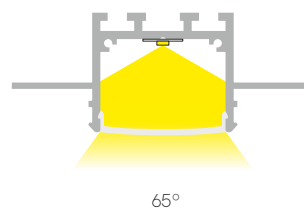

Box 37

40mm x L

*Useful area: 23x20mm.

Compatible led strips p. 294.

Technical Information

Max. power	40W/m
Installation	Trimless
Material	Aluminium
Finishes	White

Code	☐ 37121
	☒ Custom RAL
	☒ Electrolytic Plating

ⓘ Consult delivery terms and conditions.

Accessories

Diffuser PC
Opal 70%
☐ 37480

End Cap
☐ 37621

3 YEARS WARRANTY | IP 40 | | 2m Max | AL 6063