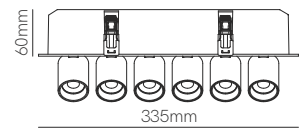

Mini oxo square 2

130X80mm

Mini oxo square 4

227X80mm

Mini oxo square 6

325X80mm

Technical Information

Power	12W	24W	36W
Installation	Recessed	Recessed	Recessed
Color Temperature	Switch 2.700K / 3.200K / 4.000K	Switch 2.700K / 3.200K / 4.000K	Switch 2.700K / 3.200K / 4.000K
Lumens	1.200 lm	2.400 lm	3.600 lm
Material	Polycarbonate	Polycarbonate	Polycarbonate
Finishes	White / Black	White / Black	White / Black
Code	☐ 5063 ☒ 5064	☐ 5065 ☒ 5066	☐ 5067 ☒ 5068

1/10

1/10

1/5

3 YEARS WARRANTY | 25.000 HOURS | → | IP 20 | 100/277 VAC | UGR <19 | PF >0,9 | CRI ≥80 | | 42° | 50/60 Hz | | +40°C / -20°C | CCT SWITCH