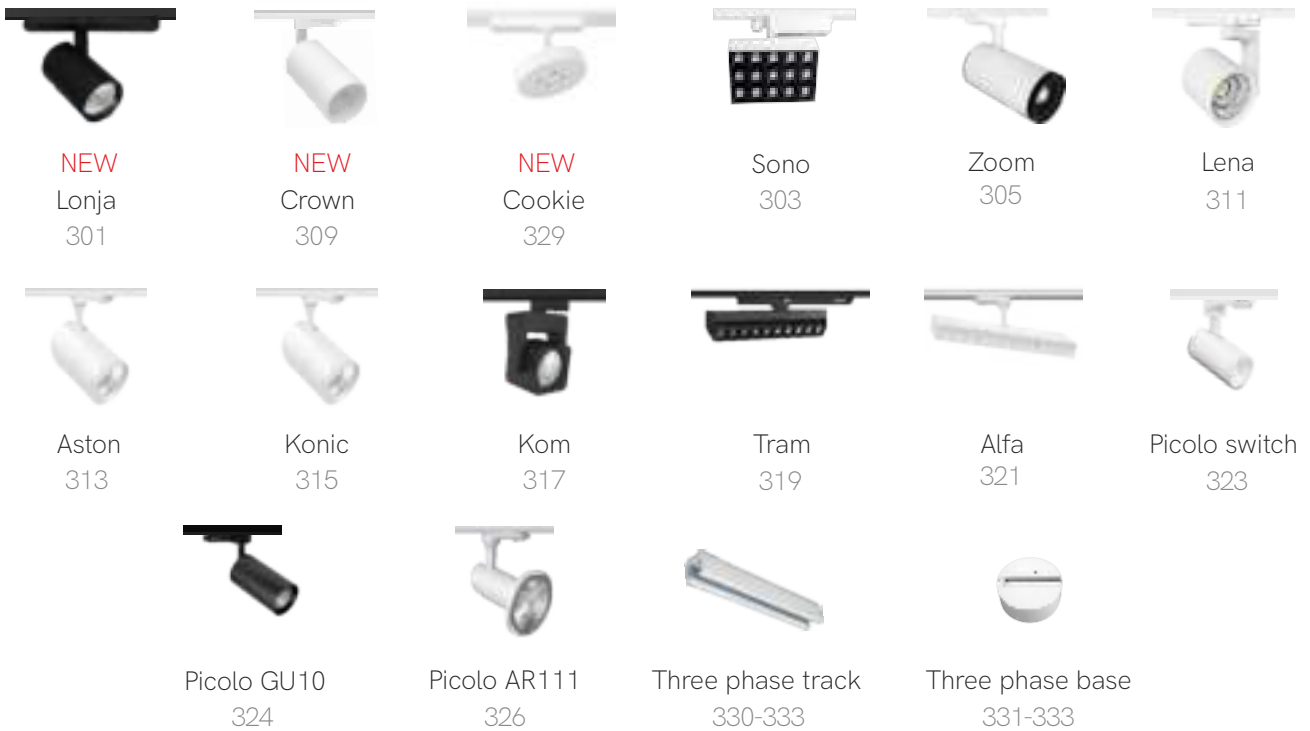

Technical lighting

298

Three phase track

Surface

Recessed

Decorative lighting

380

Magnet track 48V