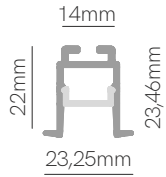

New

Box 95

*Useful area: 12x3mm.

Compatible led strips p. 294.

Technical Information

Max. power	22W/m
Installation	Recessed
Material	Aluminium
Finishes	White / Black / Aluminium

Code	☐ 95121
	☒ 95122
	☐ 95119
	☒ Custom RAL
	☒ Electrolytic Plating

Consult delivery terms and conditions.

Accessories

Opal
Prismatic
☐ 75440

End Cap
☐ 95631
☒ 95632
☐ 95633

End Cap
☐ 95621
☒ 95622
☐ 95623

Clip
Metallic
☒ 24710

3 YEARS WARRANTY | IP 20 | | 2m Max | AL 6063