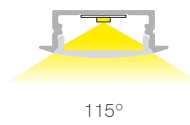

Box 53

*Useful area: 20x6mm.

Compatible led strips p. 294.

Technical Information

Max. power	25W/m
Installation	Recessed
Material	Aluminium
Finishes	White / Black / Aluminium
Code	☐ 53121 ☒ 53122 ☐ 53119 ☒ Custom RAL ☒ Electrolytic Plating

ⓘ Consult delivery terms and conditions.

Accessories

Diffuser PC
Opal 70%
23480

End Cap
53631
53632
53633

End Cap
53621
53622
53623

3 YEARS WARRANTY | IP 20 | | 2m Max | AL 6063