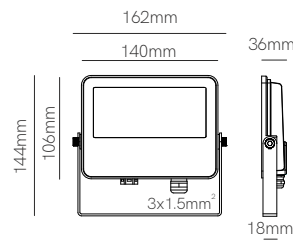

Technical Information

Power	10W	20W
Installation	Surface	Surface
Color Temperature	Switch 3.000K / 4.000K / 5.000K	Switch 3.000K / 4.000K / 5.000K
Lumens	1.200 lm	2.400 lm
Material	Aluminium	Aluminium
Finishes	White / Black / Gray	White / Black / Gray
Code	☐ 4679 ☒ 4680 ☐ 4681	☐ 4682 ☒ 4683 ☐ 4684

Accessories

3 YEARS WARRANTY | 25.000 HOURS | → | IP 65 | 180/260 VAC | PF >0,9 | CRI ≥80 | | 115° | 50/60 Hz | | +45°C / -20°C | AKZO NOBEL | CCT SWITCH | >1KV