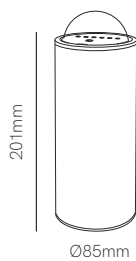

Converse lighting

Technical Information

Power	2,5W
Installation	Portable
Color Temperature	2.700K / 5.000K
Lumens	225 lm
Finishes	White
Code	☐ 3916-N

3 YEARS WARRANTY BATTERY 2 YEARS | 50.000 HOURS | 5-6 HOURS | 4-150 HOURS | MICRO USB 5V | 2.200 mAh | IP 20 | CRI ≥82 | 360° | DIMMABLE | +40°C -20°C | 1/15