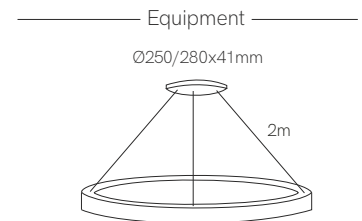

New

Zero in

Control accessories pages 282-289.

*Finished luminaire. Includes power supply, suspension kit and power cable.

Technical Information

Power	26W / 44W / 63W / 96W
Lumens	1.560 lm - 6.912 lm
Installation	Pendant
Material	Aluminium
PCB	Flex

Code	Diffuser	Size	CCT (lm/W) - Power/m	Driver	Colour
Code 1	Opal 2	400mm 2	2.700K (60 lm/W) - 22W/m 2	On / Off 1	☐ White (9003) 1
		700mm 4	3.000K (66 lm/W) - 22W/m 3	Dali 2	☐ Black (9005) 2
		1.000mm 6	4.000K (72 lm/W) - 22W/m 4	Push 3 ⓘ	☐ Matt Gold 4
		ⓘ 1.400mm 8	RGB-W (50 lm/W) - 22W/m 8	Casambi 5 ⓘ	☐ Silver 5
			2.700-5.500K (70 lm/W) - 22W/m 9	Tuya 7 ⓘ	☐ Custom RAL C

Code: **1** **2** ☐ ☐ ☐ ☐ ☐ ☐

ⓘ Consult delivery terms and conditions.

*Create your code according to your preferences. RGB-W and CCT 2.700-5.500K only works with driver 5 Casambi and 7 Tuya.