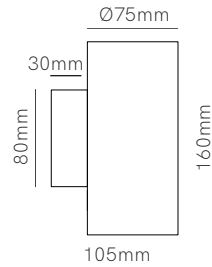

*GU10 Bulbholder included.

Technical Information

Installation	Surface	Surface
Material	Aluminium	Aluminium
Finishes	White / Black / Corten	White / Black / Corten
Bulbholder	50mm GU10	50mm GU10
Code	☐ 5012 ☐ 5013 ☐ 5014 ☐ Custom RAL	☐ 5015 ☐ 5016 ☐ 5017 ☐ Custom RAL

ⓘ Consult delivery terms and conditions.