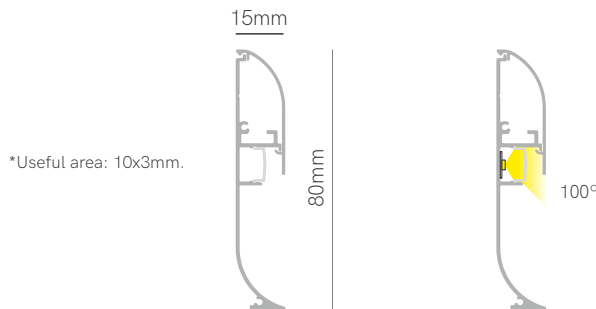

New

Box 65

Compatible led strips p. 294.

Technical Information

Max. power	12W/m
Installation	Surface / skirting
Material	Aluminium
Finishes	White / Black / Aluminium

Code	☐ 65121
	☒ 65122
	☐ 65119
	Custom RAL
	Electrolytic Plating

Consult delivery terms and conditions.

Accessories

	x2			
Diffuser PC Opal 70% ☐ 65440	End Cap ☐ 65621 ☒ 65622 ☐ 65623	90° outside connector ☐ 65221 ☒ 65222 ☐ 65223	90° inside connector ☐ 65331 ☒ 65332 ☐ 65333	Joint 180° Metallic ☒ 65550

3 YEARS WARRANTY | IP 20 | 2m Max AL 6063