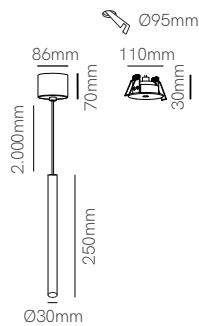

*Need Tuya Smart App to work.

Technical Information

Power	6W	6W
Installation	Surface / Recessed	Surface / Recessed
Color Temperature	Tuya 2.700K - 4.000K	Tuya 2.700K - 4.000K
Lumens	460 lm	460 lm
Material	Aluminium	Aluminium
Finishes	White / Black / Chrome	White / Black / Chrome
Code	☐ 4930 ☒ 4931 ☐ 4932 ☒ Custom RAL	☐ 4750 ☒ 4751 ☐ 4752 ☒ Custom RAL

ⓘ Consult delivery terms and conditions.

Accessories

*See page 8 for Gateway additional info.

*All versions included surface base (mounted) and recessed base (not mounted).

3 YEARS WARRANTY | 30.000 HOURS | IP 20 | 220/240 VAC | UGR <19 | PF >0,9 | CRI ≥90 | 45° | 50/60 Hz | +50°C / -10°C | IK03 | Tuya | 1/10