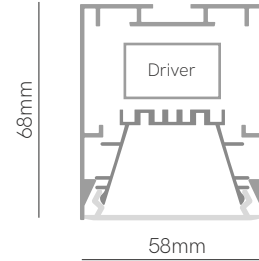

Urban

Control accessories pages 282-289.

Technical Information

Power	46W / 57W / 69W / 80W / 103W
Lumens	5.152 lm - 14.008 lm
Installation	Surface / Pendant
Material	Aluminium
PCB	Rigid

Code	Diffuser (Angle)	Size	CCT (lm/W) - Power/m	Driver	Colour
Code 6	UGR (78°) 4	1.130mm 3	2.700K (112 lm/W) - 40W/m 2	On / Off 1	☐ White (9003) 1
	Opal (112°) 5	1.410mm 4	3.000K (128 lm/W) - 40W/m 3	Dali 2	☐ Black (9005) 2
		1.690mm 5	4.000K (136 lm/W) - 40W/m 4	Push 3	☐ Gray (9006) 3
		1.970mm 6	5.000K (136 lm/W) - 40W/m 5	Casambi 5 ⓘ	☐ Matt Gold 4
		2.530mm 7	2.700-5.500K (105 lm/W) - 40W/m 9	Tuya 7 ⓘ	☐ Corten 6
					☐ Copper 7
					☐ Custom RAL C
					☐ Electrolytic Plating ⓘ

Code: **6** ☐ ☐ ☐ ☐ ☐ ☐

ⓘ Consult delivery terms and conditions.

*Create your code according to your preferences. CCT 2.700-5.500K only works with driver 5 Casambi and 7 Tuya.

Accessories

End caps ☐ 40721 ☐ 40722 ☐ 40723	Joint 180° ☐ 40220	Joint 90° ☐ 40550	Wall bracket ☐ 40851 ☐ 40852 ☐ 40853	Trimless ☐ 40669	Base 3x0,75 (2,5m) Ø60x28mm ☐ 40881 ☐ 40882 ☐ 40883	Base 5x0,5 (2,5m) Ø60x28mm ☐ 40991 ☐ 40992 ☐ 40993	Ceiling suspension ☐ 40780	Suspension Kit ☐ 40790 (2m)

Accessories pages 158-159.