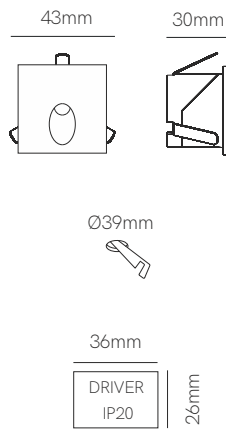

Luky

Technical Information

Power	2W
Installation	Recessed
Color Temperature	3.200K / 4.000K
Lumens	90 lm / 96 lm
Material	Aluminium
Finishes	White / Black

Code	☐	3.200K	3999
	☐	4.000K	4000
	☒	3.200K	4001
	☒	4.000K	4002
		Custom RAL	

Consult delivery terms and conditions.

3 YEARS WARRANTY |
50.000 HOURS |
IP 54 |
220/240 VAC |
PF >0,5 |
CRI ≥80 |
|
65° |
|
50/60 Hz |
+50°C / -20°C |
AKZO NOBEL |
|
1/200