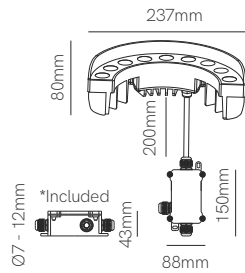

Signal

Technical Information

Power	9W
Installation	Floor / Tree trunk
Color Temperature	3.000K
Lumens	720 lm
Material	Aluminium
Finishes	Dark gray
Code	■ 3.000K 4290

*Integrated driver. IP65 connection box included.

3 YEARS WARRANTY | 20.000 HOURS | → | IP 65 | 100/277 VAC | PF >0,6 | CRI ≥80 | | CABLE 20CM | 30° | 50/60 Hz | | +40°C -20°C |