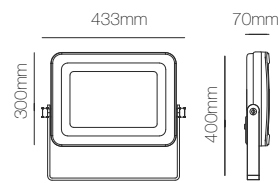

Sky 100W

Sky 150W

Sky 200W

Technical Information

Power	100W	150W	200W
Installation	Surface	Surface	Surface
Color Temperature	2.200K	2.200K	2.200K
Lumens	7.000 lm	11.000 lm	14.000 lm
Material	Aluminium	Aluminium	Aluminium
Finishes	Black	Black	Black
Code	■ 3955	■ 3956	■ 3957

1/4

1/2

1/2

5 YEARS WARRANTY | 50.000 HOURS | → | IP 65 | 220/240 VAC | PF >0,9 | CRI ≥80 | | 115° | 50/60 Hz | | +45°C / -20°C | AKZO NOBEL | >2KV