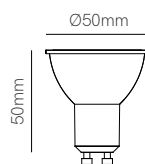

Uniform-line MR16

Uniform-line GU10

Uniform-line GU10 dimmable

Technical Information

Power	6W	6W	6W
Color Temperature	2.700K/3.000K/4.000K/5.000K	2.700K/3.000K/4.000K/5.000K	2.700K / 3.000K / 4.000K
Lumens	480 lm/510 lm/545 lm/560 lm	480 lm/510 lm/545 lm/560 lm	490 lm / 500 lm / 530 lm
Code	2.700K 4019-V2 3.000K 4020-V2 4.000K 4021-V2 5.000K 4022-V2	2.700K 4015-V2 3.000K 4016-V2 4.000K 4017-V2 5.000K 4018-V2	2.700K 4227 3.000K 4228 4.000K 4229
	12V AC/DC	220/240 VAC	220/240 VAC | TRIAC DIMM

5 YEARS WARRANTY | 50.000 HOURS | IP 40 | PF >0,9 | CRI ≥80 | 120° | 50/60 Hz | +40°C / -20°C | 10/50