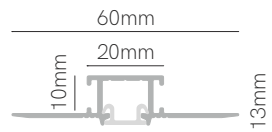

25mm x L

*Useful area: 12x3mm.

Compatible led strips p. 294.

Technical Information

Max. power	20W/m
Installation	Trimless
Material	Aluminium
Finishes	White / Black
Code	<input type="checkbox"/> 68121 <input checked="" type="checkbox"/> 68122