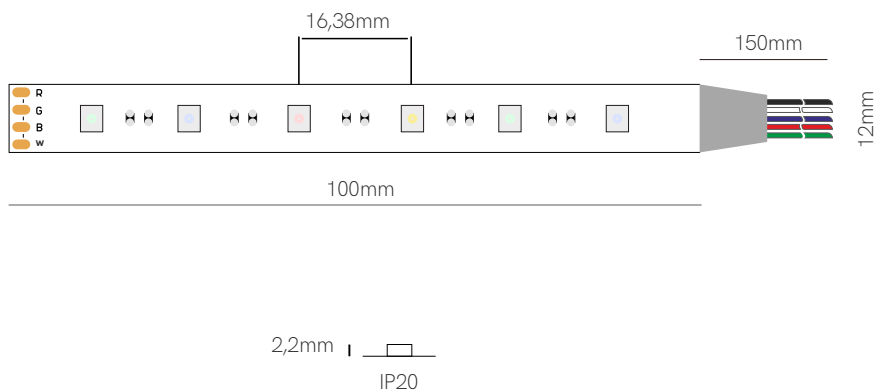

Fine 47

+ Compatible profiles p. 294.

Technical Information

V / A / W 24V / 0,6A / 14,4W/m

Code	Code	Lumens/w	Lumens/m	CCT	IP
	47430	18-60 lm/w	260-864 lm/m	RGB-W 3.000K	IP20
	47440 <i>New</i>	18-60 lm/w	260-864 lm/m	RGB-W 4.000K	IP20

Accessories

Joint
13,5x13,73x4,2mm
 20150

Joint
13,5x13,55x4,8mm
 20250

*Available in reel of 5 or 25 meters.

Accessories pages 282-293.

5 YEARS WARRANTY | 14,4 W/m | 60 LED/m | 24 VDC | | 100mm | 5050