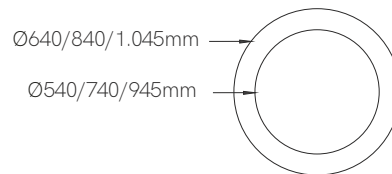

New

Zero XL

Control accessories pages 282-289.

*Finished luminaire. Includes power supply, suspension kit and power cable.

Technical Information

Power	78W / 105W / 131W
Lumens	5.850 lm - 10.349 lm
Installation	Pendant
Material	Aluminium
PCB	Rigid

Code	Diffuser	Size	CCT (lm/W) - Power/m	Driver	Colour
Code 1	Opal 3	640mm 2	3.000K (75 lm/W) - 39W/m 3	On / Off 1	White (9003) 1
		840mm 5	4.000K (79 lm/W) - 39W/m 4	Dali 2	Black (9005) 2
		1.045mm 6		Push 3	Gray (9006) 3
				Casambi 5	

Code: 1 3

*Create your code according to your preferences.