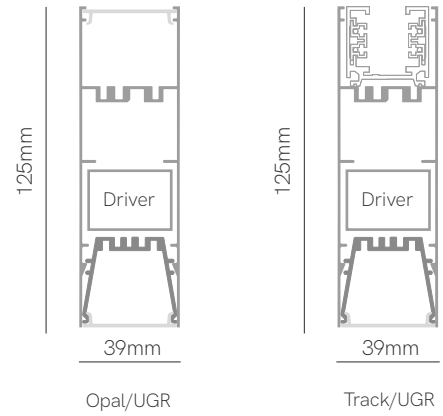

Dual

Control accessories pages 282-289.

*Finished luminaire. Includes suspension kit, power cable and end caps.

Technical Information

Power	18-24W / 28-35W / 46-52W
Lumens	Up 2.016 lm - 6.256 lm / Down 2.688 lm - 7.072 lm
Installation	Pendant
Material	Aluminium
PCB	Rigid