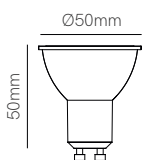

Hook GU10

Hook GU10 dimmable

Technical Information

Power	6W	6W
Color Temperature	2.700K / 3.000K / 4.000K	2.700K / 3.000K / 4.000K
Lumens	570 lm / 594 lm / 616 lm	570 lm / 594 lm / 616 lm
Code	2.700K 4023 3.000K 4024 4.000K 4025	2.700K 3654-N 3.000K 3655-N 4.000K 3656-N

3 YEARS WARRANTY | 25.000 HOURS | IP 40 | 220/240 VAC | PF >0,9 | CRI ≥80 | 60° | 50/60 Hz | +40°C / -20°C | 10/50