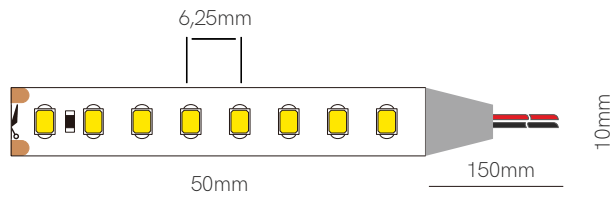

New

Fine 48

Compatible profiles p. 294.

Technical Information

V / A / W

24V / 0,2A / 5W/m

Code	Lumens/w	Lumens/m	CCT	IP
48220	110 lm/w	550 lm/m	2200K	IP20
48270	120 lm/w	600 lm/m	2700K	IP20
48300	130 lm/w	650 lm/m	3000K	IP20
48400	135 lm/w	675 lm/m	4000K	IP20

Accessories

Joint
13,8x11,55x3,9mm
20220

Joint
13,55x11,67x4,7mm
20120

Joint
15,4x11,5x5,7mm
20991

Joint
21,6x11,5x5,7mm
20999

*Available in reel of 10 meters.

Accessories pages 282-293.

5 YEARS WARRANTY | 5 W/m | 160 LED/m | CRI ≥90 | III | 24 VDC | 50mm | | 2835