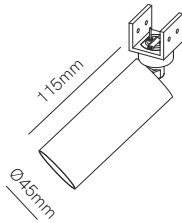

New

Bit

*Need power supply (page 408).

Technical Information

Power	8W
Installation	Outdoor Track
Color Temperature	2.700K / 3.000K
Lumens	630 lm
Material	Aluminium
Finishes	White / Black

Code	☐	2.700K	5396
	☐	3.000K	5397
	☒	2.700K	5398
	☒	3.000K	5399

3 YEARS WARRANTY | 30.000 HOURS | IP 65 | 48V DC | UGR <19 | CRI ≥90 | III | 55° | IK06 | +45°C / -20°C | 1/20