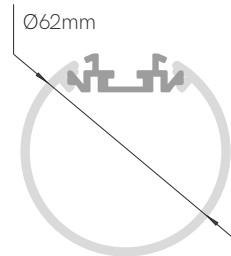

Tubi

Equipment

Control accessories pages 282-289.

*Finished luminaire. Includes suspension kit, power cable and end caps (aluminium).

Technical Information

Power	35W / 44W / 53W / 62W
Lumens	3.500 lm - 8.432 lm
Installation	Pendant
Material	Aluminium
PCB	Rigid

Code	Diffuser (Angle)	Size	CCT (lm/W) - Power/m	Driver	Colour
Code 7	Opal (270°) 1	1.130mm 3	2.700K (100 lm/W) - 31W/m 2	On / Off 1	☐ White (9003) 1
		1.410mm 4	3.000K (128 lm/W) - 31W/m 3	Dali 2	☐ Black (9005) 2
		1.690mm 5	4.000K (136 lm/W) - 31W/m 4	Push 3	☒ Custom RAL C
		1.970mm 6	5.000K (136 lm/W) - 31W/m 5	Casambi 5	
			RGB-W (100 lm/W) - 31W/m 8	Tuya 7	
			2.700-5.500K (105 lm/W) - 31W/m 9		

Code: **7** **1** ☐ ☐ ☐ ☐

ⓘ Consult delivery terms and conditions.

*Create your code according to your preferences. RGB-W and CCT 2.700-5.500K only works with driver 5 Casambi and 7 Tuya.