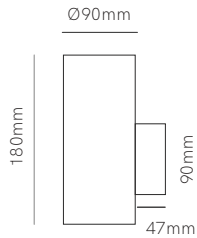

Technical Information

Power	16W	2X16W
Installation	Surface	Surface
Color Temperature	Switch 2.700K / 3.300K / 4.000K	Switch 2.700K / 3.300K / 4.000K
Lumens	1.450 lm	2.900 lm
Material	Aluminium	Aluminium
Finishes	White / Black / Corten	White / Black / Corten