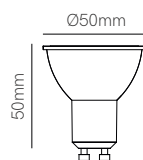

Hook GU10

Hook GU10 dimmable

Technical Information

Power	6W	6W
Color Temperature	2.700K / 3.000K / 4.000K	2.700K / 3.000K / 4.000K
Lumens	570 lm / 594 lm / 616 lm	570 lm / 594 lm / 616 lm
Code	2.700K 4023 3.000K 4024 4.000K 4025	2.700K 3654-N 3.000K 3655-N 4.000K 3656-N

3 YEARS WARRANTY | 25.000 HOURS | IP 40 | 220/240 VAC | PF >0,9 | CRI ≥80 | 60° | 50/60 Hz | +40°C / -20°C | 10/50