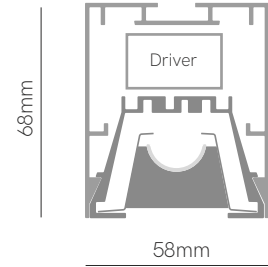

Joint 180°
 40220

Joint 90°
 40550

Accessories pages 158-159.

Urban train

Control accessories pages 282-289.

*Finished luminaire. Includes suspension kit, power cable and end caps.

Technical Information

Power	46W / 57W / 69W / 80W
Lumens	5.152 lm - 10.880 lm
Installation	Pendant
Material	Aluminium
PCB	Rigid