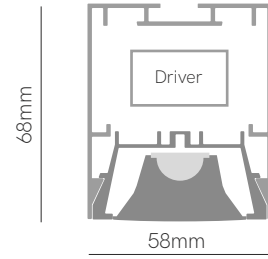

Urban fly

Control accessories pages 282-289.

*Finished luminaire. Includes suspension kit, power cable and end caps.

Technical Information

Power	2x14W / 3x14W / 4x14W / 6x14W
Lumens	3.640 lm - 11.424 lm
Installation	Pendant
Material	Aluminium
PCB	Rigid

Code	Diffuser (Angle)	Size (Power)	CCT (lm/W)	Driver	Colour
Code 6	Optical (50°) 9	1.130mm (28W) 4	3.000K (130 lm/W) 3	On / Off 1	☐ White (9003) 1
		1.690mm (42W) 5	4.000K (136 lm/W) 4	Dali 2	☒ Black (9005) 2
		1.130mm (56W) New 7		Push 3	Custom RAL C
		1.690mm (84W) New 8		Casambi 5	Electrolytic Plating

Code: **6 9** ☐ ☐ ☐ ☐ ☐

Accessories pages 158-159.

Consult delivery terms and conditions.

*Create your code according to your preferences.