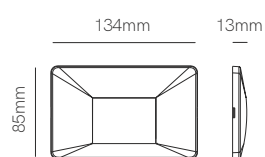

Mis square switch