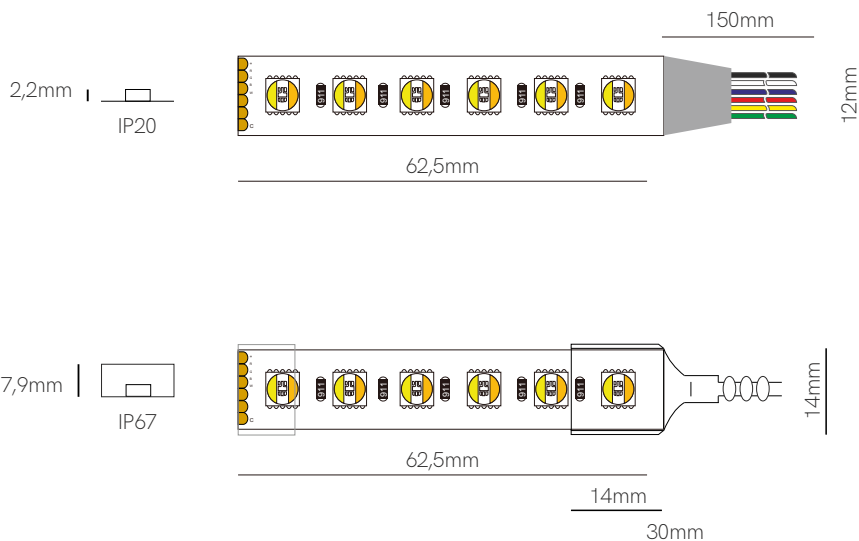

Joint
13,5x13,73x4,2mm
 20150

Joint
13,5x13,55x4,8mm
 20250

*Available in reel of 5 or 25 meters.

Accessories pages 282-293.

5 YEARS WARRANTY | 14,4 W/m | 60 LED/m | 24 VDC | | 100mm | 5050

New

Fine 71

Compatible profiles p. 294