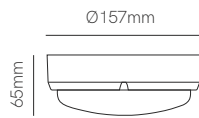

Selen

Technical Information

Power	12W
Installation	Surface
Color Temperature	3.000K / 4.000K
Lumens	1.200 lm / 1.250 lm
Material	Polycarbonate
Finishes	White / Black

Code	☐	3.000K	4668
	☐	4.000K	4667
	☒	3.000K	4828
	☒	4.000K	4827
		Custom RAL	

ⓘ Consult delivery terms and conditions.

3 YEARS WARRANTY | 25.000 HOURS | → | IP 65 | 220/240 VAC | PF >0,9 | CRI ≥80 | | 120° | 50/60 Hz | IK02 | +40°C / -20°C | 1/10