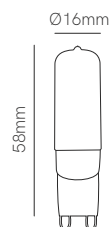

Uniform-line G9

Uniform-line long G9

Technical Information

Power	2,5W	2,8W
Color Temperature	3.000K / 5.000K	3.000K / 5.000K
Lumens	242 lm / 250 lm	308 lm / 314 lm
Code	3.000K 130L184-5 5.000K 130L184-5F	3.000K 130L195-A 5.000K 130L195-B

3 YEARS WARRANTY | 25.000 HOURS | IP 40 | 220/240 VAC | PF >0,8 | CRI ≥80 | 360° | 50/60 Hz | +40°C / -20°C | 10/50