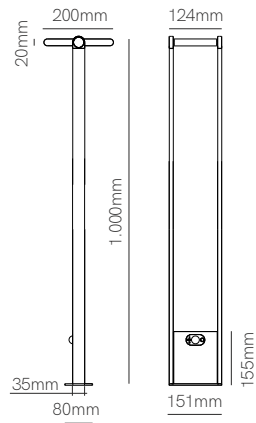

Technical Information

Power	1,6W	1,6W
Installation	Floor	Floor
Color Temperature	4.000K	4.000K
Lumens	150 lm	150 lm
Material	Aluminium	Aluminium
Finishes	White / Black	White / Black
Code	☐ 3882 ☒ 3883	☐ 3884 ☒ 3885