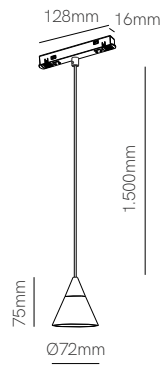

1/20

1/25

Consult delivery terms and conditions.

3 YEARS WARRANTY | 26.000 HOURS | IP 20 | 48V DC | UGR <19 | CRI ≥90 | 38° | +40°C / -20°C

Zoe 48V

*Need power supply (page 408).

Technical Information

Power	7W
Installation	Magnet Track
Color Temperature	2.700K / 3.000K
Lumens	360 lm / 370 lm
Material	Aluminium
Finishes	White / Black