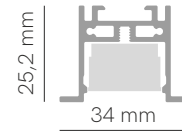

New

Evo E

Control accessories pages 282-289.

*Finished luminaire. Includes driver, spring clips, power cable and end caps.

Technical Information

Power	10W / 21W / 31W / 42W / 52W / 63W / 73W
Lumens	910 lm - 8.833 lm
Installation	Recessed
Material	Aluminium
PCB	Rigid

Code	Diffuser (Angle)	Size	CCT (lm/W) - Power/m	Driver	Colour
Code 5	Black Slats (60°) N	280mm 1	2.700K (91-104 lm/W) - 34W/m 2	On / Off 1	☐ White (9003) 1
	White Slats (60°) P	560mm 2	3.000K (96-109 lm/W) - 34W/m 3	Dali 2	☒ Black (9005) 2
		840mm 3	4.000K (104-121 lm/W) - 34W/m 4	Push 3	☒ Custom RAL C
		1.120mm 4		Casambi 5	
		1.400mm 5			
		1.680mm 6			
		1.960mm 7			

Code: **5** ☐ ☐ ☐ ☐ ☐ ☐

Consult delivery terms and conditions.
*Create your code according to your preferences.