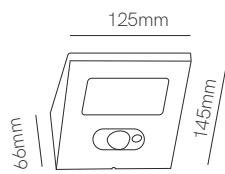

Iris

Technical Information

Power	2,5W
Installation	Surface
Color Temperature	4.000K
Lumens	174 lm
Material	Aluminium
Finishes	White / Black
Code	☐ 3496 ☒ 3497

3 YEARS WARRANTY BATTERY 2 YEARS | 20.000 HOURS | 5-6 HOURS | 15% 100% 10H. 2-3H. | 2.200 mAh | IP 54 | CRI ≥80 | 120° | IK08 | +45°C -25°C | PIR SENSOR | ON OFF | 8 sec 8 min | 1/6