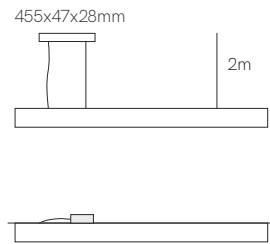

Dau

Equipment

Control accessories pages 282-289.

*Finished luminaire. Includes power supply, suspension kit, ceiling suspension, power cable and end caps.

Technical Information

Power	18W / 23W / 26W / 30W
Lumens	1.800 lm - 3.420 lm
Installation	Surface / Pendant
Material	Aluminium
PCB	Flex

Code	Diffuser (Angle)	Size	CCT (lm/W) - Power/m	Driver	Colour
Code 1	Opal (110°) 5	1.170mm 3	2.700K (100 lm/W) - 15W/m 2	On / Off 1	☐ White (9003) 1
		1.420mm 4	3.000K (105 lm/W) - 15W/m 3	Dali 2	☐ Black (9005) 2
		1.720mm 5	4.000K (111 lm/W) - 15W/m 4	Push 3	☒ Custom RAL C
		1.970mm 6	5.000K (114 lm/W) - 15W/m 5	Casambi 5	
			RGB-W (100 lm/W) - 20W/m 8	Tuya 7	
			2.700-5.500K (105 lm/W) - 20W/m 9		

Code: **1** **5** ☐ ☐ ☐ ☐

ⓘ Consult delivery terms and conditions.

*Create your code according to your preferences. RGB-W and CCT 2.700-5.500K only works with driver 5 Casambi and 7 Tuya.