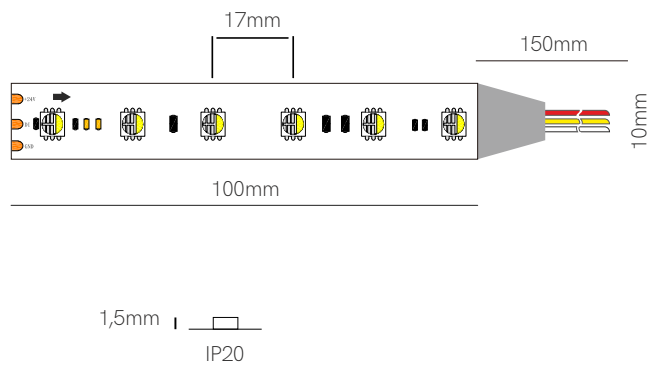

New

Fine SPI-3

Compatible profiles p. 294.

Technical Information

V / A / W	24V / 0,45A / 11W/m
IC	SK6812 12MA (10px/m)

Code	Code	Lumens/w	Lumens/m	CCT	IP
Code	SP3470	51 lm/w	561 lm/m	RGB-W 3.000K	IP20

*Available in reel of 5 meters.
Accessories pages 282-293.

3 YEARS WARRANTY | 11 W/m | 60 LED/m | III | 24 VDC | 100mm | SPI | 5050