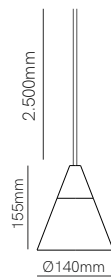

Zoe XL suspension

*Base not included. You need to choose a base to complete the installation.

Technical Information

Power	15W
Installation	Surface / Recessed
Color Temperature	Switch 2.700K / 3.200K / 4.000K
Lumens	1.100 lm
Material	Aluminium
Finishes	White / Black

Code	☐ 5094
	☒ 5095
	Custom RAL

Consult delivery terms and conditions.

Accessories

Surface Base 15W
Ø75x33mm
☐ 5122
☒ 5123

Recessed Base 15W
Ø90x22mm / Ø80mm
☐ 5124
☒ 5125

Wire holder
☐ 5106
☒ 5107

Additional wire (1m)
☐ 5128
☒ 5129

Side base / Front base Ø250mm
Side base / Front base Ø280mm
Side base / Front base Ø330mm

*See pages 416 and 418 for available codes of Side base and Front base.

3 YEARS WARRANTY | 30.000 HOURS | IP 20 | 100/277 VAC | UGR <19 | PF >0,9 | | 38° | 50/60 Hz | +45°C / -20°C | | 1/20