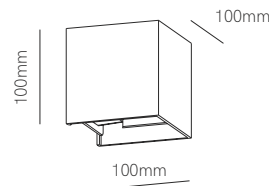

Lek square

Technical Information

Power	6,8W	6,8W
Installation	Surface	Surface
Color Temperature	2.700K / 3.000K / 4.000K	2.700K / 3.000K / 4.000K
Lumens	480 lm / 530 lm / 542 lm	480 lm / 530 lm / 542 lm
Material	Aluminium	Aluminium
Finishes	White / Black / Corten	White / Black / Corten

Code	☐ 2.700K 4906	☐ 2.700K 4303
	☐ 3.000K 4907	☐ 3.000K 3983
	☐ 4.000K 4908	☐ 4.000K 3984
	☒ 2.700K 4909	☒ 2.700K 4304
	☒ 3.000K 4910	☒ 3.000K 3985
	☒ 4.000K 4911	☒ 4.000K 3986
	☐ 2.700K 4912	☐ 2.700K 4312
	☐ 3.000K 4913	☐ 3.000K 3987
	☐ 4.000K 4914	☐ 4.000K 3988
	Custom RAL	Custom RAL

ⓘ Consult delivery terms and conditions.

3 YEARS WARRANTY | 30.000 HOURS | IP 54 | 220/240 VAC | PF >0,9 | CRI ≥80 | 0°-120° | 50/60 Hz | IK04 | +40°C / -10°C | AKZO NOBEL | 1/12