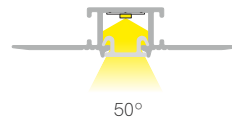

25mm x L

*Useful area: 12x3mm.

Compatible led strips p. 294.

Technical Information

Max. power	20W/m
Installation	Trimless
Material	Aluminium
Finishes	White / Black
Code	<input type="checkbox"/> 68121 <input checked="" type="checkbox"/> 68122