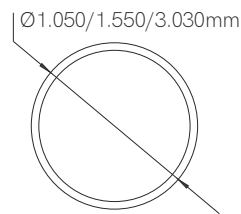

Zero dual

Control accessories pages 282-289.

*Finished luminaire. Includes power supply, suspension kit and power cable.

Technical Information

Power	107W / 162W / 325W
Lumens	5.457 lm - 17.225 lm
Installation	Pendant
Material	Aluminium
PCB	Flex

Code	Diffuser	Size	CCT (lm/W) - Power/m	Driver	Colour
Code 1	Opal 8	1.050mm 3	3.000K (55 lm/W) - 20W/m 3	On / Off 1	☐ White (9003) 1
		1.550mm 8	4.000K (58 lm/W) - 20W/m 4	Dali 2	☒ Black (9005) 2
		3.050mm 9		Push 3	Custom RAL C
				Casambi 5	
				Tuya 7	

Code: **1 8**

Consult delivery terms and conditions.
*Create your code according to your preferences.