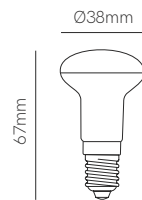

R-39 E14

R-50 E14

R-63 E27

Technical Information

Power	3W	5W	8W
Color Temperature	3.000K	3.000K	3.000K
Lumens	308 lm	385 lm	660 lm
Code	592122R39-2	5920731-(N2)	592072-1
	IP 40	IP 40	IP 20

3 YEARS WARRANTY | 25.000 HOURS | 220/240 VAC | PF >0,8 | CRI ≥80 | 120° | 50/60 Hz | +40°C / -20°C | 10/50