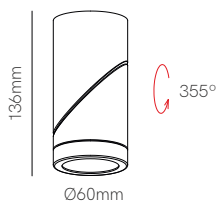

Plus

Technical Information

Power	8W
Installation	Surface
Color Temperature	Switch 2.700K / 3.200K / 4.000K
Lumens	1.040 lm
Material	Aluminium
Finishes	White / Black

Code	☐ 4522
	☒ 4523
	Custom RAL

Consult delivery terms and conditions.

3 YEARS WARRANTY | 30.000 HOURS | IP 20 | 220/240 VAC | PF >0,9 | CRI ≥80 | 15° 35° 60° | | 50/60 Hz | +45°C -20°C | CCT SWITCH | 1/20