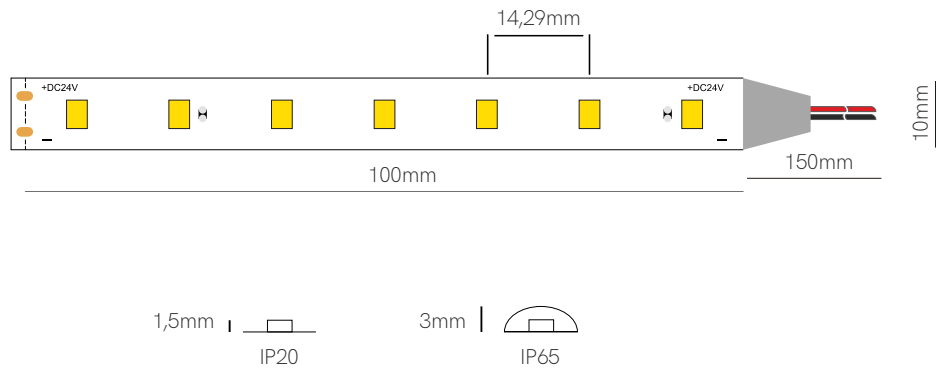

Fine 84

Compatible profiles p. 294.

Technical Information

V / A / W   24V / 0,2A / 4,8W/m

Code	Code	Lumens/w	Lumens/m	CCT	IP
	84270	95 lm/w	456 lm/m	2700K	IP20
	84300	98 lm/w	470 lm/m	3000K	IP20
	84400	100 lm/w	480 lm/m	4000K	IP20
	84600	102 lm/w	489 lm/m	6000K	IP20
	84275	90 lm/w	432 lm/m	2700K	IP65
	84305	92 lm/w	441 lm/m	3000K	IP65
	84405	95 lm/w	456 lm/m	4000K	IP65
	84605	97 lm/w	465 lm/m	6000K	IP65

Accessories

- End Cap
  20635
- End Cap
  20625
- Joint
  13,8x11,55x3,9mm
  20220
- Joint
  13,55x11,67x4,7mm
  20120
- Joint
  24,3x14,6x7,7mm
  20225
- Joint
  24,3x14,6x7,7mm
  20125
- Joint
  15,4x11,5x5,7mm
  20991
- Joint
  21,6x11,5x5,7mm
  20999

*Available in reel of 5 or 25 meters. Accessories pages 282-293.

5 YEARS WARRANTY | 4,8 W/m | 70 LED/m | CRI ≥90 | III | 24 VDC | 100mm | | 2835