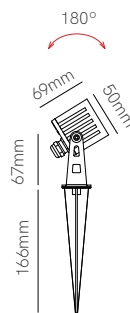

Technical Information

Power	3W	7W
Installation	Floor	Floor
Color Temperature	3.000K	3.000K
Lumens	240 lm	450 lm
Material	Aluminium	Aluminium
Finishes	Black / Corten	White / Black / Corten

Code	■ 4134	□ 4690
	■ 4922	■ 4692
		■ 4693

100/277 VAC | 20.000 HOURS | PF >0,6 | 30° | IK05 | 220/240 VAC | 30.000 HOURS | PF >0,9 | 40° | IK08

*Spike included.

3 YEARS WARRANTY | IP 65 | → | CRI ≥80 | | CABLE 24CM | 50/60 Hz | +40°C -20°C | 1/50