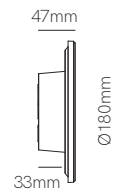

*Included 33mm base, optional 53mm base.

Technical Information

Power	6W	15W	20W
Installation	Surface	Surface	Surface
Color Temperature	Switch 2.700K / 3.200K / 4.000K	Switch 2.700K / 3.200K / 4.000K	Switch 2.700K / 3.200K / 4.000K
Lumens	600 lm	1.500 lm	2.000 lm
Material	Aluminium + pc / Pc (wood)	Aluminium + pc / Pc (wood)	Aluminium + pc / Pc (wood)
Finishes	White / Black / Wood / Corten	White / Black / Wood / Corten	White / Black / Wood / Corten
Code	☐ 4995 ☐ 4996 ☐ 4997 ☐ 5218 New ☐ Custom RAL	☐ 4998 ☐ 4999 ☐ 5000 ☐ 5219 New ☐ Custom RAL	☐ 5001 ☐ 5002 ☐ 5003 ☐ 5220 New ☐ Custom RAL

ⓘ Consult delivery terms and conditions.

Accessories **New**

53mm Large base for 120mm

☐ 5226 ☐ 5228
☐ 5227 ☐ 5229

53mm Large base for 180mm

☐ 5230 ☐ 5232
☐ 5231 ☐ 5233

53mm Large base for 250mm

☐ 5234 ☐ 5236
☐ 5235 ☐ 5237

3 YEARS WARRANTY | 25.000 HOURS | IP 65 | 220/240 VAC | PF >0,9 | CRI ≥80 | 360° | 50/60 Hz | IK06 | TRIAC DIMM | +40°C / -20°C | CCT SWITCH | 1/10