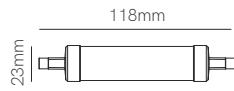

Lineal tubular 11W R7S dimmable