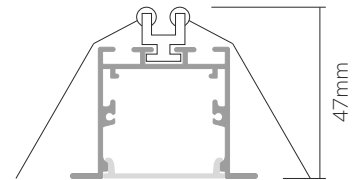

Kubo E

Control accessories pages 282-289.

*Finished luminaire. Includes driver, spring clips, power cable and end caps.

Technical Information

Power	31W / 38W / 46W / 54W
Lumen	3.100 lm - 6.264 lm
Installation	Recessed
Material	Aluminium
PCB	Rigid / RGB-W Flex

Code	Diffuser (Angle)	Size	CCT (lm/W) - Power/m	Driver	Colour
Code 5	Opal (100°) 5	1.130mm 3	2.700K (100 lm/W) - 27W/m 2	On / Off 1	☐ White (9003) 1
		1.410mm 4	3.000K (105 lm/W) - 27W/m 3	Dali 2	☒ Black (9005) 2
		1.690mm 5	4.000K (111 lm/W) - 27W/m 4	Push 3	☒ Custom RAL C
		1.970mm 6	5.000K (116 lm/W) - 27W/m 5	Casambi 5	
			RGB-W (100 lm/W) - 20W/m 8	Tuya 7	
			2.700-5.500K (105 lm/W) - 40W/m 9		

Code: **5** **5** ☐ ☐ ☐ ☐ ☐

Consult delivery terms and conditions.

*Create your code according to your preferences. RGB-W and CCT 2.700-5.500K only works with driver 5 Casambi and 7 Tuya.