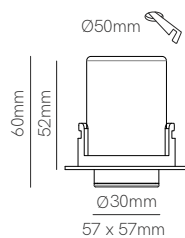

Technical Information

Power	4W	4W
Installation	Recessed	Recessed
Color Temperature	Switch 2.700K / 3.200K / 4.000K	Switch 2.700K / 3.200K / 4.000K
Lumens	380 lm	380 lm
Material	Aluminium	Aluminium
Finishes	White / Black	White / Black
Code	☐ 4549 ☒ 4551 ☐ Custom RAL	☐ 4550 ☒ 4552 ☐ Custom RAL

ⓘ Consult delivery terms and conditions.

3 YEARS WARRANTY | 30.000 HOURS | → | IP 20 | 220/240 VAC | UGR <19 | PF >0,5 | CRI ≥90 | 45° | 50/60 Hz | | +50°C / -20°C | CCT SWITCH | 1/10/50