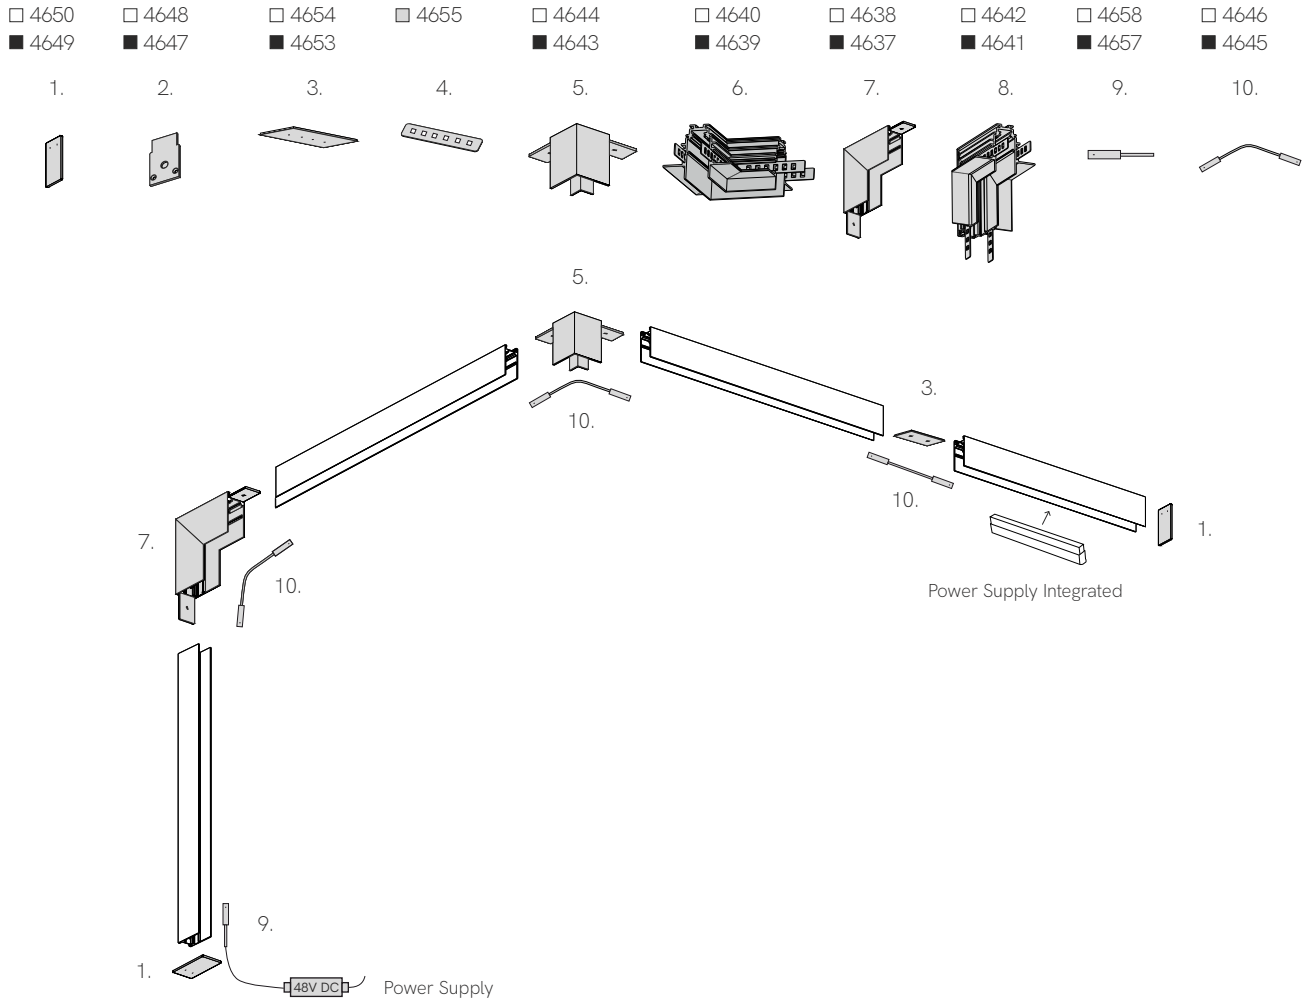

Code	Version	Power	IP	VDC OUT	Size
□ 6721	Casambi magnet track control	8W	IP20	24-48 VDC	142x58x18mm
■ 6722	Casambi magnet track control	8W	IP20	24-48 VDC	142x58x18mm

Magnet track accessories

3 YEARS WARRANTY | IP 20