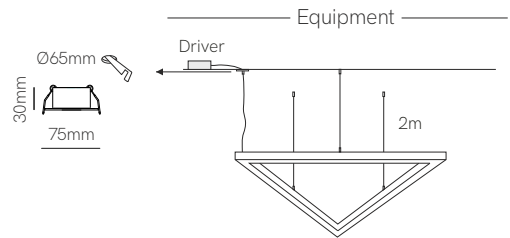

600x600x600mm / 840x840x840mm