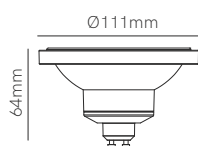

Nitro GU10

Dole GU10

Technical Information

Power	15W	15W
Color Temperature	2.700K	2.700K / 3.000K / 4.000K
Lumens	1.000 lm	1.050 lm / 1.100 lm / 1.120 lm
Code	3470	2.700K 3467 3.000K 3468 4.000K 3469

3 YEARS WARRANTY | 25.000 HOURS | IP 40 | 220/240 VAC | PF >0,9 | CRI ≥80 | 45° | 50/60 Hz | +40°C / -20°C | 10/30