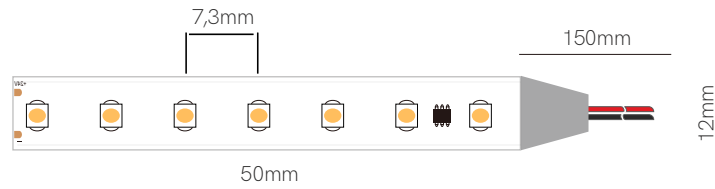

New

Fine 76

Compatible profiles p. 294.

Technical Information

V / A / W 24V / 0,62A / 15W/m

Code	Lumens/w	Lumens/m	CCT	IP
76300	120 lm/w	1.800 lm/m	3000K	IP20
76400	128 lm/w	1.920 lm/m	4000K	IP20

*Available in reel of 5 meters.
Accessories pages 282-293.

5 YEARS WARRANTY | 15 W/m | 126 LED/m | CRI ≥80 | | 24 VDC | 50mm | 2835 LENS