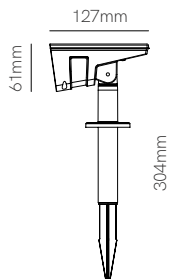

New

Gam

Technical Information

Power	0,7W
Installation	Floor
Color Temperature	Switch 2.700K / 3.200K / 4.000K
Lumens	85 lm
Material	ABS + PMMA
Finishes	Black
Code	■ 5178

CE RoHS