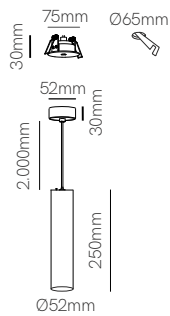

Atmos 25

Atmos 45

Technical Information

Power	7W	10W
Installation	Surface / Recessed	Surface / Recessed
Color Temperature	Switch 2.700K / 3.200K / 4.000K	Switch 2.700K / 3.200K / 4.000K
Lumens	770 lm	1.100 lm
Material	Aluminium	Aluminium
Finishes	White / Black / Chrome	White / Black / Chrome
Code	☐ 4461 ☒ 4462 ☐ 4952 ☒ Custom RAL	☐ 4463 ☒ 4464 ☐ 4953 ☒ Custom RAL

ⓘ Consult delivery terms and conditions.

Accessories

Included with:
4461 / 4463

Included with:
4461 / 4462 / 4463 / 4464

*All versions included surface base (mounted) and recessed base (not mounted).

3 YEARS WARRANTY | 30.000 HOURS | IP 20 | 220/240 VAC | UGR <19 | PF >0,9 | CRI ≥80 | 15° / 38° / 60° | 50/60 Hz | +50°C / -20°C | CCT SWITCH