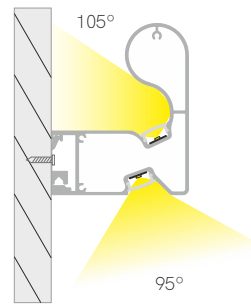

New

Box 98 railing

Compatible led strips p. 294.

Technical Information

Max. power	2x15W/m
Installation	Surface / railing
Material	Aluminium
Finishes	Black / White
Code	☐ 98121 ☒ 98122 ☒ Custom RAL

ⓘ Consult delivery terms and conditions.

Accessories

Diffuser PC
Opal 70%
98440

End Cap
☐ 98621
☒ 98622

3 YEARS WARRANTY | IP 20 | | 2m Max | AL 6063