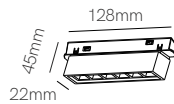

*Need power supply (page 408).

Technical Information

Power	4,5W	9W
Installation	Magnet Track	Magnet Track
Color Temperature	2.700K / 3.000K	2.700K / 3.000K
Lumens	300 lm / 310 lm	690 lm / 710 lm
Material	Aluminium	Aluminium
Finishes	White / Black	White / Black

Code	☐ 2.700K 4776	☐ 2.700K 4780
	☐ 3.000K 4777	☐ 3.000K 4781
	☒ 2.700K 4778	☒ 2.700K 4782
	☒ 3.000K 4779	☒ 3.000K 4783

3 YEARS WARRANTY | 26.000 HOURS | IP 20 | 48V DC | UGR <19 | CRI ≥90 | III | 24° | +40°C / -20°C | 1/50