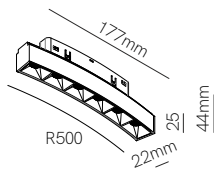

New

Curve tram 48V

Curve line 48V

*Need power supply (page 408).

Technical Information

Power	6W	8W
Installation	Magnet Track	Magnet Track
Color Temperature	2.700K / 3.000K	2.700K / 3.000K
Lumens	500 lm	300 lm
Material	Aluminium	Aluminium
Finishes	White / Black	White / Black

Code	☐ 2.700K 5309	☐ 2.700K 5313
	☐ 3.000K 5310	☐ 3.000K 5314
	☒ 2.700K 5311	☒ 2.700K 5315
	☒ 3.000K 5312	☒ 3.000K 5316

3 YEARS WARRANTY | 30.000 HOURS | IP 20 | 48V DC | UGR <19 | CRI ≥90 | III | +40°C / -20°C | 1/40