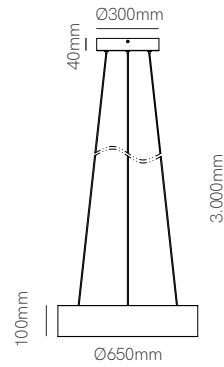

*Need Tuya Smart App to work.

Technical Information

Power	40W	60W
Installation	Surface / Pendant	Surface / Pendant
Color Temperature	Tuya 2.600K - 4.000K	Tuya 2.600K - 4.000K
Lumens	3.400 lm	5.900 lm
Material	Aluminium and polycarbonate	Aluminium and polycarbonate
Finishes	White / Black	White / Black
Code	☐ 4902 ☒ 4903 ☒ Custom RAL ☒ Electrolytic Plating	☐ 4904 ☒ 4905 ☒ Custom RAL ☒ Electrolytic Plating

Consult delivery terms and conditions.

Accessories

Gateway Wifi 4956 ☐

*See page 8 for Gateway additional info.

*Included recessed base (not mounted) and surface base (mounted).

3 YEARS WARRANTY |
30.000 HOURS |
IP 20 |
220/240 VAC |
PF >0,9 |
CRI ≥80 |
|
115° |
50/60 Hz |
+50°C / -20°C |
|
1