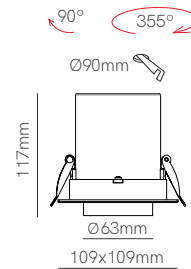

New

Oxo round dimmable

Oxo square dimmable

Technical Information

Power	12W	12W
Installation	Recessed	Recessed
Color Temperature	Switch 2.700K / 3.200K / 4.000K	Switch 2.700K / 3.200K / 4.000K
Lumens	1.260 lm	1.260 lm
Material	Aluminium	Aluminium
Finishes	White / Black	White / Black
Code	☐ 4457-D ☒ 4458-D ☒ Custom RAL	☐ 4459-D ☒ 4460-D ☒ Custom RAL

Accessories

Included with:
4457-D / 4459-D

Included with:
4457-D / 4458-D / 4459-D / 4460-D

ⓘ Consult delivery terms and conditions.

3 YEARS WARRANTY | 30.000 HOURS | → | IP 20 | 220/240 VAC | UGR <14 | PF >0,9 | CRI ≥80 | | 15° / 38° / 60° | 50/60 Hz | TRIAC DIMM | | +50°C / -20°C | CCT SWITCH | 1/20