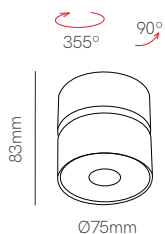

Mini concord dimmable

Technical Information

Power	7W
Installation	Surface
Color Temperature	Switch 2.700K / 3.200K / 4.000K
Lumens	850 lm
Material	Aluminium
Finishes	White / Black

Code	☐ 4334-N ☐ 4335-N ☒ Custom RAL

ⓘ Consult delivery terms and conditions.

3 YEARS WARRANTY | 30.000 HOURS | IP 20 | 220/240 VAC | PF >0,9 | CRI ≥80 | 40° | 50/60 Hz | +40°C / -20°C | TRIAC DIMM | CCT SWITCH | AKZO NOBEL | 1/30