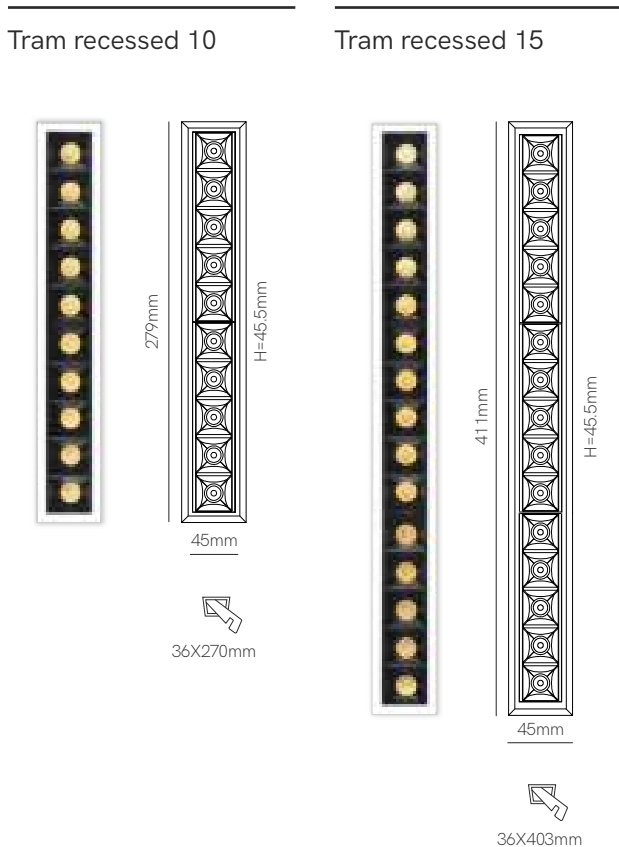

*Need Tuya Smart App to work.

Technical Information

Power	20W	30W
Installation	Recessed	Recessed
Color Temperature	Tuya 2.700K - 6.000K	Tuya 2.700K -6.000K
Lumens	1.000 lm	1.500 lm
Material	Aluminium	Aluminium
Finishes	White / Black	White / Black
Code	☐ 4735 ☒ 4736	☐ 4737 ☒ 4738

Accessories

*See page 8 for Gateway additional info.