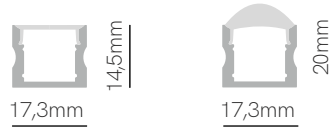

Box 18

*Useful area: 12x10mm.

Compatible led strips p. 294.

Technical Information

Max. power	20W/m
Installation	Surface
Material	Aluminium
Finishes	White / Black / Aluminium
Code	☐ 18121 ☐ 18122 ☐ 18119 ☒ Custom RAL ☒ Electrolytic Plating

ⓘ Consult delivery terms and conditions.

Accessories

Diffuser PC Transp. 90%	Diffuser PC Opal 70%	Diffuser PC Black 50%	Diffuser Silicone	End Cap	End Cap	Diffuser PC Optic 60°	End Cap 60°	End Cap 60°	Clip Metallic	Clip Rotable	Clip PC
☐ 20450	☐ 20440	☒ 20472	Opal 60%	☐ 18631	☐ 18621	Transp. 90%	☐ 18651	☐ 18661	☐ 20330	Metallic	☐ 20380
			☐ 20469	☒ 18632	☒ 18622	☐ 20430	☒ 18652	☒ 18662	☐ 20350	Metallic	☒ 20382
			☐ 20469-15	☐ 18633	☐ 18623		☐ 18653	☐ 18663			

3 YEARS WARRANTY | IP 20 | | 2m Max | AL 6063