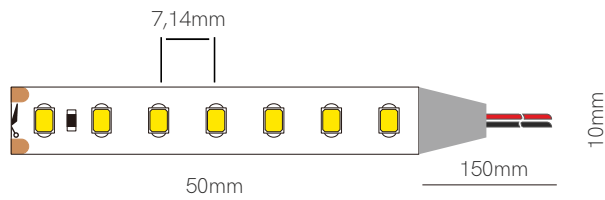

New

Fine 64

+ Compatible profiles p. 294.

Technical Information

V / A / W 24V / 0,1A / 2,5W/m

Code	Code	Lumens/w	Lumens/m	CCT	IP
	64270	110 lm/w	275 lm/m	2700K	IP20
	64300	115 lm/w	287 lm/m	3000K	IP20
	64400	120 lm/w	300 lm/m	4000K	IP20

Accessories

- Joint
  13,8x11,55x3,9mm
  20220
- Joint
  13,55x11,67x4,7mm
  20120
- Joint
  15,4x11,5x5,7mm
  20991
- Joint
  21,6x11,5x5,7mm
  20999

*Available in reel of 10 meters.
Accessories pages 282-293.

5 YEARS WARRANTY | 2,5 W/m | 140 LED/m | CRI ≥90 | III | 24 VDC | 50mm 2835