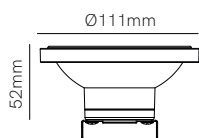

New

AR111 15° G53

AR111 15° GU10

Technical Information

Power	15W	15W
Color Temperature	2.700K / 3.000K / 4.000K	2.700K / 3.000K / 4.000K
Lumens	1.350 lm / 1.400 lm / 1.500 lm	1.350 lm / 1.400 lm / 1.500 lm

Code	2.700K	5187	2.700K	5190
	3.000K	5188	3.000K	5191
	4.000K	5189	4.000K	5192

PF >0,5 | 12V AC/DC

PF >0,9 | 220/240 VAC

3 YEARS WARRANTY | 15.000 HOURS | IP 20 | CRI ≥80 | 15° | 50/60 Hz | +40°C / -20°C | 10/30