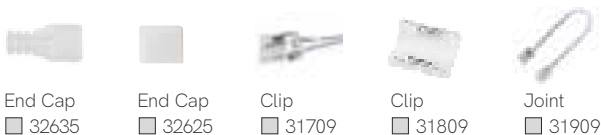

Accessories

*Available in reel of 10 meters.

Accessories pages 282-293.

5 YEARS WARRANTY | 10 W/m | 480 LED/m | 24 VDC | III | 50 mm | CSP