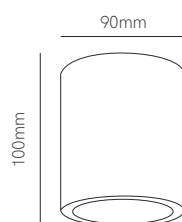

Pulcom surface accessory

*Need Pulcom led (page 348).

Technical Information

Installation

Surface

Material

Polycarbonate

Finishes

White / Black / Wood

Code

☐ 5034

☐ 5035

☐ 5036

☒ Custom RAL

CE RoHS

Consult delivery terms and conditions.

3 YEARS WARRANTY | 1/50