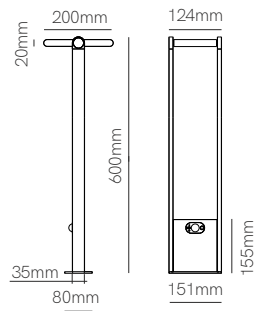

Technical Information

Power	1,6W	1,6W
Installation	Floor	Floor
Color Temperature	4.000K	4.000K
Lumens	150 lm	150 lm
Material	Aluminium	Aluminium
Finishes	White / Black	White / Black
Code	☐ 3882 ☒ 3883	☐ 3884 ☒ 3885