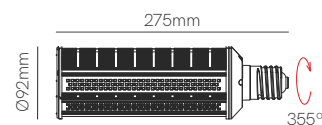

Technical Information

Power	20W	40W	60W
Color Temperature	2.200K / 5.000K	2.200K / 5.000K	2.200K / 5.000K
Lumens	2.000 lm / 3.000 lm	4.000 lm / 6.000 lm	6.000 lm / 9.000 lm
Code	2.200K 3913	2.200K 3914	2.200K 3915
	5.000K 3925	5.000K 3926	5.000K 3927
	24	12	12

5 YEARS WARRANTY | 50.000 HOURS | IP 64 | 100/240 VAC | PF >0,9 | CRI ≥70 2.200K | CRI ≥80 5.000K | 120° | 50/60 Hz | +60°C / -40°C | >4KV | ENCLOSED OK