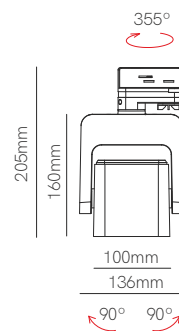

Technical Information

Power	20W	30W	40W
Installation	Three Phase Track	Three Phase Track	Three Phase Track
Color Temperature	Switch 2.700K / 3.200K / 4.000K	Switch 2.700K / 3.200K / 4.000K	3.000K / 4.000K
Lumens	2.300 lm	2.470 lm	4.500 lm / 4.600 lm
Material	Aluminium	Aluminium	Aluminium
Finishes	White / Black	White / Black	White / Black

Code	☐ 4337	☐ 4336-N	☐ 3.000K 4444
	☒ 4339	☒ 4338-N	☐ 4.000K 4445
	Custom RAL	Custom RAL	☒ 3.000K 4447
			☒ 4.000K 4448
			Custom RAL

CRI ≥80 | CCT SWITCH

CRI ≥94 | CCT SWITCH

CRI ≥80

Consult delivery terms and conditions.

3 YEARS WARRANTY | 30.000 HOURS | | IP 20 | 220/240 VAC | UGR <19 | PF >0,9 | | 15°/24°/40° | 50/60 Hz | +50°C / -20°C | AKZO NOBEL | 1/10