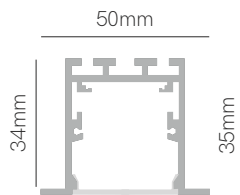

40mm x L

*Useful area: 23x20mm.