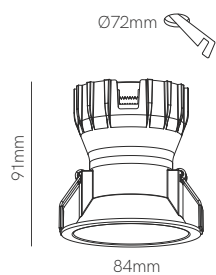

Technical Information

Power	8W	8W
Installation	Recessed	Recessed
Color Temperature	Switch 2.700K / 3.200K / 4.000K	5.000K
Lumens	780 lm / 800 lm / 840 lm	860 lm
Material	Aluminium	Aluminium
Finishes	White / Black	White / Black
Code	☐ 5057 ☒ 5058 ☒ Custom RAL	☐ 5.000K 4217 ☒ 5.000K 4218 ☒ Custom RAL

ⓘ Consult delivery terms and conditions.

3 YEARS WARRANTY | 30.000 HOURS | IP 65 | 220/240 VAC | UGR <16 | PF >0,9 | CRI ≥85 | | 40° | 50/60 Hz | TRIAC DIMM | RT 2012 REGLEMENTATION THERMIQUE | +45°C / -20°C |