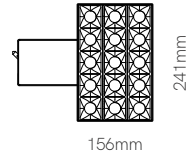

Sono 40W

Sono 60W

*Need Tuya Smart App to work.

Technical Information

Power	40W	60W
Installation	Three Phase Track	Three Phase Track
Color Temperature	Tuya 2.600K - 4.000K	Tuya 2.600K - 4.000K
Lumens	3.130 lm	4.390 lm
Material	Aluminium and polycarbonate	Aluminium and polycarbonate
Finishes	White / Black	White / Black
Code	☐ 4946 ☐ 4947 ☒ Custom RAL	☐ 4950 ☐ 4951 ☒ Custom RAL

Consult delivery terms and conditions.