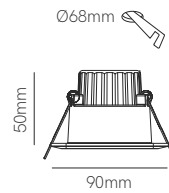

Compac round

Compac square

Technical Information

Power	8W	8W
Installation	Recessed	Recessed
Color Temperature	2.700K / 3.000K / 4.000K	2.700K / 3.000K / 4.000K
Lumens	594 lm / 607 lm / 660 lm	594 lm / 607 lm / 660 lm
Material	Polybutylene and Polycarbonate	Polybutylene and Polycarbonate
Finishes	White	White

Code	☐ 2.700K 3951	☐ 2.700K 3948
	☐ 3.000K 3952	☐ 3.000K 3949
	☐ 4.000K 3953	☐ 4.000K 3950
	Custom RAL	Custom RAL

Consult delivery terms and conditions.

3 YEARS WARRANTY | 25.000 HOURS | IP 44 | 220/240 VAC | PF >0,5 | CRI ≥80 | | 90° | 50/60 Hz | | TRIAC DIMM | +40°C / -20°C | 1/6/30