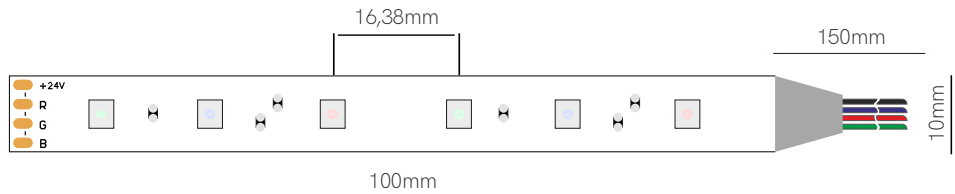

Fine 46

Compatible profiles p. 294.

Technical Information

V / A / W   24V / 0,6A / 14,4W/m

Code	Code	Lumens/w	Lumens/m	CCT	IP
	46460	38 lm/w	547 lm/m	RGB	IP20
	46465	41 lm/w	590 lm/m	RGB	IP65

Accessories

End Cap
20635

End Cap
20625

Joint
13,54x11,7x4,1mm
20240

Joint
13,56x13,46x4,7mm
20140

Joint
24,3x14,6x7,68mm
20245

Joint
24,3x14,6x7,68mm
20145

*Available in reel of 5 or 25 meters. Accessories pages 282-293.

5 YEARS WARRANTY | 14,4 W/m | 60 LED/m | 24 VDC | III | 50mm | 5050