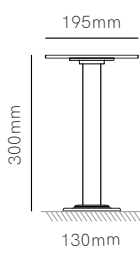

Clos 8W base 30cm

Clos 16W base 30cm

*Need Clos (page 561).

Technical Information

Installation	Surface / Floor	Surface / Floor
Material	Aluminium	Aluminium
Finishes	White / Black / Corten	White / Black / Corten
Code	☐ 4882 ☒ 4883 ☒ 4884	☐ 4888 ☒ 4889 ☒ 4890