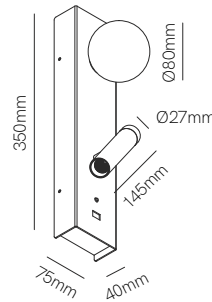

Code: **9** **7** **4**

Consult delivery terms and conditions.
*Create your code according to your preferences.

New

Sphere wall

Sphere Alp wall

Technical Information

Power	9W	20W
Installation	Magnet Surface	Surface
Color Temperature	2.700K / 3.000K	2.700K / 3.000K
Lumens	465 lm	680 lm
Material	Aluminium and glass	Aluminium and glass
Finishes	White / Black	White / Black