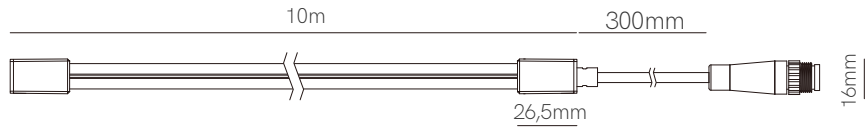

Fine 72

- 2.700K
- 3.000K
- 4.000K
- RGB

Technical Information

V / A / W 24V / 0,41A / 10W/m

Code	Code	Lumens/w	Lumens/m	CCT	IP
	72277	59 lm/w	590 lm/m	2700K	IP67
	72307	62 lm/w	620 lm/m	3000K	IP67
	72407	65 lm/w	650 lm/m	4000K	IP67
	72437	26 lm/w	260 lm/m	RGB	IP67

Accessories

- End Cap
  72967-L2
  72967-L4
- End Cap
  72967-2
  72967-4
- End Cap
  72627-2
  72627-4
- End Cap
  72637
- Clip
  20,2x16,8x12,5mm
  77530
- Clip
  1000x19,2x17,8mm
  77519
- Clip
  1000x26,4x18mm
  77350
- Extension cable
  77946 (Mono)
  77920 (RGB)

*Available in reel of 10 meters. Accessories pages 282-293.

5 YEARS WARRANTY | 10 W/m | 140 LED/m | 96 LED/m (RGB) | 24 VDC | | 50mm / 62,5mm (RGB) | | 2835 | 4040 (RGB) | CRI ≥90 | | |