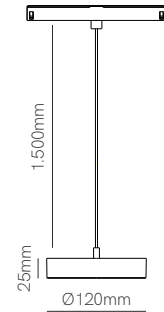

New

New

Cookie 48V

Cookie 48V

Cookie suspension 48V

*Need power supply (page 408).

Technical Information

Power	12W	12W	12W
Installation	Magnet Track	Magnet Track	Magnet Track
Color Temperature	2.700K / 3.000K	Dali 2.700K - 4.000K	Dali 2.700K - 4.000K
Lumens	940 lm / 950 lm	500 lm - 700 lm	500 lm - 700 lm
Material	Aluminium	Aluminium	Aluminium
Finishes	White / Black	White / Black	White / Black

Code	☐ 2.700K 4772	☐ 5181	☐ 5185
	☐ 3.000K 4773	☒ 5182	☒ 5186
	☒ 2.700K 4774	① Custom RAL	① Custom RAL
	☒ 3.000K 4775		
	① Custom RAL		

26.000 HOURS

30.000 HOURS

30.000 HOURS

① Consult delivery terms and conditions.

3 YEARS WARRANTY | IP 20 | 48V DC | UGR <19 | CRI ≥90 | 38° | +40°C / -20°C | 1/20