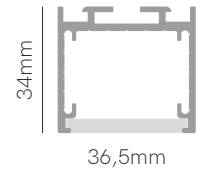

Zero 180°

Code	Diffuser	Size	CCT (lm/W) - Power/m	Voltage	Colour
Code Z	Opal 1	800mm 8	2.700K (66 lm/w) - 22W/m 2	24VDC 0	☐ White (9003) 1
		1.500mm 9	3.000K (72 lm/w) - 22W/m 3		☐ Black (9005) 2
			4.000K (78 lm/w) - 22W/m 4		☐ Matt Gold 4
			CCT (70 lm/w) - 22W/m 9		☐ Silver 5
					☐ Custom RAL C
					☐ Electrolytic Plating

900 - 1.500mm

Code: **Z 1** ☐ ☐ ☐ **0** ☐

Zero line

Code	Diffuser	Size	CCT (lm/W) - Power/m	Voltage	Colour
Code Z	Opal 1	2.500mm 0	2.700K (66 lm/w) - 22W/m 2	24VDC 0	☐ White (9003) 1
			3.000K (72 lm/w) - 22W/m 3		☐ Black (9005) 2
			4.000K (78 lm/w) - 22W/m 4		☐ Matt Gold 4
			CCT (70 lm/w) - 22W/m 9		☐ Silver 5
					☐ Custom RAL C
					☐ Electrolytic Plating

2.500mm

Code: **Z 1** ☐ ☐ ☐ **0** ☐