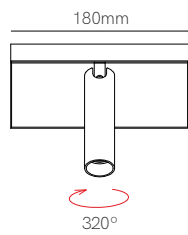

New

Beam

Technical Information

Power	5W
Installation	Surface
Color Temperature	2.700K
Lumens	380 lm / 190 lm / 95 lm
Material	Aluminium
Finishes	White / Black
Code	☐ 5157 ☒ 5158

*Charger by USB-C.

5 YEARS WARRANTY | 30.000 HOURS | IP 20 | 220/240 VAC | PF >0,9 | CRI ≥90 | 40° | 50/60 Hz | USB-C 5V 2A | 3 INTENSITIES | +40°C / -20°C | 1/12