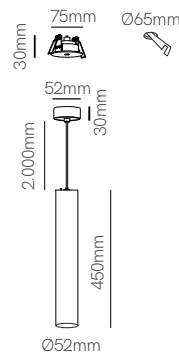

Atmos 25

Atmos 45

Technical Information

Power	7W	10W
Installation	Surface / Recessed	Surface / Recessed
Color Temperature	Switch 2.700K / 3.200K / 4.000K	Switch 2.700K / 3.200K / 4.000K
Lumens	770 lm	1.100 lm
Material	Aluminium	Aluminium
Finishes	White / Black / Chrome	White / Black / Chrome
Code	☐ 4461 ☒ 4462 ☐ 4952 ☒ Custom RAL	☐ 4463 ☒ 4464 ☐ 4953 ☒ Custom RAL

ⓘ Consult delivery terms and conditions.

Accessories

Included with:
4461 / 4463

Included with:
4461 / 4462 / 4463 / 4464

*All versions included surface base (mounted) and recessed base (not mounted).

3 YEARS WARRANTY | 30.000 HOURS | IP 20 | 220/240 VAC | UGR <19 | PF >0,9 | CRI ≥80 | 15° / 38° / 60° | 50/60 Hz | +50°C / -20°C | CCT SWITCH