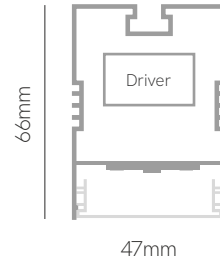

Triton down