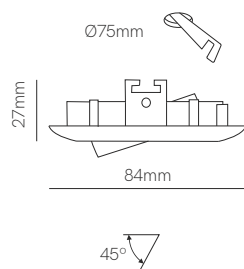

Basculante

*G5.3 Bulbholder included.

Technical Information

Installation	Recessed
Material	Aluminium
Finishes	White / Gray / Brushed chrome
Bulbholder	50mm G5.3

Code	☐ 205280
	☐ 205284
	☐ 205285
	☒ Custom RAL

Consult delivery terms and conditions.

Accessories

Bulbholder GU10

301182 ☐

3 YEARS WARRANTY | IP 20 | 1/50