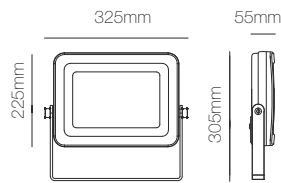

Sky 100W

Sky 150W

Sky 200W

Technical Information

Power	100W	150W	200W
Installation	Surface	Surface	Surface
Color Temperature	2.200K	2.200K	2.200K
Lumens	7.000 lm	11.000 lm	14.000 lm
Material	Aluminium	Aluminium	Aluminium
Finishes	Black	Black	Black
Code	■ 3955	■ 3956	■ 3957

1/4

1/2

1/2

5 YEARS WARRANTY | 50.000 HOURS | → | IP 65 | 220/240 VAC | PF >0,9 | CRI ≥80 | | 115° | 50/60 Hz | | +45°C / -20°C | AKZO NOBEL | >2KV