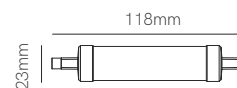

Lineal tubular 5W R7S

Lineal tubular 9W R7S

Lineal tubular 9W R7S
dimmable

Technical Information

Power	5W	9W	9W
Color Temperature	3.000K / 4.000K	3.000K / 4.000K	3.000K / 4.000K
Lumens	561 lm / 574 lm	935 lm / 1.000 lm	935 lm / 1.000 lm
Code	3.000K 140026-C3T 4.000K 140026-F4T	3.000K 141 123-TC3 4.000K 141 123-TF4	3.000K 141123-TC3D 4.000K 141123-TF4D

3 YEARS WARRANTY

3 YEARS WARRANTY

4 YEARS WARRANTY TRIAC DIMM

25.000 HOURS | IP 40 | 220/240 VAC | PF >0,8 | CRI ≥80 | 360° | 50/60 Hz | +40°C / -20°C | 6/30