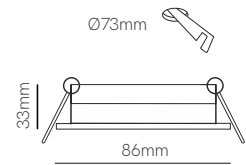

New

New

Luk round IP20

Luk round IP65

Luk square IP65

*IP20 includes GU10 Bulbholder, IP65 includes G5.3 Bulbholder.

Technical Information

Installation	Recessed	Recessed	Recessed
Material	Aluminium	Aluminium	Aluminium
Finishes	White / Black	White / Black	White / Black
Bulbholder	50mm GU10	50mm GU10	50mm GU10
Code	☐ 4758 ☒ 4759 ☒ Custom RAL ☒ Electrolytic Plating	☐ 5214 ☒ 5215 ☒ Custom RAL ☒ Electrolytic Plating	☐ 5216 ☒ 5217 ☒ Custom RAL ☒ Electrolytic Plating
	IP 20	IP 65	IP 65

ⓘ Consult delivery terms and conditions.