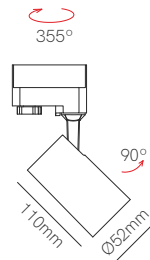

Piccolo track

Piccolo base

Technical Information

Power	9,5W	9,5W
Installation	Three Phase Track	Surface / Recessed
Color Temperature	Switch 2.700K / 3.200K / 4.000K	Switch 2.700K / 3.200K / 4.000K
Lumens	1.300 lm	1.300 lm
Material	Aluminium	Aluminium
Finishes	White / Black	White / Black
Code	☐ 4437 ☐ 4438 ☒ Custom RAL	☐ 4833 ☐ 4834 ☒ Custom RAL

ⓘ Consult delivery terms and conditions.
*Surface and recessed base included with Piccolo base.

3 YEARS WARRANTY | 30.000 HOURS | IP 20 | 220/240 VAC | UGR <19 | PF >0,9 | CRI ≥80 | ⚡ | 15° / 38° / 60° | 50/60 Hz | 🌡️ +50°C / -20°C | CCT SWITCH | AKZO NOBEL | 1/20