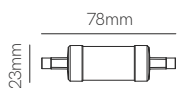

Lineal tubular 5W R7S

Lineal tubular 9W R7S

Lineal tubular 9W R7S
dimmable

Technical Information

Power	5W	9W	9W
Color Temperature	3.000K / 4.000K	3.000K / 4.000K	3.000K / 4.000K
Lumens	561 lm / 574 lm	935 lm / 1.000 lm	935 lm / 1.000 lm
Code	3.000K 140026-C3T 4.000K 140026-F4T	3.000K 141 123-TC3 4.000K 141 123-TF4	3.000K 141123-TC3D 4.000K 141123-TF4D

3 YEARS WARRANTY

3 YEARS WARRANTY

4 YEARS WARRANTY TRIAC DIMM