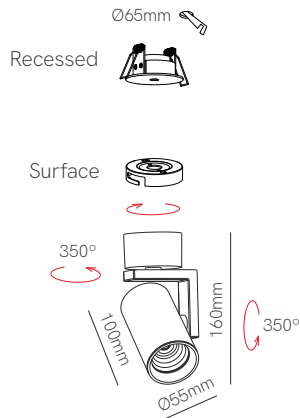

Volt round 1

Volt square 1

*Included surface base (mounted) and recessed base (not mounted).

Technical Information

Power	8W	8W
Installation	Surface / Recessed	Surface / Recessed
Color Temperature	Switch 2.700K / 3.200K / 4.000K	Switch 2.700K / 3.200K / 4.000K
Lumens	570 lm	570 lm
Material	Aluminium	Aluminium
Finishes	White / Black	White / Black
Code	☐ 5041 ☒ 5042 ☒ Custom RAL	☐ 5043 ☒ 5044 ☒ Custom RAL

Consult delivery terms and conditions.

3 YEARS WARRANTY | 30.000 HOURS | → | IP 20 | 100/277 VAC | PF >0,9 | CRI ≥90 | 38° | IK06 | 50/60 Hz | +45°C / -20°C | CCT SWITCH | 1/20