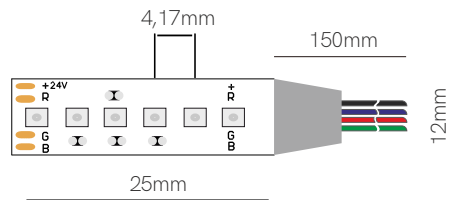

Joint
24,3x14,6x7,68mm
20245

Joint
24,3x14,6x7,68mm
20145

*Available in reel of 5 or 25 meters. Accessories pages 282-293.

5 YEARS WARRANTY | 14,4 W/m | 60 LED/m | 24 VDC | III | 50mm | 5050

Fine 43

Compatible profiles p. 294.