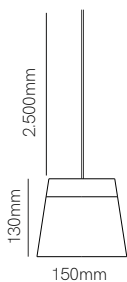

Lievo XL suspension

*Base not included. You need to choose a base to complete the installation.

Technical Information

Power	15W
Installation	Surface / Recessed
Color Temperature	Switch 2.700K / 3.200K / 4.000K
Lumens	1.100 lm
Material	Aluminium
Finishes	White / Black

Code	☐ 5090
	☒ 5091
	Custom RAL

Consult delivery terms and conditions.

Accessories

Surface Base 15W
Ø75x33mm
☐ 5122
☒ 5123

Recessed Base 15W
Ø90x22mm / Ø80mm
☐ 5124
☒ 5125

Wire holder
☐ 5106
☒ 5107

Additional wire (1m)
☐ 5128
☒ 5129

Side base / Front base Ø250mm
Side base / Front base Ø280mm
Side base / Front base Ø330mm

*See pages 416 and 418 for available codes of Side base and Front base.

3 YEARS WARRANTY |
30.000 HOURS |
IP 20 |
100/277 VAC |
UGR <19 |
PF >0,9 |
CRI ≥93 |
 |
38° |
50/60 Hz |
 +45°C / -20°C |
 CCT SWITCH |
 1/20