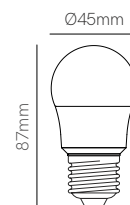

Esférica 7W E14/E27

Technical Information

Power	5W	5,5W	7W
Color Temperature	2.700K/3.000K/4.000K/5.000K	2.700K / 3.000K / 4.000K	2.700K/3.000K/4.000K/5.000K
Lumens	440 lm/462 lm/484 lm/495 lm	396 lm / 418 lm / 440 lm	700 lm/750 lm/800 lm/820 lm

Code	2.700K E14	592563-4C2(N)	2.700K E14	592563R-C2	2.700K E14	4243
	2.700K E27	5925631-4C2(N)	2.700K E27	592563R1-C2	2.700K E27	4244
	3.000K E14	592563(N)-4C(N2)	3.000K E14	592563R-C3	3.000K E14	4245
	3.000K E27	5925631(N)-4C(N2)	3.000K E27	592563R1-C3	3.000K E27	4246
	4.000K E14	592563(N)-4F(N2)	4.000K E14	592563R-F4	4.000K E14	4247
	4.000K E27	5925631(N)-4F(N2)	4.000K E27	592563R1-F4	4.000K E27	4248
	5.000K E14	3538(N)			5.000K E14	4249
	5.000K E27	3537(N)			5.000K E27	4250

5 YEARS WARRANTY | 50.000 HOURS | IP 40

3 YEARS WARRANTY | 25.000 HOURS | IP 40 | TRIAC DIMM

3 YEARS WARRANTY | 25.000 HOURS | IP 20

220/240 VAC | PF >0,9 | CRI ≥80 | 360° | 50/60 Hz | +40°C / -20°C | 10/50