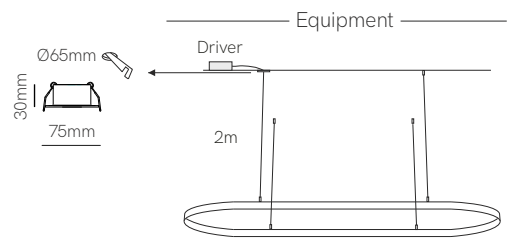

New

Tundra

Control accessories pages 282-289.

*Finished luminaire. Includes power supply, suspension kit and power cable.

Technical Information

Power	56W / 81W
Lumens	3.360 lm - 5.832 lm
Installation	Pendant
Material	Aluminium
PCB	Flex

Code	Diffuser	Size	CCT (lm/W) - Power/m	Driver	Colour
Code 8	Opal 6	500 x 1.000mm 4	2.700K (60 lm/W) - 22W/m 2	On / Off 1	☐ White (9003) 1
		700 x 1.400mm 6	3.000K (66 lm/W) - 22W/m 3	Dali 2	☐ Black (9005) 2
			4.000K (72 lm/W) - 22W/m 4	Push 3	☐ Matt Gold 4
			RGB-W (50 lm/W) - 22W/m 8	Casambi 5	☐ Silver 5
			2.700-5.500K (70 lm/W) - 22W/m 9	Tuya 7	☐ Custom RAL C
					Electrolytic Plating

Code: **8** **6** ☐ ☐ ☐ ☐ ☐ ☐

Consult delivery terms and conditions.

*Create your code according to your preferences. RGB-W and CCT 2.700-5.500K only works with driver 5 Casambi and 7 Tuya.