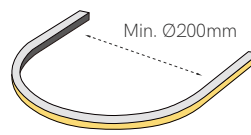

Fine 72

- 2.700K
- 3.000K
- 4.000K
- RGB

Technical Information

V / A / W 24V / 0,41A / 10W/m

Code	Code	Lumens/w	Lumens/m	CCT	IP
	72277	59 lm/w	590 lm/m	2700K	IP67
	72307	62 lm/w	620 lm/m	3000K	IP67
	72407	65 lm/w	650 lm/m	4000K	IP67
	72437	26 lm/w	260 lm/m	RGB	IP67

Accessories

- End Cap
  72967-L2
  72967-L4
- End Cap
  72967-2
  72967-4
- End Cap
  72627-2
  72627-4
- End Cap
  72637
- Clip
  20,2x16,8x12,5mm
  77530
- Clip
  1000x19,2x17,8mm
  77519
- Clip
  1000x26,4x18mm
  77350
- Extension cable
  77946 (Mono)
  77920 (RGB)

*Available in reel of 10 meters. Accessories pages 282-293.

5 YEARS WARRANTY | 10 W/m | 140 LED/m | 96 LED/m (RGB) | 24 VDC | | 50mm / 62,5mm (RGB) | | 2835 | 4040 (RGB) | CRI ≥90 | | |