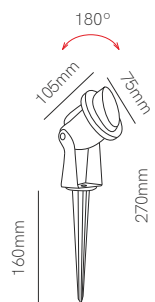

Caddie

Technical Information

Power	3W
Installation	Floor
Color Temperature	3.000K
Lumens	270 lm
Material	Aluminium
Finishes	Black / Corten
Code	3581 4923

*Spike included.

3 YEARS WARRANTY | 35.000 HOURS | → | IP 65 | 100/277 VAC | PF >0,6 | CRI ≥72 | | CABLE 24CM | 45° | 50/60 Hz | | +40°C / -20°C |