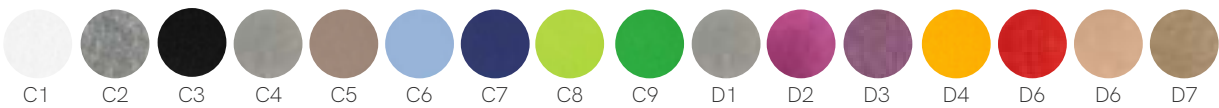

RoHS

New

Blaber triangular

600x600x600mm / 840x840x840mm

Code	Size	Presentation	Installation	Colour
Code BT	600x600x600mm	1	Sound Absorbing	3
	840x840x840mm	2	P Custom	9
			Pendant wire	2
				① Blue 5
				① Black 6
				① Gray 8
				① Orange 9
				① Custom C