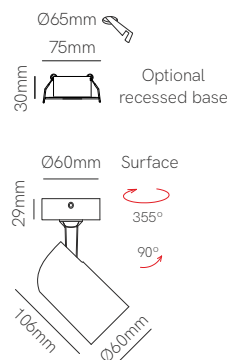

Piccolo GU10 track V3

Piccolo GU10 base

Technical Information

Installation	Three Phase Track	Surface / Recessed
Material	Aluminium	Aluminium
Finishes	White / Black	White / Black

Code	☐ 3990-V3	☐ 4050
	☒ 3989-V3	☒ 4049
	Custom RAL	Custom RAL

3 YEARS WARRANTY | 1/20

5 YEARS WARRANTY | 1/40

Consult delivery terms and conditions.

Accessories

*GU10 bulbholder included.

IP 20 | 220/240 VAC | AKZO NOBEL