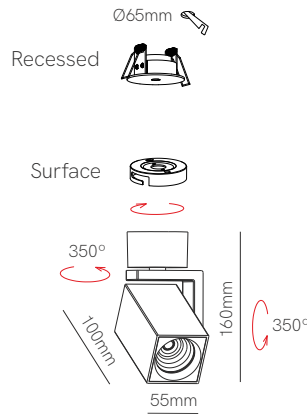

Volt round 1

Volt square 1

*Included surface base (mounted) and recessed base (not mounted).

Technical Information

Power	8W	8W
Installation	Surface / Recessed	Surface / Recessed
Color Temperature	Switch 2.700K / 3.200K / 4.000K	Switch 2.700K / 3.200K / 4.000K
Lumens	570 lm	570 lm
Material	Aluminium	Aluminium
Finishes	White / Black	White / Black
Code	☐ 5041 ☒ 5042 ☒ Custom RAL	☐ 5043 ☒ 5044 ☒ Custom RAL

Consult delivery terms and conditions.

3 YEARS WARRANTY | 30.000 HOURS | → | IP 20 | 100/277 VAC | PF >0,9 | CRI ≥90 | 38° | IK06 | 50/60 Hz | +45°C / -20°C | CCT SWITCH | 1/20