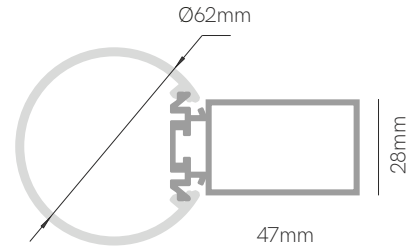

New

Tubi wall