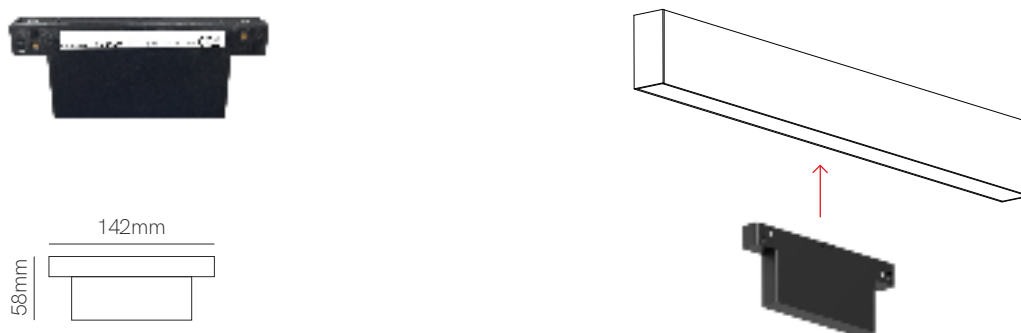

Power supply 24Vdc to 48Vdc, not polarized. Fused and protected against voltage peaks.
Two automatic programming modes, Standard and Fast Group, to program new lamps found on the bus.

Allows for the connection of up to 64 DALI lamps (control gear), assigning them to up to 8 groups.
Fixtures available for: Broadcast control, 8 groups, 4 TW groups.

The lamps on the bus are controlled by means of group commands: each lamp will execute only commands sent to its belonging group.

472x CASAMBI es un dispositivo maestro DALI, con tecnología Bluetooth, adecuado para aplicaciones monomáster, está desarrollado para controlar lámparas DALI a través de dispositivos móviles, utilizando la app Casambi. Se pueden programar 64 lámparas (equipo de control) y asignarlas a hasta un máximo de 8 grupos.

Fuente de alimentación de 24 Vdc a 48 Vdc, no polarizada, fusionada y protegida contra picos de voltaje. Dos modos de programación automática, Estándar y Grupo Rápido, para programar nuevas lámparas que se encuentren en el bus.

Permite la conexión de hasta 64 lámparas DALI (equipos auxiliares), asignándolas a un máximo de 8 grupos.
Dispositivos disponibles para: Control de difusión, 8 grupos, 4 grupos TW.
Las lámparas del bus se controlan mediante comandos de grupo: cada lámpara ejecutará sólo los comandos enviados a su grupo de pertenencia.

Code	Version	Power	IP	VDC OUT	Size
□ 6721	Casambi magnet track control	8W	IP20	24-48 VDC	142x58x18mm
■ 6722	Casambi magnet track control	8W	IP20	24-48 VDC	142x58x18mm