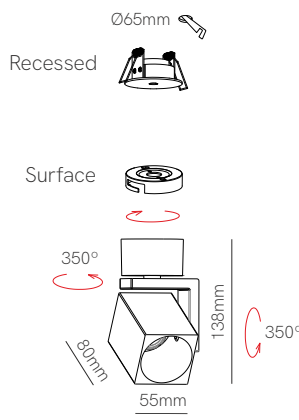

*Included surface base (mounted) and recessed base (not mounted).

Technical Information

Installation	Surface / Recessed	Surface / Recessed
Material	Aluminium	Aluminium
Finishes	White / Black	White / Black
Code	☐ 5049 ☒ 5050 ☒ Custom RAL	☐ 5051 ☒ 5052 ☒ Custom RAL

ⓘ Consult delivery terms and conditions.