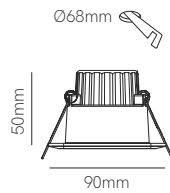

Compac round

Compac square

Technical Information

Power	8W	8W
Installation	Recessed	Recessed
Color Temperature	2.700K / 3.000K / 4.000K	2.700K / 3.000K / 4.000K
Lumens	594 lm / 607 lm / 660 lm	594 lm / 607 lm / 660 lm
Material	Polybutylene and Polycarbonate	Polybutylene and Polycarbonate
Finishes	White	White

Code	☐ 2.700K 3951	☐ 2.700K 3948
	☐ 3.000K 3952	☐ 3.000K 3949
	☐ 4.000K 3953	☐ 4.000K 3950
	Custom RAL	Custom RAL

Consult delivery terms and conditions.

3 YEARS WARRANTY | 25.000 HOURS | IP 44 | 220/240 VAC | PF >0,5 | CRI ≥80 | | 90° | 50/60 Hz | | TRIAC DIMM | +40°C / -20°C | 1/6/30