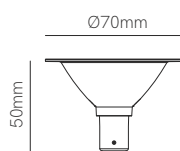

Max BA15d

Technical Information

Power	7W
Color Temperature	2.700K
Lumens	500 lm
Code	3569

---

3 YEARS WARRANTY | 25.000 HOURS | IP 40 | 12V AC/DC | PF >0,5 | CRI ≥80 | 24° | 50/60 Hz | +40°C / -20°C | 6/30