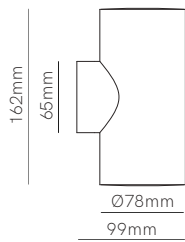

Technical Information

Power	16W	16W
Installation	Surface	Surface
Color Temperature	Switch 2.700K / 3.200K / 4.000K	Switch 2.700K / 3.200K / 4.000K
Lumens	1.800 lm	1.800 lm
Material	Polycarbonate	Polycarbonate
Finishes	White / Black / Corten	White / Black / Corten
Code	☐ 4989 ☒ 4990 ☐ 4991 ☒ Custom RAL	☐ 4992 ☒ 4993 ☐ 4994 ☒ Custom RAL

ⓘ Consult delivery terms and conditions.

3 YEARS WARRANTY | 25.000 HOURS | → | IP 65 | 220/240 VAC | PF >0,9 | CRI ≥80 | | 40° | | 50/60 Hz | | IK06 | +40°C / -20°C | GCT SWITCH | 1/10