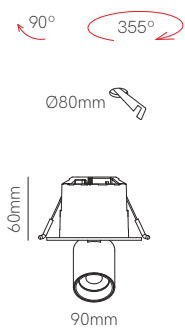

Technical Information

Power	6W	6W
Installation	Recessed	Recessed
Color Temperature	Switch 2.700K / 3.200K / 4.000K	Switch 2.700K / 3.200K / 4.000K
Lumens	600 lm	600 lm
Material	Polycarbonate	Polycarbonate
Finishes	White / Black	White / Black
Code	☐ 5061 ☒ 5062	☐ 5108 ☒ 5109

3 YEARS WARRANTY | 25.000 HOURS | → | IP 20 | 100/277 VAC | UGR <19 | PF >0,9 | CRI ≥80 | 42° | 50/60 Hz | | +40°C / -20°C | CCT SWITCH | 1/20