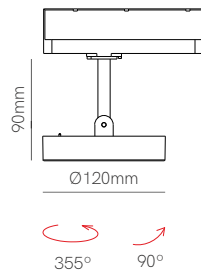

New

Cookie three phase track

Technical Information

Power	12W
Installation	Three Phase Track
Color Temperature	Switch 2.700K / 3.200K / 4.000K
Lumens	985 lm
Material	Aluminium
Finishes	White / Black
Code	☐ 5179 ☐ 5180

3 YEARS WARRANTY | 30.000 HOURS | IP 20 | 220/240 VAC | UGR <19 | PF >0,9 | CRI ≥90 | 38° | 50/60 Hz | TRIAC DIMM | +40°C / -20°C | CCT SWITCH | 1/20