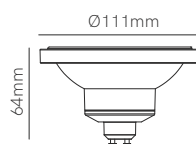

New

AR111 15° G53

AR111 15° GU10

Technical Information

Power	15W	15W
Color Temperature	2.700K / 3.000K / 4.000K	2.700K / 3.000K / 4.000K
Lumens	1.350 lm / 1.400 lm / 1.500 lm	1.350 lm / 1.400 lm / 1.500 lm

Code	2.700K	5187	2.700K	5190
	3.000K	5188	3.000K	5191
	4.000K	5189	4.000K	5192

PF >0,5 | 12V AC/DC

PF >0,9 | 220/240 VAC

3 YEARS WARRANTY | 15.000 HOURS | IP 20 | CRI ≥80 | 15° | 50/60 Hz | +40°C / -20°C | 10/30