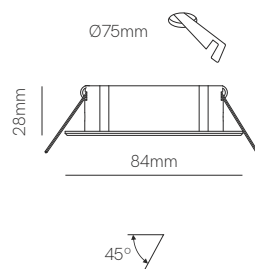

Eclipse

*G5.3 Bulbholder included.

Technical Information

Installation	Recessed
Material	Aluminium
Finishes	White / Gray / Brushed chrome
Bulbholder	50mm G5.3

Code	☐ 222232
	☐ 222230
	☐ 222238
	☒ Custom RAL

Consult delivery terms and conditions.

Accessories

Bulbholder GU10

301182 ☐

3 YEARS WARRANTY | IP 20 | 1/50