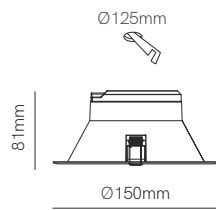

Technical Information

Power	15W	25W	35W
Installation	Recessed	Recessed	Recessed
Color Temperature	Switch 3.000K / 4.000K / 5.000K	Switch 3.000K / 4.000K / 5.000K	Switch 3.000K / 4.000K / 5.000K
Lumens	1.300 lm	2.625 lm	3.100 lm
Material	Polybutylene and Polycarbonate	Polybutylene and Polycarbonate	Polybutylene and Polycarbonate
Finishes	White / Black	White / Black	White

Code	☐ 4766	☐ 4236	☐ 5030
	☒ 4987	☒ 4988	☒ Custom RAL
	☒ Custom RAL	☒ Custom RAL	
	UGR <19	UGR <19	

Ⓢ Consult delivery terms and conditions.

3 YEARS WARRANTY | 25.000 HOURS | → | IP 40 | 220/240 VAC | PF >0,9 | CRI ≥85 | | 90° | 50/60 Hz | | | +40°C / -20°C | |