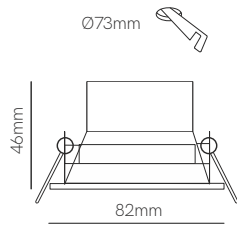

New

New

Luk round IP20

Luk round IP65

Luk square IP65

*IP20 includes GU10 Bulbholder, IP65 includes G5.3 Bulbholder.

Technical Information

Installation	Recessed	Recessed	Recessed
Material	Aluminium	Aluminium	Aluminium
Finishes	White / Black	White / Black	White / Black
Bulbholder	50mm GU10	50mm GU10	50mm GU10
Code	☐ 4758 ☒ 4759 ☒ Custom RAL ☒ Electrolytic Plating	☐ 5214 ☒ 5215 ☒ Custom RAL ☒ Electrolytic Plating	☐ 5216 ☒ 5217 ☒ Custom RAL ☒ Electrolytic Plating
	IP 20	IP 65	IP 65

ⓘ Consult delivery terms and conditions.