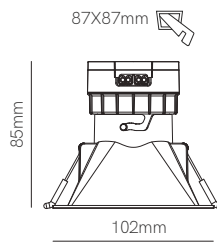

Technical Information

Power	8W	8W
Installation	Recessed	Recessed
Color Temperature	Switch 2.700K / 3.200K / 4.000K	Switch 2.700K / 3.200K / 4.000K
Lumens	800 lm	800 lm
Material	Polycarbonate	Polycarbonate
Finishes	White / Black	White / Black
Code	☐ 4742 ☒ 4746 ☐ Custom RAL	☐ 4744 ☒ 4748 ☐ Custom RAL

ⓘ Consult delivery terms and conditions.

3 YEARS WARRANTY | 25.000 HOURS | IP 44 | 220/240 VAC | UGR <19 | PF >0,9 | CRI ≥80 | 38° | 50/60 Hz | IK06 | +40°C / -20°C | CCT SWITCH | 1/5/20