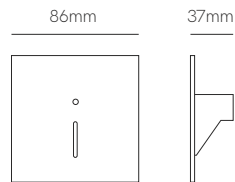

Recessed box included
66mm x Ø73mm

White and black cover included

*Recessed box, white and black cover included.

Technical Information

Power	1,5W
Installation	Recessed
Color Temperature	Switch 2.700K / 3.200K / 4.000K
Lumens	20 lm
Material	Aluminium
Finishes	White / Black